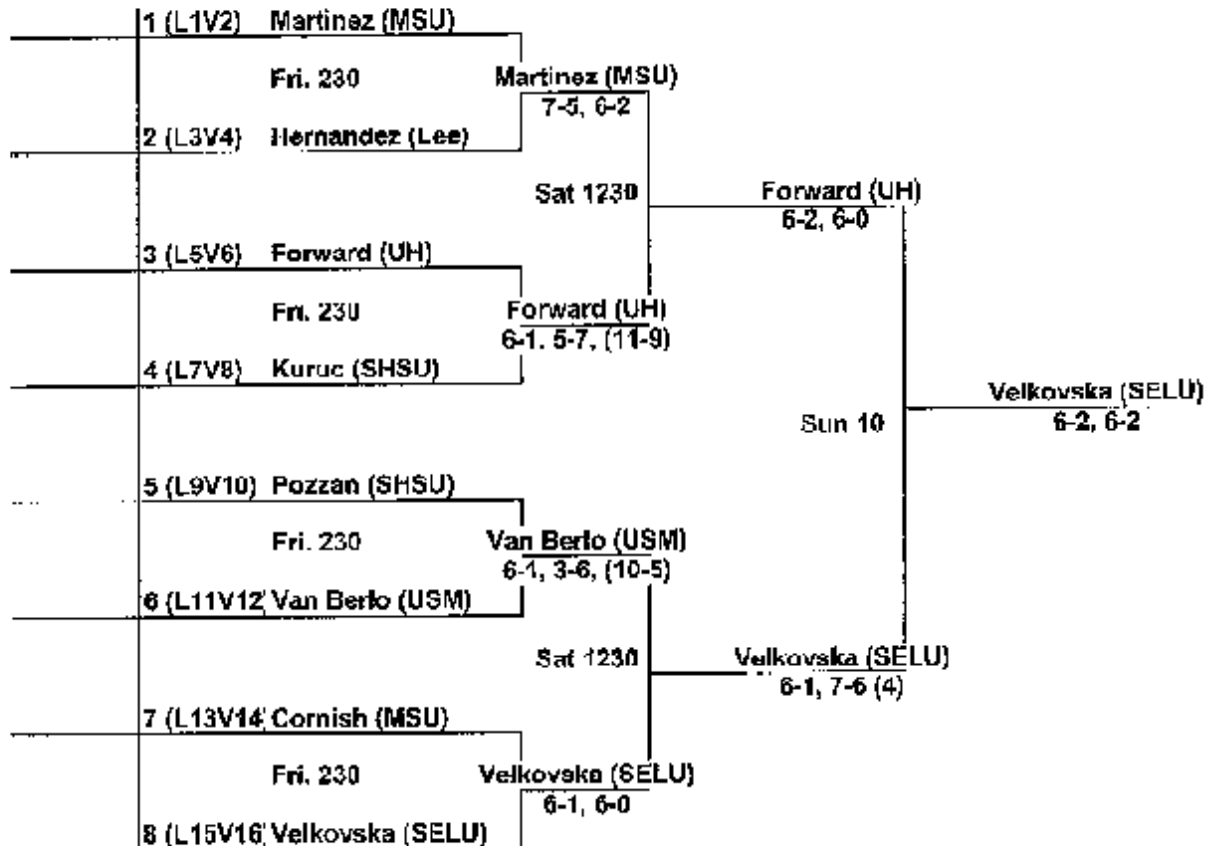

Cougar Fall Draw, Singles Flight A.
University of Houston, Nov. 7-9, 2008.
Houston, Texas

Cougar Fall Draw
 University of Houston, Nov. 7-9, 2008
 Flight A First Round Consolation

Cougar Fall Draw
 University of Houston. NOV. 7-9, 2008.
Flight A Consolation Redraw

1 Wasson (UH)	Pozzan (SHSU) 6-2, 6-3
Sat 1230	
2 Pozzan (SHSU)	
3 Hernandez (Lee)	Hernandez (Lee) 3-6, 7-5, (10-6)
Sat 1230	
4 Cornish (MSU)	
5 Kacprzyk (UH)	Kacprzyk (UH) w/o
Sat 1230	
6 Gudelj (MSU)	
7 Ring (UH)	Ring (UH) 6-1, 6-1
Sat 1230	
8 Kuruc (SHSU)	
Pozzan (SHSU)	Kacprzyk (UH) 6-7 (4), 6-4, (10-3)
Sun 10	
Kacprzyk (UH)	
Wasson (UH)	Wasson (UH) 6-2, 6-1
Sun 10	
Kuruc (SHSU)	
Ring (UH)	Ring (UH) 6-2, 6-0
Sun 11	
Hernandez (Lee)	
Gudelj (MSU)	DNP
Cornish (MSU)	