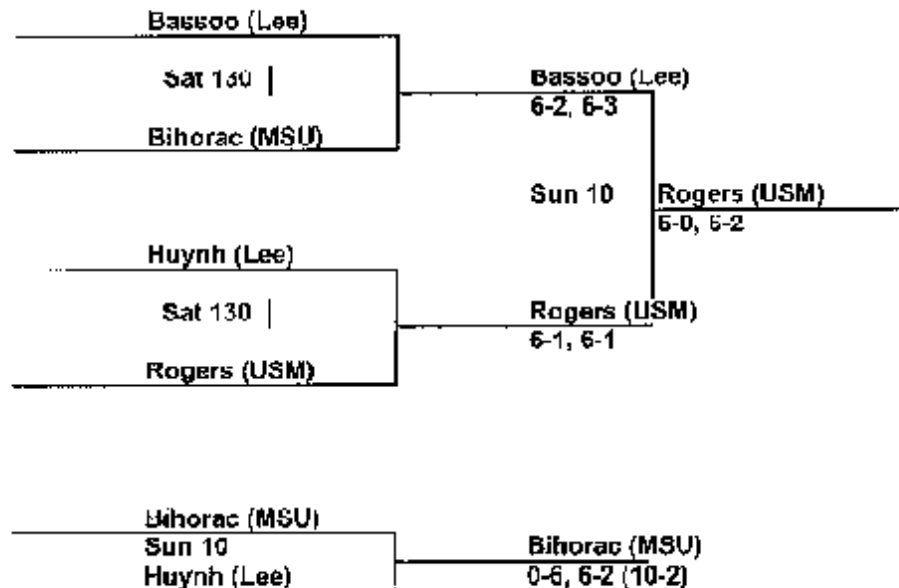

Flight A Semi-Final Consolation

Guterman (USM)	Taylor (SHSU) 6-3, 6-1
Sun 10	
Taylor (SHSU)	

Cougar Fall Draw, Singles Flight B.
 University of Houston, Nov. 7-9, 2008.
 Houston, Texas

Cougar Fall Draw
 University of Houston, Nov. 7-9, 2008
 Flight B First Round Conciliation