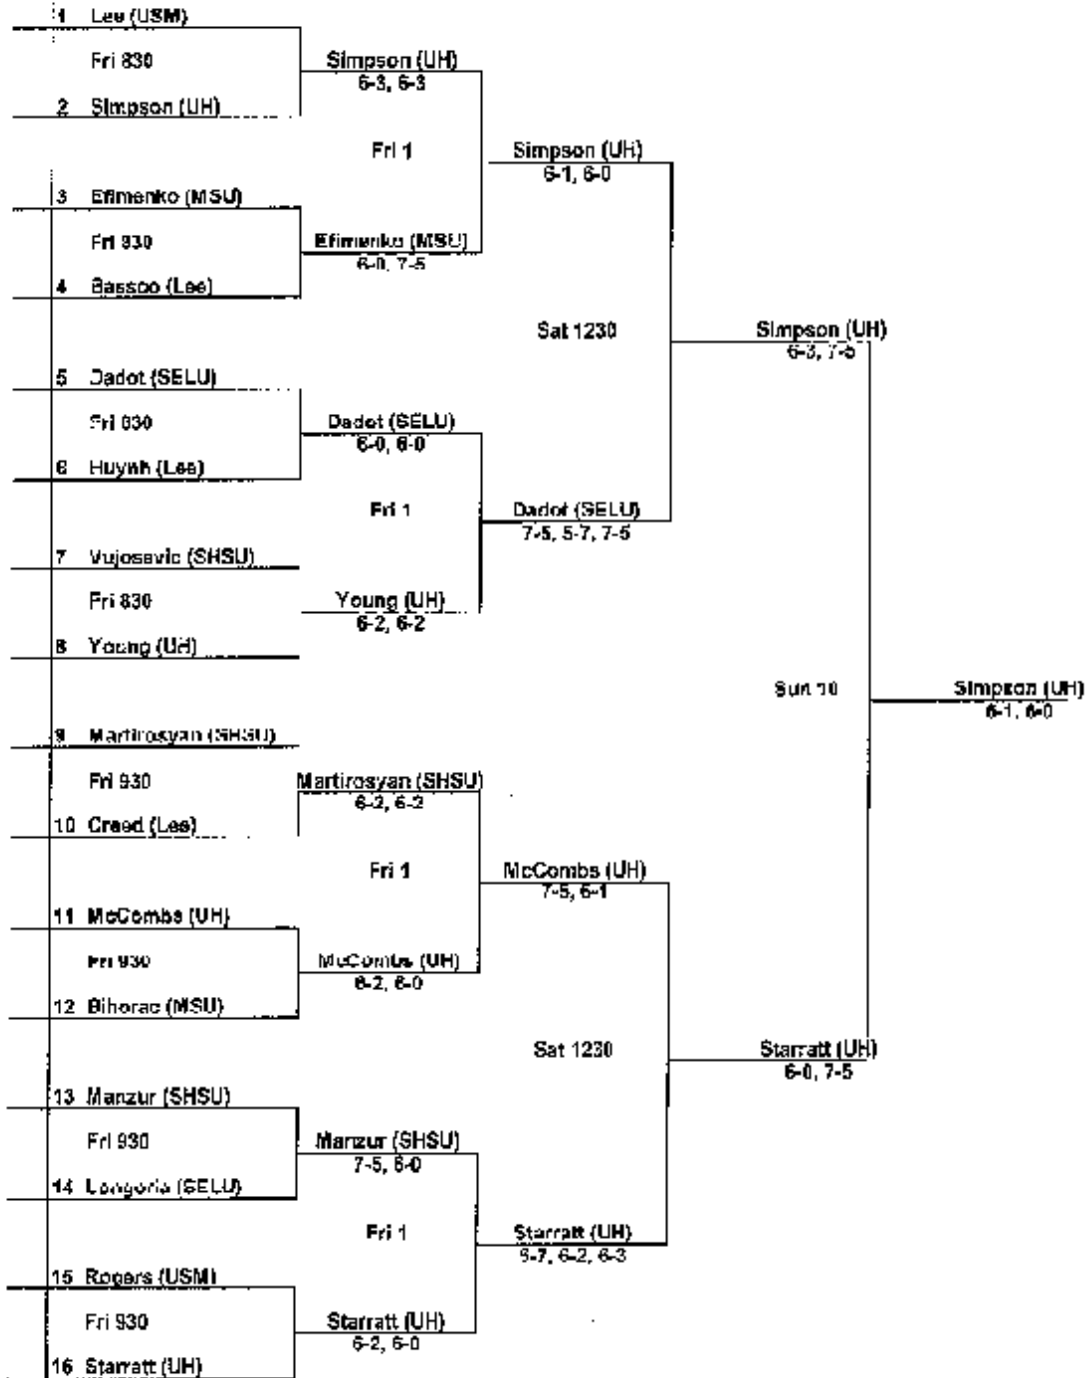

Cougar Fall Draw, Singles Flight B.
University of Houston, Nov. 7-9, 2008.
Houston, Texas