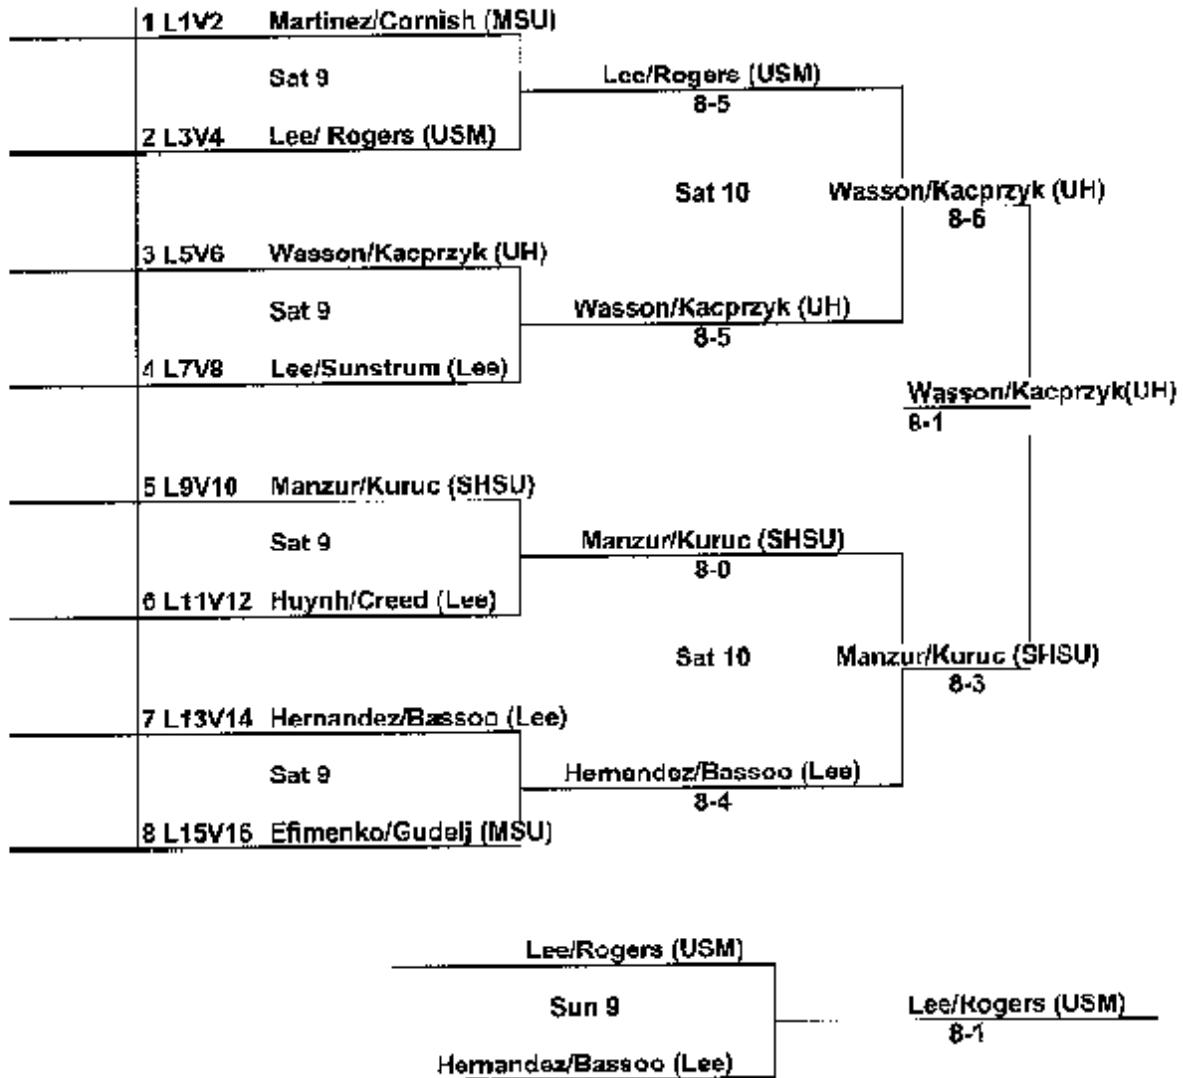

Cougar Fall Draw
 University of Houston. Nov 7-8, 2008.
Flight B O/F Consolation

Flight B S/F Consolation

Cougar Fall Draw 2008, Doubles Flight.
University of Houston, Nov. 7-9, 2008.
Houston, Texas

Cougar Fall Draw
 University of Houston, Nov. 7-9, 2008.
 Doubles 1st Round Consolation