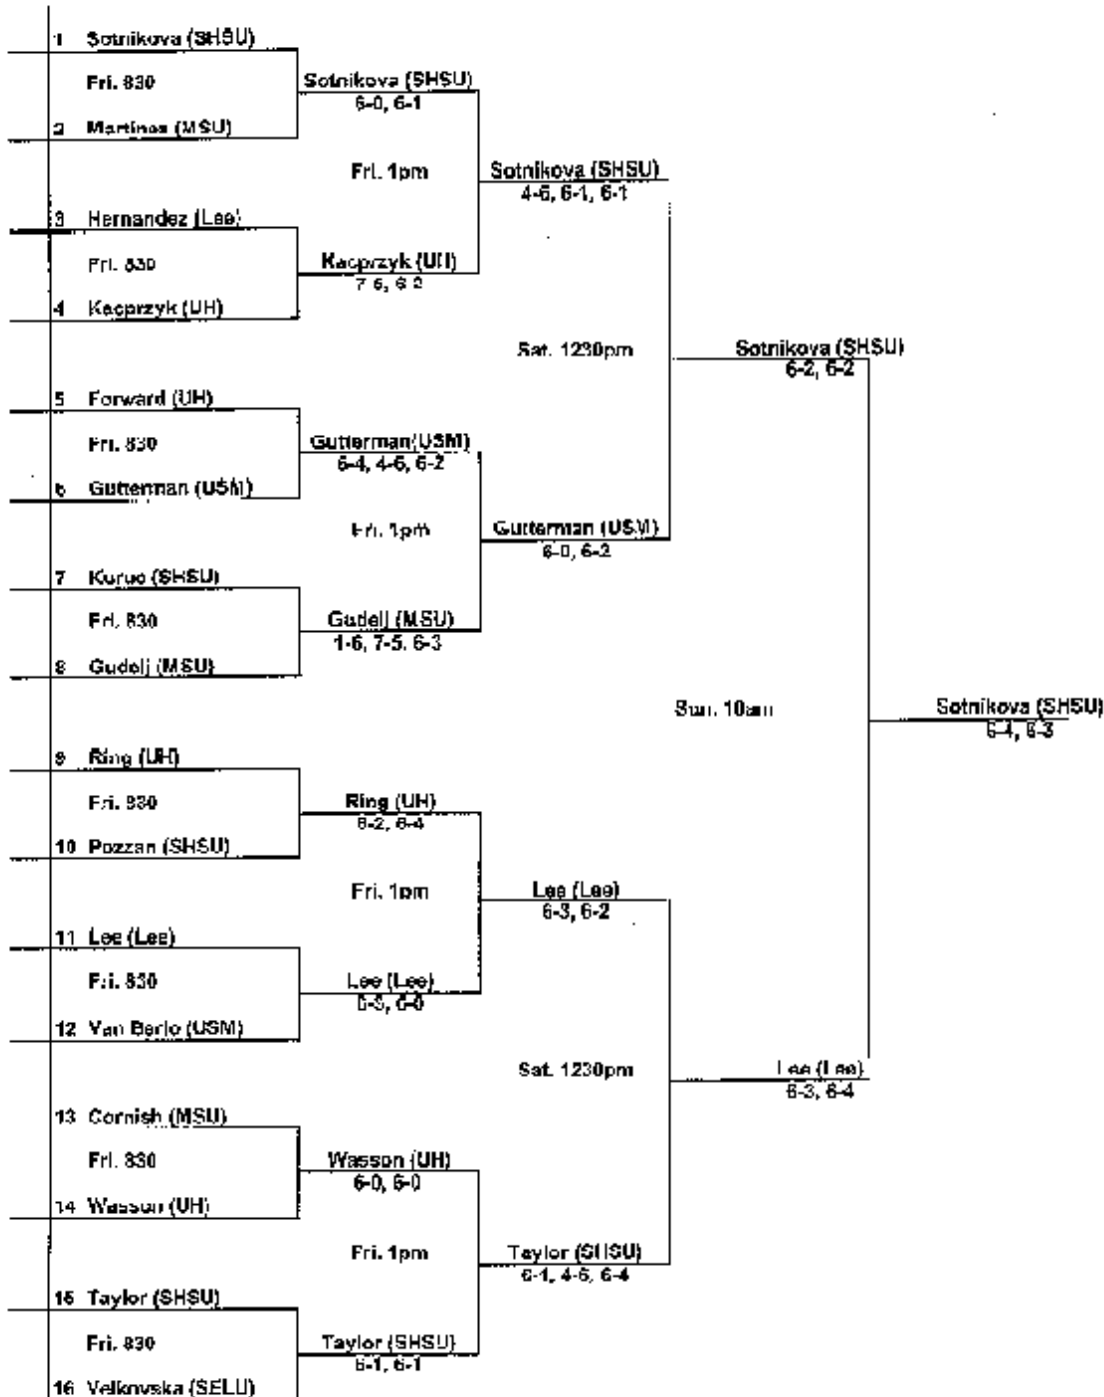

Cougar Fall Draw, Singles Flight A.
University of Houston, Nov. 7-9, 2008.
Houston, Texas

Cougar Fall Draw
 University of Houston, Nov. 7-9, 2008
 Flight A First Round Consolation

Cougar Fall Draw
 University of Houston. NOV. 7-9, 2008.
Flight A Consolation Redraw

1 Wasson (UH)	Pozzan (SHSU) 6-2, 6-3
Sat 1230	
2 Pozzan (SHSU)	
3 Hernandez (Lee)	Hernandez (Lee) 3-6, 7-5, (10-6)
Sat 1230	
4 Cornish (MSU)	
5 Kacprzyk (UH)	Kacprzyk (UH) w/o
Sat 1230	
6 Gudelj (MSU)	
7 Ring (UH)	Ring (UH) 6-1, 6-1
Sat 1230	
8 Kuruc (SHSU)	
Pozzan (SHSU)	Kacprzyk (UH) 6-7 (4), 6-4, (10-3)
Sun 10	
Kacprzyk (UH)	
Wasson (UH)	Wasson (UH) 6-2, 6-1
Sun 10	
Kuruc (SHSU)	
Ring (UH)	Ring (UH) 6-2, 6-0
Sun 11	
Hernandez (Lee)	
Gudelj (MSU)	DNP
Cornish (MSU)	