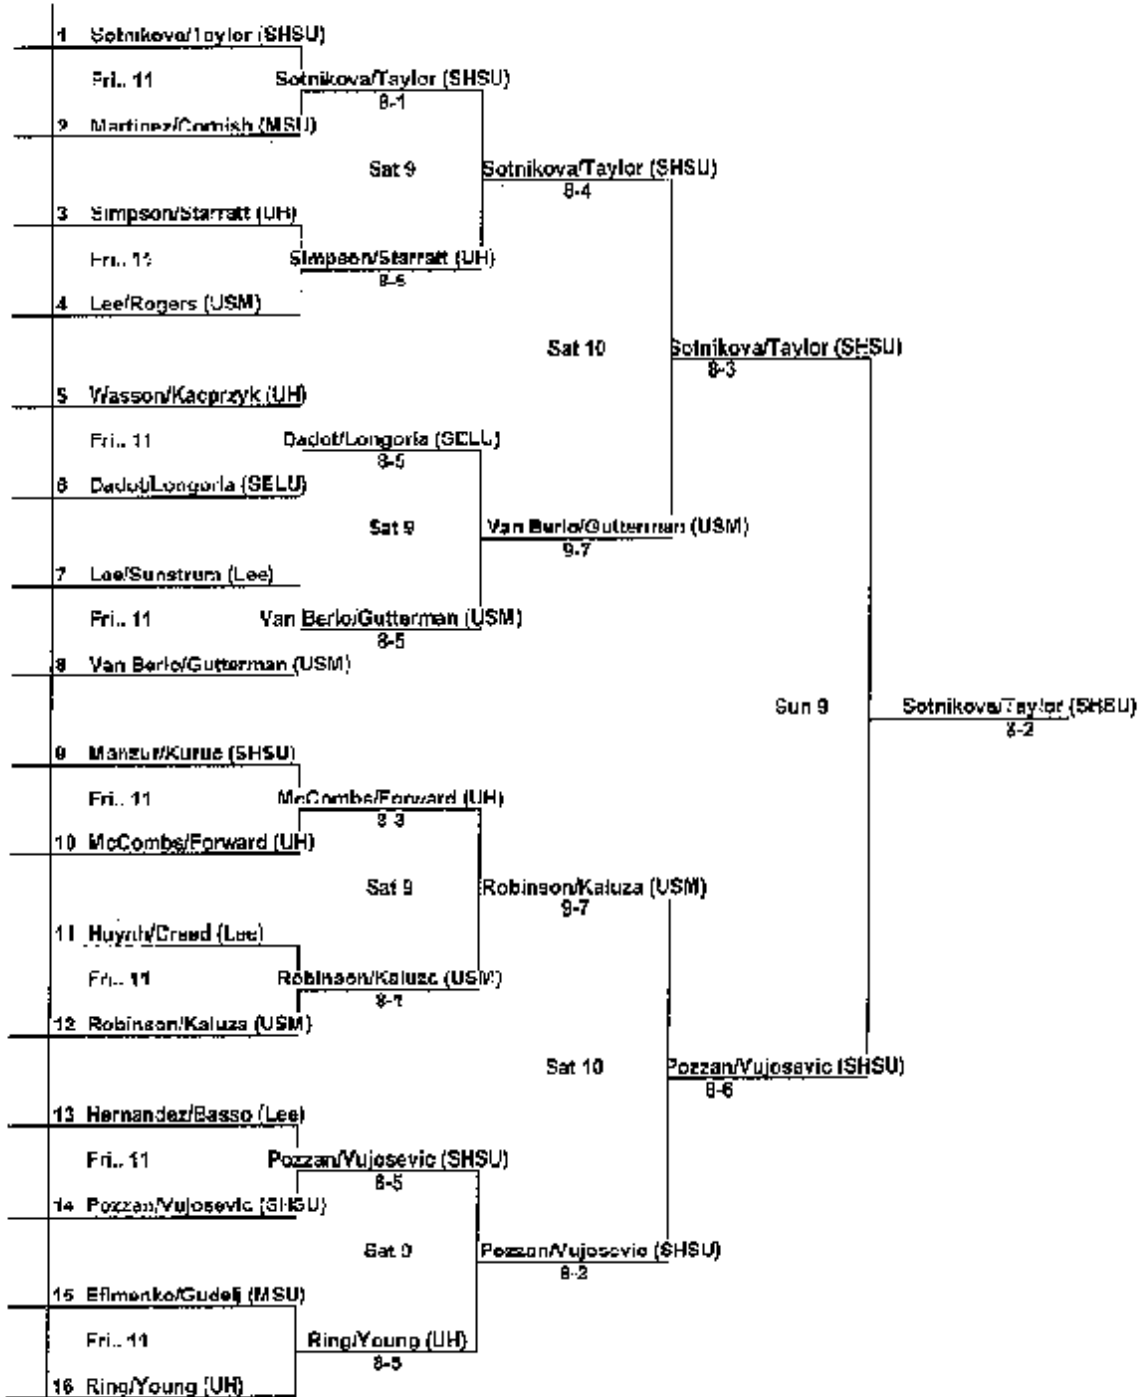

Cougar Fall Draw
 University of Houston. Nov 7-8, 2008.
Flight B O/F Consolation

Flight B S/F Consolation

Cougar Fall Draw 2008, Doubles Flight.
University of Houston, Nov. 7-9, 2008.
Houston, Texas

Cougar Fall Draw
 University of Houston, Nov. 7-9, 2008.
 Doubles 1st Round Consolation