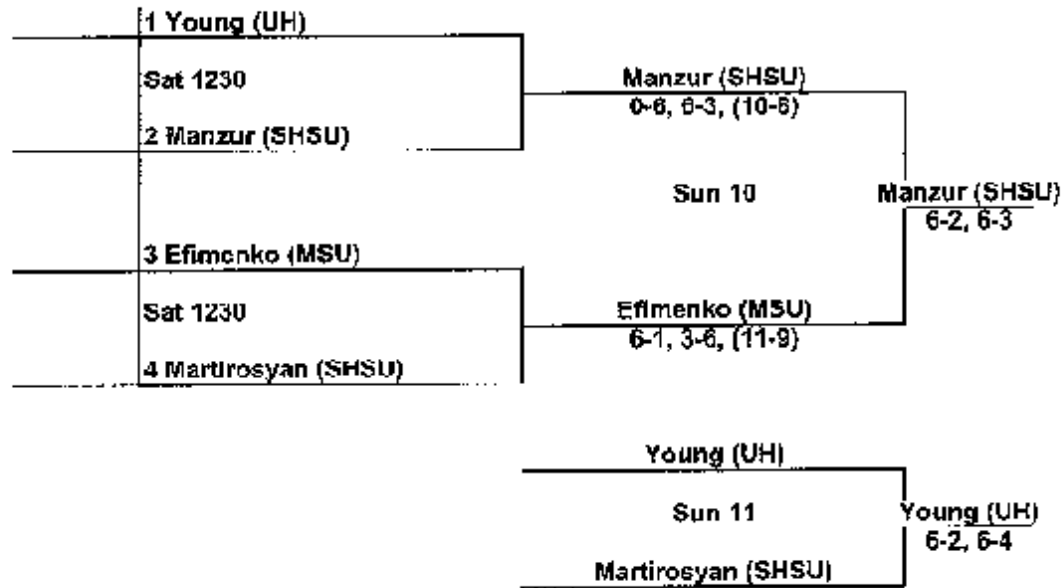

Cougar Fall Draw
University of Houston. Nov 7-8, 2008.
Flight B O/F Consolation