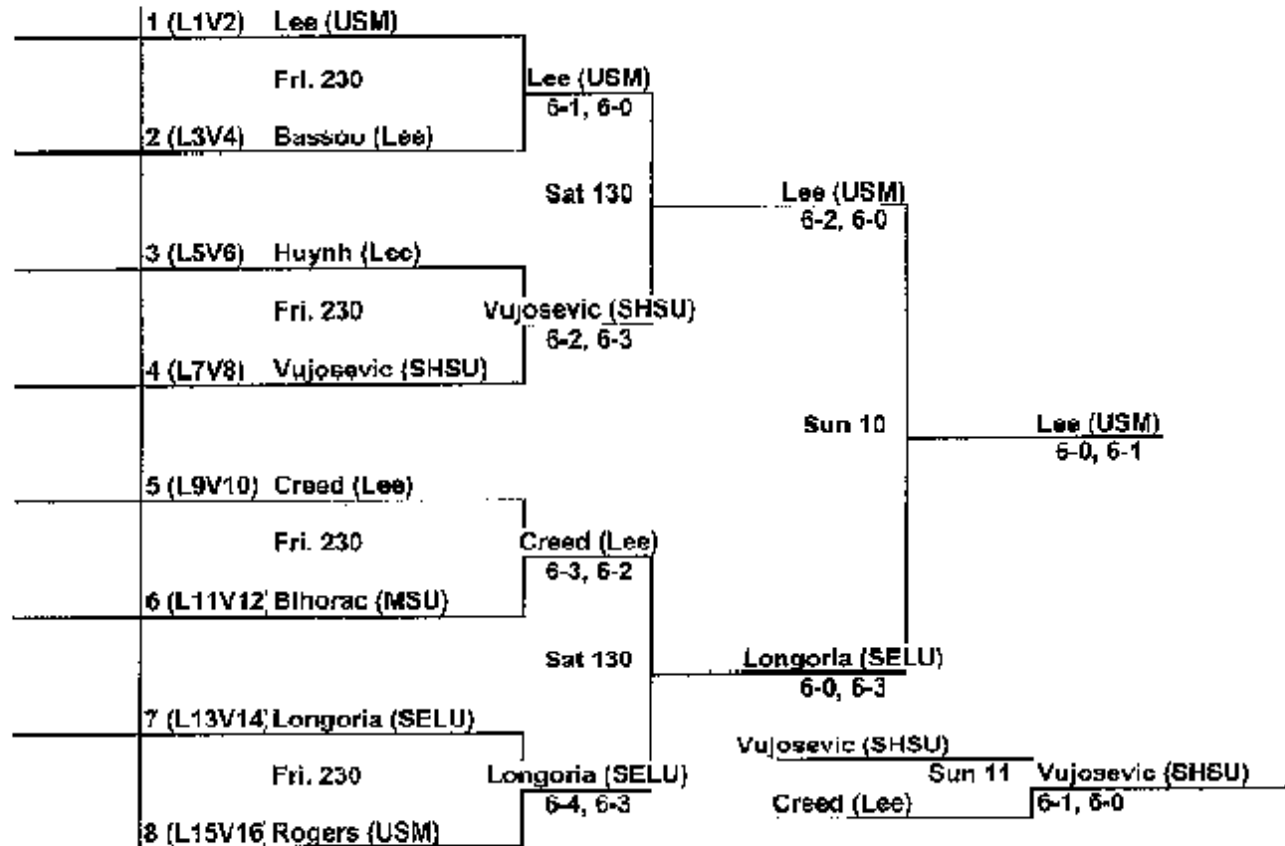

1 Wasson (UH)	Pozzan (SHSU) 6-2, 6-3
Sat 1230	
2 Pozzan (SHSU)	
3 Hernandez (Lee)	Hernandez (Lee) 3-6, 7-5, (10-6)
Sat 1230	
4 Cornish (MSU)	
5 Kacprzyk (UH)	Kacprzyk (UH) w/o
Sat 1230	
6 Gudelj (MSU)	
7 Ring (UH)	Ring (UH) 6-1, 6-1
Sat 1230	
8 Kuruc (SHSU)	
Pozzan (SHSU)	Kacprzyk (UH) 6-7 (4), 6-4, (10-3)
Sun 10	
Kacprzyk (UH)	
Wasson (UH)	Wasson (UH) 6-2, 6-1
Sun 10	
Kuruc (SHSU)	
Ring (UH)	Ring (UH) 6-2, 6-0
Sun 11	
Hernandez (Lee)	
Gudelj (MSU)	DNP
Cornish (MSU)	

Flight A Semi-Final Consolation

Guterman (USM)	Taylor (SHSU) 6-3, 6-1
Sun 10	
Taylor (SHSU)	

Cougar Fall Draw, Singles Flight B.
 University of Houston, Nov. 7-9, 2008.
 Houston, Texas

Cougar Fall Draw
 University of Houston, Nov. 7-9, 2008
 Flight B First Round Conciliation