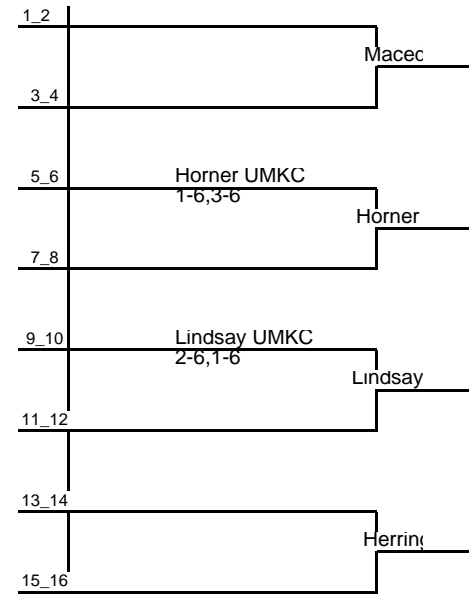

KU FALL TOURNAMENT DOUBLES

Saturday, Sept. 27 (1st Round)

			<i>Score</i>
1) KU #1 Horvath / Dorn	def	WSU #1 Browning / Ferreira	9-8 (5)
2) AF #1 Monreal / Chermel	def	ASU #1 Herring / Chelminska	8-4
3) NU #1 Swarting / Geibert	def	ISU #1 Karonis / Macedo	8-6
4) KSU #1 Huljev / Kudlackova	def	UMKC #1 Lindsey / Horner	8-1
5) KU #2 Svistun / Morozova	def	AF #2 Cassman / Smoke	8-3
6) ISU #2 Kelemen / Wischer	def	UMKC #2 Rist / Ball	8-3
7) KSU #2 Slupska / Cottin	def	ASU #1 Van Wyk	8-2
8) KU #3 Martinez / Wilbert	def	KSU #3 Chuda / Stroznieka	8-6
9) ASU #3 Ojdanic / Barnard	def	UMKC #3 Yakominich / Titus	8-0
10) ASU #4 Zora / Kamal	def	KU #4 Dzuba / Goff	8-6
11) AF #4 Young / Paltugalan	def	UMKC #4 Davis / Burke	8-2

Saturday, Sept. 27 (2nd Round)

1) KU #1 Horvath / Dorn	def	KSU #1 Huljev / Kudlackova	8-3
2) WSU #1 Ferreira / Egorova	def	ASU #1 Herring / Chelminska	9-8 (4)
3) NU #1 Swarting / Geibert	def	UMKC #1 Lindsay / Horner	8-4
4) ISU #1 Karonis / Macedo	def	AF #1 Monreal / Chermel	8-3
5) KU #2 Svistun / Morozova	def	ISU #2 Kelemen / Wischer	8-3
6) ASU #2 Van Wyk / Laing	def	AF #2 Cassman / Smoke	8-5
7) KSU #2 Slupska / Cottin	def	UMKC #2 Rist / Ball	8-6
8) KU #3 Martinez / Wilbert	def	AF #3 Johnson / Voight	8-0
9) KSU #3 Straznicka / Chuda	def	UMKC #3 Yokominich / Titus	8-4
10) KU #4 Dzuba / Goff	def	AF #4 Young / Poltugalan	8-3
11) ASU #4 Zora / Kamal	def	UMKC#4 Davis / Burke	8-3

2008 KU FALL INVITATIONAL

September 26-28

Flight Jayhawk

Main Draw Thrid and Forth Position

Back Draw Consolatic

2008 KU FALL INVITATIONAL

September 26-28

Flight Jayhawk

Main Draw third round consolation

Back Draw consolatic

2008 KU FALL INVITATIONAL

September 26-28

FLIGHT BLUE

Main Draw

Back Draw

2008 KU FALL INVITATIONAL