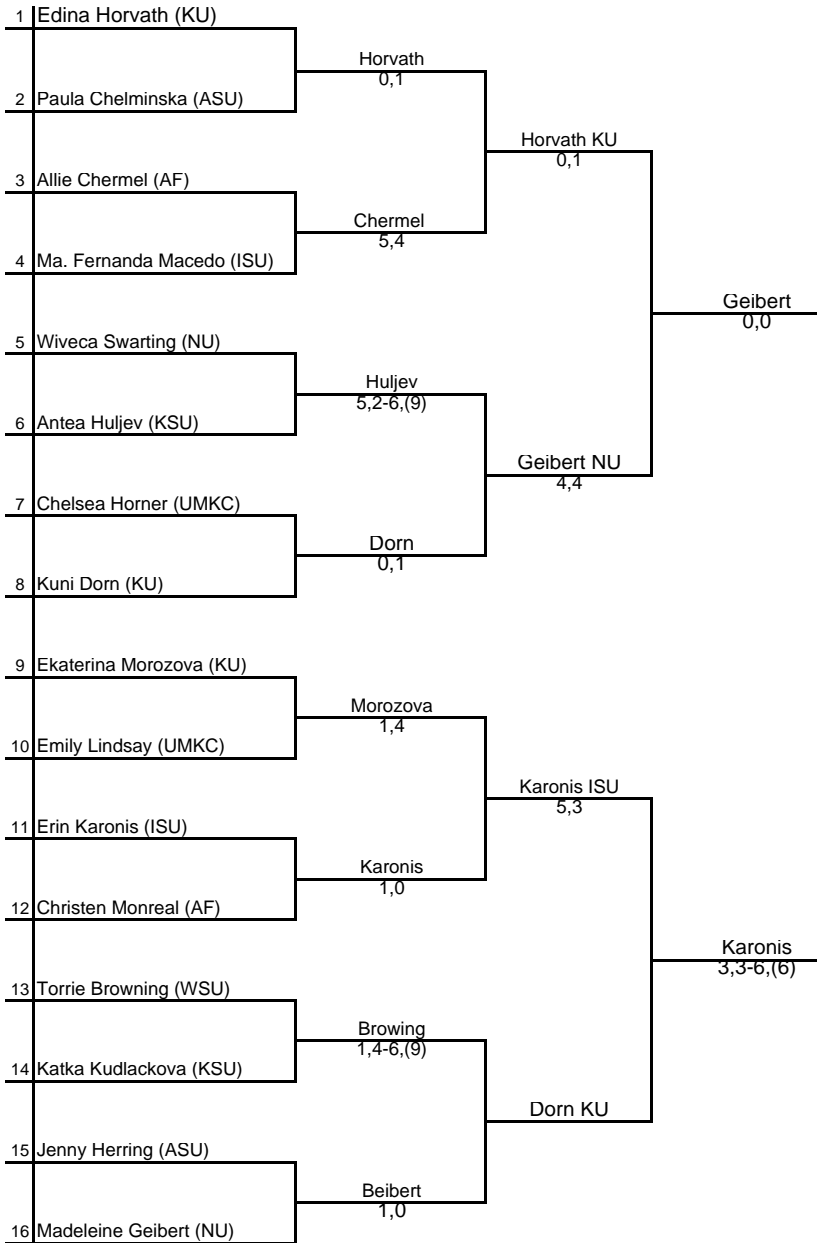

2008 KU FALL INVITATIONAL

September 26-28

FLIGHT JAYHAWK

Main Draw

Back Draw

KU FALL TOURNAMENT

DOUBLES

Friday, Sept. 26

SCORE

1) KU #1 Horvath / Dorn	def	AF #1 Monreal / Chermel	8-4
2) ASU #1 Herrings / Chelminska	def	UMKC #1 Lindsey / Horner	8-3
3) NU #1 Swarting / Geibert	def	WSU #1 Browning / Egorova	8-4
4) ISU #1 Karonis / Mecedo	def	KSU #1 Huljev / Kudlackova	9-8
5) KU #2 Svistun / Morozova	def	UMKC #2 Rist / Ball	8-3
6) KSU #2 Slupska / Cottin	def	AF #2 Cassman / Smoke	9-7
7) ISU #2 Kelemen / Wisher	def	ASU #2 Van Wyk / Laing	8-6
8) KU #3 Martinez / Wilbert	def	ASU #3 Ojdanic / Barnard	8-4
9) KSU #3 Stranicka / Chuda	def	AF #3 Johnson / Voight	9-7
10) KU #4 Dzuba / Goff	def	UMKC #4 Davis / Burke	8-3
11) ASU #4 Zora / Kamal	def	AF #4 Young / Pattaigalan	8-1

KU FALL TOURNAMENT DOUBLES

Saturday, Sept. 27 (1st Round)

			<i>Score</i>
1) KU #1 Horvath / Dorn	def	WSU #1 Browning / Ferreira	9-8 (5)
2) AF #1 Monreal / Chermel	def	ASU #1 Herring / Chelminska	8-4
3) NU #1 Swarting / Geibert	def	ISU #1 Karonis / Macedo	8-6
4) KSU #1 Huljev / Kudlackova	def	UMKC #1 Lindsey / Horner	8-1
5) KU #2 Svistun / Morozova	def	AF #2 Cassman / Smoke	8-3
6) ISU #2 Kelemen / Wischer	def	UMKC #2 Rist / Ball	8-3
7) KSU #2 Slupska / Cottin	def	ASU #1 Van Wyk	8-2
8) KU #3 Martinez / Wilbert	def	KSU #3 Chuda / Stroznieka	8-6
9) ASU #3 Ojdanic / Barnard	def	UMKC #3 Yakominich / Titus	8-0
10) ASU #4 Zora / Kamal	def	KU #4 Dzuba / Goff	8-6
11) AF #4 Young / Paltugalan	def	UMKC #4 Davis / Burke	8-2