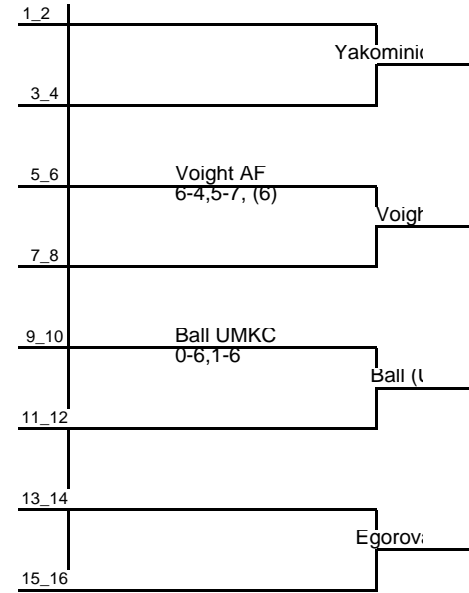

2008 KU FALL INVITATIONAL

September 26-28

Flight Jayhawk

Main Draw Thrid and Forth Position

Back Draw Consolatic

2008 KU FALL INVITATIONAL

September 26-28

Flight Jayhawk

Main Draw third round consolation

Back Draw consolatic

2008 KU FALL INVITATIONAL

September 26-28

FLIGHT BLUE

Main Draw

Back Draw

2008 KU FALL INVITATIONAL

September 26-28

Flight Blue

Main Draw Third and fourth position

Back Draw Consolatic

2008 KU FALL INVITATIONAL

September 26-28

Flight Blue

Main Draw Third round consolation

Back Draw Consolation

2008 KU FALL INVITATIONAL

September 26-28

FLIGHT RED

Main Draw

Back Draw

2008 KU FALL INVITATIONAL

September 26-28