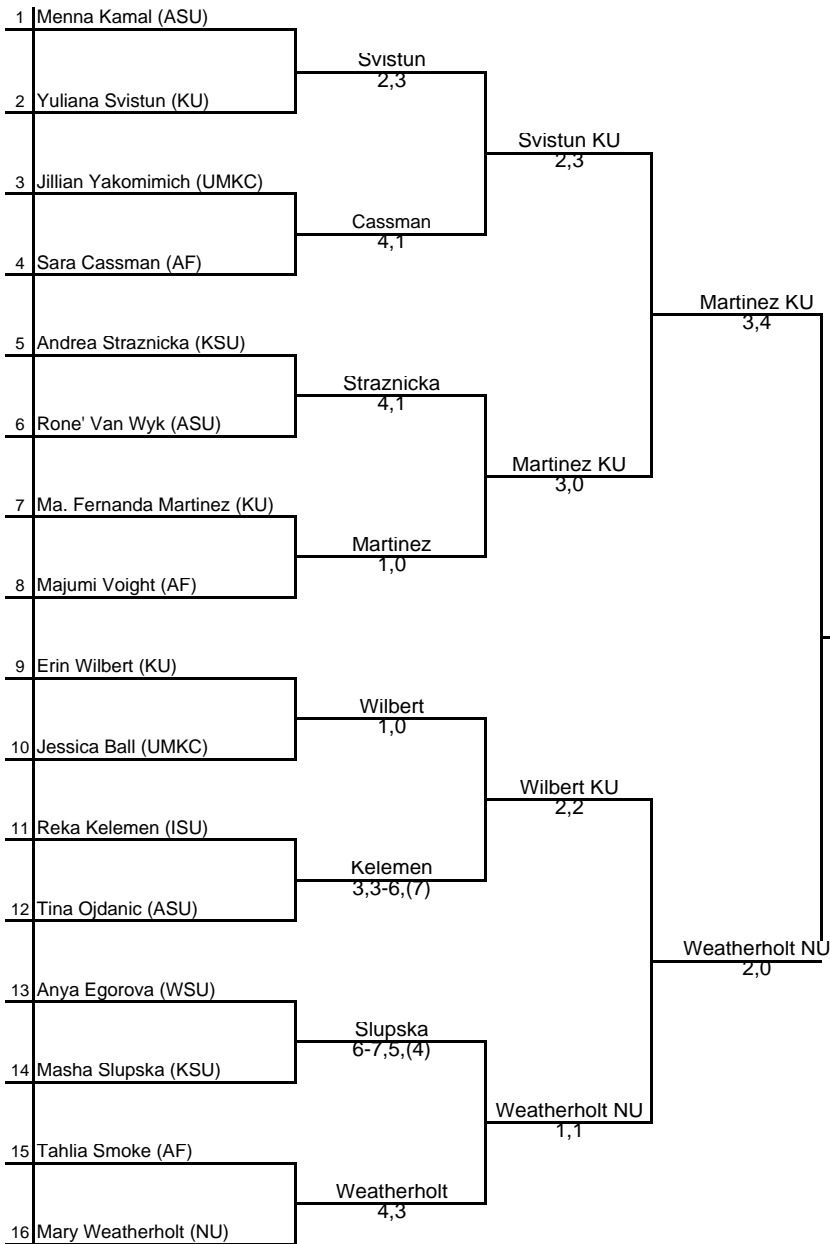

SCORE

1) KU #1 Horvath / Dorn	def	AF #1 Monreal / Chermel	8-4
2) ASU #1 Herrings / Chelminska	def	UMKC #1 Lindsey / Horner	8-3
3) NU #1 Swarting / Geibert	def	WSU #1 Browning / Egorova	8-4
4) ISU #1 Karonis / Mecedo	def	KSU #1 Huljev / Kudlackova	9-8
5) KU #2 Svistun / Morozova	def	UMKC #2 Rist / Ball	8-3
6) KSU #2 Slupska / Cottin	def	AF #2 Cassman / Smoke	9-7
7) ISU #2 Kelemen / Wisher	def	ASU #2 Van Wyk / Laing	8-6
8) KU #3 Martinez / Wilbert	def	ASU #3 Ojdanic / Barnard	8-4
9) KSU #3 Stranicka / Chuda	def	AF #3 Johnson / Voight	9-7
10) KU #4 Dzuba / Goff	def	UMKC #4 Davis / Burke	8-3
11) ASU #4 Zora / Kamal	def	AF #4 Young / Pattaigalan	8-1

Saturday, Sept. 27 (2nd Round)

1) KU #1 Horvath / Dorn	def	KSU #1 Huljev / Kudlackova	8-3
2) WSU #1 Ferreira / Egorova	def	ASU #1 Herring / Chelminska	9-8 (4)
3) NU #1 Swarting / Geibert	def	UMKC #1 Lindsay / Horner	8-4
4) ISU #1 Karonis / Macedo	def	AF #1 Monreal / Chermel	8-3
5) KU #2 Svistun / Morozova	def	ISU #2 Kelemen / Wischer	8-3
6) ASU #2 Van Wyk / Laing	def	AF #2 Cassman / Smoke	8-5
7) KSU #2 Slupska / Cottin	def	UMKC #2 Rist / Ball	8-6
8) KU #3 Martinez / Wilbert	def	AF #3 Johnson / Voight	8-0
9) KSU #3 Straznicka / Chuda	def	UMKC #3 Yokominich / Titus	8-4
10) KU #4 Dzuba / Goff	def	AF #4 Young / Poltugalan	8-3
11) ASU #4 Zora / Kamal	def	UMKC#4 Davis / Burke	8-3

2008 KU FALL INVITATIONAL

September 26-28

Flight Jayhawk

Main Draw Thrid and Forth Position

Back Draw Consolatic

2008 KU FALL INVITATIONAL

September 26-28

Flight Jayhawk

Main Draw third round consolation

Back Draw consolatic

2008 KU FALL INVITATIONAL

September 26-28

FLIGHT BLUE

Main Draw

Back Draw

2008 KU FALL INVITATIONAL