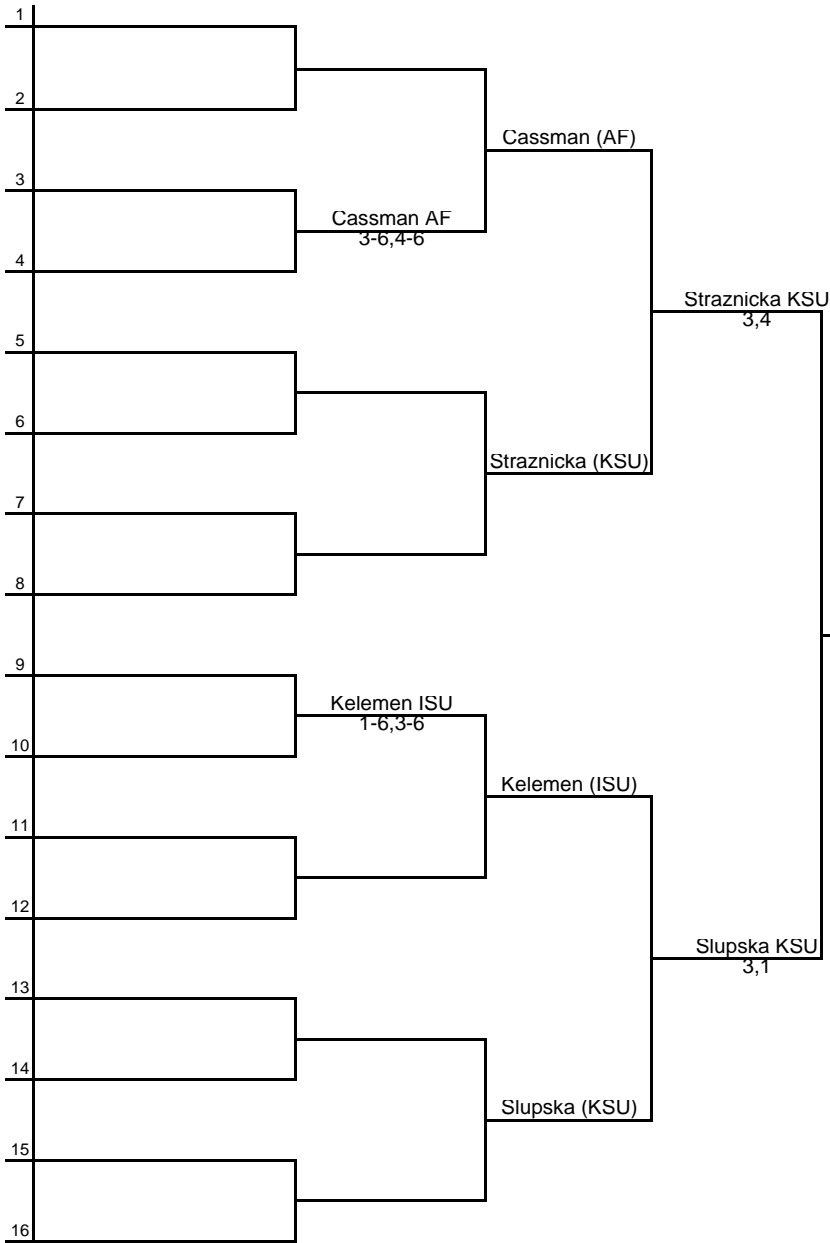

SCORE

1) KU #1 Horvath / Dorn	def	AF #1 Monreal / Chermel	8-4
2) ASU #1 Herrings / Chelminska	def	UMKC #1 Lindsey / Horner	8-3
3) NU #1 Swarting / Geibert	def	WSU #1 Browning / Egorova	8-4
4) ISU #1 Karonis / Mecedo	def	KSU #1 Huljev / Kudlackova	9-8
5) KU #2 Svistun / Morozova	def	UMKC #2 Rist / Ball	8-3
6) KSU #2 Slupska / Cottin	def	AF #2 Cassman / Smoke	9-7
7) ISU #2 Kelemen / Wisher	def	ASU #2 Van Wyk / Laing	8-6
8) KU #3 Martinez / Wilbert	def	ASU #3 Ojdanic / Barnard	8-4
9) KSU #3 Stranicka / Chuda	def	AF #3 Johnson / Voight	9-7
10) KU #4 Dzuba / Goff	def	UMKC #4 Davis / Burke	8-3
11) ASU #4 Zora / Kamal	def	AF #4 Young / Pattaigalan	8-1

Saturday, Sept. 27 (2nd Round)

1) KU #1 Horvath / Dorn	def	KSU #1 Huljev / Kudlackova	8-3
2) WSU #1 Ferreira / Egorova	def	ASU #1 Herring / Chelminska	9-8 (4)
3) NU #1 Swarting / Geibert	def	UMKC #1 Lindsay / Horner	8-4
4) ISU #1 Karonis / Macedo	def	AF #1 Monreal / Chermel	8-3
5) KU #2 Svistun / Morozova	def	ISU #2 Kelemen / Wischer	8-3
6) ASU #2 Van Wyk / Laing	def	AF #2 Cassman / Smoke	8-5
7) KSU #2 Slupska / Cottin	def	UMKC #2 Rist / Ball	8-6
8) KU #3 Martinez / Wilbert	def	AF #3 Johnson / Voight	8-0
9) KSU #3 Straznicka / Chuda	def	UMKC #3 Yokominich / Titus	8-4
10) KU #4 Dzuba / Goff	def	AF #4 Young / Poltugalan	8-3
11) ASU #4 Zora / Kamal	def	UMKC#4 Davis / Burke	8-3

September 26-28

Flight Blue

Main Draw Third and fourth position

Back Draw Consolatic

2008 KU FALL INVITATIONAL

September 26-28

Flight Blue

Main Draw Third round consolation