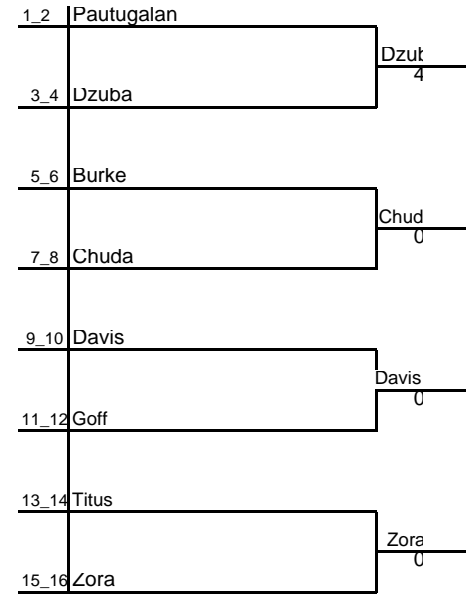

KU FALL TOURNAMENT DOUBLES

Saturday, Sept. 27 (1st Round)

			<i>Score</i>
1) KU #1 Horvath / Dorn	def	WSU #1 Browning / Ferreira	9-8 (5)
2) AF #1 Monreal / Chermel	def	ASU #1 Herring / Chelminska	8-4
3) NU #1 Swarting / Geibert	def	ISU #1 Karonis / Macedo	8-6
4) KSU #1 Huljev / Kudlackova	def	UMKC #1 Lindsey / Horner	8-1
5) KU #2 Svistun / Morozova	def	AF #2 Cassman / Smoke	8-3
6) ISU #2 Kelemen / Wischer	def	UMKC #2 Rist / Ball	8-3
7) KSU #2 Slupska / Cottin	def	ASU #1 Van Wyk	8-2
8) KU #3 Martinez / Wilbert	def	KSU #3 Chuda / Stroznieka	8-6
9) ASU #3 Ojdanic / Barnard	def	UMKC #3 Yakominich / Titus	8-0
10) ASU #4 Zora / Kamal	def	KU #4 Dzuba / Goff	8-6
11) AF #4 Young / Paltugalan	def	UMKC #4 Davis / Burke	8-2

September 26-28

Flight Blue

Main Draw Third and fourth position

Back Draw Consolatic

2008 KU FALL INVITATIONAL

September 26-28

Flight Blue

Main Draw Third round consolation

Back Draw Consolation

2008 KU FALL INVITATIONAL

September 26-28

FLIGHT RED

Main Draw

Back Draw

2008 KU FALL INVITATIONAL

September 26-28

Flight Red

Main Draw 3rd and 4th position

Back Draw consolatic

2008 KU FALL INVITATIONAL

September 26-28

Flight Red

Main Draw Third round Consolation

Back Draw Consolation