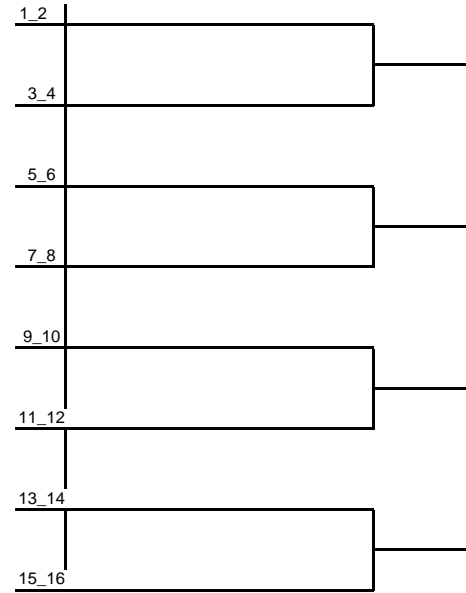

2008 KU FALL INVITATIONAL

September 26-28

Flight Jayhawk

Main Draw Thrid and Forth Position

Back Draw Consolatic

2008 KU FALL INVITATIONAL

September 26-28

Flight Jayhawk

Main Draw third round consolation

Back Draw consolatic

2008 KU FALL INVITATIONAL

September 26-28

FLIGHT BLUE

Main Draw

Back Draw

2008 KU FALL INVITATIONAL

September 26-28

Flight Blue

Main Draw Third and fourth position

Back Draw Consolatic

2008 KU FALL INVITATIONAL

September 26-28

Flight Blue

Main Draw Third round consolation

Back Draw Consolation

2008 KU FALL INVITATIONAL

September 26-28

FLIGHT RED

Main Draw

Back Draw

2008 KU FALL INVITATIONAL

September 26-28