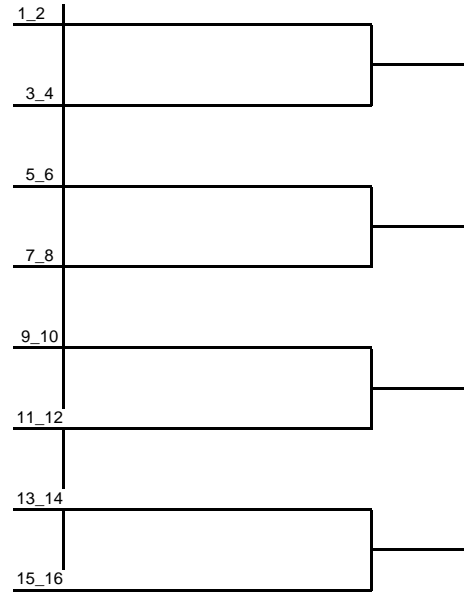

KU FALL TOURNAMENT DOUBLES

Saturday, Sept. 27 (1st Round)

			<i>Score</i>
1) KU #1 Horvath / Dorn	def	WSU #1 Browning / Ferreira	9-8 (5)
2) AF #1 Monreal / Chermel	def	ASU #1 Herring / Chelminska	8-4
3) NU #1 Swarting / Geibert	def	ISU #1 Karonis / Macedo	8-6
4) KSU #1 Huljev / Kudlackova	def	UMKC #1 Lindsey / Horner	8-1
5) KU #2 Svistun / Morozova	def	AF #2 Cassman / Smoke	8-3
6) ISU #2 Kelemen / Wischer	def	UMKC #2 Rist / Ball	8-3
7) KSU #2 Slupska / Cottin	def	ASU #1 Van Wyk	8-2
8) KU #3 Martinez / Wilbert	def	KSU #3 Chuda / Stroznieka	8-6
9) ASU #3 Ojdanic / Barnard	def	UMKC #3 Yakominich / Titus	8-0
10) ASU #4 Zora / Kamal	def	KU #4 Dzuba / Goff	8-6
11) AF #4 Young / Paltugalan	def	UMKC #4 Davis / Burke	8-2

Saturday, Sept. 27 (2nd Round)

1) KU #1 Horvath / Dorn	def	KSU #1 Huljev / Kudlackova	8-3
2) WSU #1 Ferreira / Egorova	def	ASU #1 Herring / Chelminska	9-8 (4)
3) NU #1 Swarting / Geibert	def	UMKC #1 Lindsay / Horner	8-4
4) ISU #1 Karonis / Macedo	def	AF #1 Monreal / Chermel	8-3
5) KU #2 Svistun / Morozova	def	ISU #2 Kelemen / Wischer	8-3
6) ASU #2 Van Wyk / Laing	def	AF #2 Cassman / Smoke	8-5
7) KSU #2 Slupska / Cottin	def	UMKC #2 Rist / Ball	8-6
8) KU #3 Martinez / Wilbert	def	AF #3 Johnson / Voight	8-0
9) KSU #3 Straznicka / Chuda	def	UMKC #3 Yokominich / Titus	8-4
10) KU #4 Dzuba / Goff	def	AF #4 Young / Poltugalan	8-3
11) ASU #4 Zora / Kamal	def	UMKC#4 Davis / Burke	8-3

2008 KU FALL INVITATIONAL

September 26-28

Flight Jayhawk

Main Draw Thrid and Forth Position

Back Draw Consolatic

2008 KU FALL INVITATIONAL

September 26-28

Flight Jayhawk

Main Draw third round consolation

Back Draw consolatic

2008 KU FALL INVITATIONAL

September 26-28

FLIGHT BLUE

Main Draw

Back Draw

2008 KU FALL INVITATIONAL