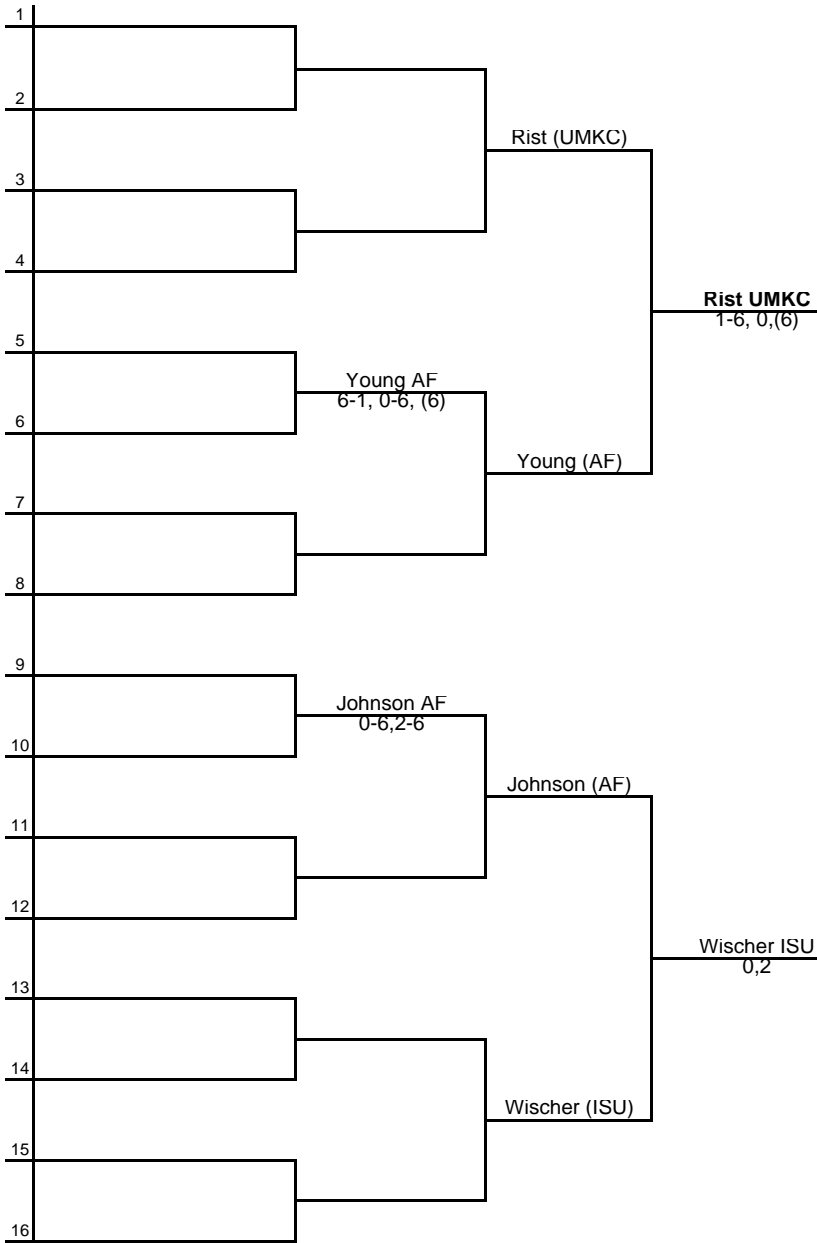

2008 KU FALL INVITATIONAL

September 26-28

Flight Red

Main Draw Third round Consolation