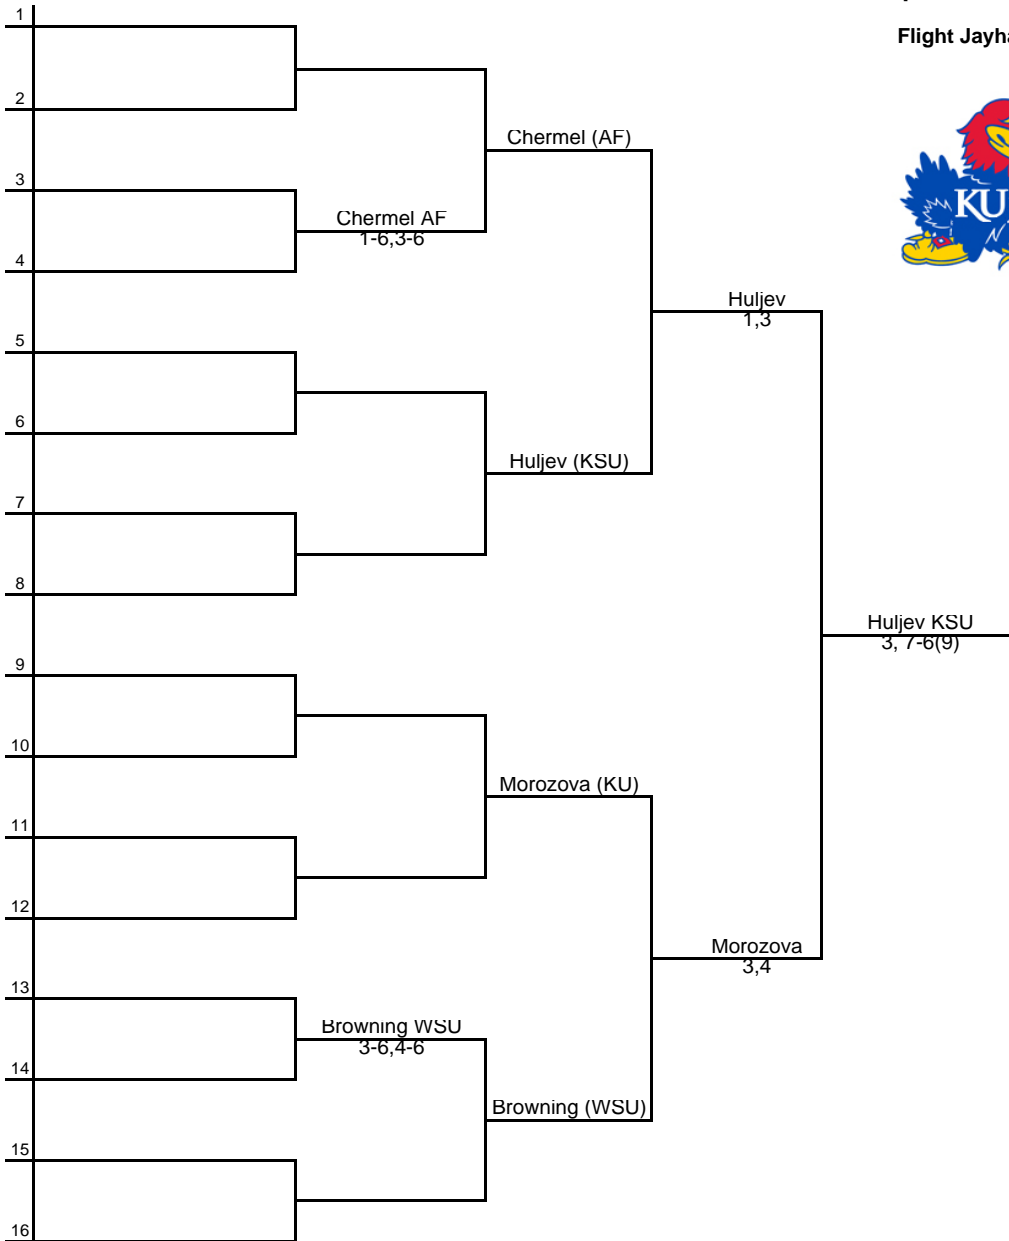

2008 KU FALL INVITATIONAL

September 26-28

FLIGHT JAYHAWK

Main Draw

Back Draw

KU FALL TOURNAMENT

DOUBLES

Friday, Sept. 26

Saturday, Sept. 27 (2nd Round)

1) KU #1 Horvath / Dorn	def	KSU #1 Huljev / Kudlackova	8-3
2) WSU #1 Ferreira / Egorova	def	ASU #1 Herring / Chelminska	9-8 (4)
3) NU #1 Swarting / Geibert	def	UMKC #1 Lindsay / Horner	8-4
4) ISU #1 Karonis / Macedo	def	AF #1 Monreal / Chermel	8-3
5) KU #2 Svistun / Morozova	def	ISU #2 Kelemen / Wischer	8-3
6) ASU #2 Van Wyk / Laing	def	AF #2 Cassman / Smoke	8-5
7) KSU #2 Slupska / Cottin	def	UMKC #2 Rist / Ball	8-6
8) KU #3 Martinez / Wilbert	def	AF #3 Johnson / Voight	8-0
9) KSU #3 Straznicka / Chuda	def	UMKC #3 Yokominich / Titus	8-4
10) KU #4 Dzuba / Goff	def	AF #4 Young / Poltugalan	8-3
11) ASU #4 Zora / Kamal	def	UMKC#4 Davis / Burke	8-3

2008 KU FALL INVITATIONAL

September 26-28

Flight Jayhawk

Main Draw Thrid and Forth Position

Back Draw Consolatic

2008 KU FALL INVITATIONAL

September 26-28

Flight Jayhawk

Main Draw third round consolation

Back Draw consolatic

2008 KU FALL INVITATIONAL

September 26-28

FLIGHT BLUE

Main Draw

Back Draw

2008 KU FALL INVITATIONAL