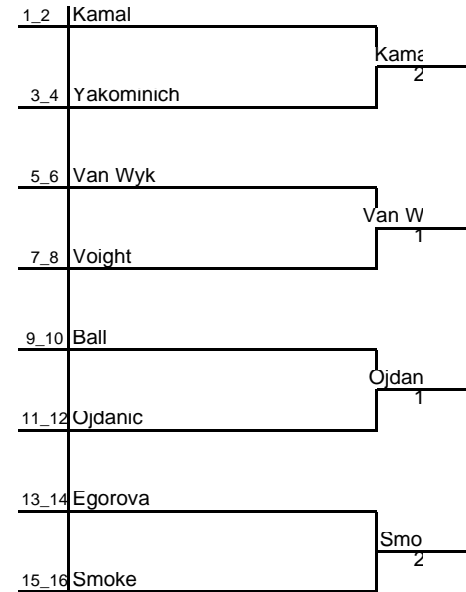

KU FALL TOURNAMENT DOUBLES

Saturday, Sept. 27 (1st Round)

			<i>Score</i>
1) KU #1 Horvath / Dorn	def	WSU #1 Browning / Ferreira	9-8 (5)
2) AF #1 Monreal / Chermel	def	ASU #1 Herring / Chelminska	8-4
3) NU #1 Swarting / Geibert	def	ISU #1 Karonis / Macedo	8-6
4) KSU #1 Huljev / Kudlackova	def	UMKC #1 Lindsey / Horner	8-1
5) KU #2 Svistun / Morozova	def	AF #2 Cassman / Smoke	8-3
6) ISU #2 Kelemen / Wischer	def	UMKC #2 Rist / Ball	8-3
7) KSU #2 Slupska / Cottin	def	ASU #1 Van Wyk	8-2
8) KU #3 Martinez / Wilbert	def	KSU #3 Chuda / Stroznieka	8-6
9) ASU #3 Ojdanic / Barnard	def	UMKC #3 Yakominich / Titus	8-0
10) ASU #4 Zora / Kamal	def	KU #4 Dzuba / Goff	8-6
11) AF #4 Young / Paltugalan	def	UMKC #4 Davis / Burke	8-2

2008 KU FALL INVITATIONAL

September 26-28

Flight Jayhawk

Main Draw Thrid and Forth Position

Back Draw Consolatic

2008 KU FALL INVITATIONAL

September 26-28

Flight Jayhawk

Main Draw third round consolation

Back Draw consolatic

2008 KU FALL INVITATIONAL

September 26-28

FLIGHT BLUE

Main Draw

Back Draw

2008 KU FALL INVITATIONAL

September 26-28

Flight Blue

Main Draw Third and fourth position

Back Draw Consolatic

2008 KU FALL INVITATIONAL

September 26-28

Flight Blue

Main Draw Third round consolation