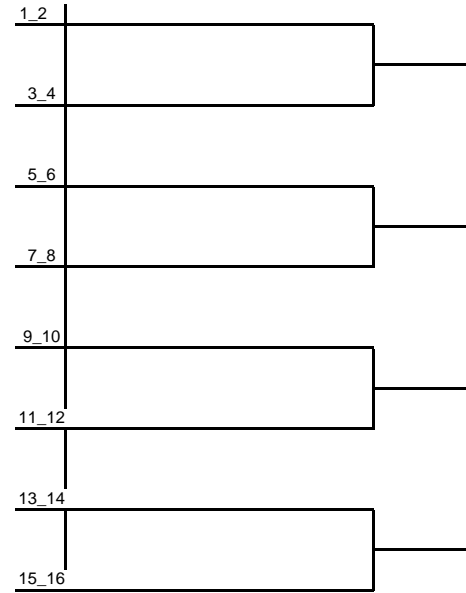

Main Draw third round consolation

Back Draw consolatic

2008 KU FALL INVITATIONAL

September 26-28

FLIGHT BLUE

Main Draw

Back Draw

2008 KU FALL INVITATIONAL

September 26-28

Flight Blue

Main Draw Third and fourth position

Back Draw Consolatic

2008 KU FALL INVITATIONAL

September 26-28

Flight Blue

Main Draw Third round consolation

Back Draw Consolation

2008 KU FALL INVITATIONAL

September 26-28

FLIGHT RED

Main Draw

Back Draw

2008 KU FALL INVITATIONAL

September 26-28

Flight Red

Main Draw 3rd and 4th position

Back Draw consolatic

2008 KU FALL INVITATIONAL

September 26-28

Flight Red

Main Draw Third round Consolation

Back Draw Consolation