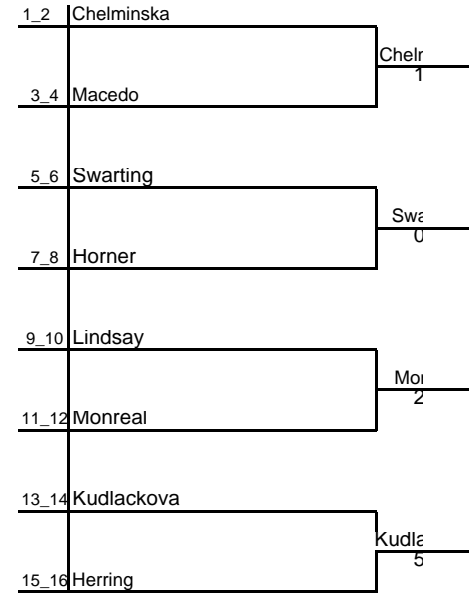

2008 KU FALL INVITATIONAL

September 26-28

FLIGHT JAYHAWK

Main Draw

Back Draw

KU FALL TOURNAMENT

DOUBLES

Friday, Sept. 26

SCORE

1) KU #1 Horvath / Dorn	def	AF #1 Monreal / Chermel	8-4
2) ASU #1 Herrings / Chelminska	def	UMKC #1 Lindsey / Horner	8-3
3) NU #1 Swarting / Geibert	def	WSU #1 Browning / Egorova	8-4
4) ISU #1 Karonis / Mecedo	def	KSU #1 Huljev / Kudlackova	9-8
5) KU #2 Svistun / Morozova	def	UMKC #2 Rist / Ball	8-3
6) KSU #2 Slupska / Cottin	def	AF #2 Cassman / Smoke	9-7
7) ISU #2 Kelemen / Wisher	def	ASU #2 Van Wyk / Laing	8-6
8) KU #3 Martinez / Wilbert	def	ASU #3 Ojdanic / Barnard	8-4
9) KSU #3 Stranicka / Chuda	def	AF #3 Johnson / Voight	9-7
10) KU #4 Dzuba / Goff	def	UMKC #4 Davis / Burke	8-3
11) ASU #4 Zora / Kamal	def	AF #4 Young / Pattaigalan	8-1

KU FALL TOURNAMENT DOUBLES

Saturday, Sept. 27 (1st Round)

			<i>Score</i>
1) KU #1 Horvath / Dorn	def	WSU #1 Browning / Ferreira	9-8 (5)
2) AF #1 Monreal / Chermel	def	ASU #1 Herring / Chelminska	8-4
3) NU #1 Swarting / Geibert	def	ISU #1 Karonis / Macedo	8-6
4) KSU #1 Huljev / Kudlackova	def	UMKC #1 Lindsey / Horner	8-1
5) KU #2 Svistun / Morozova	def	AF #2 Cassman / Smoke	8-3
6) ISU #2 Kelemen / Wischer	def	UMKC #2 Rist / Ball	8-3
7) KSU #2 Slupska / Cottin	def	ASU #1 Van Wyk	8-2
8) KU #3 Martinez / Wilbert	def	KSU #3 Chuda / Stroznieka	8-6
9) ASU #3 Ojdanic / Barnard	def	UMKC #3 Yakominich / Titus	8-0
10) ASU #4 Zora / Kamal	def	KU #4 Dzuba / Goff	8-6
11) AF #4 Young / Paltugalan	def	UMKC #4 Davis / Burke	8-2