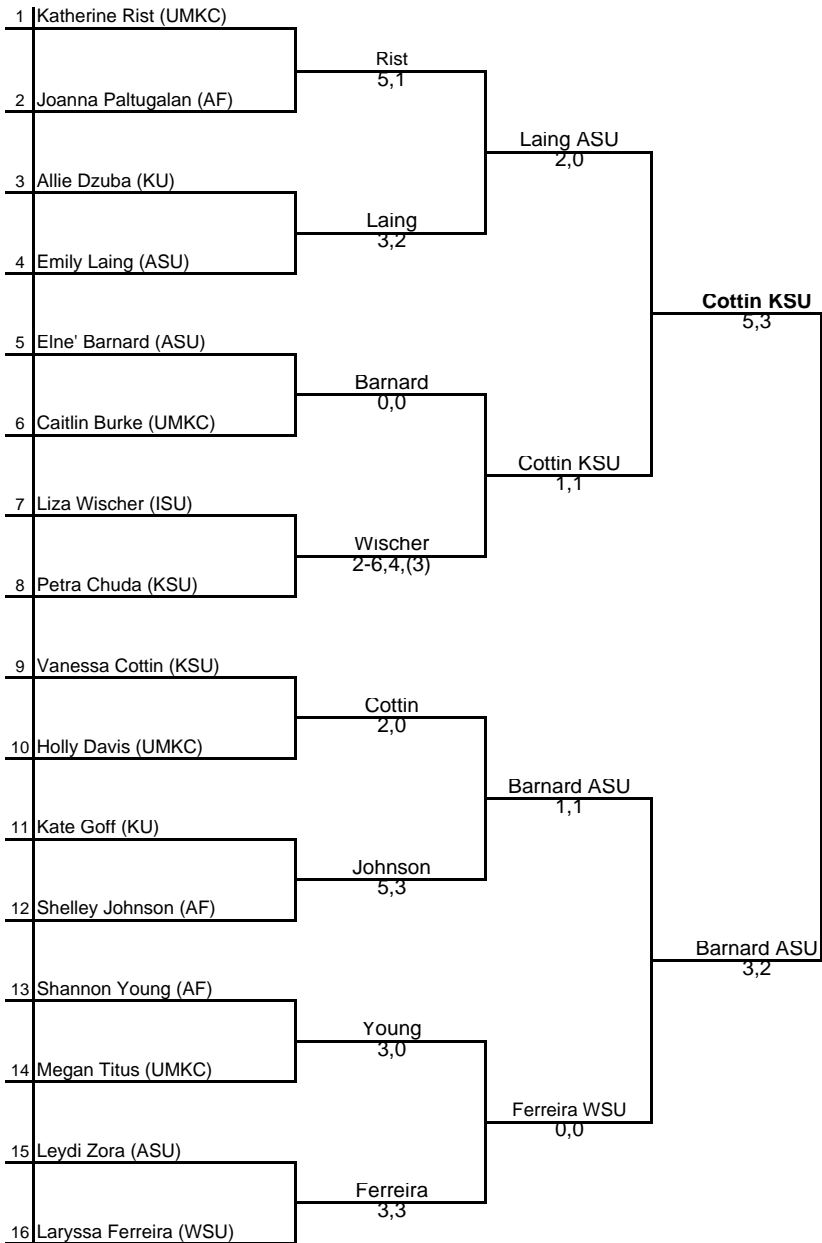

2008 KU FALL INVITATIONAL

September 26-28

FLIGHT RED

Main Draw