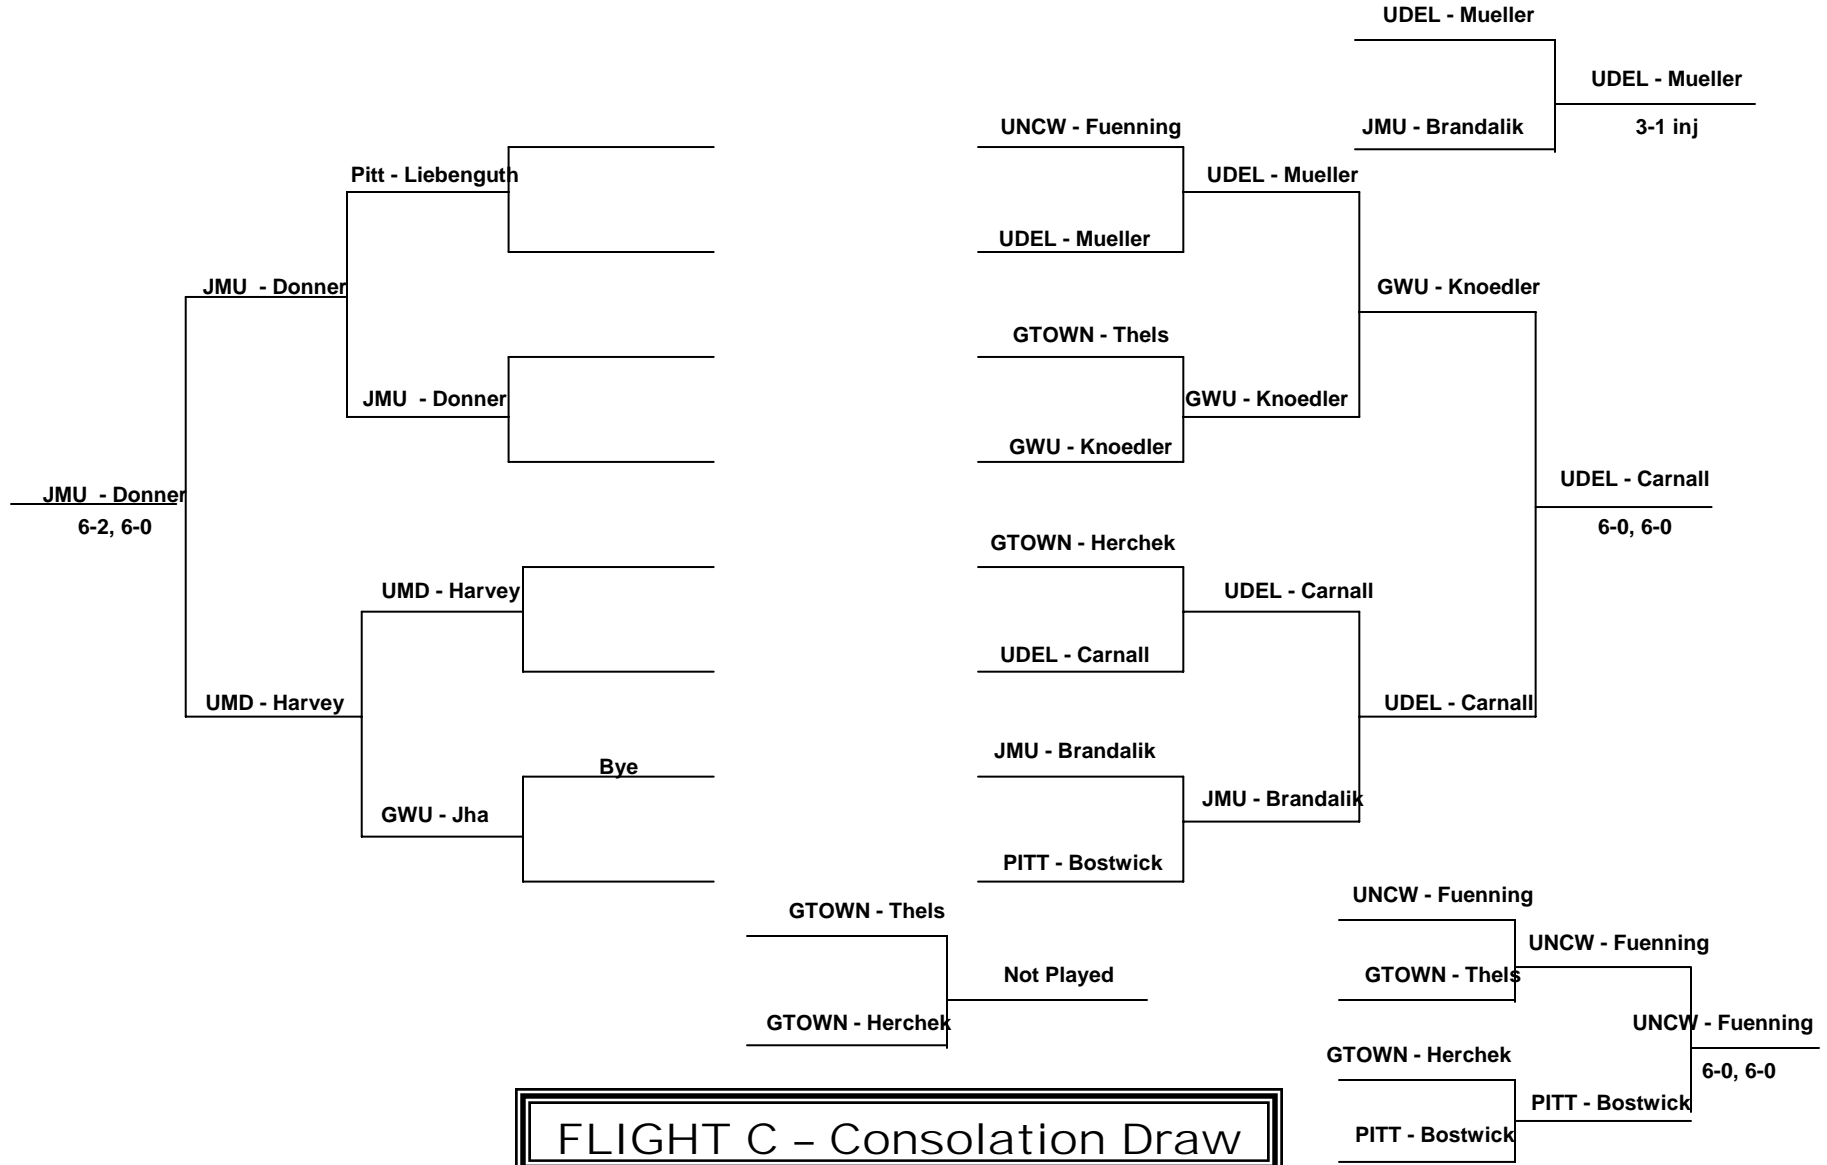

University of Maryland 2008 Women's Tennis Invitational

**TOURNAMENT
DIRECTOR:**
DJ Butler

Joey Barnes