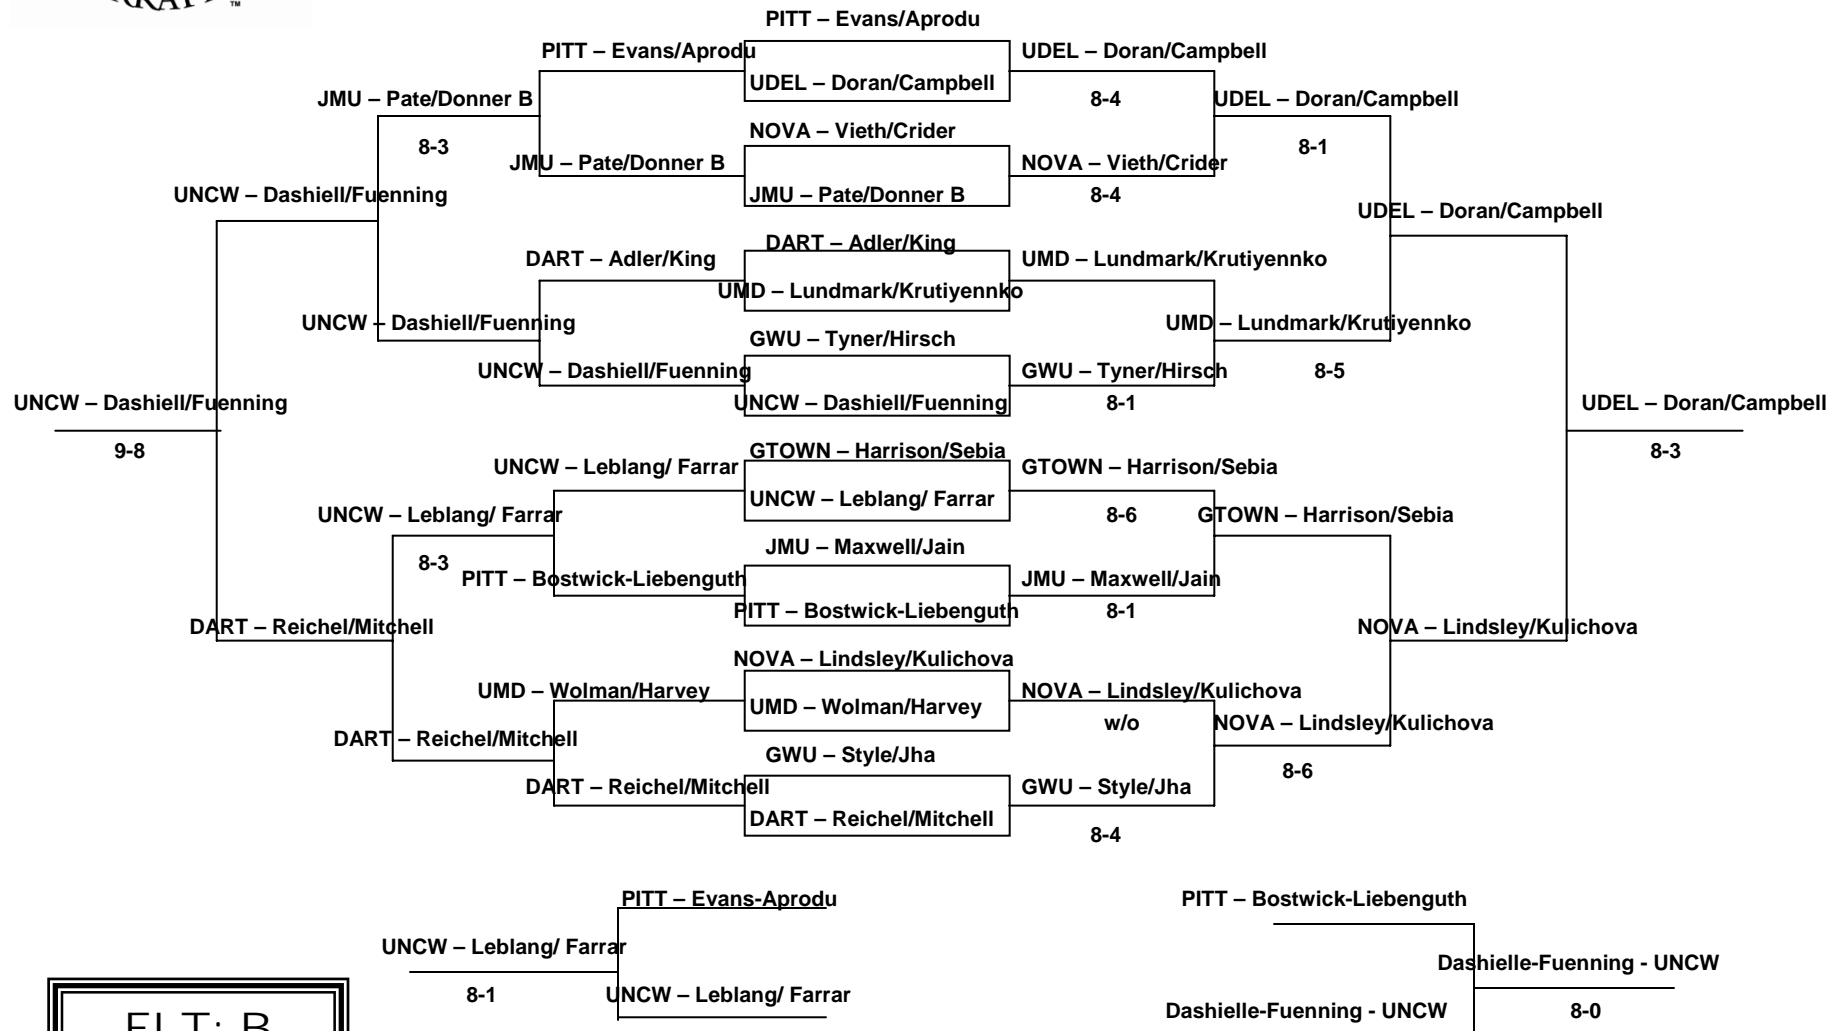

University of Maryland 2008 Women's Tennis Invitational

**TOURNAMENT
DIRECTOR:**
DJ Butler
Joey Barnes