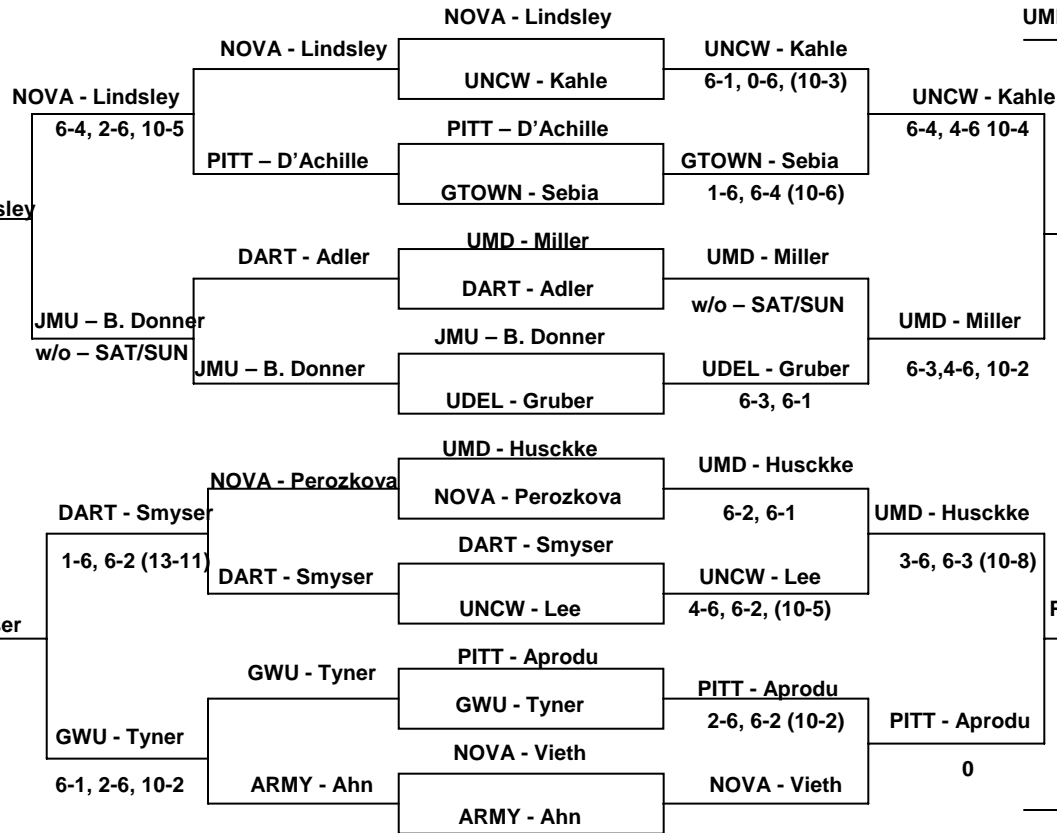

UMD - Miller

Carpeni (DART) defeats Vieth (NOVA) 6-2, 4-6 (10-4)

Dashielle (UNCW) defeats Tyner (GWU) 1-6, 7-5 (11-9)

FLIGHT B - TOP HALF

FLIGHT B – BOTTOM HALF:

University of Maryland 2008 Women's Tennis Invitational