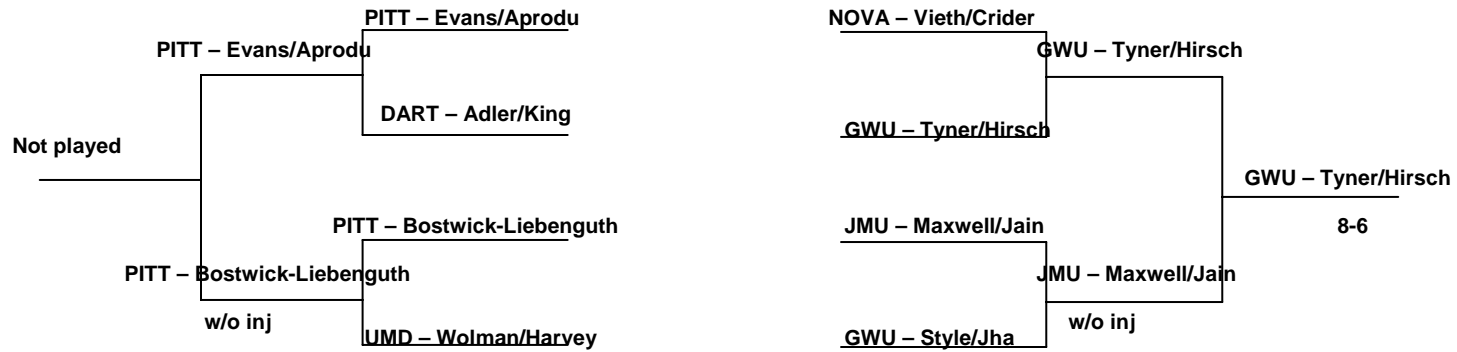

**TOURNAMENT
DIRECTOR:**
DJ Butler
Joey Barnes

**FLT: B
Doubles**

University of Maryland 2008 Women's Tennis Invitational

TOURNAMENT
DIRECTOR:
DJ Butler
Joey Barnes

FLIGHT B Doubles –
Consolation Draw