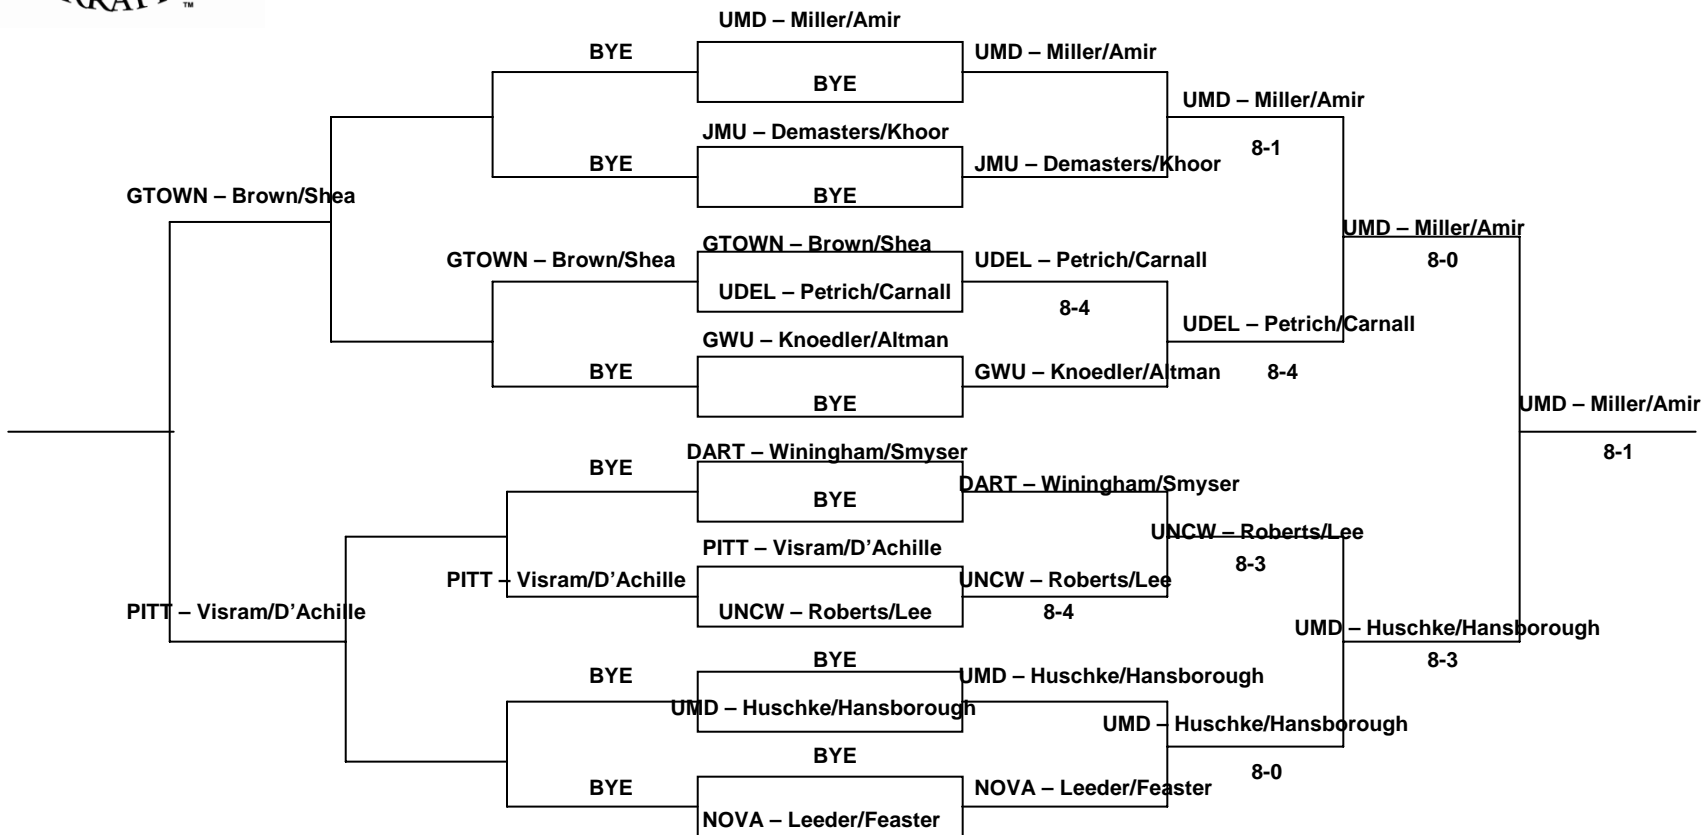

University of Maryland 2008 Women's Tennis Invitational

TOURNAMENT
DIRECTOR:
DJ Butler
Joey Barnes

FLT: A Doubles
Bottom Half