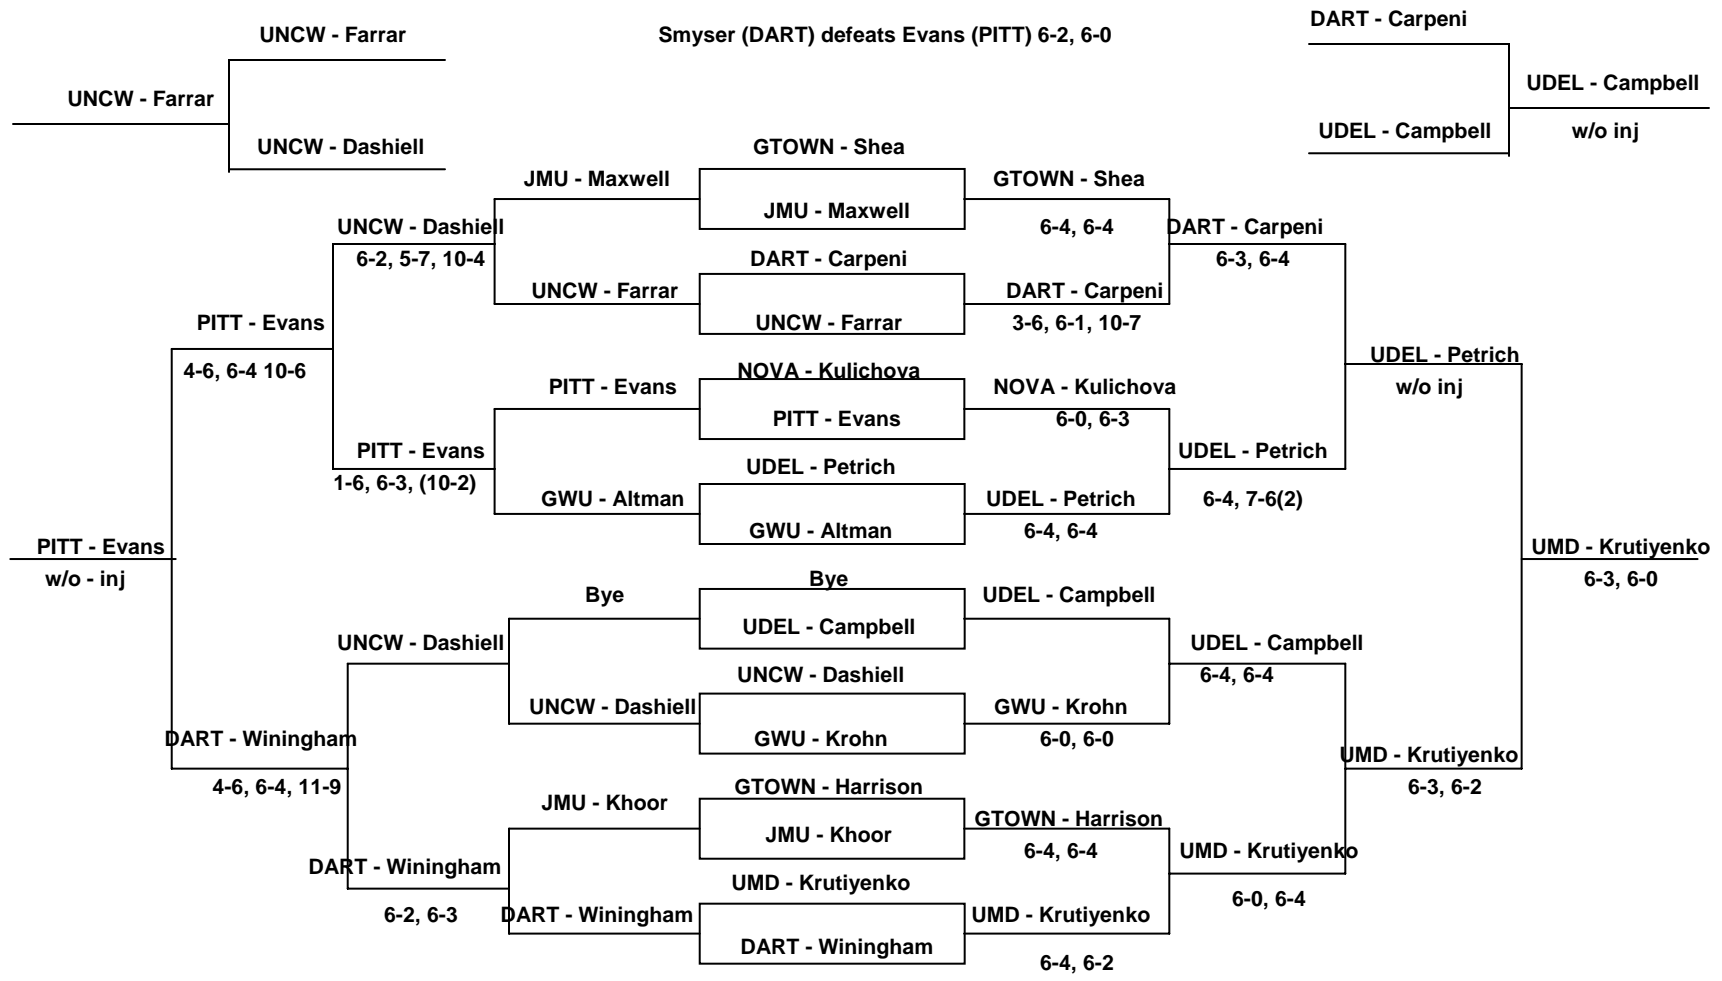

UMD - Miller

Carpeni (DART) defeats Vieth (NOVA) 6-2, 4-6 (10-4)

Dashielle (UNCW) defeats Tyner (GWU) 1-6, 7-5 (11-9)

FLIGHT B - TOP HALF

FLIGHT B – BOTTOM HALF:

University of Maryland 2008 Women's Tennis Invitational