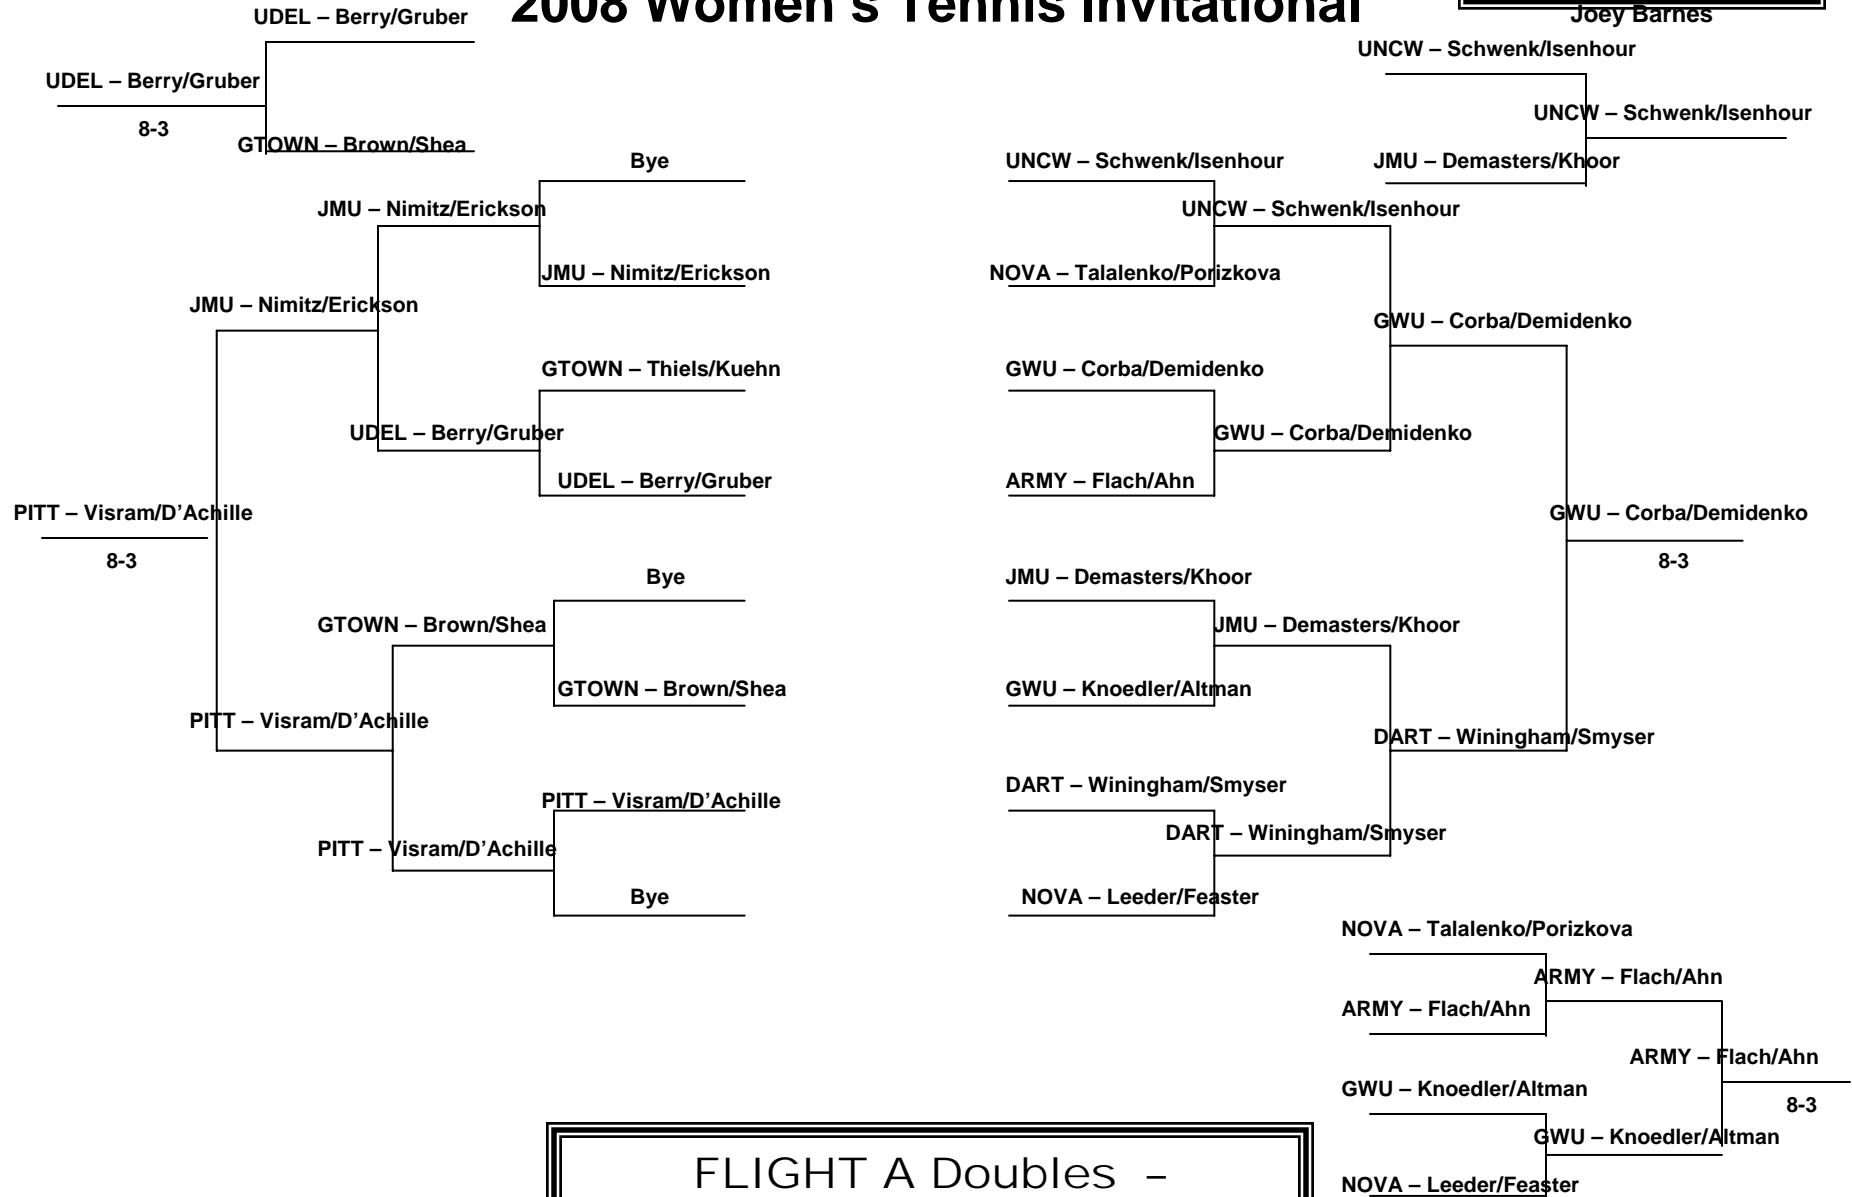

University of Maryland 2008 Women's Tennis Invitational

**TOURNAMENT
DIRECTOR:**
DJ Butler

Joey Barnes

**FLIGHT A Doubles -
Consolation Draw**