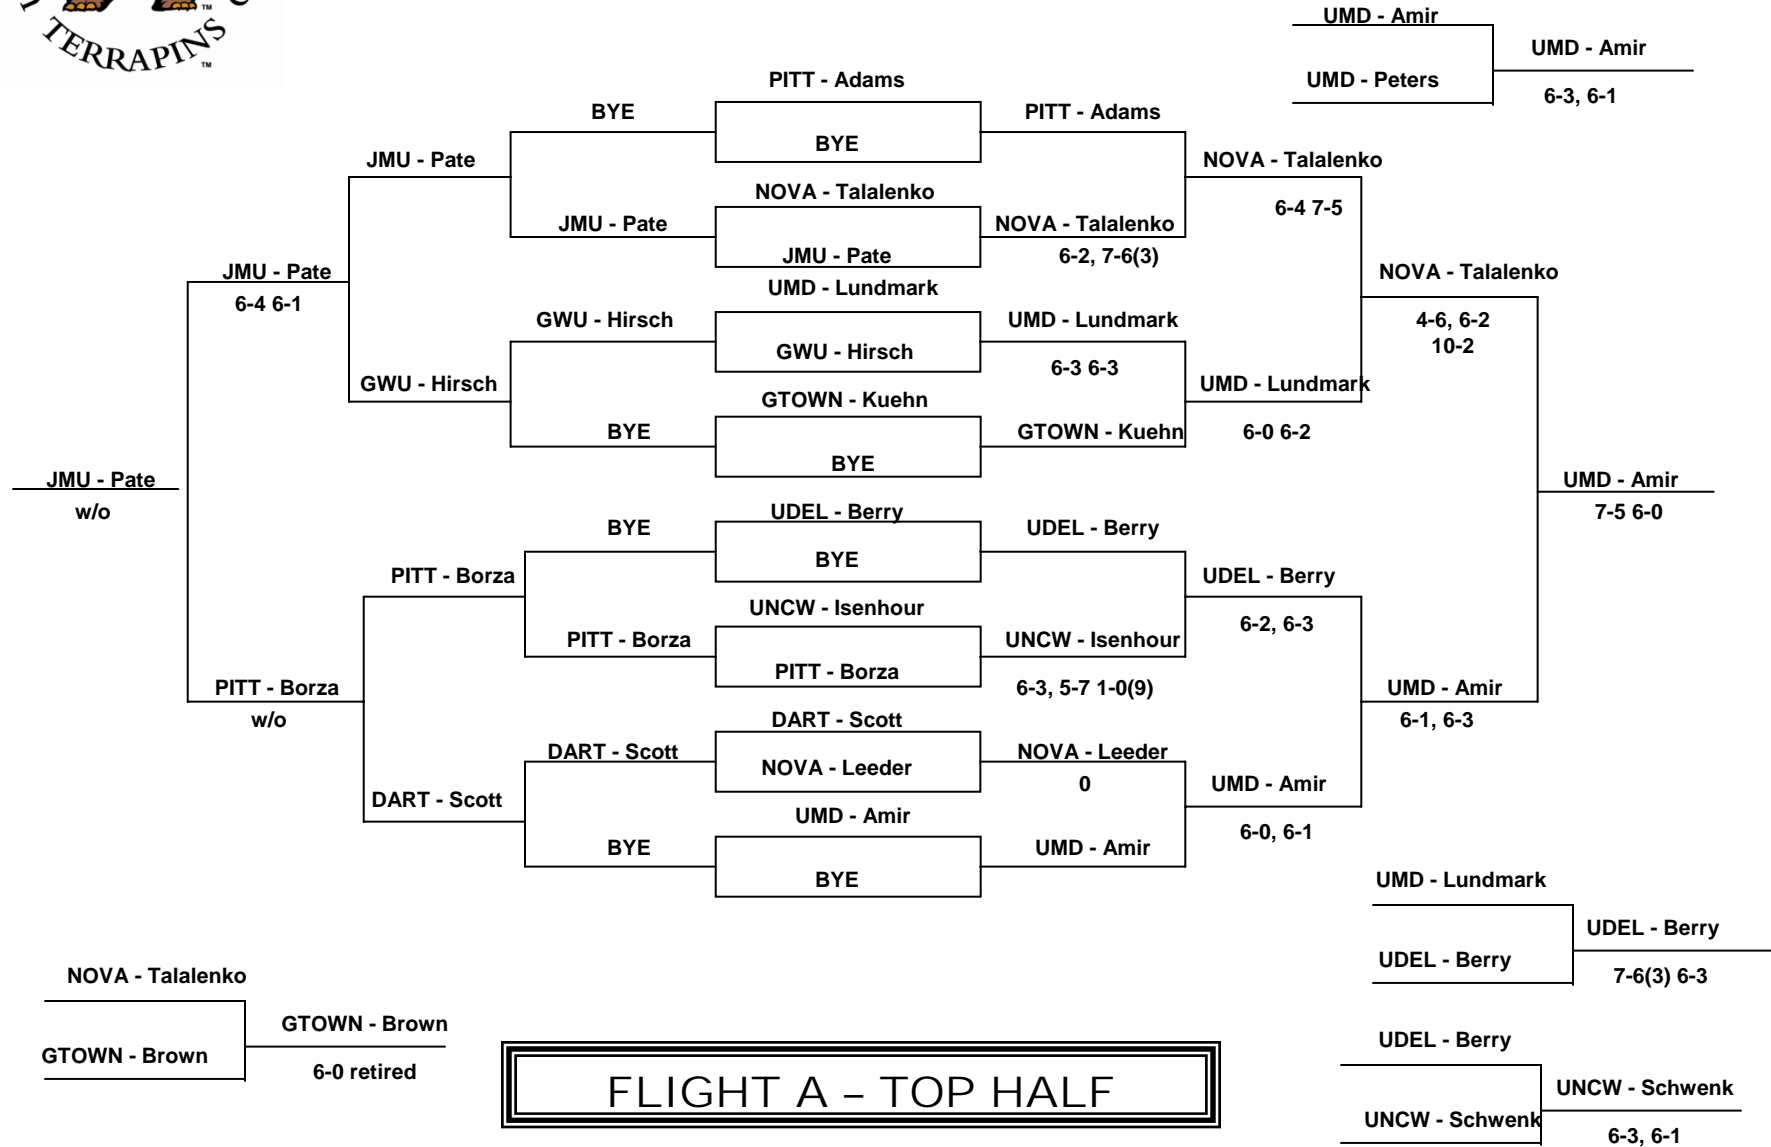

University of Maryland 2008 Women's Tennis Invitational

**TOURNAMENT
DIRECTOR:**
DJ Butler

Joey Barnes

FLIGHT A - BOTTOM HALF:

University of Maryland 2008 Women's Tennis Invitational

**TOURNAMENT
DIRECTOR:**
DJ Butler
Joey Barnes

UMD - Miller

Carpeni (DART) defeats Vieth (NOVA) 6-2, 4-6 (10-4)

Dashielle (UNCW) defeats Tyner (GWU) 1-6, 7-5 (11-9)

FLIGHT B - TOP HALF

FLIGHT B – BOTTOM HALF:

University of Maryland 2008 Women's Tennis Invitational