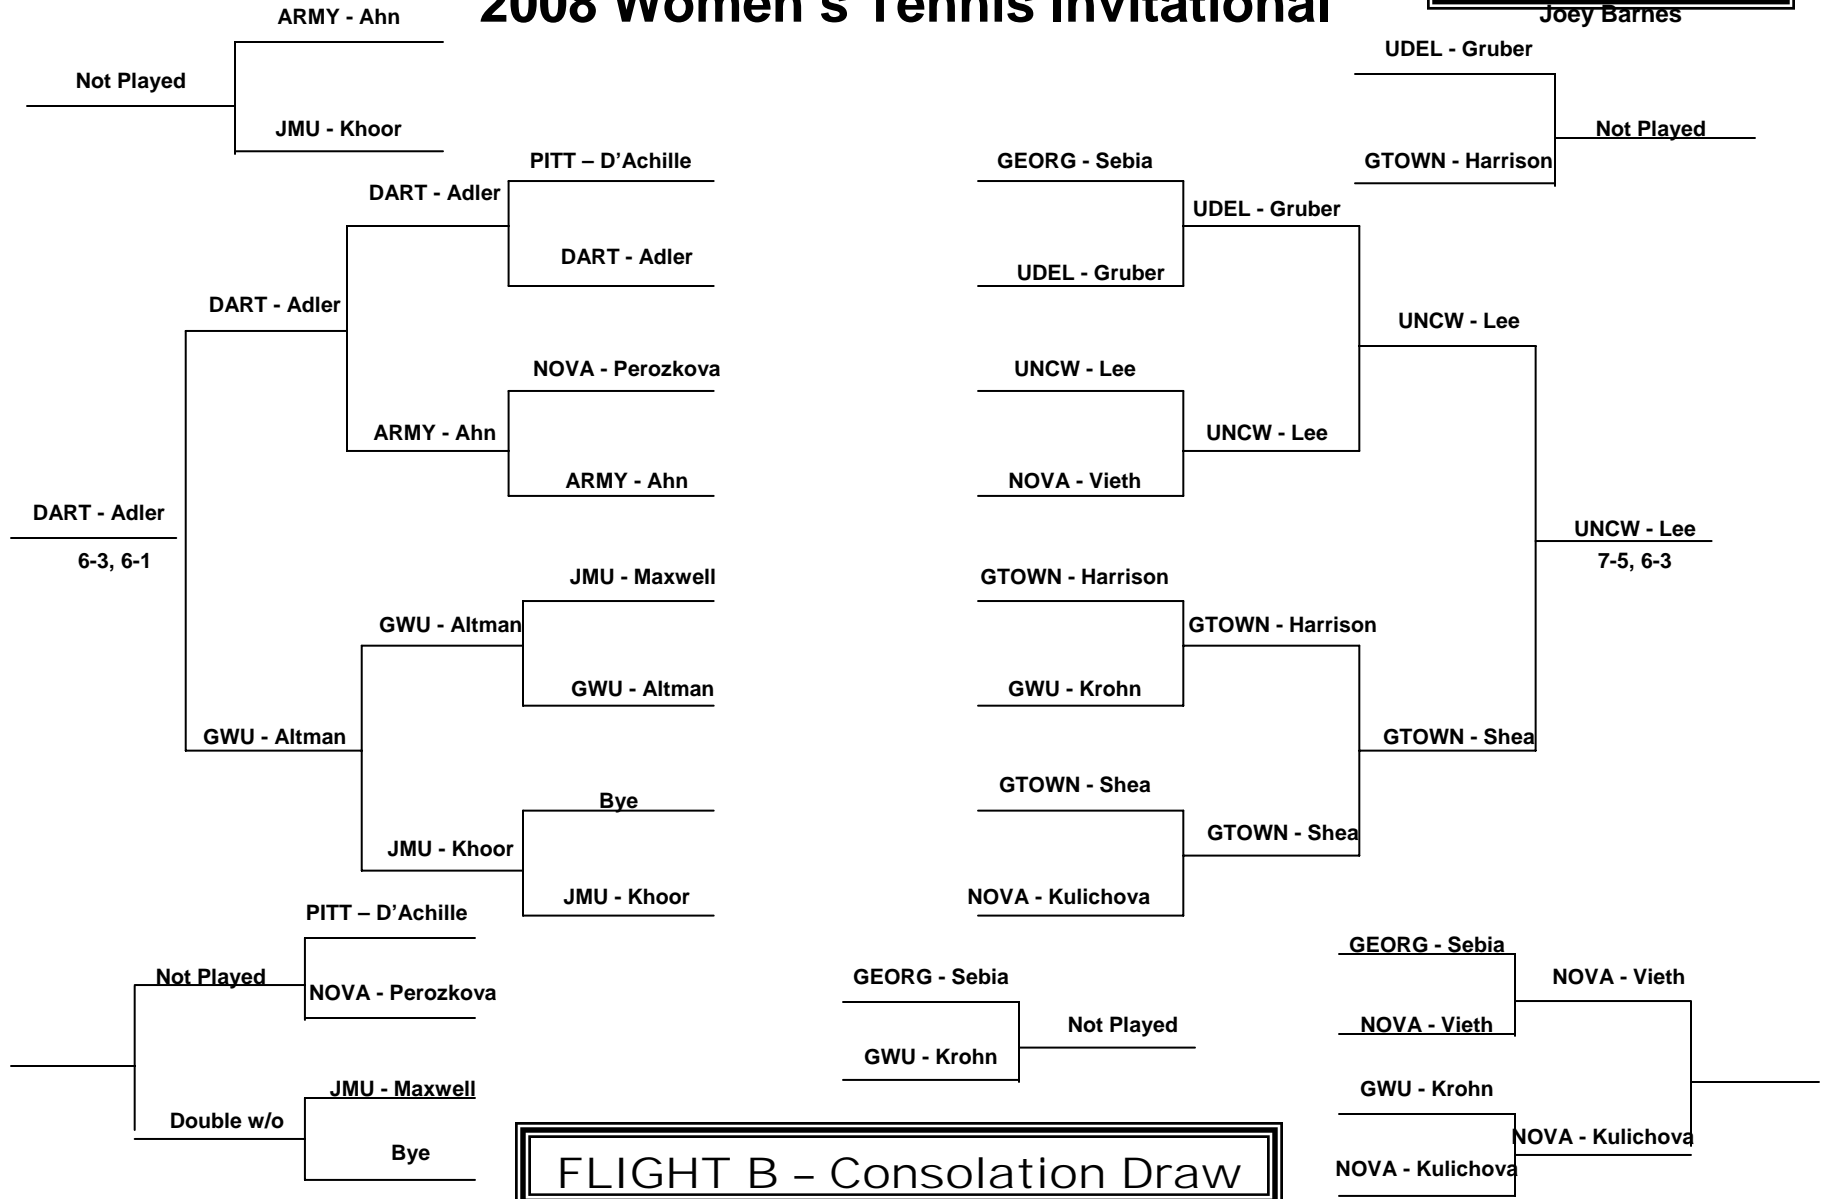

University of Maryland 2008 Women's Tennis Invitational

**TOURNAMENT
DIRECTOR:**
DJ Butler
Joey Barnes