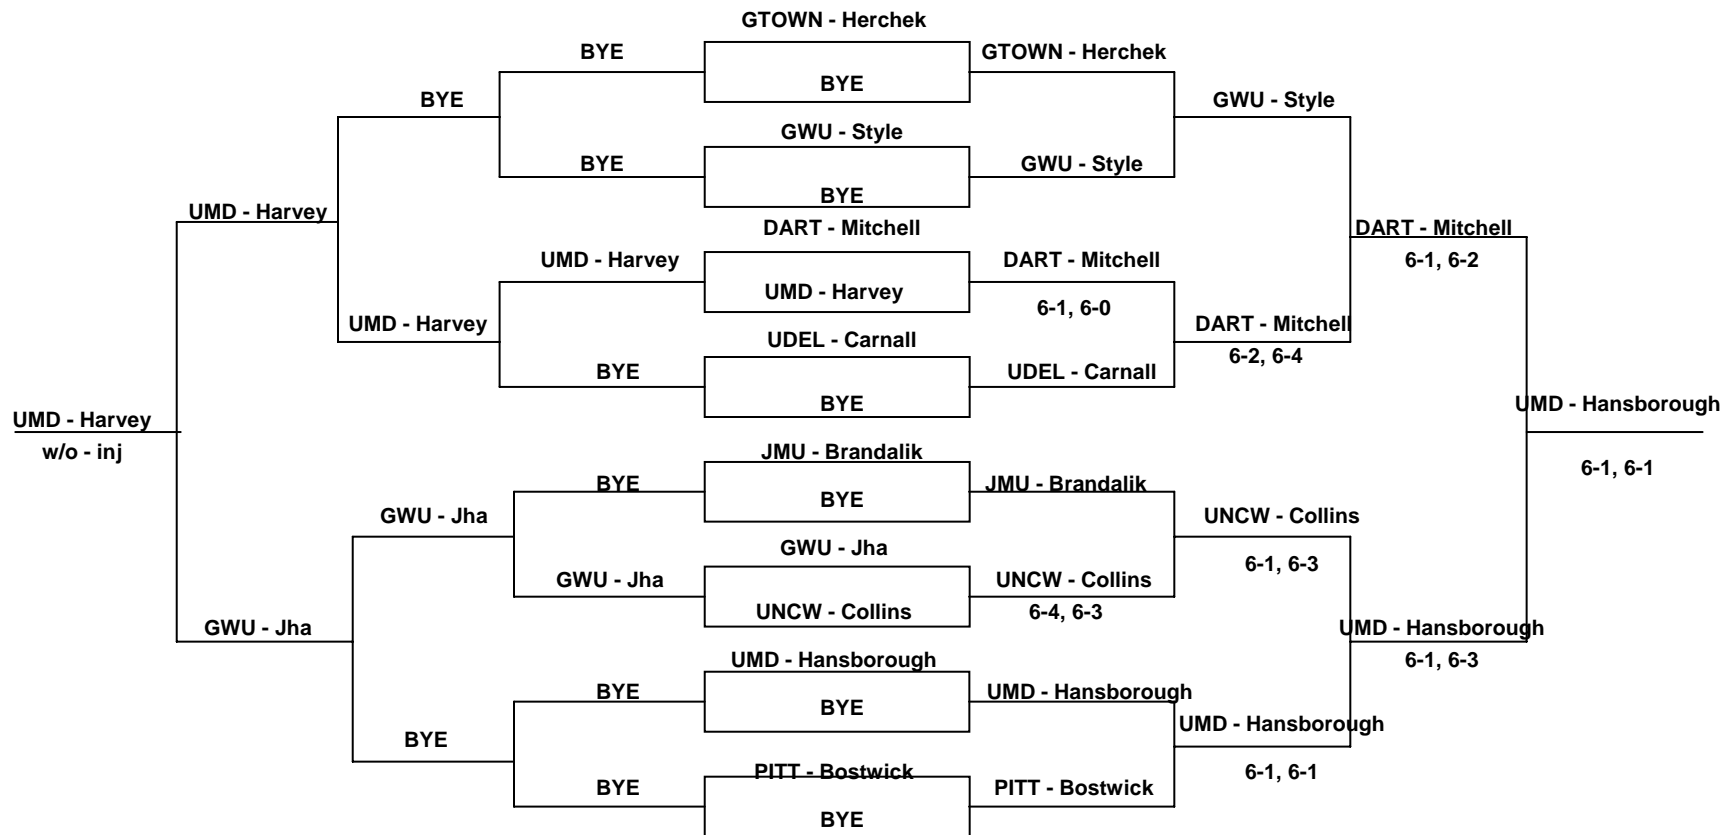

UMD - Miller

Carpeni (DART) defeats Vieth (NOVA) 6-2, 4-6 (10-4)

Dashielle (UNCW) defeats Tyner (GWU) 1-6, 7-5 (11-9)

FLIGHT B - TOP HALF

FLIGHT B – BOTTOM HALF:

University of Maryland 2008 Women's Tennis Invitational

King (DART) defeats (UNCW)Leblang 7-6(3), 6-2

DART - Reichel
 UMD - Hansborough
 UMD - Hansborough
 6-4, 6-4

FLIGHT C – BOTTOM HALF:

**University of Maryland
2008 Women's Tennis Invitational**

**TOURNAMENT
DIRECTOR:**
DJ Butler
 Joey Barnes