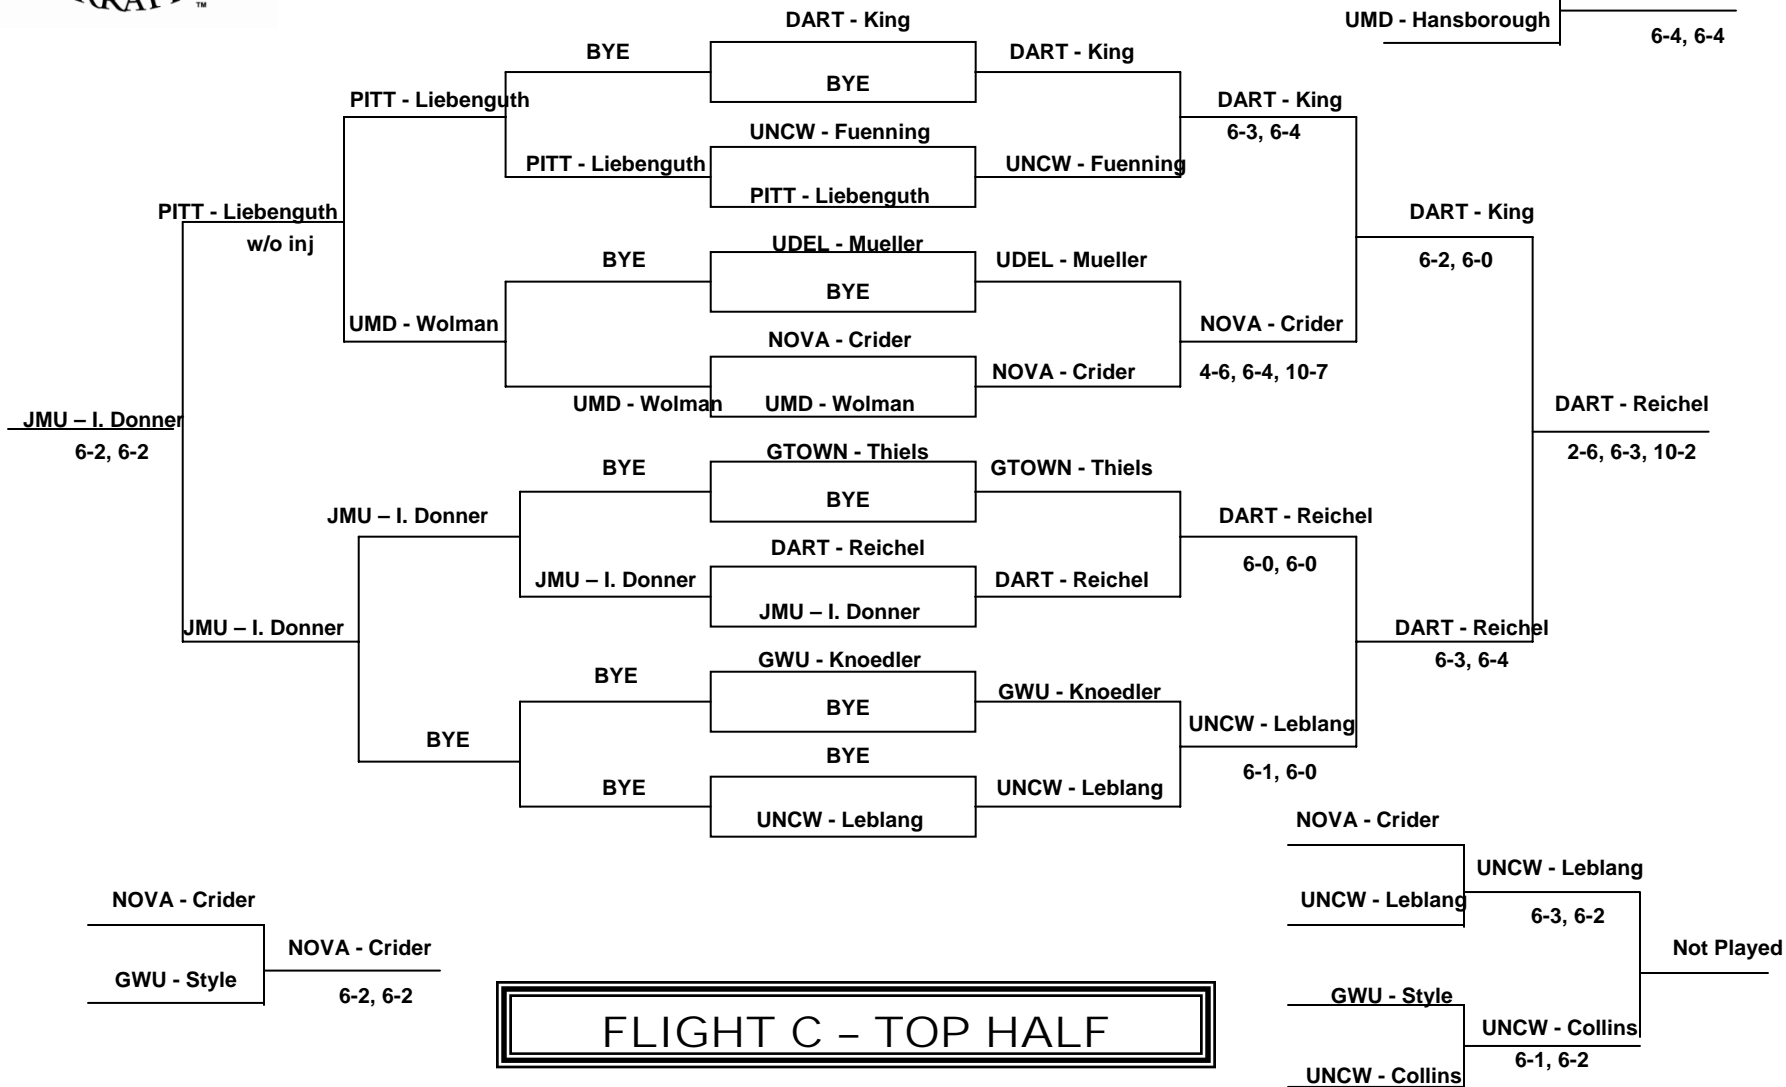

UMD - Miller

Carpeni (DART) defeats Vieth (NOVA) 6-2, 4-6 (10-4)

Dashielle (UNCW) defeats Tyner (GWU) 1-6, 7-5 (11-9)

FLIGHT B - TOP HALF

FLIGHT B – BOTTOM HALF:

University of Maryland 2008 Women's Tennis Invitational

King (DART) defeats (UNCW)Leblang 7-6(3), 6-2

DART - Reichel
 UMD - Hansborough
 UMD - Hansborough
 6-4, 6-4

FLIGHT C – BOTTOM HALF:

**University of Maryland
2008 Women's Tennis Invitational**

**TOURNAMENT
DIRECTOR:**
DJ Butler
 Joey Barnes