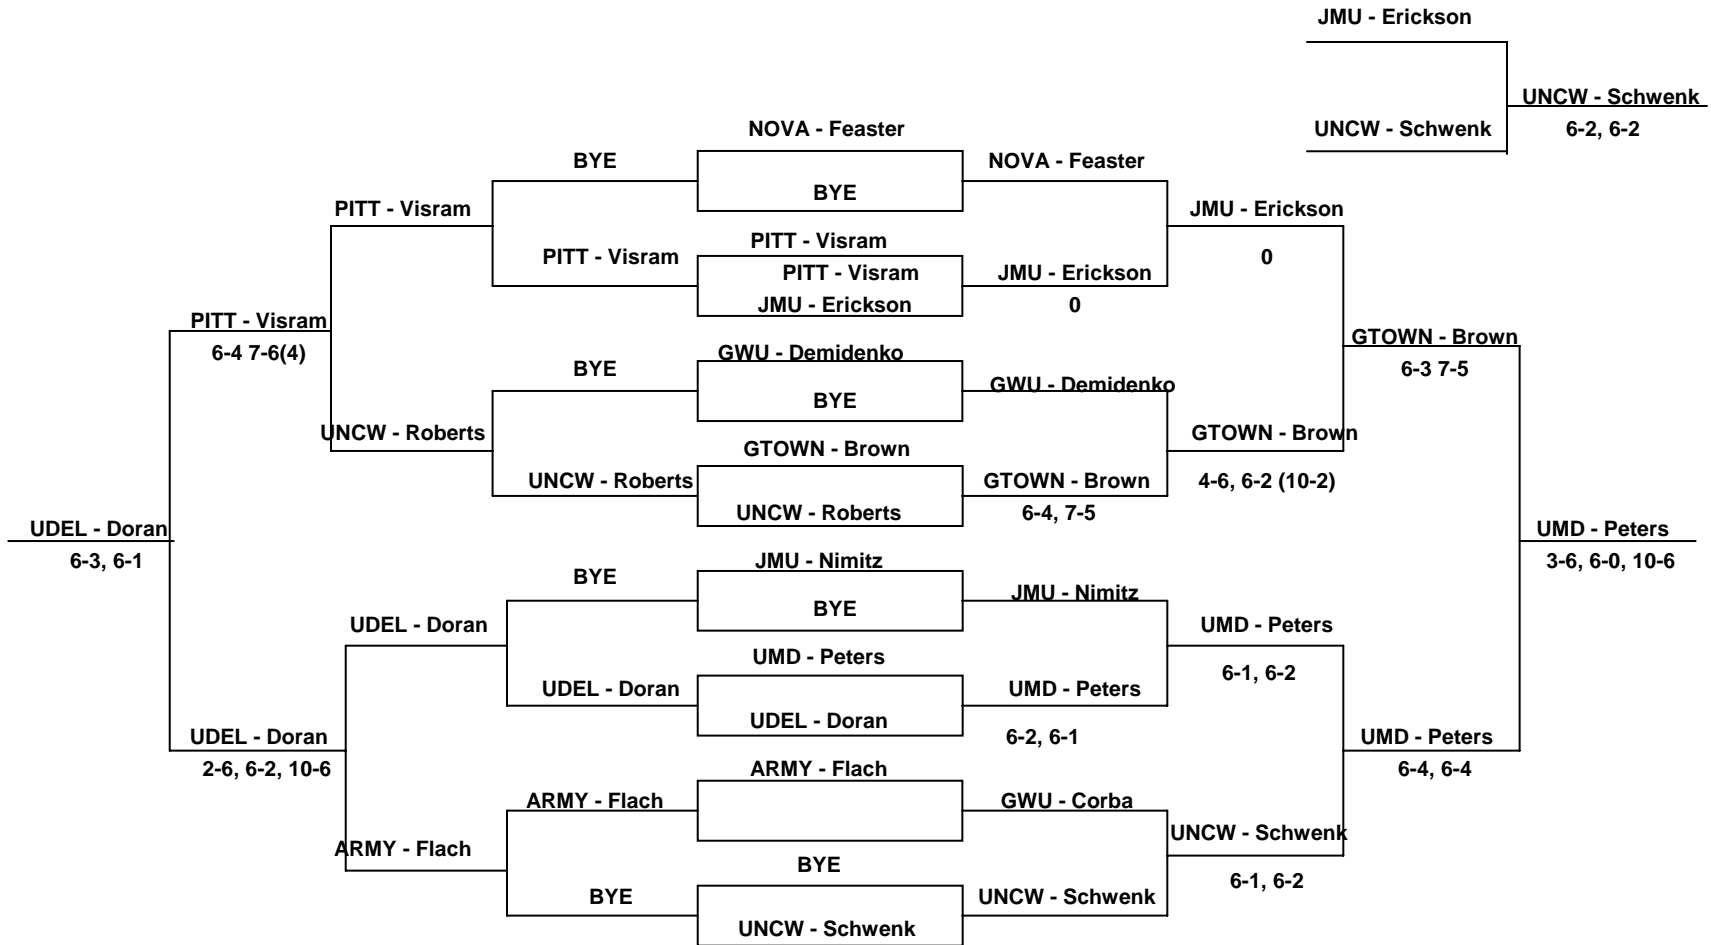

University of Maryland 2008 Women's Tennis Invitational

**TOURNAMENT
DIRECTOR:**
DJ Butler

Joey Barnes

FLIGHT A - BOTTOM HALF:

University of Maryland 2008 Women's Tennis Invitational

**TOURNAMENT
DIRECTOR:**
DJ Butler
Joey Barnes

UMD - Miller

Carpeni (DART) defeats Vieth (NOVA) 6-2, 4-6 (10-4)

Dashielle (UNCW) defeats Tyner (GWU) 1-6, 7-5 (11-9)

FLIGHT B - TOP HALF

FLIGHT B – BOTTOM HALF:

University of Maryland 2008 Women's Tennis Invitational