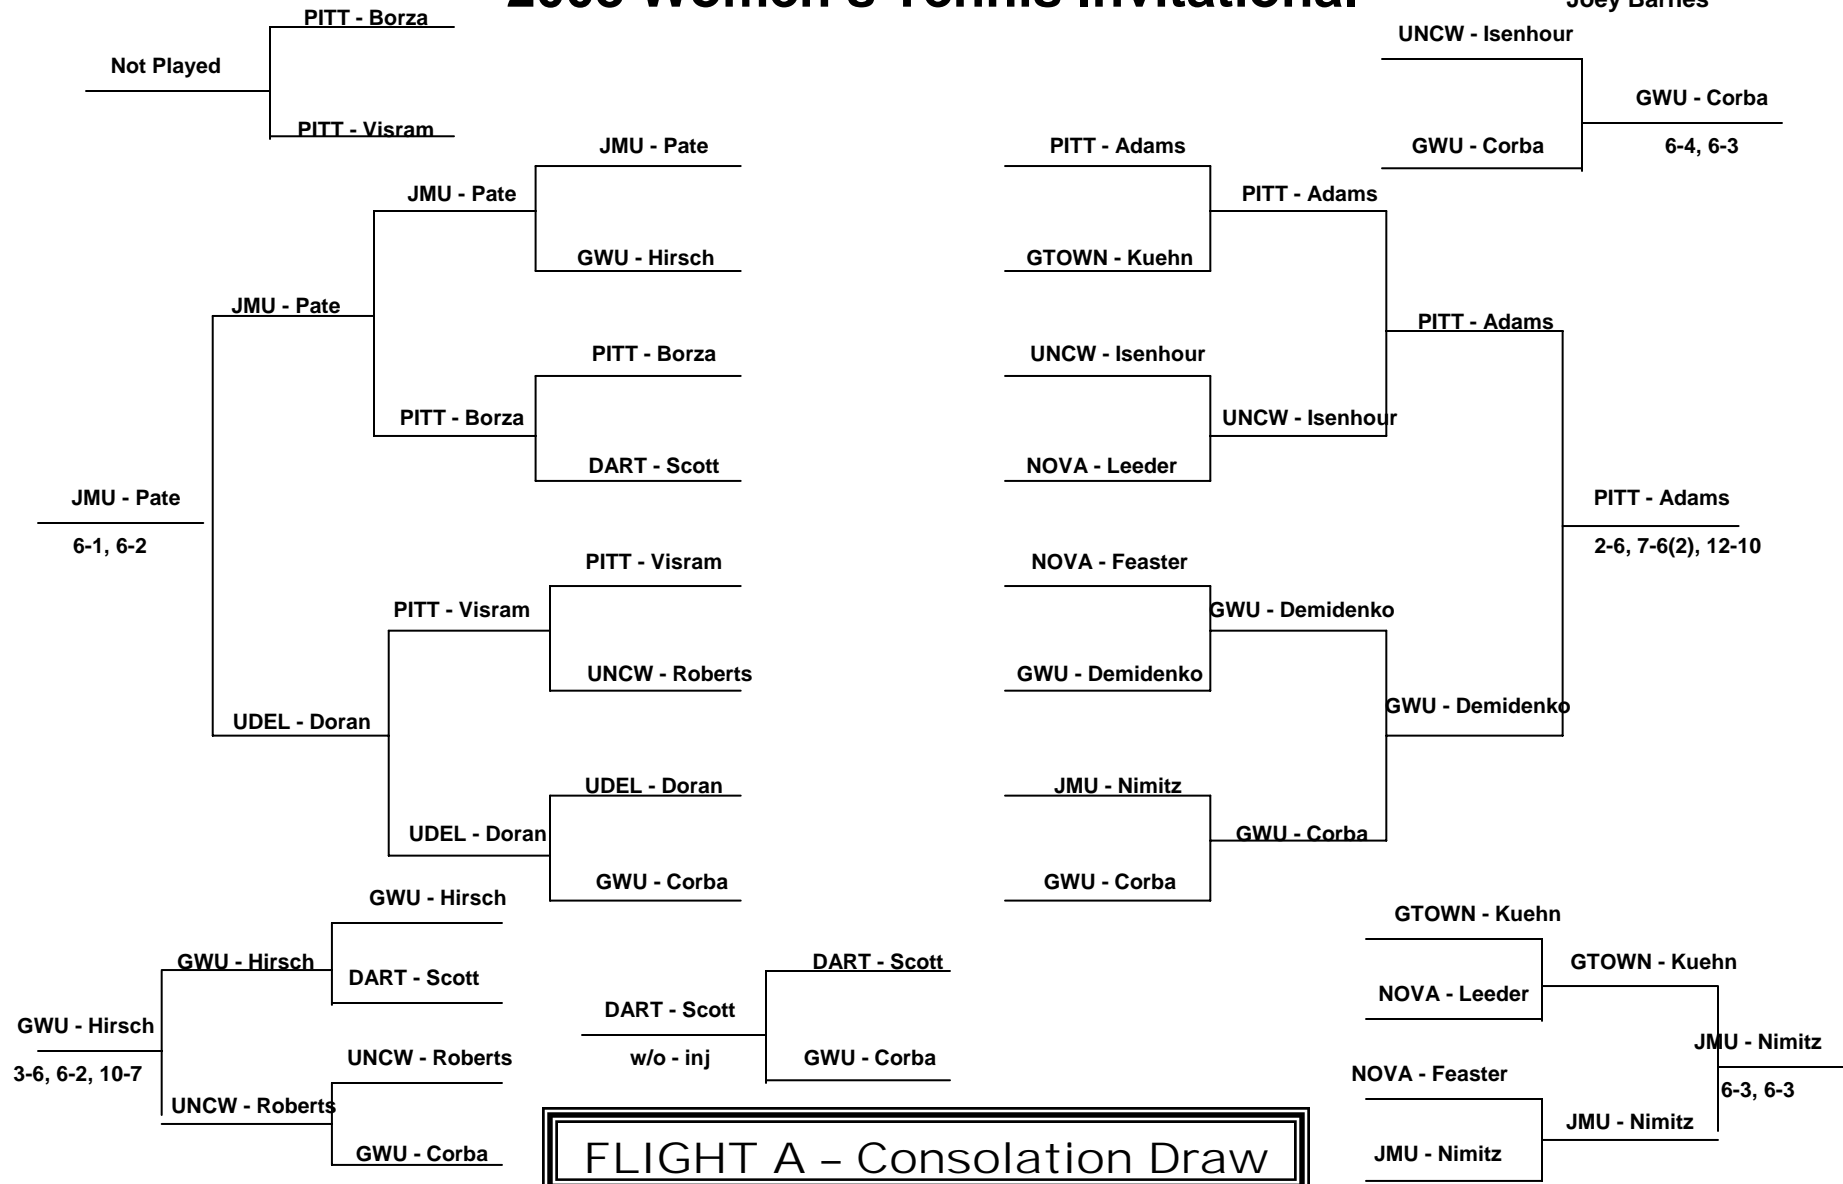

University of Maryland 2008 Women's Tennis Invitational

**TOURNAMENT
DIRECTOR:**
DJ Butler
Joey Barnes