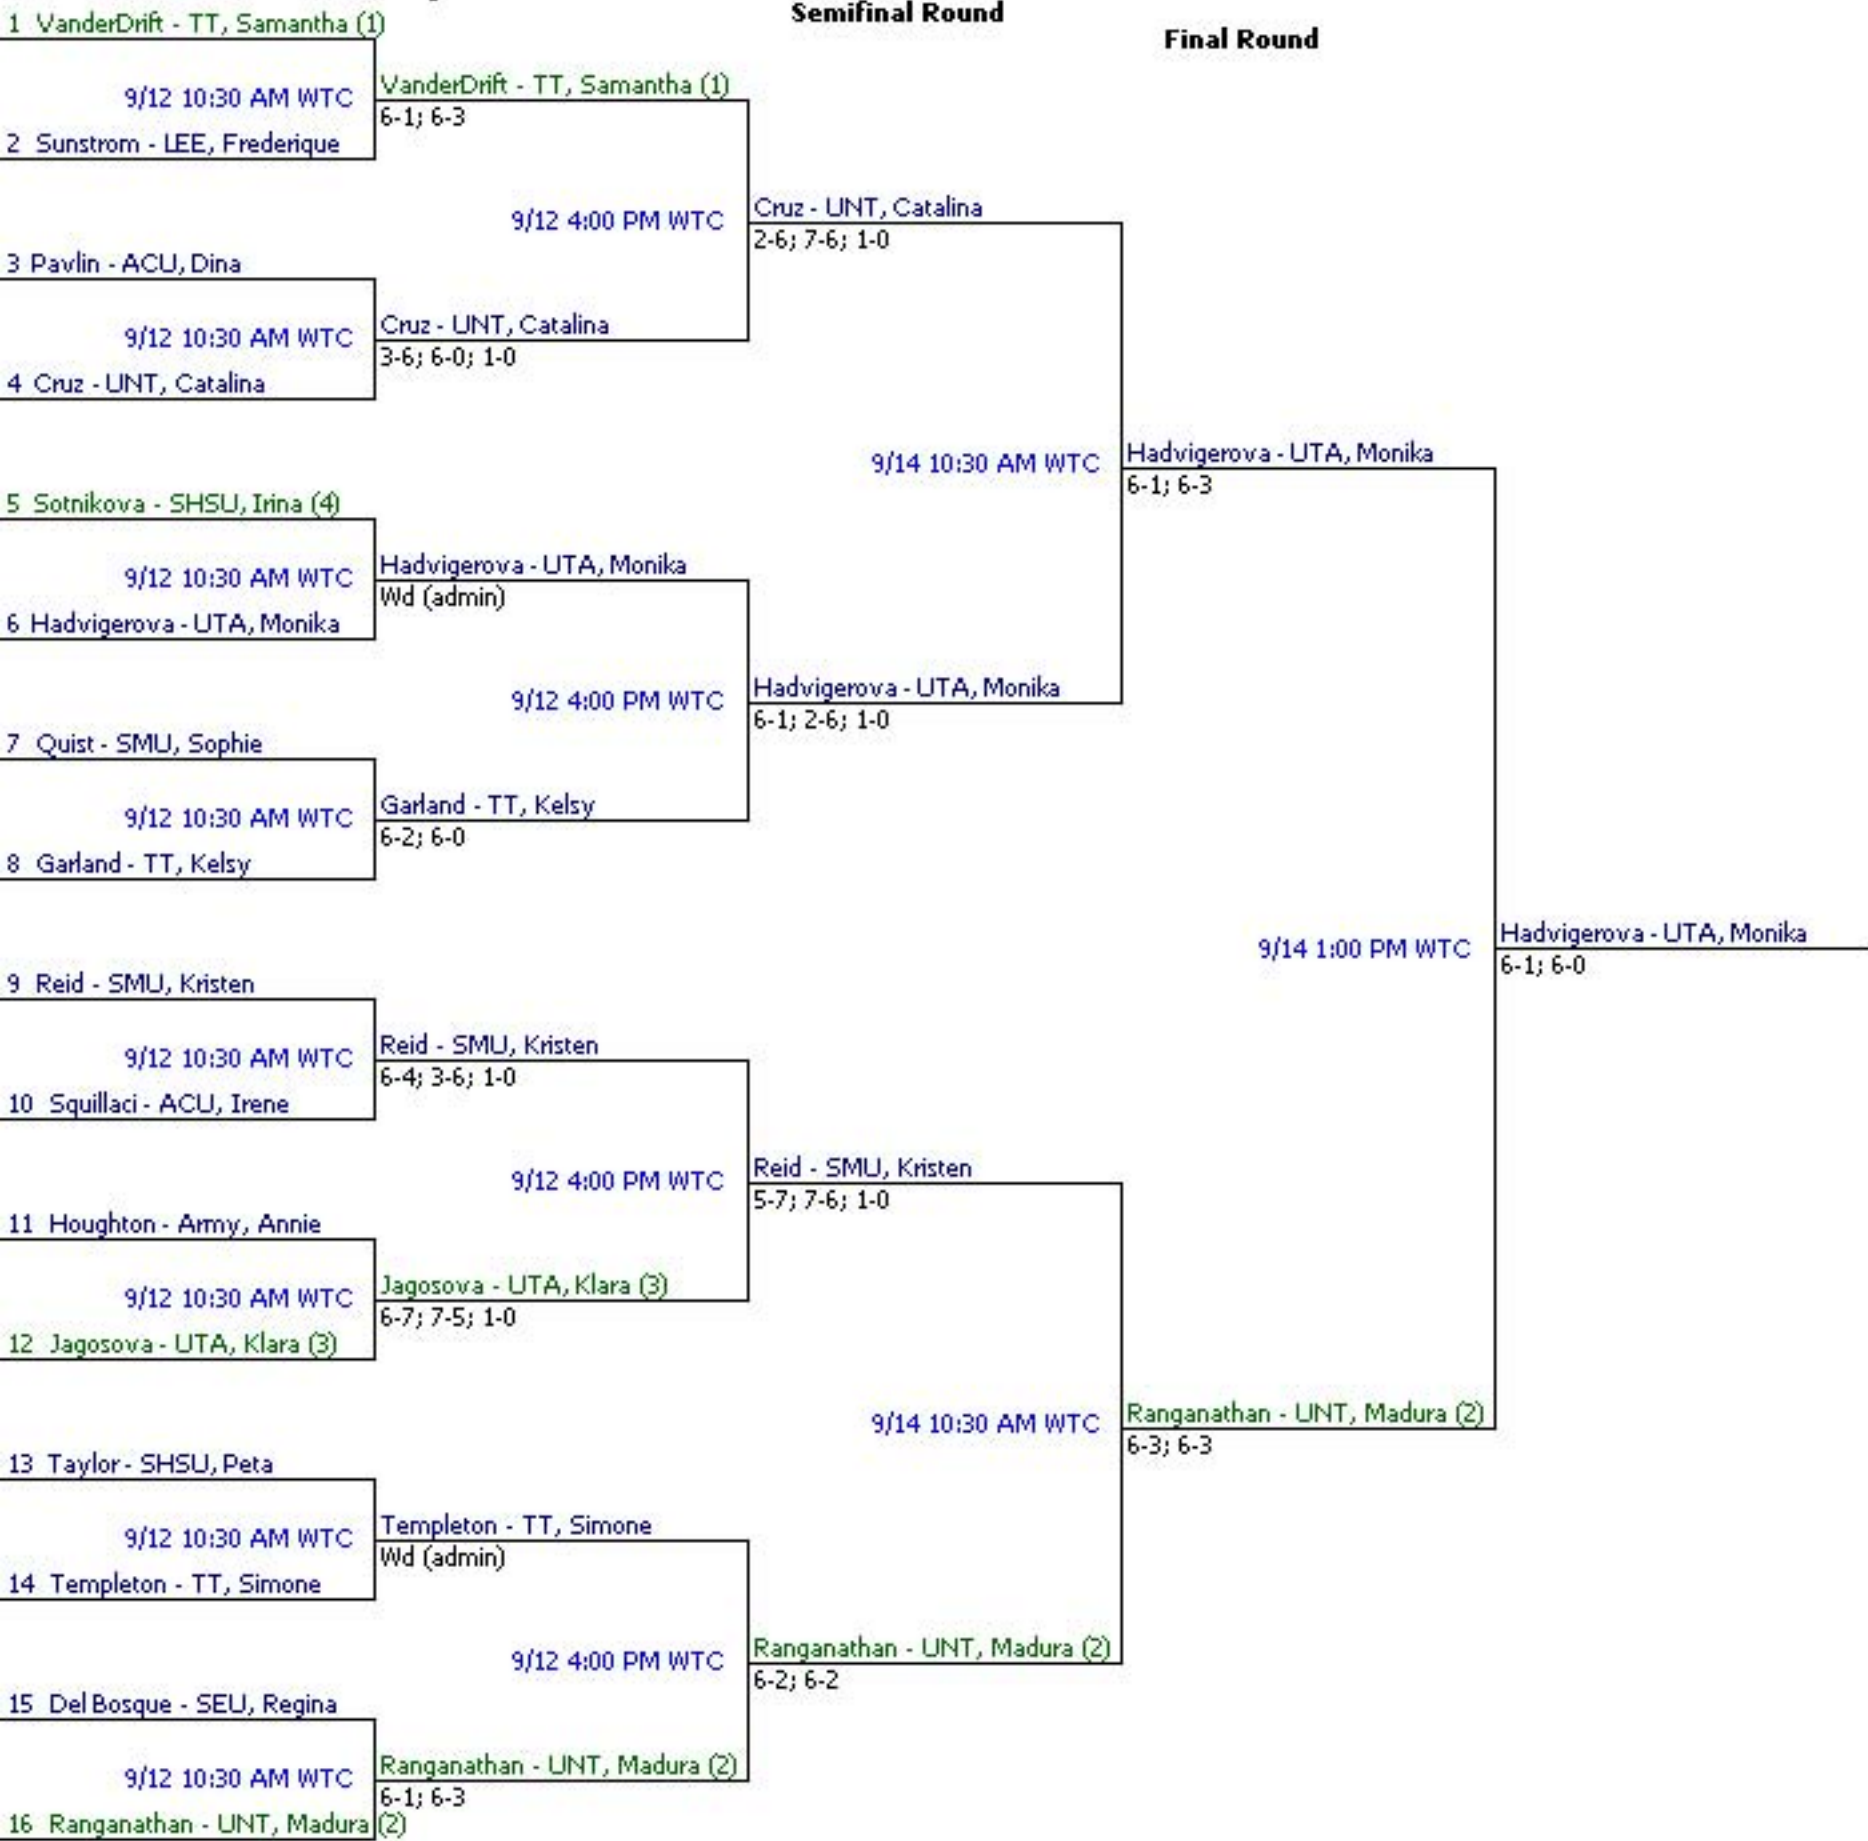

**Full Feed-in Consolation (Through QF)**  
**Draw Size: 16**

**Round of 16**

**Quarterfinal Round**

**Semifinal Round**

**Final Round**

**Full Feed-in Consolation (Through QF)**

**Draw Size: 16**

**Round of 16**