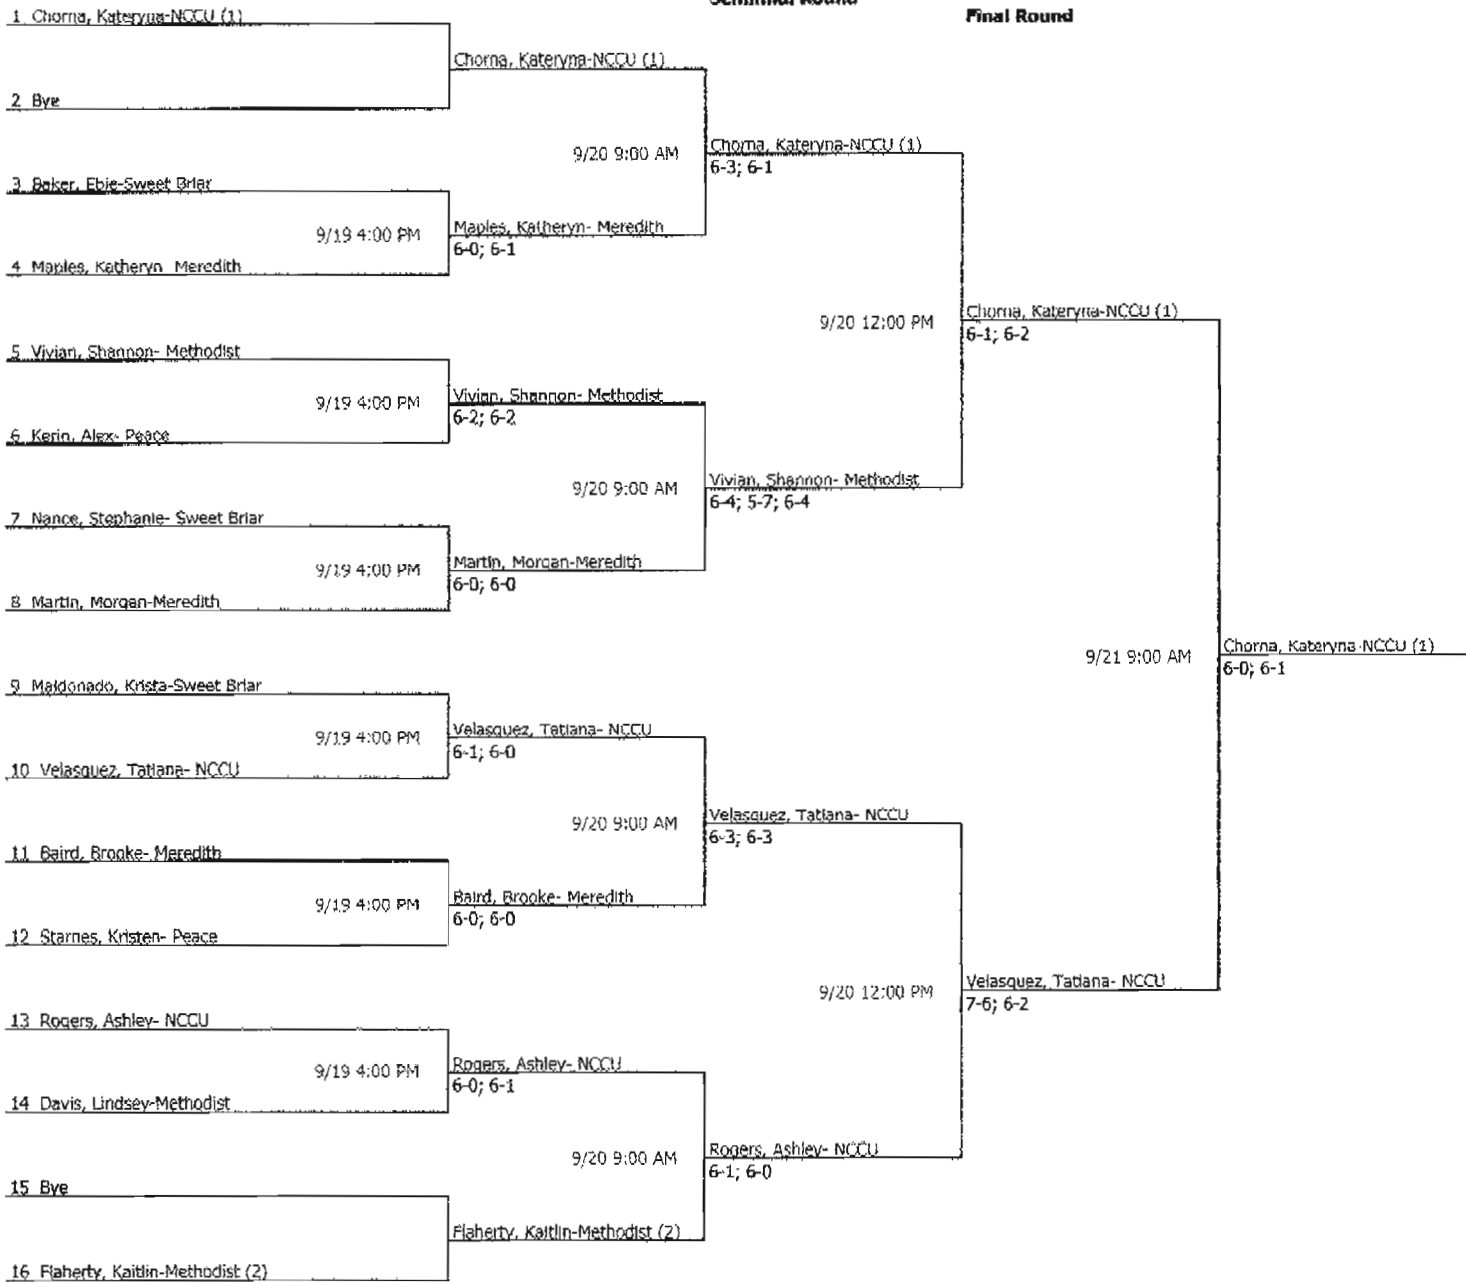

Meredith Invitational Tournament		Seeded Players	
Meredith Invitational Tournament	A Flight Singles	1. Chorna, K.	
City/State: Raleigh, NC	Section:	2. Flaherty, K.	
Director: Kcily Weaver	Referee: Lindsay Pratt		
Phone:	Date: 09/19/2008 - 09/21/2008		
			Winner: Chorna, Kateryna-NCCU

**Round of 16**

**Quarterfinal Round**

**Semifinal Round**

**Final Round**

Referee's Signature

<b>Meredith Invitational Tournament</b>		<b>Seeded Players</b>	
Meredith Invitational Tournament	A Flight Singles Consolation	1. Choma, K.	
City/State: Raleigh, NC	Section:	2. Flaherty, K.	
Director: Kelly Weaver	Referee: Lindsay Pratt		
Phone:	Date: 09/19/2008 - 09/21/2008		
			Winner: Choma, Kateryna-NCCU