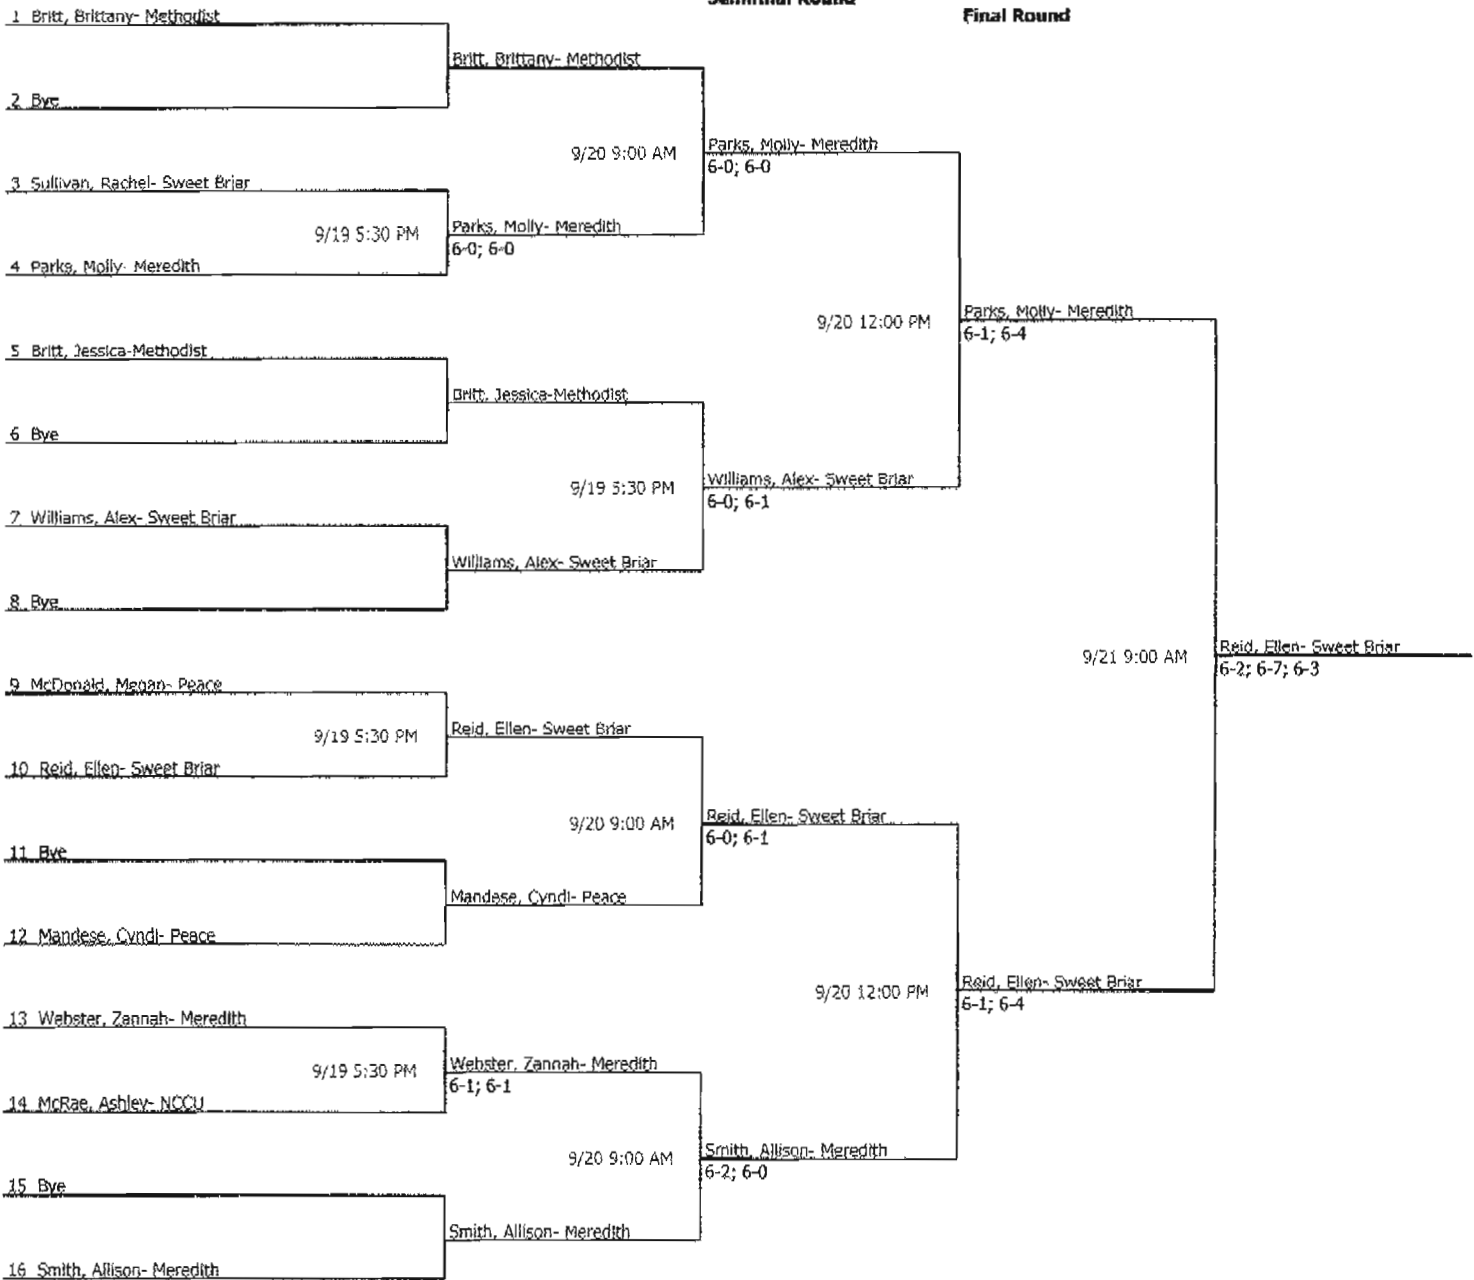

Meredith Invitational Tournament		Seeded Players			
Meredith Invitational Tournament	C Flight Singles				
City/State: Raleigh, NC	Section:				
Director: Kelly Weaver	Referee: Lindsay Pratt				
Phone:	Date: 09/19/2008 - 09/21/2008				

Winner: Reid, Ellen- Sweet Briar

Round of 16

Quarterfinal Round

Semifinal Round

Final Round

_____
Referee's Signature