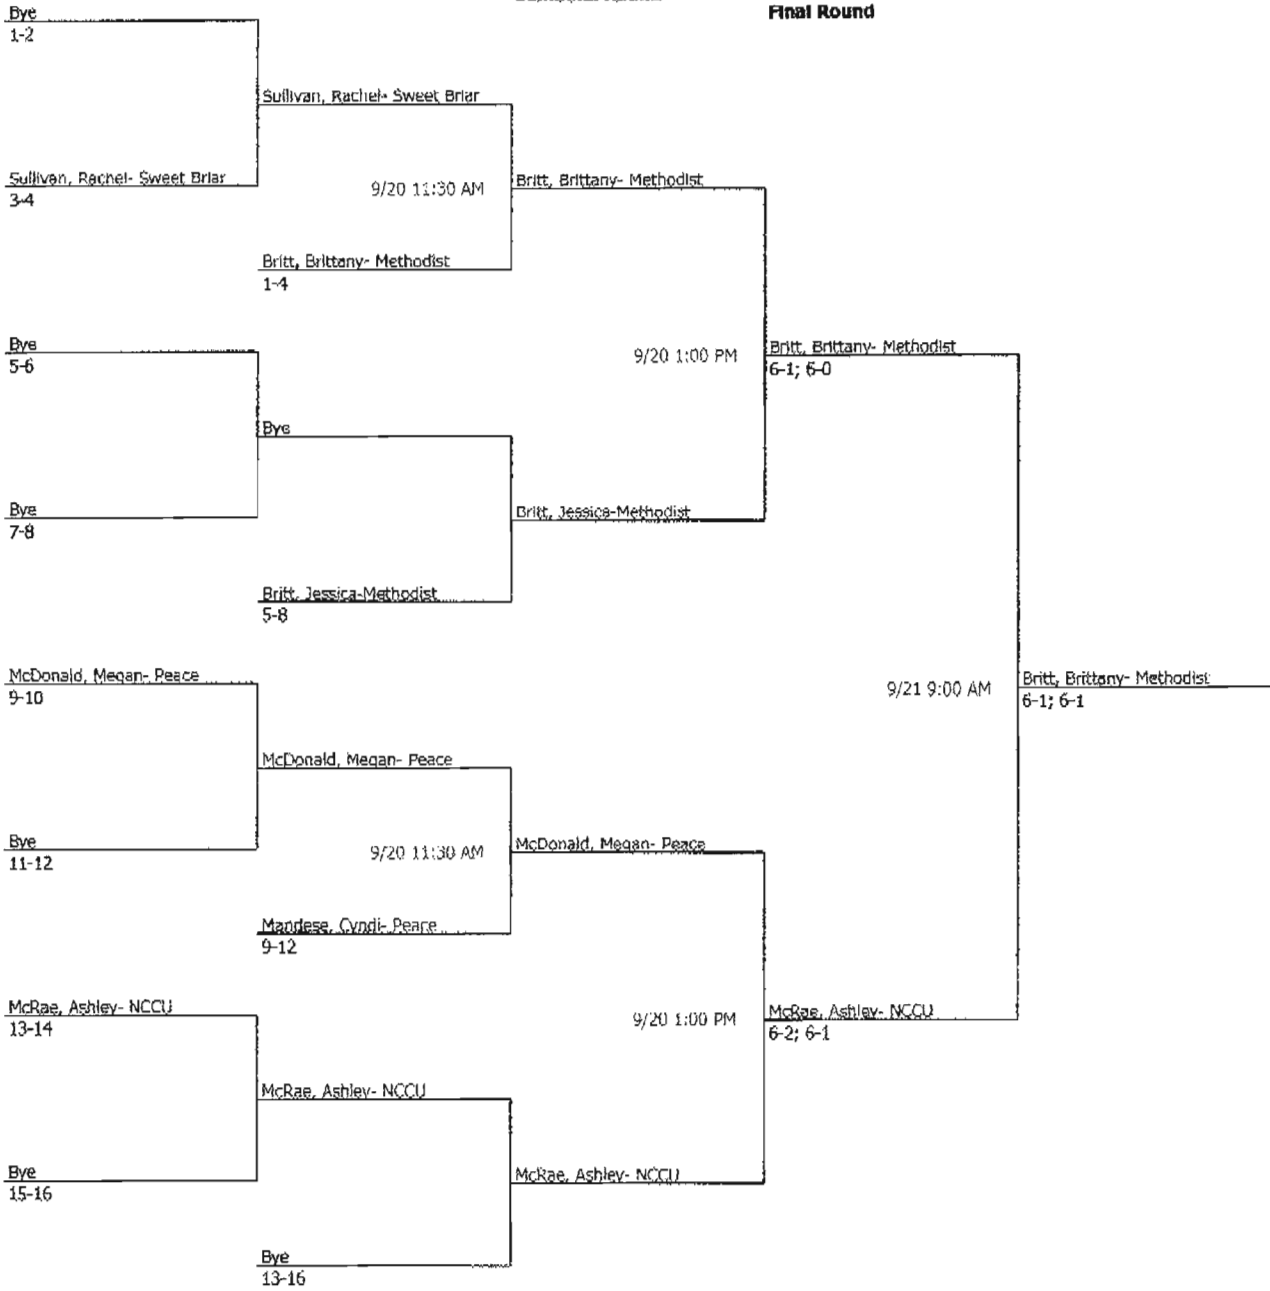

**First Round**

**Quarterfinal Round**

**Semifinal Round**

**Final Round**

\_\_\_\_\_  
Referee's Signature

<b>Meredith Invitational Tournament</b>		<b>Seeded Players</b>	
Meredith Invitational Tournament	A Flight Doubles	1. Chorna - Medina	
City/State: Raleigh, NC	Section:	2. Flaherty - Viv...	
Director: Kelly Weaver	Referee: Lindsay Pratt		
Phone:	Date: 09/19/2008 - 09/21/2008		
			Winner: Chorna - Medina