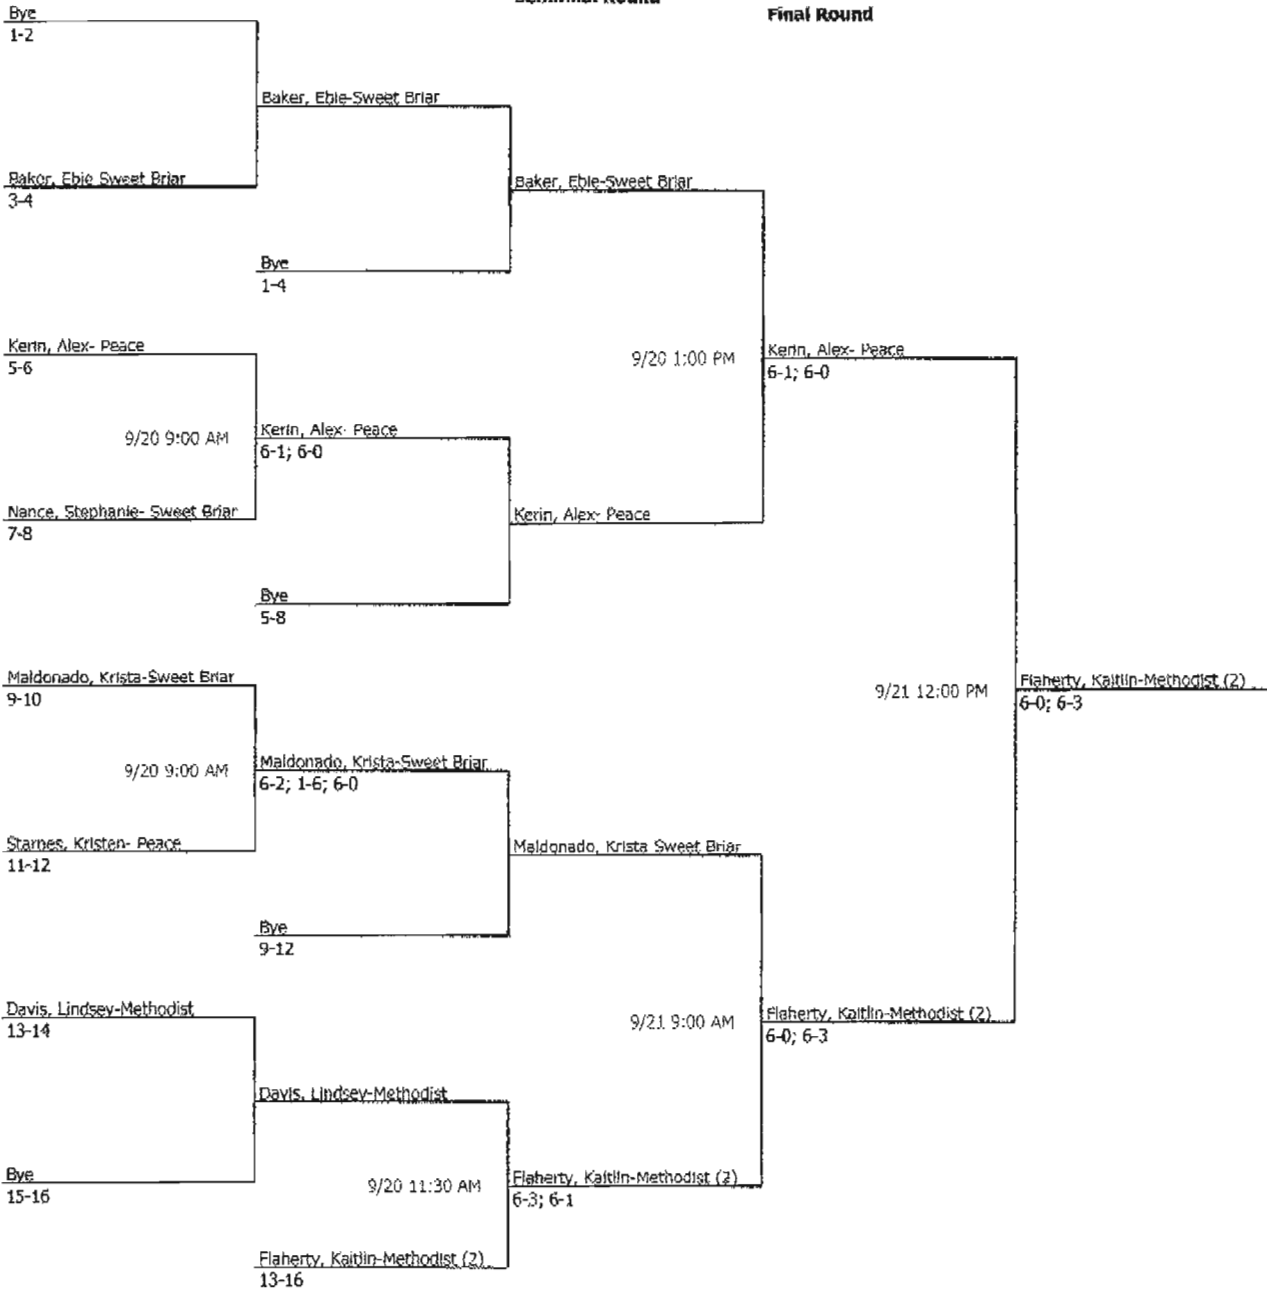

Meredith Invitational Tournament		Seeded Players	
Meredith Invitational Tournament	A Flight Singles	1. Chorna, K.	
City/State: Raleigh, NC	Section:	2. Flaherty, K.	
Director: Kcily Weaver	Referee: Lindsay Pratt		
Phone:	Date: 09/19/2008 - 09/21/2008		
			Winner: Chorna, Kateryna-NCCU

**Round of 16**

**Quarterfinal Round**

**Semifinal Round**

**Final Round**

Referee's Signature

<b>Meredith Invitational Tournament</b>		<b>Seeded Players</b>	
Meredith Invitational Tournament	A Flight Singles Consolation	1. Choma, K.	
City/State: Raleigh, NC	Section:	2. Flaherty, K.	
Director: Kelly Weaver	Referee: Lindsay Pratt		
Phone:	Date: 09/19/2008 - 09/21/2008		
			Winner: Choma, Kateryna-NCCU

**First Round**

**Quarterfinal Round**

**Semifinal Round**

**Final Round**

\_\_\_\_\_  
Referee's Signature

Meredith Invitational Tournament		Seeded Players			
Meredith Invitational Tournament	B Flight Singles				
City/State: Raleigh, NC	Section:				
Director: Kelly Weaver	Referee: Lindsay Pratt				
Phone:	Date: 09/19/2008 - 09/21/2008				
					Winner: Bitler, Amanda- Meredith