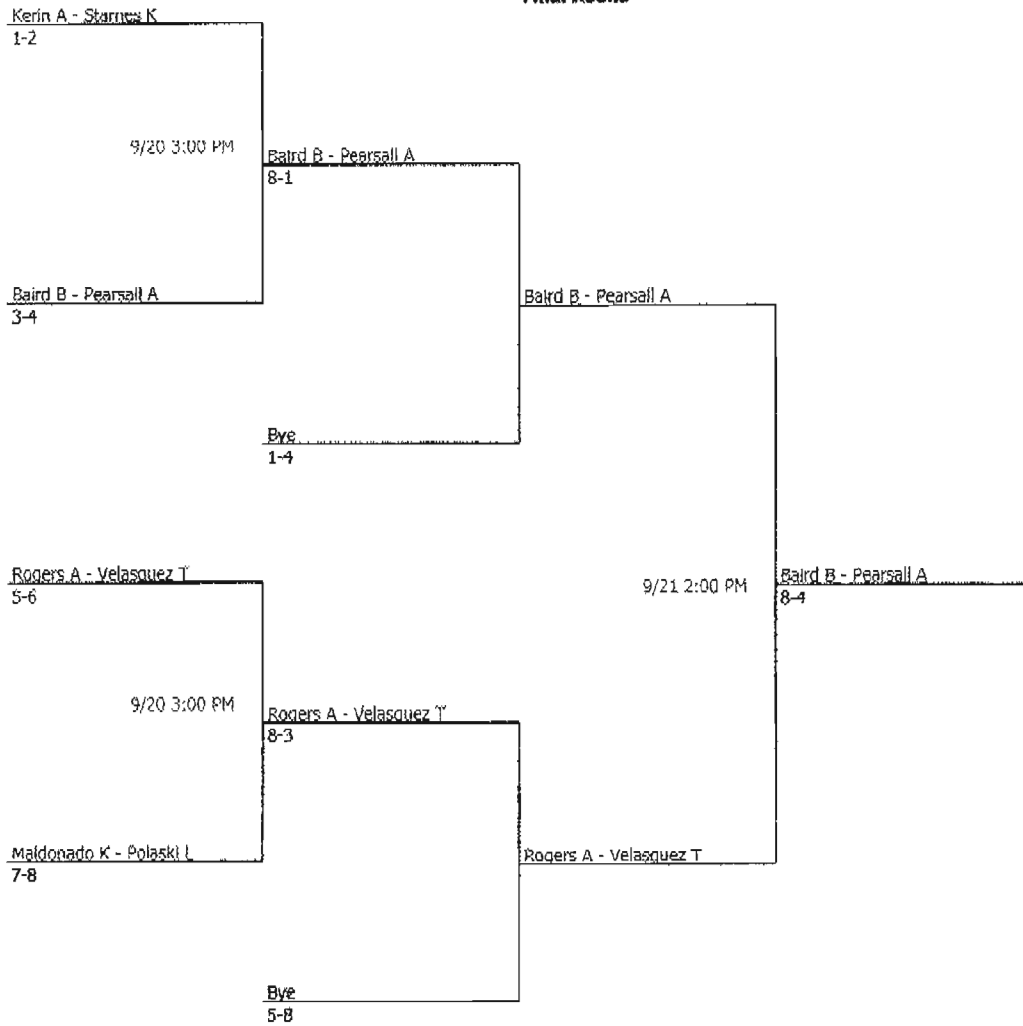

Meredith Invitational Tournament		Seeded Players			
Meredith Invitational Tournament	A Flight Doubles Consolation	1. Choma - Medina			
City/State: Raleigh, NC	Section:	2. Flaherty - Viv...			
Director: Kelly Weaver	Referee: Lindsay Pratt				
Phone:	Date: 09/19/2008 - 09/21/2008				
					Winner: Choma - Medina

Quarterfinal Round

Semifinal Round

Final Round

_____
Referee's Signature