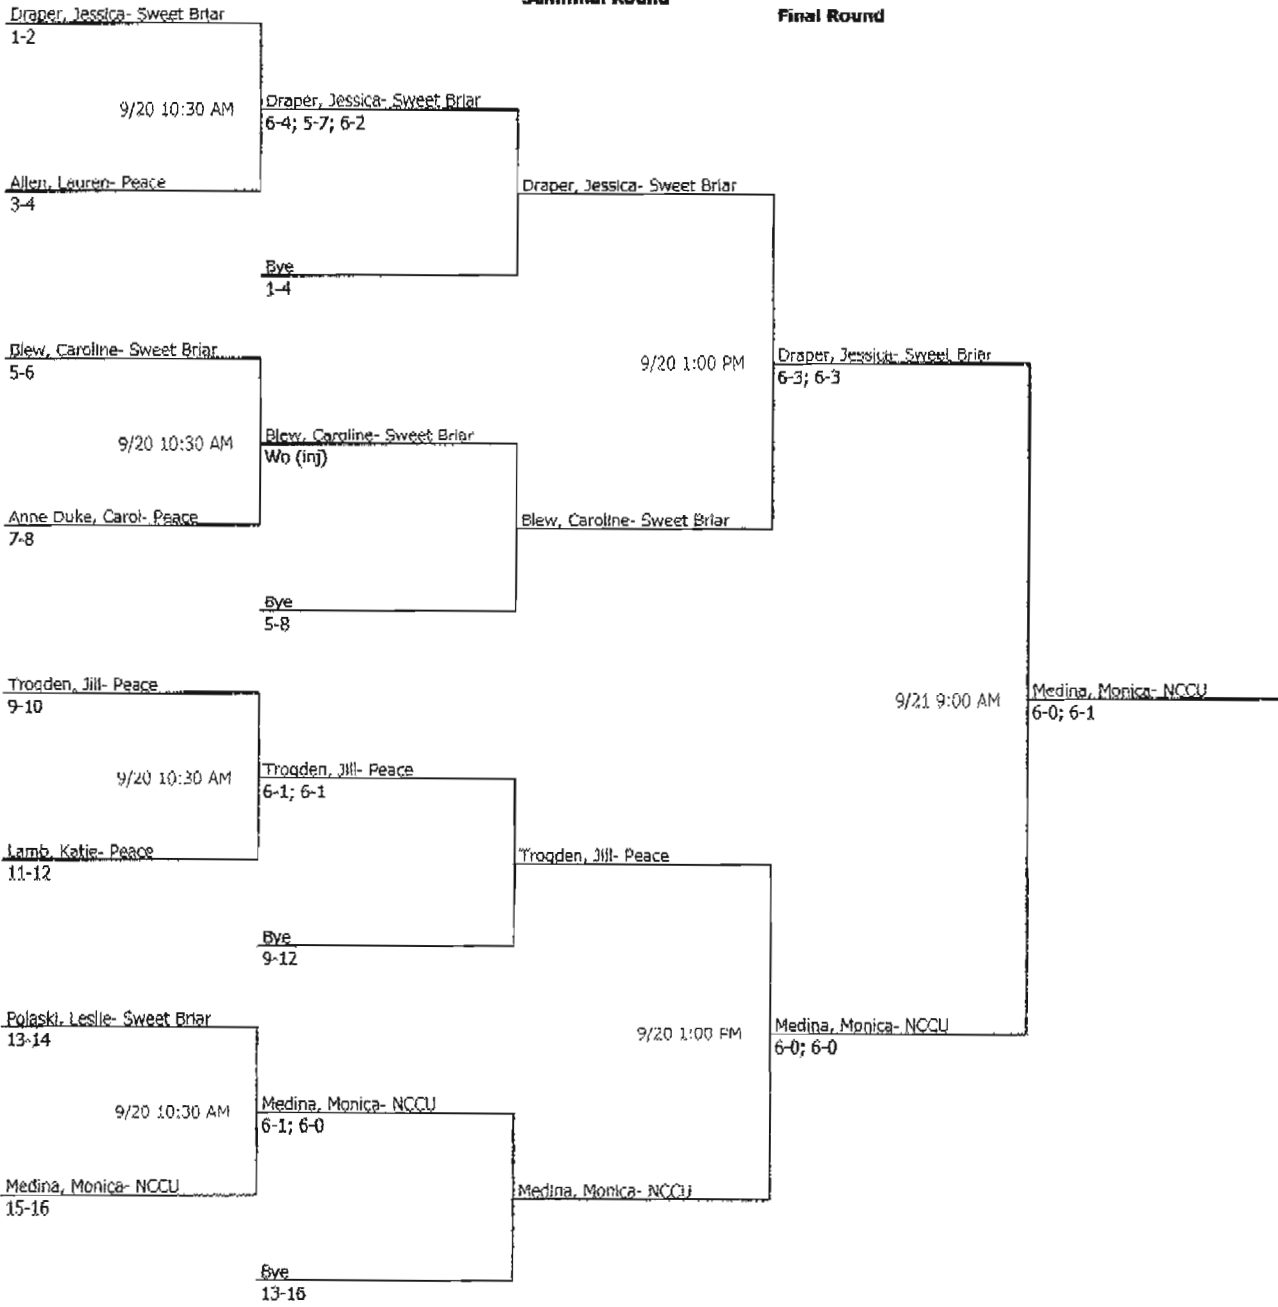

Meredith Invitational Tournament		Seeded Players			
Meredith Invitational Tournament	B Flight Singles Consolation				
City/State: Raleigh, NC	Section:				
Director: Kelly Weaver	Referee: Lindsay Pratt				
Phone:	Date: 09/19/2008 - 09/21/2008				
Winner: Bitler, Amanda- Meredith					

First Round

Quarterfinal Round

Semifinal Round

Final Round

Referee's Signature