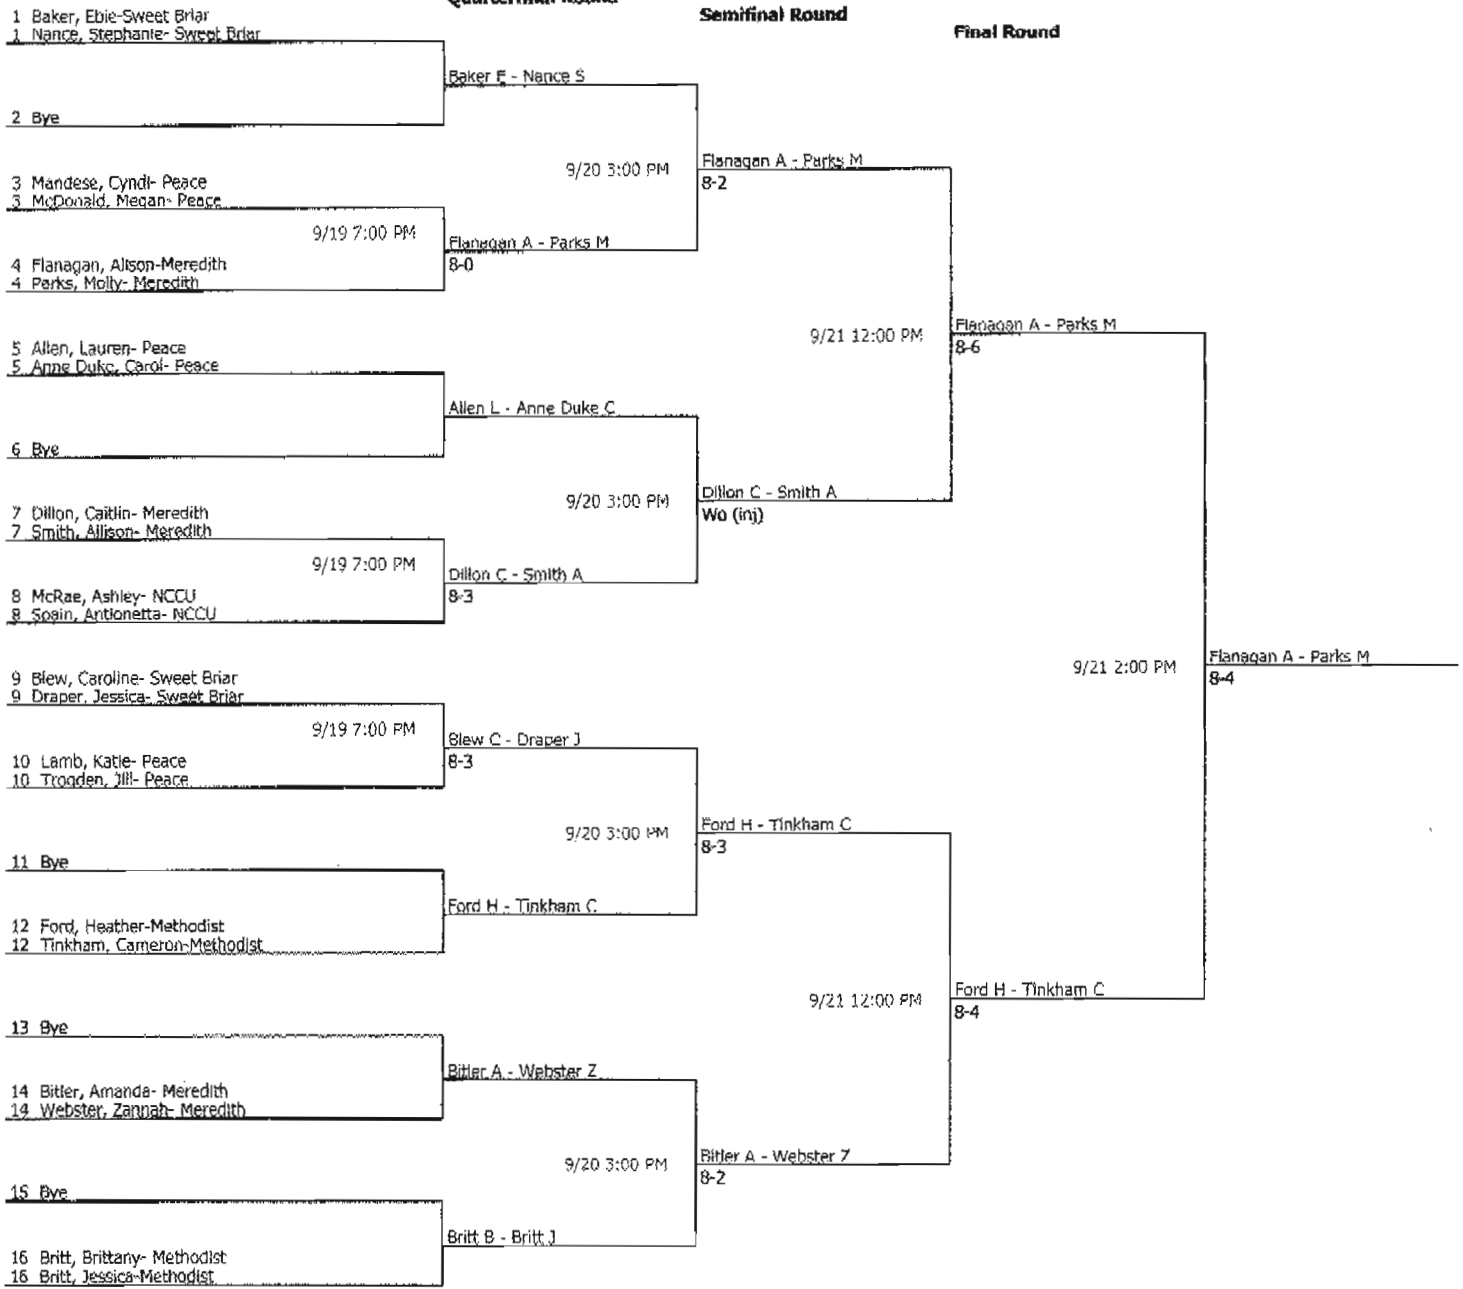

Meredith Invitational Tournament		Seeded Players	
Meredith Invitational Tournament	B Flight Doubles		
City/State: Raleigh, NC	Section:		
Director: Kelly Weaver	Referee: Lindsay Pratt		
Phone:	Date: 09/19/2008 - 09/21/2008		
			Winner: Flanagan - Parks

Round of 16

Quarterfinal Round

Semifinal Round

Final Round

Referee's Signature