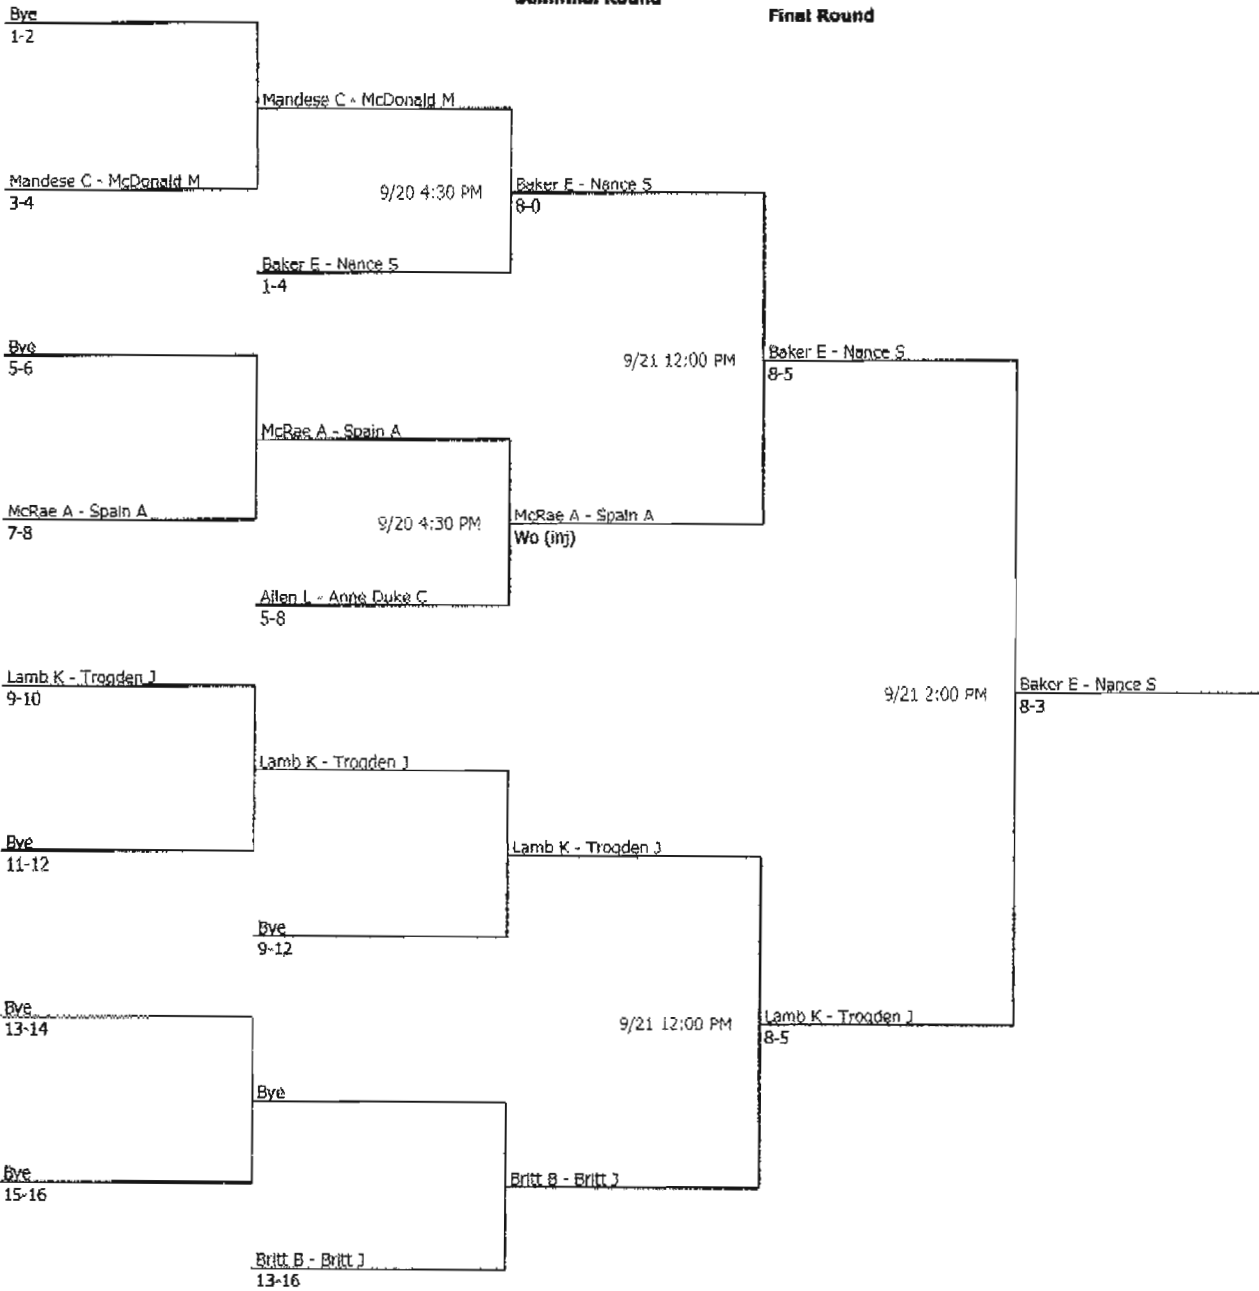

Meredith Invitational Tournament		Seeded Players	
Meredith Invitational Tournament	B Flight Doubles Consolation		
City/State: Raleigh, NC	Section:		
Director: Kelly Weaver	Referee: Lindsey Pratt		
Phone:	Date: 09/19/2008 - 09/21/2008		
			Winner: Flanagan - Parks

First Round

Quarterfinal Round

Semifinal Round

Final Round

Referee's Signature