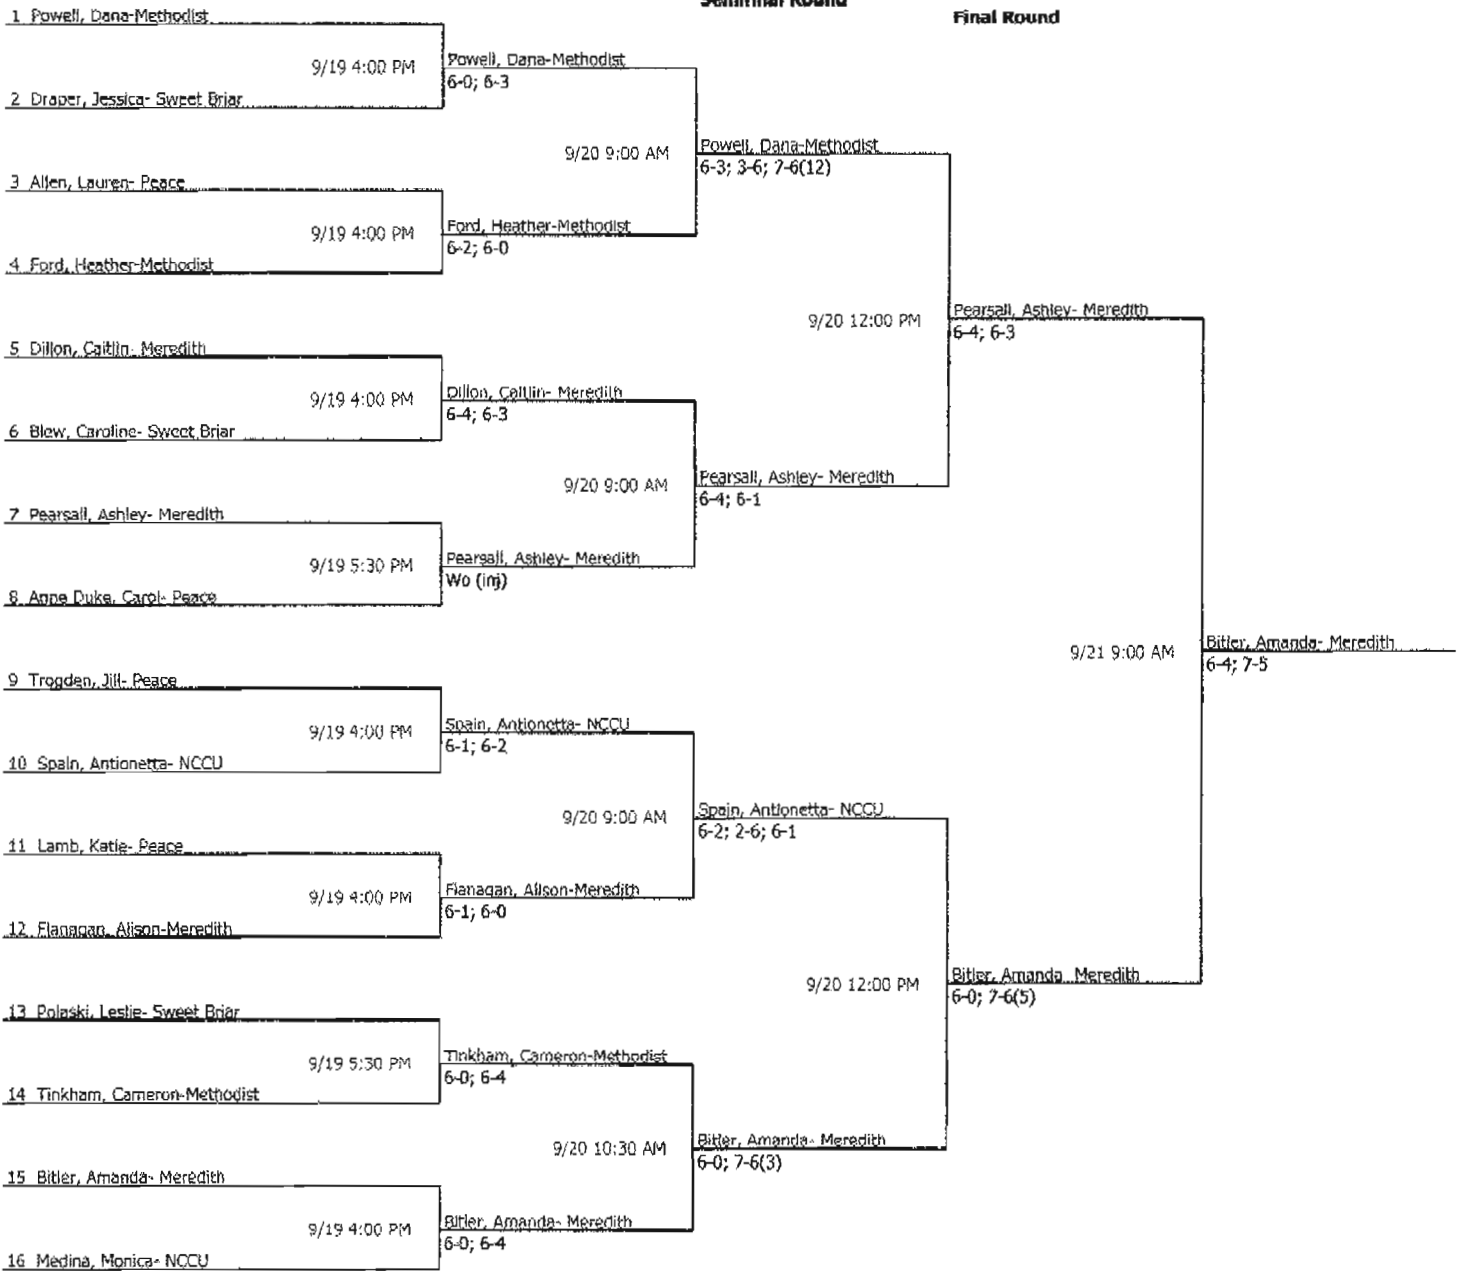

Meredith Invitational Tournament		Seeded Players			
Meredith Invitational Tournament	B Flight Singles				
City/State: Raleigh, NC	Section:				
Director: Kelly Weaver	Referee: Lindsay Pratt				
Phone:	Date: 09/19/2008 - 09/21/2008				
					Winner: Bitler, Amanda- Meredith

Round of 16

Quarterfinal Round

Semifinal Round

Final Round

Referee's Signature