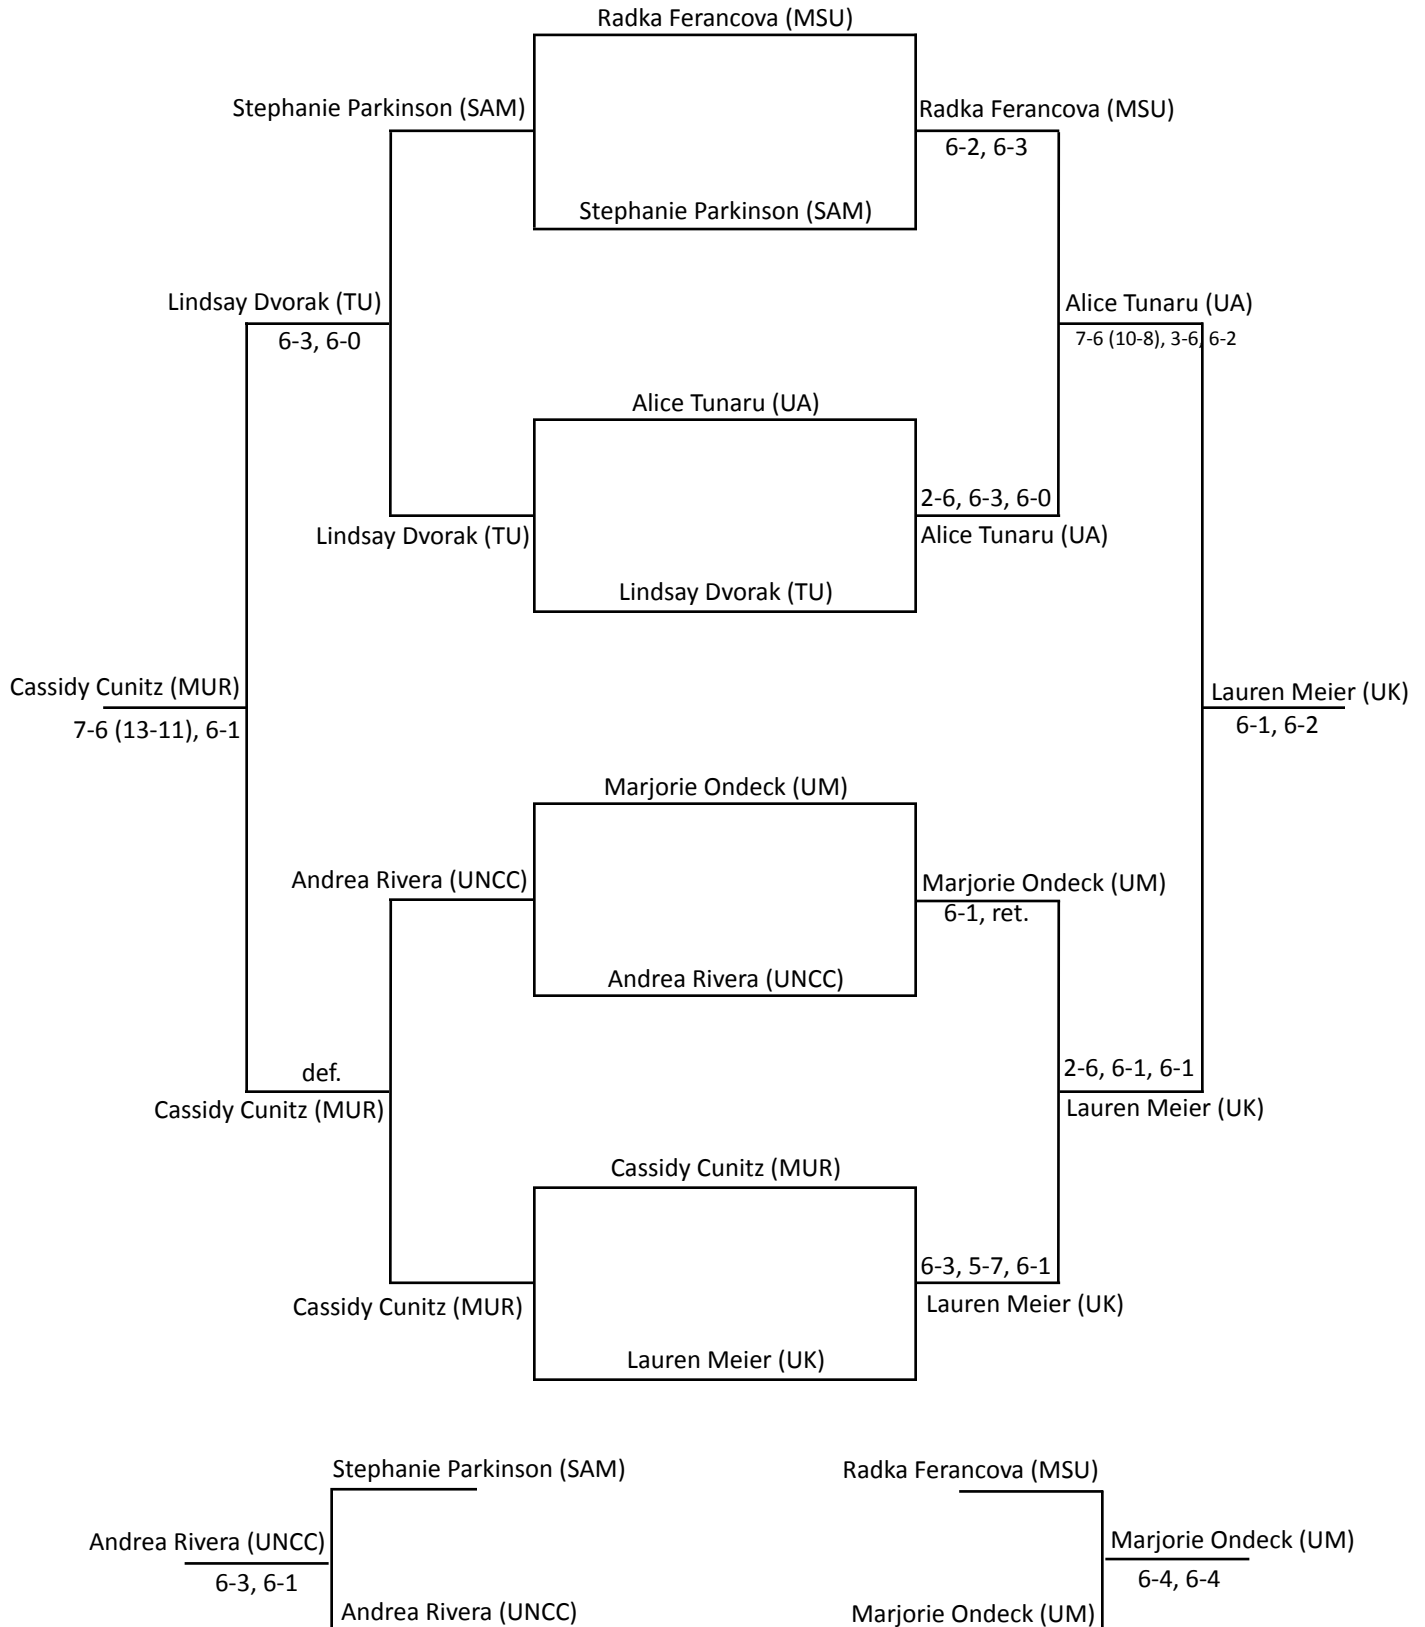

2008 Roberta Alison Fall Classic Singles - Crimson Draw

2008 Roberta Alison Fall Classic Singles - White Draw

UA - Alabama, AUM - Auburn-Montgomery, GSU - Georgia State, UK - Kentucky, UM - Memphis, MSU - Mississippi State, MUR - Murray State, SAM - Samford, TTU - Tennessee Tech, TU - Tulane, UNCC - UNC Charlotte

2008 Roberta Alison Fall Classic

Singles - Gold Draw

UA - Alabama, AUM - Auburn-Montgomery, GSU - Georgia State, UK - Kentucky, UM - Memphis, MSU - Mississippi State, MUR - Murray State, SAM - Samford, TTU - Tennessee Tech, TU - Tulane, UNCC - UNC Charlotte

2008 Roberta Alison Fall Classic

Singles - Silver Draw

2008 Roberta Alison Fall Classic

Singles - Bronze Draw

UA - Alabama, AUM - Auburn-Montgomery, GSU - Georgia State, UK - Kentucky, UM - Memphis, MSU - Mississippi State, MUR - Murray State, SAM - Samford, TTU - Tennessee Tech, TU - Tulane, UNCC - UNC Charlotte