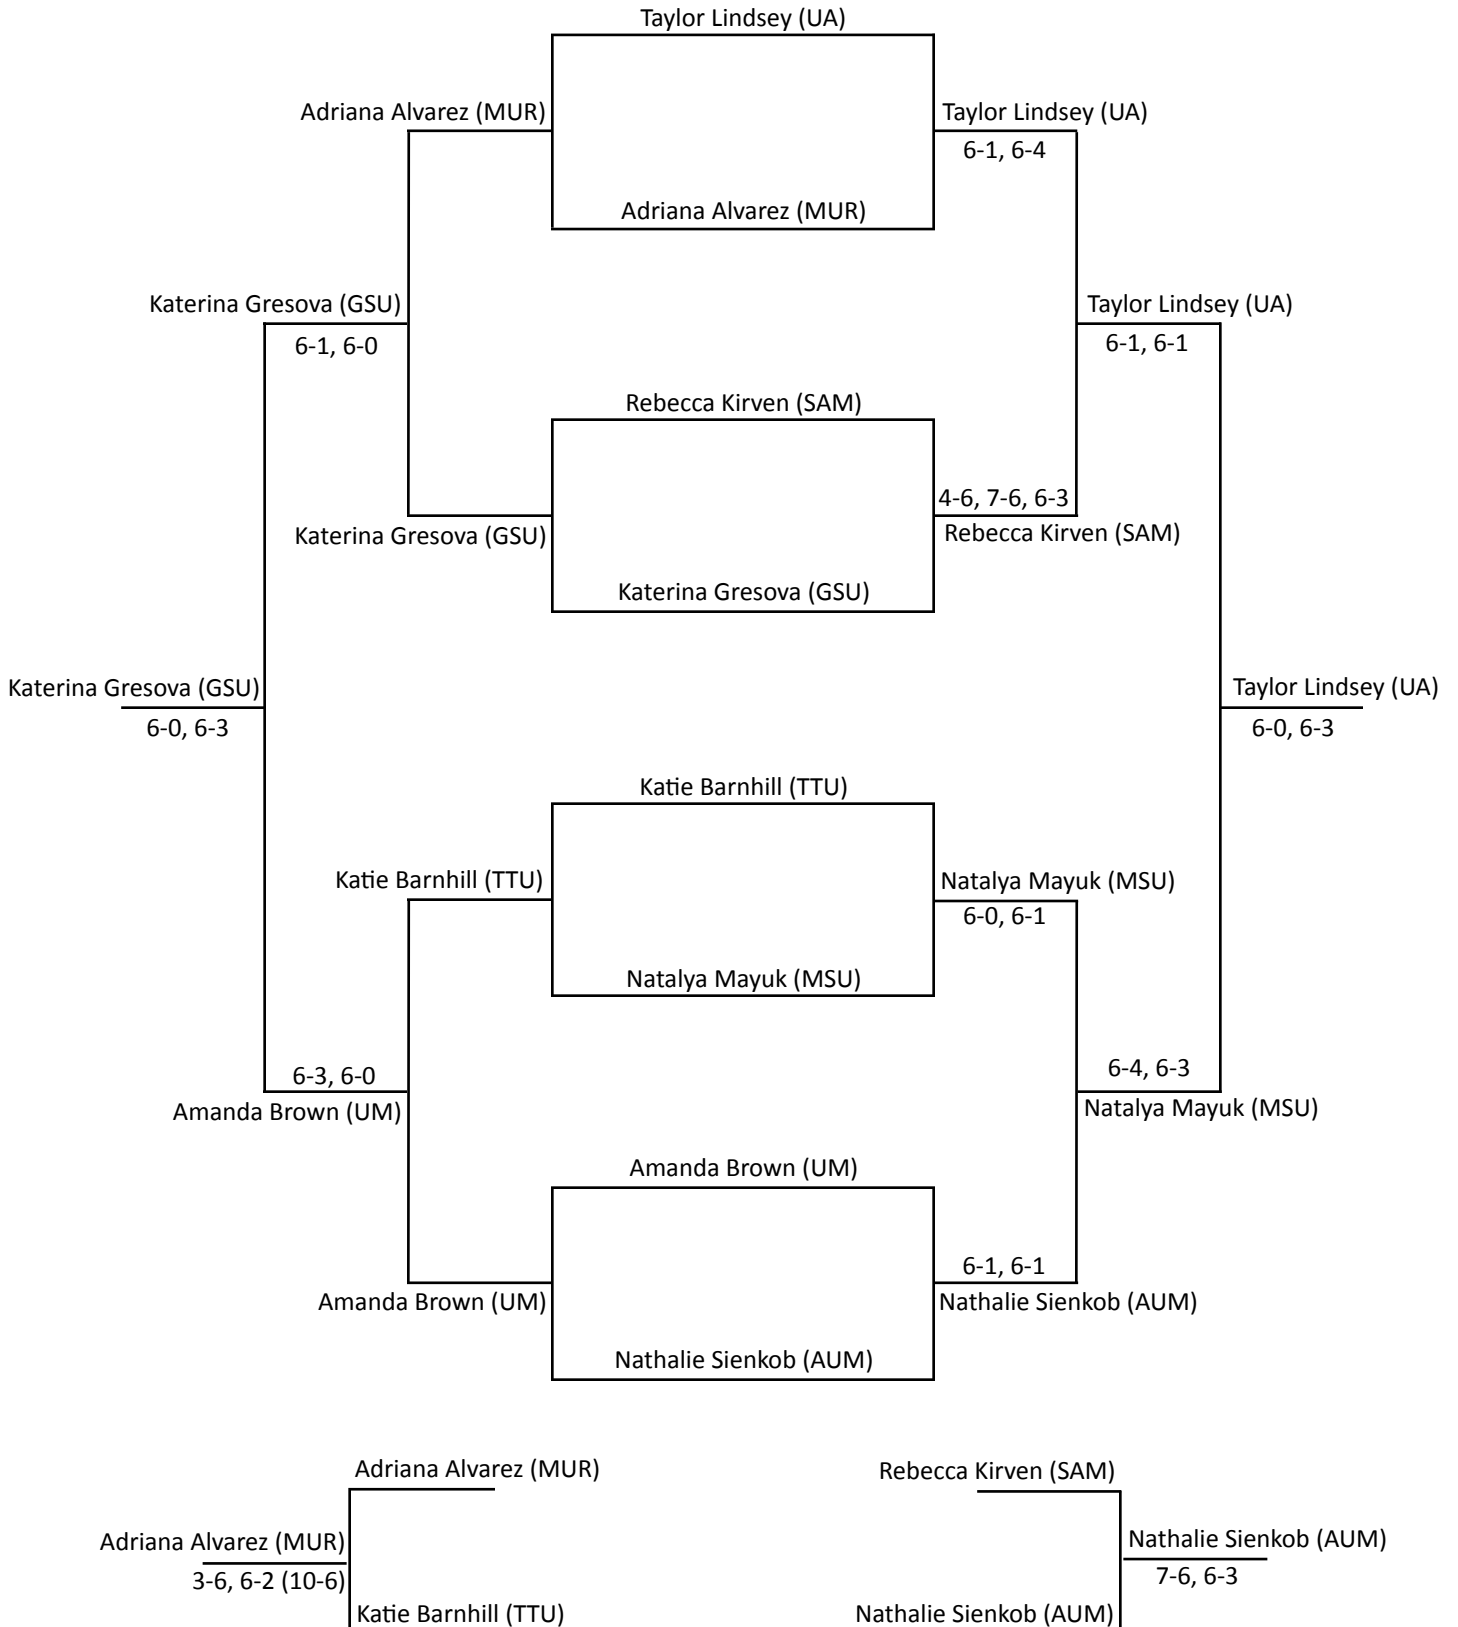

2008 Roberta Alison Fall Classic Singles - Crimson Draw

2008 Roberta Alison Fall Classic Singles - White Draw

UA - Alabama, AUM - Auburn-Montgomery, GSU - Georgia State, UK - Kentucky, UM - Memphis, MSU - Mississippi State, MUR - Murray State, SAM - Samford, TTU - Tennessee Tech, TU - Tulane, UNCC - UNC Charlotte

2008 Roberta Alison Fall Classic

Singles - Gold Draw

UA - Alabama, AUM - Auburn-Montgomery, GSU - Georgia State, UK - Kentucky, UM - Memphis, MSU - Mississippi State, MUR - Murray State, SAM - Samford, TTU - Tennessee Tech, TU - Tulane, UNCC - UNC Charlotte

2008 Roberta Alison Fall Classic

Singles - Silver Draw

2008 Roberta Alison Fall Classic

Singles - Bronze Draw

UA - Alabama, AUM - Auburn-Montgomery, GSU - Georgia State, UK - Kentucky, UM - Memphis, MSU - Mississippi State, MUR - Murray State, SAM - Samford, TTU - Tennessee Tech, TU - Tulane, UNCC - UNC Charlotte