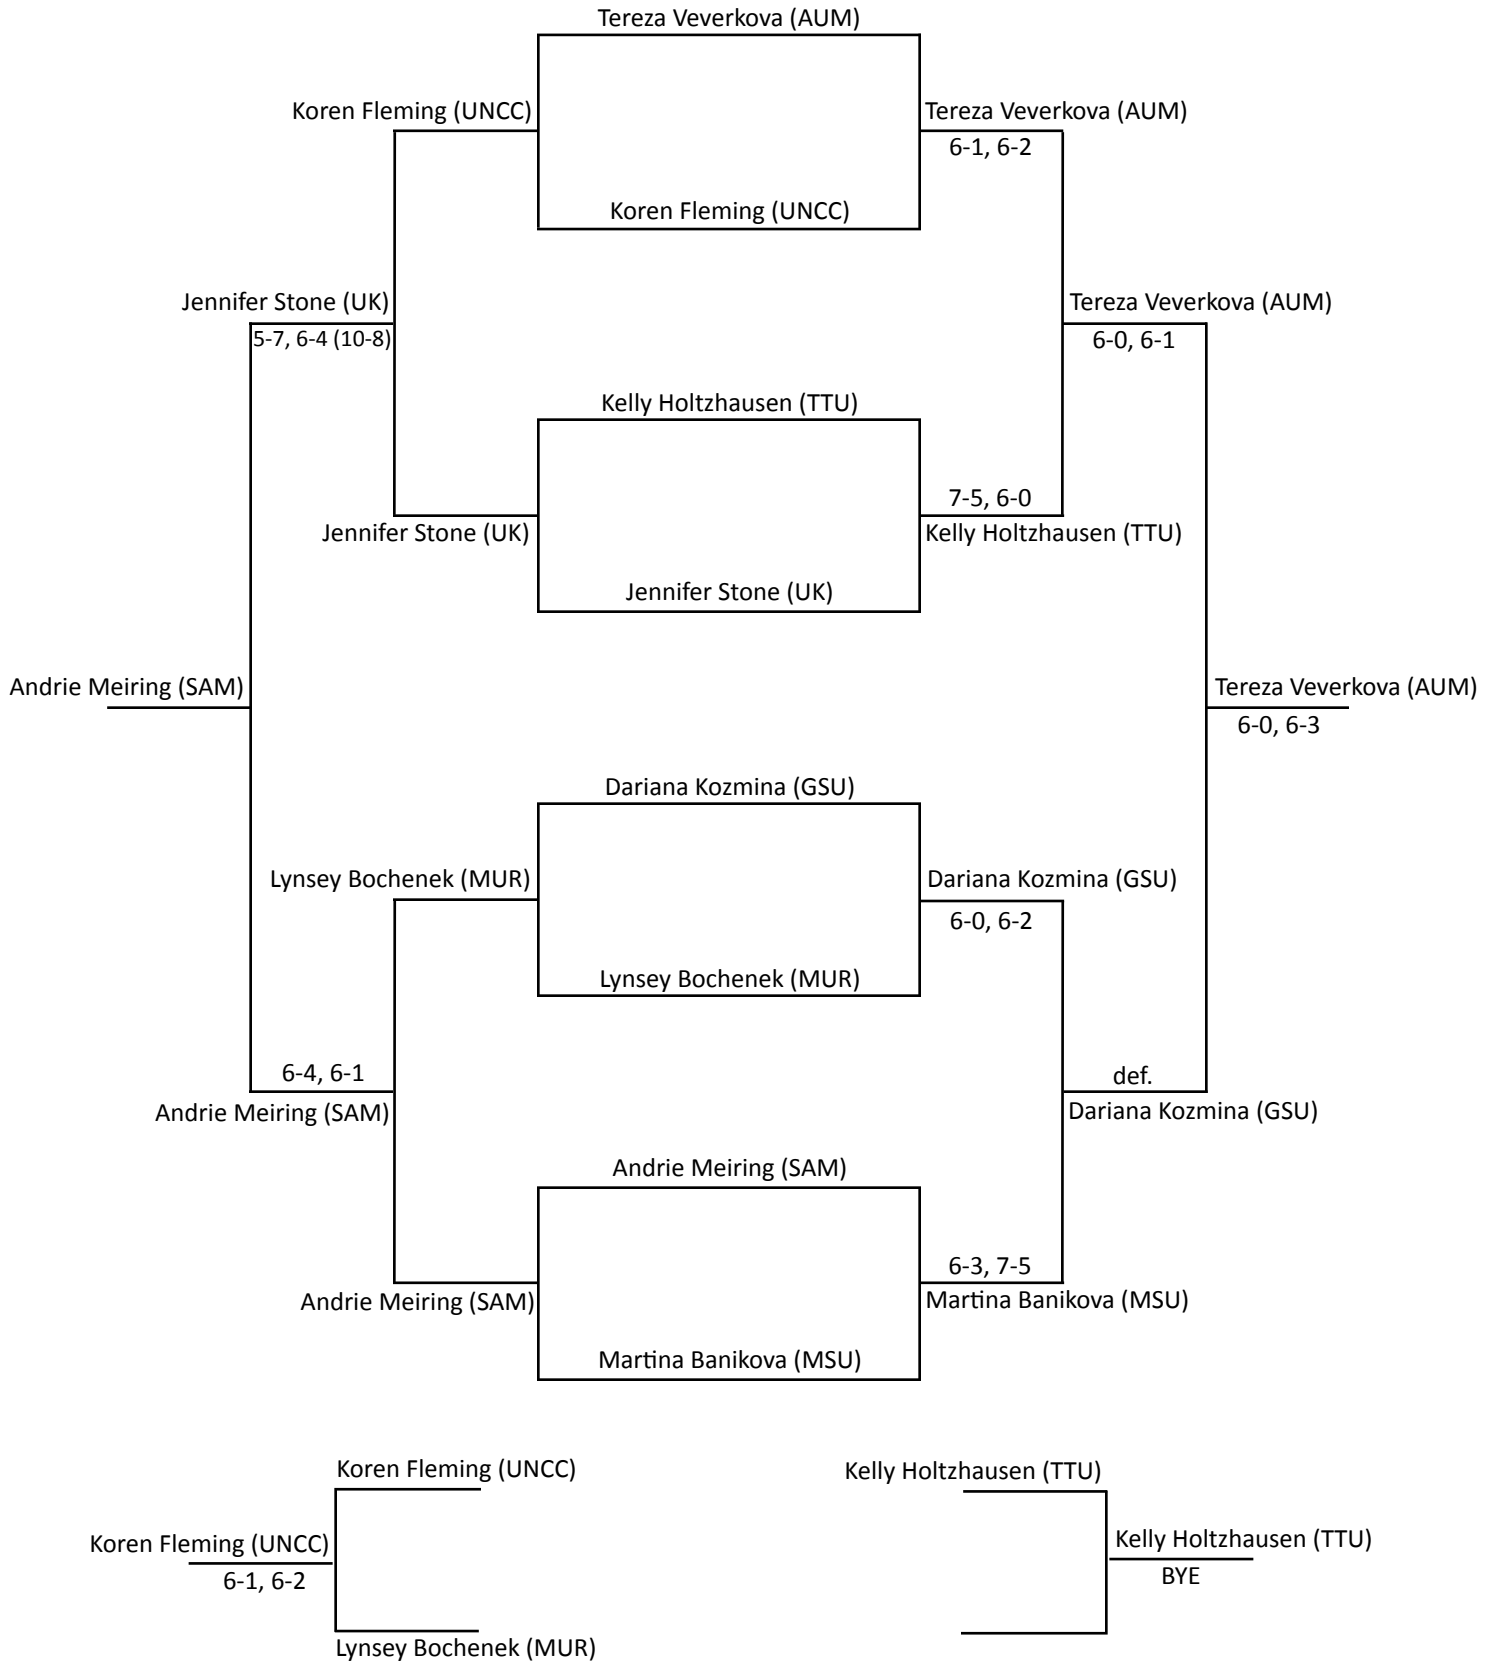

2008 Roberta Alison Fall Classic Singles - Crimson Draw

2008 Roberta Alison Fall Classic Singles - White Draw

UA - Alabama, AUM - Auburn-Montgomery, GSU - Georgia State, UK - Kentucky, UM - Memphis, MSU - Mississippi State, MUR - Murray State, SAM - Samford, TTU - Tennessee Tech, TU - Tulane, UNCC - UNC Charlotte

2008 Roberta Alison Fall Classic

Singles - Gold Draw

UA - Alabama, AUM - Auburn-Montgomery, GSU - Georgia State, UK - Kentucky, UM - Memphis, MSU - Mississippi State, MUR - Murray State, SAM - Samford, TTU - Tennessee Tech, TU - Tulane, UNCC - UNC Charlotte

2008 Roberta Alison Fall Classic

Singles - Silver Draw

2008 Roberta Alison Fall Classic

Singles - Bronze Draw

UA - Alabama, AUM - Auburn-Montgomery, GSU - Georgia State, UK - Kentucky, UM - Memphis, MSU - Mississippi State, MUR - Murray State, SAM - Samford, TTU - Tennessee Tech, TU - Tulane, UNCC - UNC Charlotte

2008 Roberta Alison Fall Classic

Singles - Blue Draw

UA - Alabama, AUM - Auburn-Montgomery, GSU - Georgia State, UK - Kentucky, UM - Memphis, MSU - Mississippi State, MUR - Murray State, SAM - Samford, TTU - Tennessee Tech, TU - Tulane, UNCC - UNC Charlotte