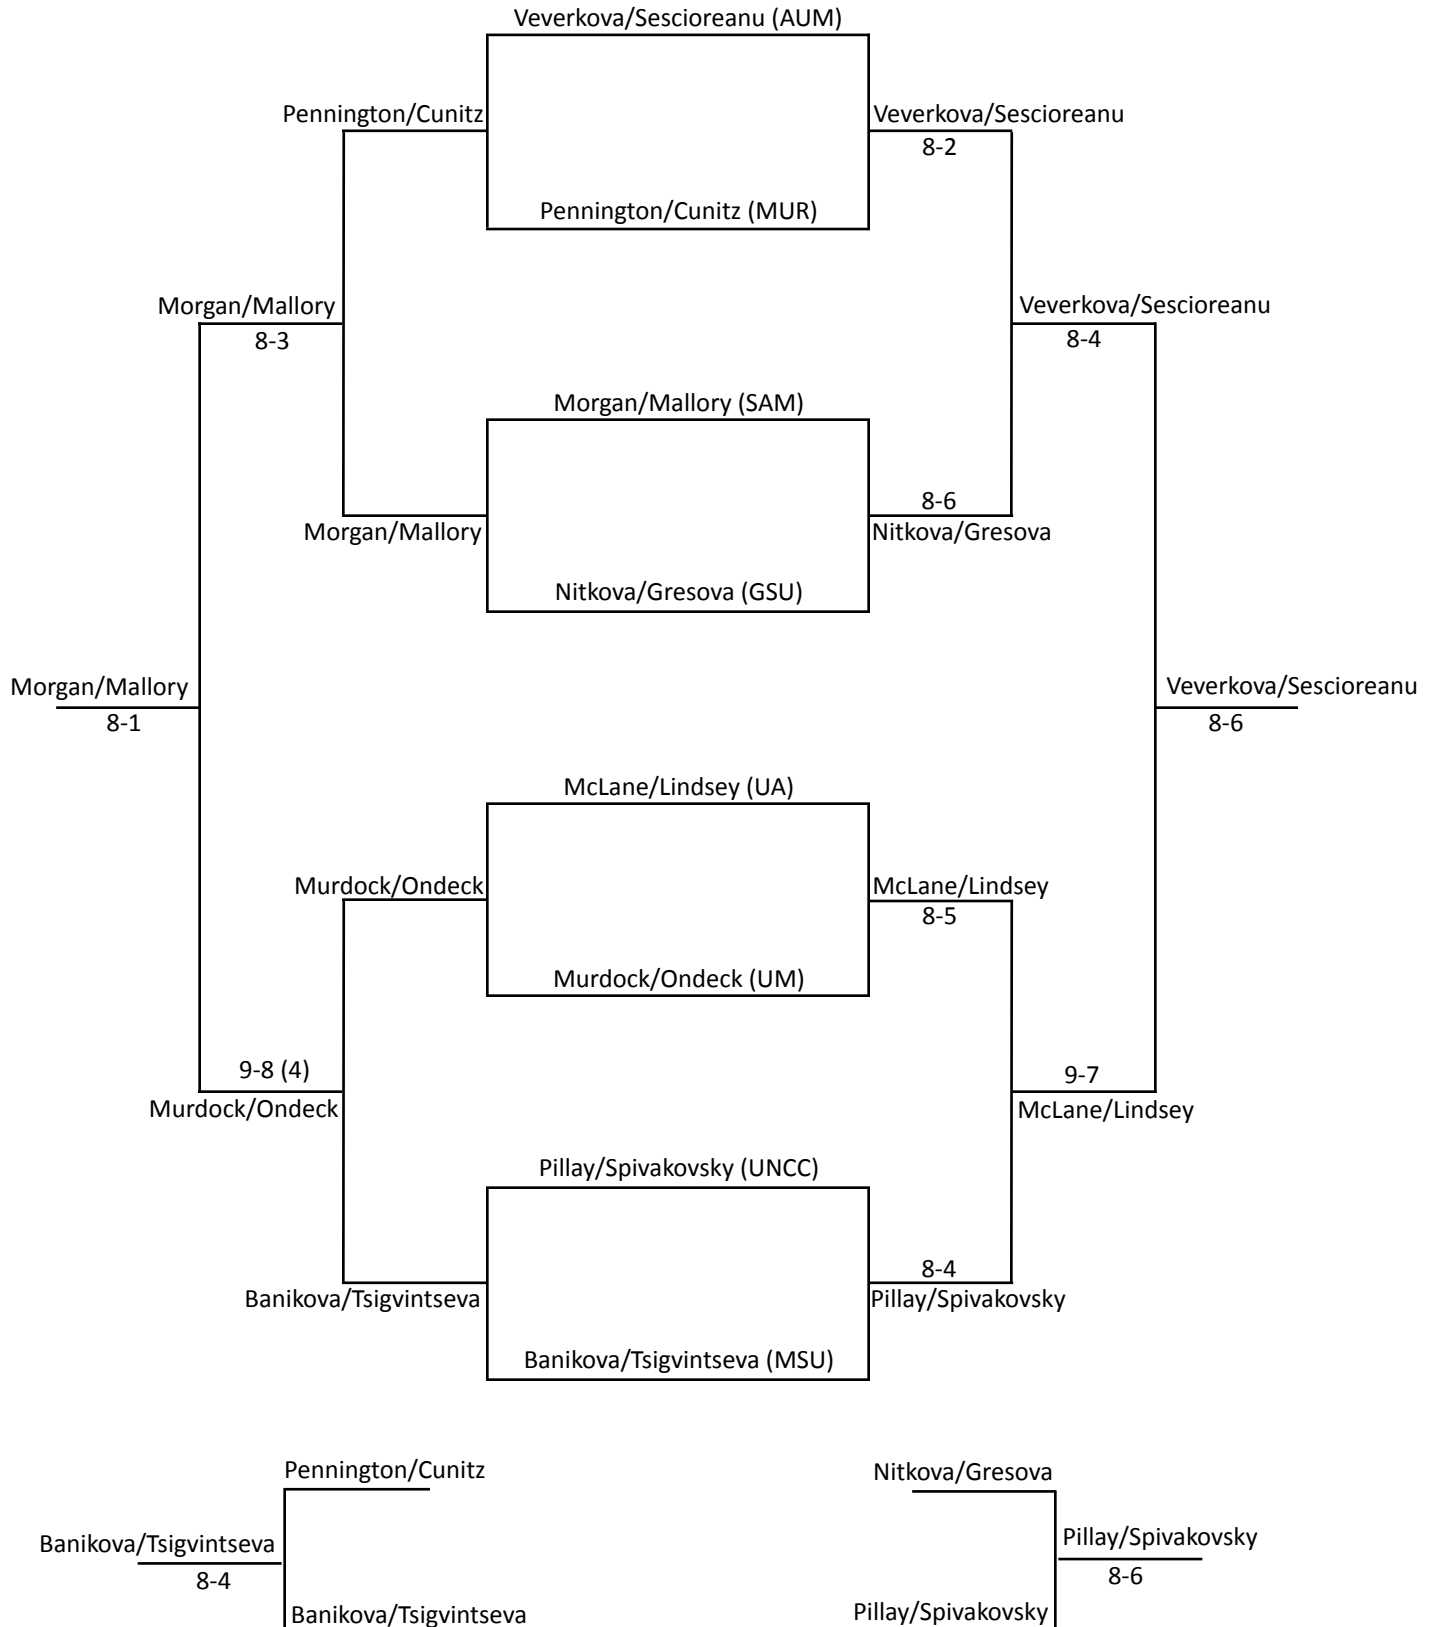

2008 Roberta Alison Fall Classic

Singles - Blue Draw

UA - Alabama, AUM - Auburn-Montgomery, GSU - Georgia State, UK - Kentucky, UM - Memphis, MSU - Mississippi State, MUR - Murray State, SAM - Samford, TTU - Tennessee Tech, TU - Tulane, UNCC - UNC Charlotte

2008 Roberta Alison Fall Classic Singles - Green Draw

UA - Alabama, AUM - Auburn-Montgomery, GSU - Georgia State, UK - Kentucky, UM - Memphis, MSU - Mississippi State, MUR - Murray State, SAM - Samford, TTU - Tennessee Tech, TU - Tulane, UNCC - UNC Charlotte

2008 Roberta Alison Fall Classic Singles - Yellow Draw

2008 Roberta Alison Fall Classic

Doubles - Crimson Draw

UA - Alabama, AUM - Auburn-Montgomery, GSU - Georgia State, UK - Kentucky, UM - Memphis, MSU - Mississippi State, MUR - Murray State, SAM - Samford, TTU - Tennessee Tech, TU - Tulane, UNCC - UNC Charlotte