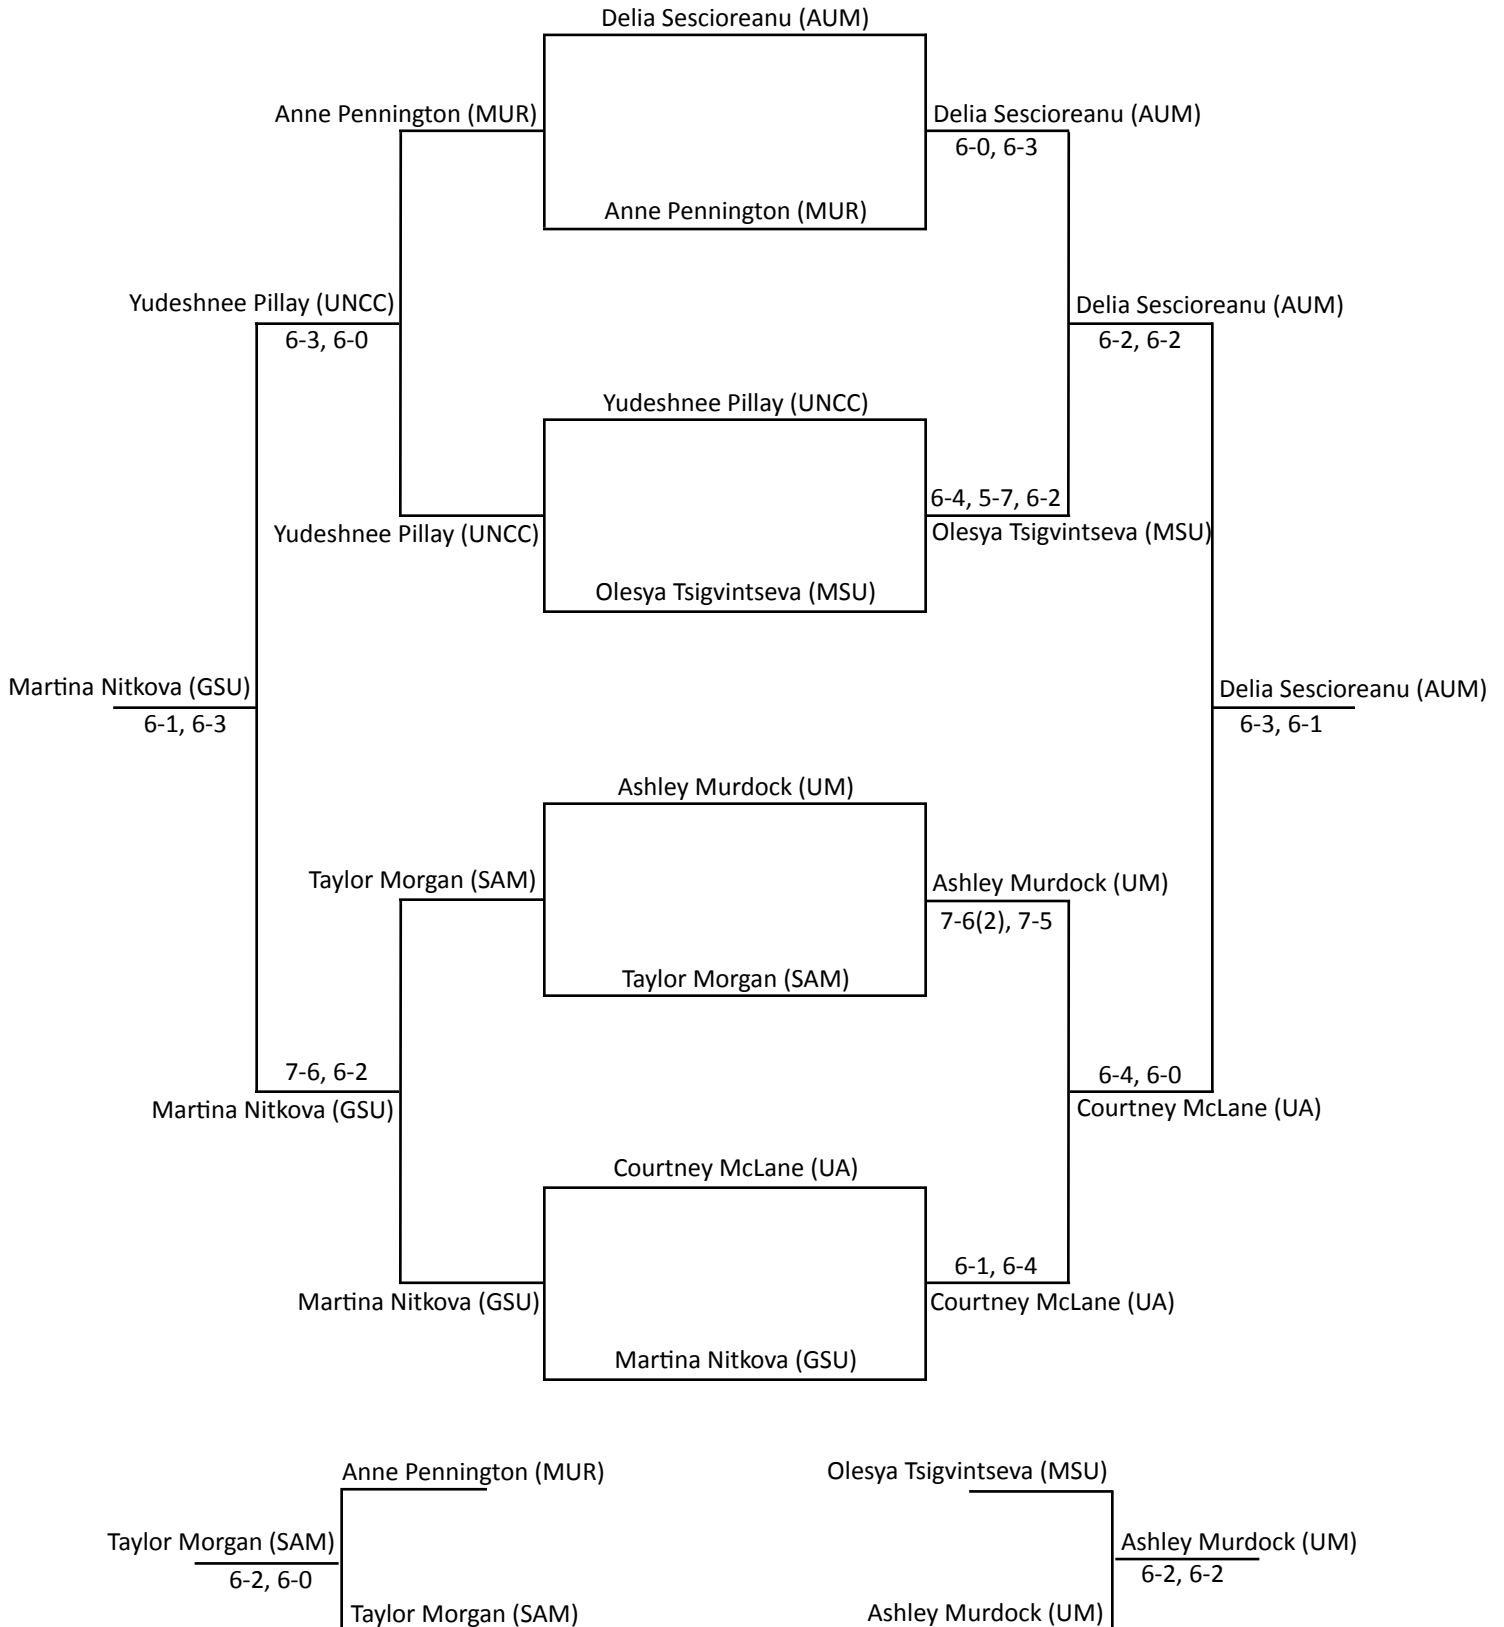

2008 Roberta Alison Fall Classic Singles - Crimson Draw

2008 Roberta Alison Fall Classic Singles - White Draw

UA - Alabama, AUM - Auburn-Montgomery, GSU - Georgia State, UK - Kentucky, UM - Memphis, MSU - Mississippi State, MUR - Murray State, SAM - Samford, TTU - Tennessee Tech, TU - Tulane, UNCC - UNC Charlotte

2008 Roberta Alison Fall Classic

Singles - Gold Draw

UA - Alabama, AUM - Auburn-Montgomery, GSU - Georgia State, UK - Kentucky, UM - Memphis, MSU - Mississippi State, MUR - Murray State, SAM - Samford, TTU - Tennessee Tech, TU - Tulane, UNCC - UNC Charlotte

2008 Roberta Alison Fall Classic

Singles - Silver Draw

2008 Roberta Alison Fall Classic

Singles - Bronze Draw

UA - Alabama, AUM - Auburn-Montgomery, GSU - Georgia State, UK - Kentucky, UM - Memphis, MSU - Mississippi State, MUR - Murray State, SAM - Samford, TTU - Tennessee Tech, TU - Tulane, UNCC - UNC Charlotte