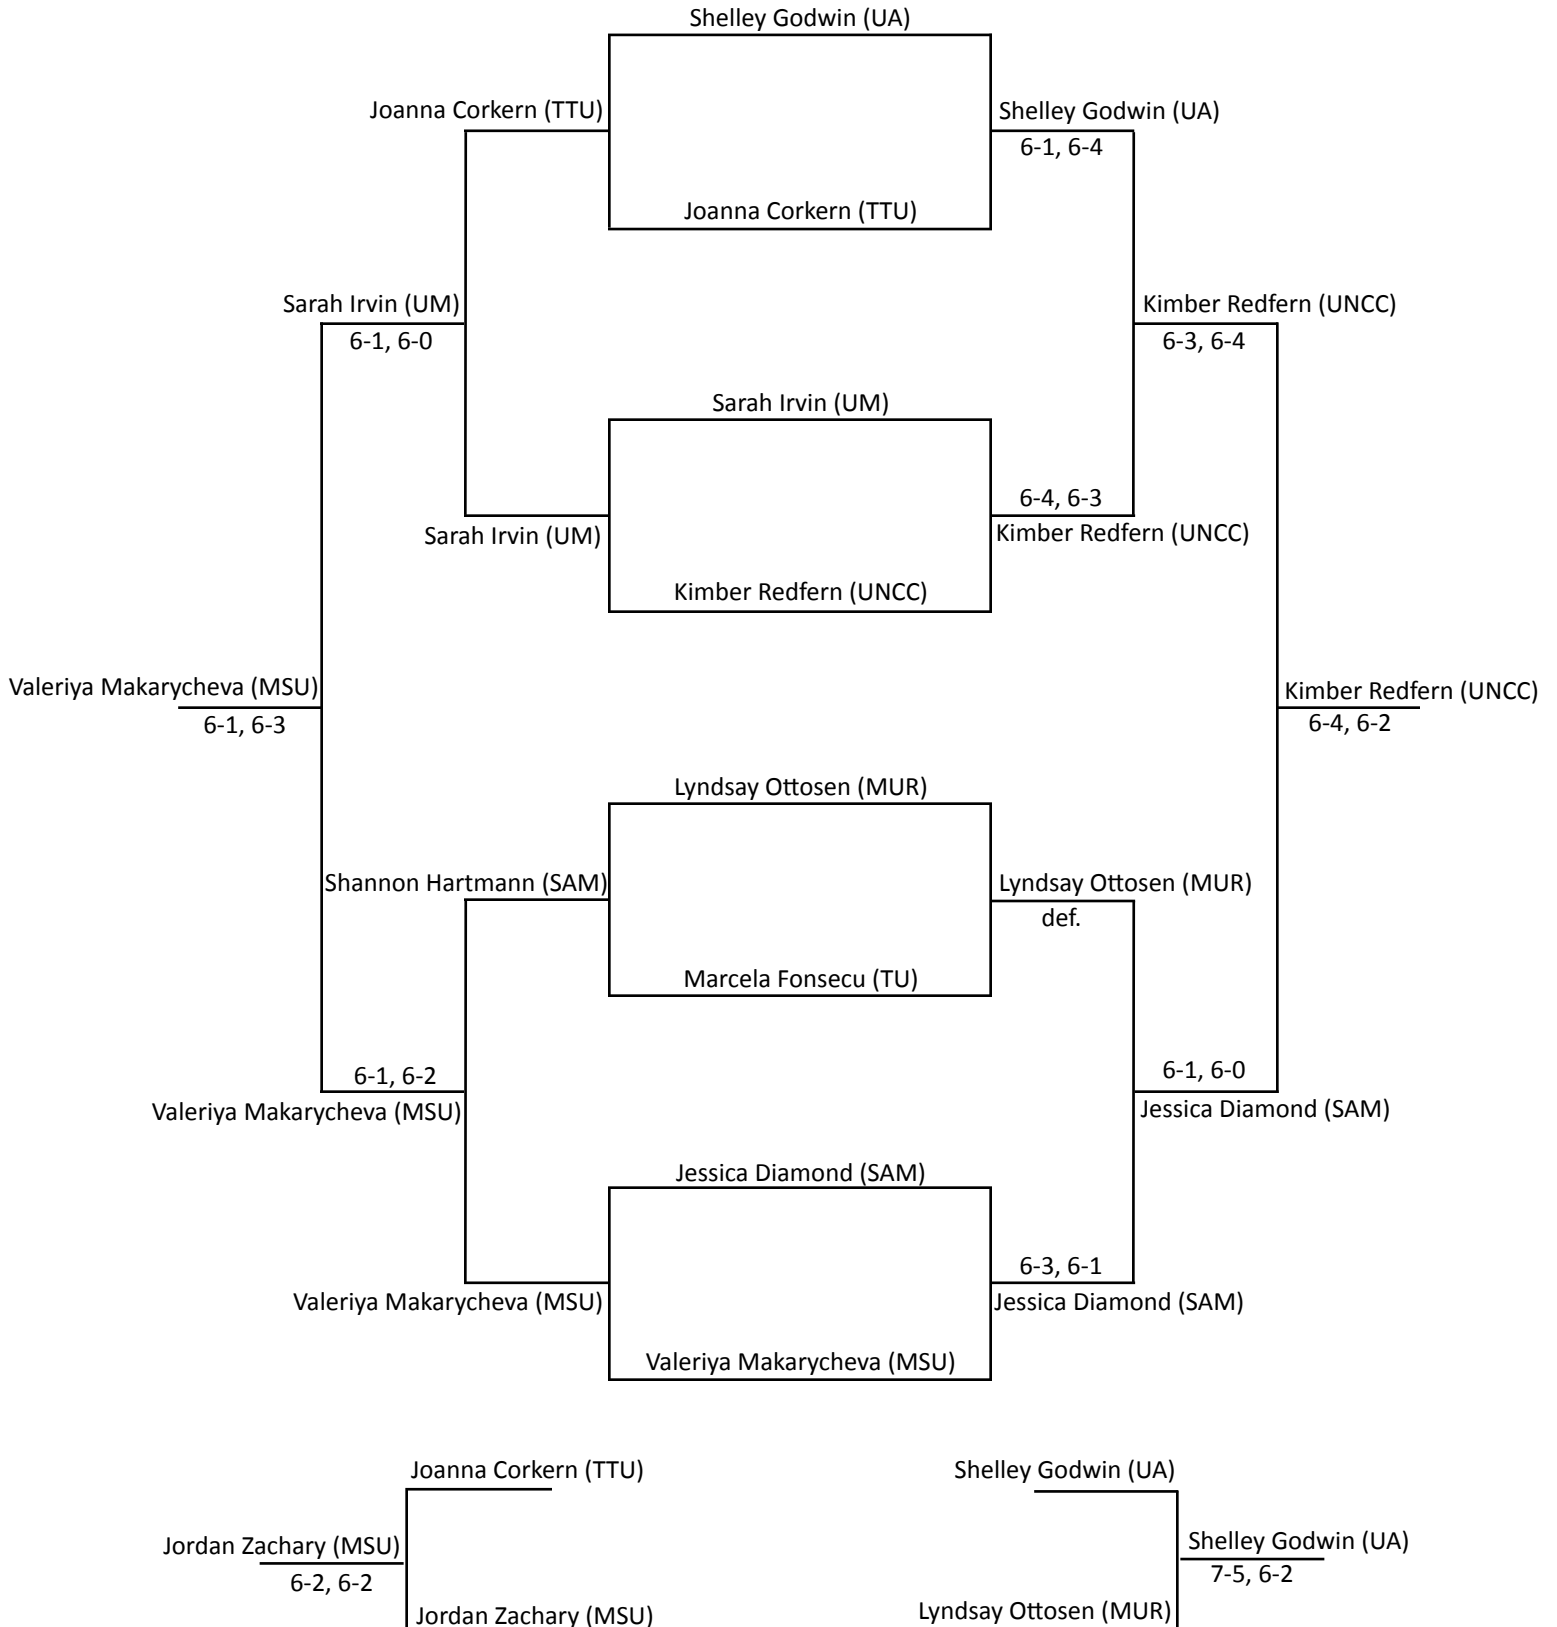

2008 Roberta Alison Fall Classic Singles - Crimson Draw

2008 Roberta Alison Fall Classic Singles - White Draw

UA - Alabama, AUM - Auburn-Montgomery, GSU - Georgia State, UK - Kentucky, UM - Memphis, MSU - Mississippi State, MUR - Murray State, SAM - Samford, TTU - Tennessee Tech, TU - Tulane, UNCC - UNC Charlotte

2008 Roberta Alison Fall Classic

Singles - Gold Draw

UA - Alabama, AUM - Auburn-Montgomery, GSU - Georgia State, UK - Kentucky, UM - Memphis, MSU - Mississippi State, MUR - Murray State, SAM - Samford, TTU - Tennessee Tech, TU - Tulane, UNCC - UNC Charlotte

2008 Roberta Alison Fall Classic

Singles - Silver Draw

2008 Roberta Alison Fall Classic

Singles - Bronze Draw

UA - Alabama, AUM - Auburn-Montgomery, GSU - Georgia State, UK - Kentucky, UM - Memphis, MSU - Mississippi State, MUR - Murray State, SAM - Samford, TTU - Tennessee Tech, TU - Tulane, UNCC - UNC Charlotte

2008 Roberta Alison Fall Classic

Singles - Blue Draw

UA - Alabama, AUM - Auburn-Montgomery, GSU - Georgia State, UK - Kentucky, UM - Memphis, MSU - Mississippi State, MUR - Murray State, SAM - Samford, TTU - Tennessee Tech, TU - Tulane, UNCC - UNC Charlotte