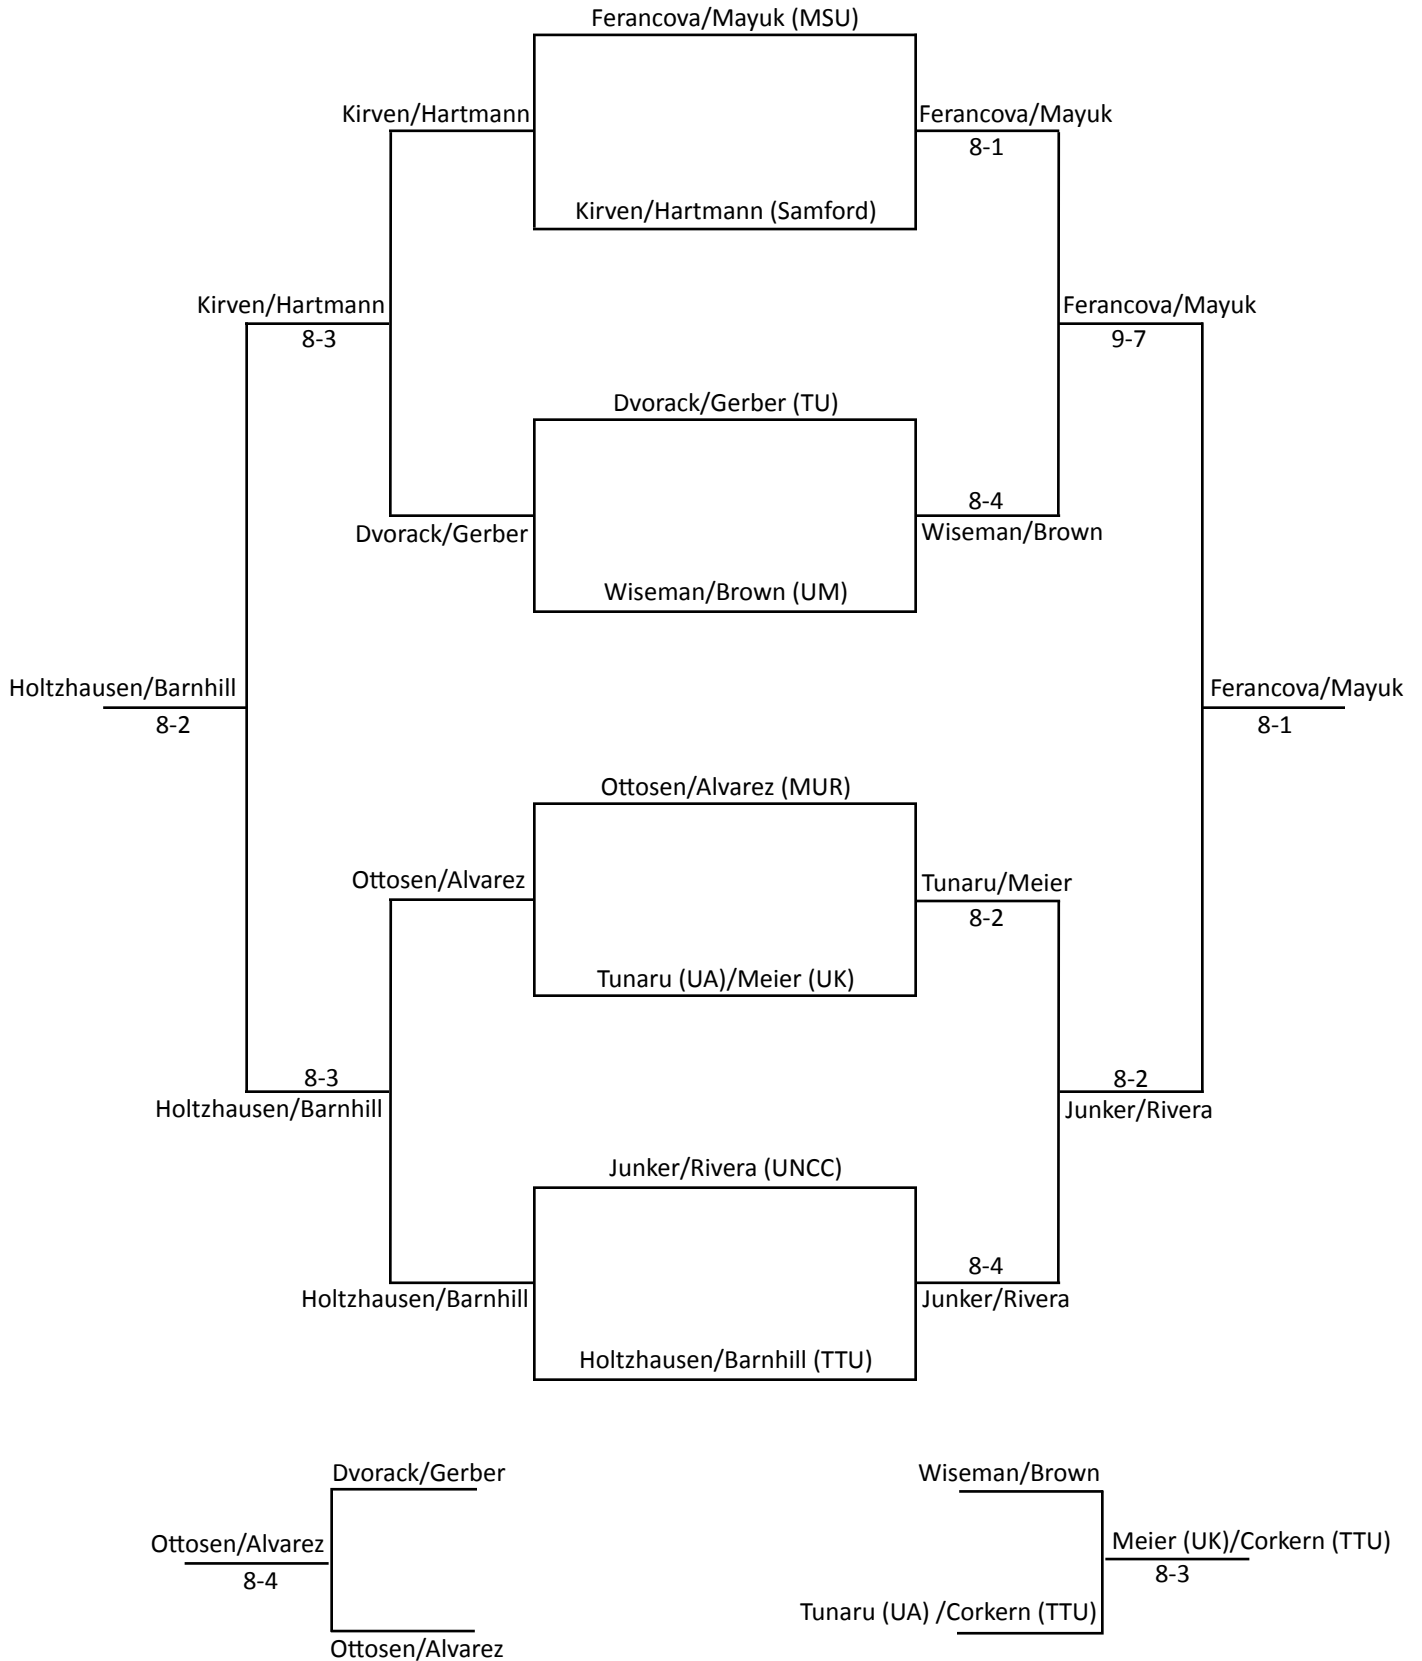

2008 Roberta Alison Fall Classic

Doubles - White Draw

UA - Alabama, AUM - Auburn-Montgomery, GSU - Georgia State, UK - Kentucky, UM - Memphis, MSU - Mississippi State, MUR - Murray State, SAM - Samford, TTU - Tennessee Tech, TU - Tulane, UNCC - UNC Charlotte

2008 Roberta Alison Fall Classic

Doubles - Gold Draw

UA - Alabama, AUM - Auburn-Montgomery, GSU - Georgia State, UK - Kentucky, UM - Memphis, MSU - Mississippi State, MUR - Murray State, SAM - Samford, TTU - Tennessee Tech, TU - Tulane, UNCC - UNC Charlotte