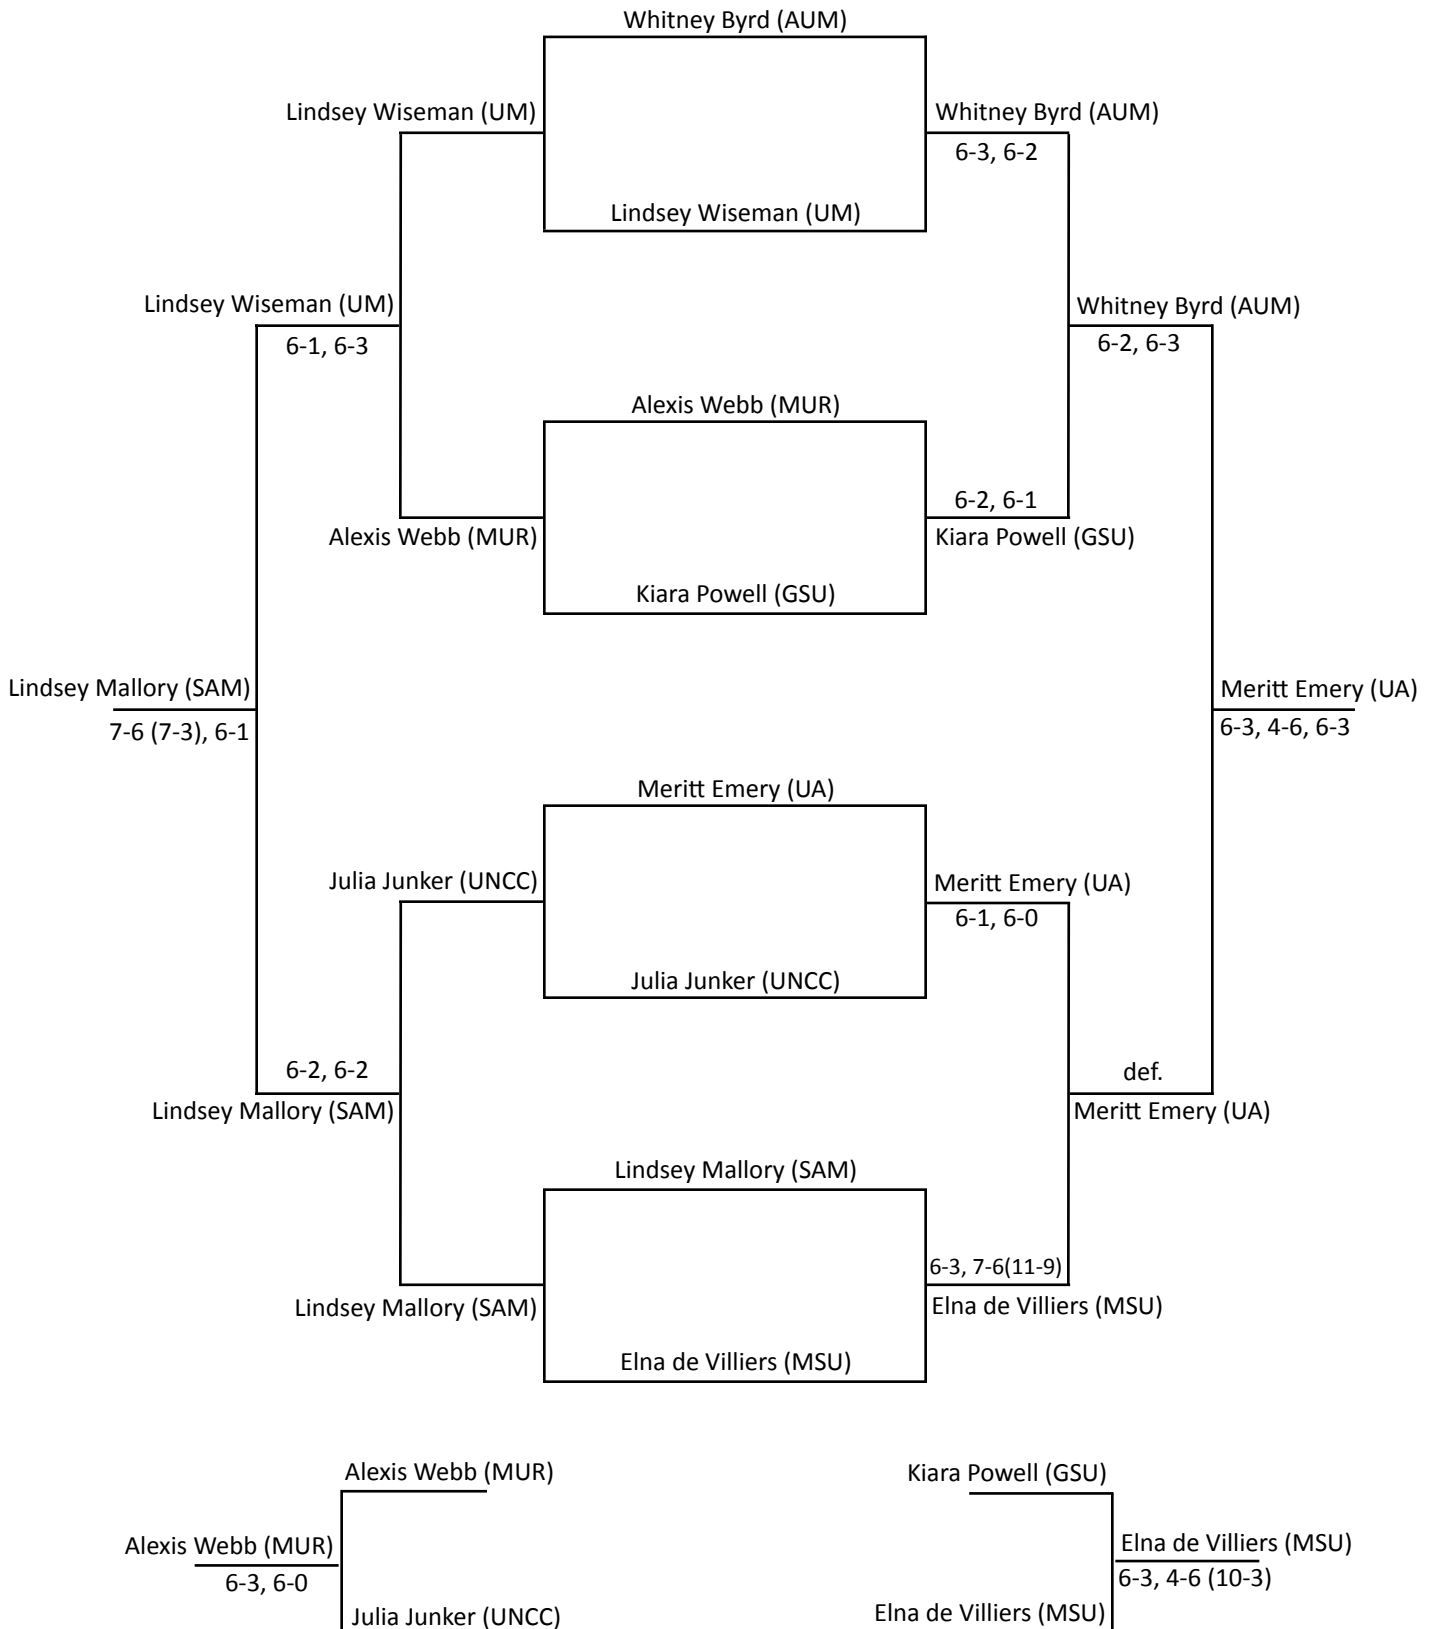

2008 Roberta Alison Fall Classic Singles - Crimson Draw

2008 Roberta Alison Fall Classic Singles - White Draw

UA - Alabama, AUM - Auburn-Montgomery, GSU - Georgia State, UK - Kentucky, UM - Memphis, MSU - Mississippi State, MUR - Murray State, SAM - Samford, TTU - Tennessee Tech, TU - Tulane, UNCC - UNC Charlotte

2008 Roberta Alison Fall Classic

Singles - Gold Draw

UA - Alabama, AUM - Auburn-Montgomery, GSU - Georgia State, UK - Kentucky, UM - Memphis, MSU - Mississippi State, MUR - Murray State, SAM - Samford, TTU - Tennessee Tech, TU - Tulane, UNCC - UNC Charlotte

2008 Roberta Alison Fall Classic

Singles - Silver Draw

2008 Roberta Alison Fall Classic

Singles - Bronze Draw

UA - Alabama, AUM - Auburn-Montgomery, GSU - Georgia State, UK - Kentucky, UM - Memphis, MSU - Mississippi State, MUR - Murray State, SAM - Samford, TTU - Tennessee Tech, TU - Tulane, UNCC - UNC Charlotte

2008 Roberta Alison Fall Classic

Singles - Blue Draw

UA - Alabama, AUM - Auburn-Montgomery, GSU - Georgia State, UK - Kentucky, UM - Memphis, MSU - Mississippi State, MUR - Murray State, SAM - Samford, TTU - Tennessee Tech, TU - Tulane, UNCC - UNC Charlotte