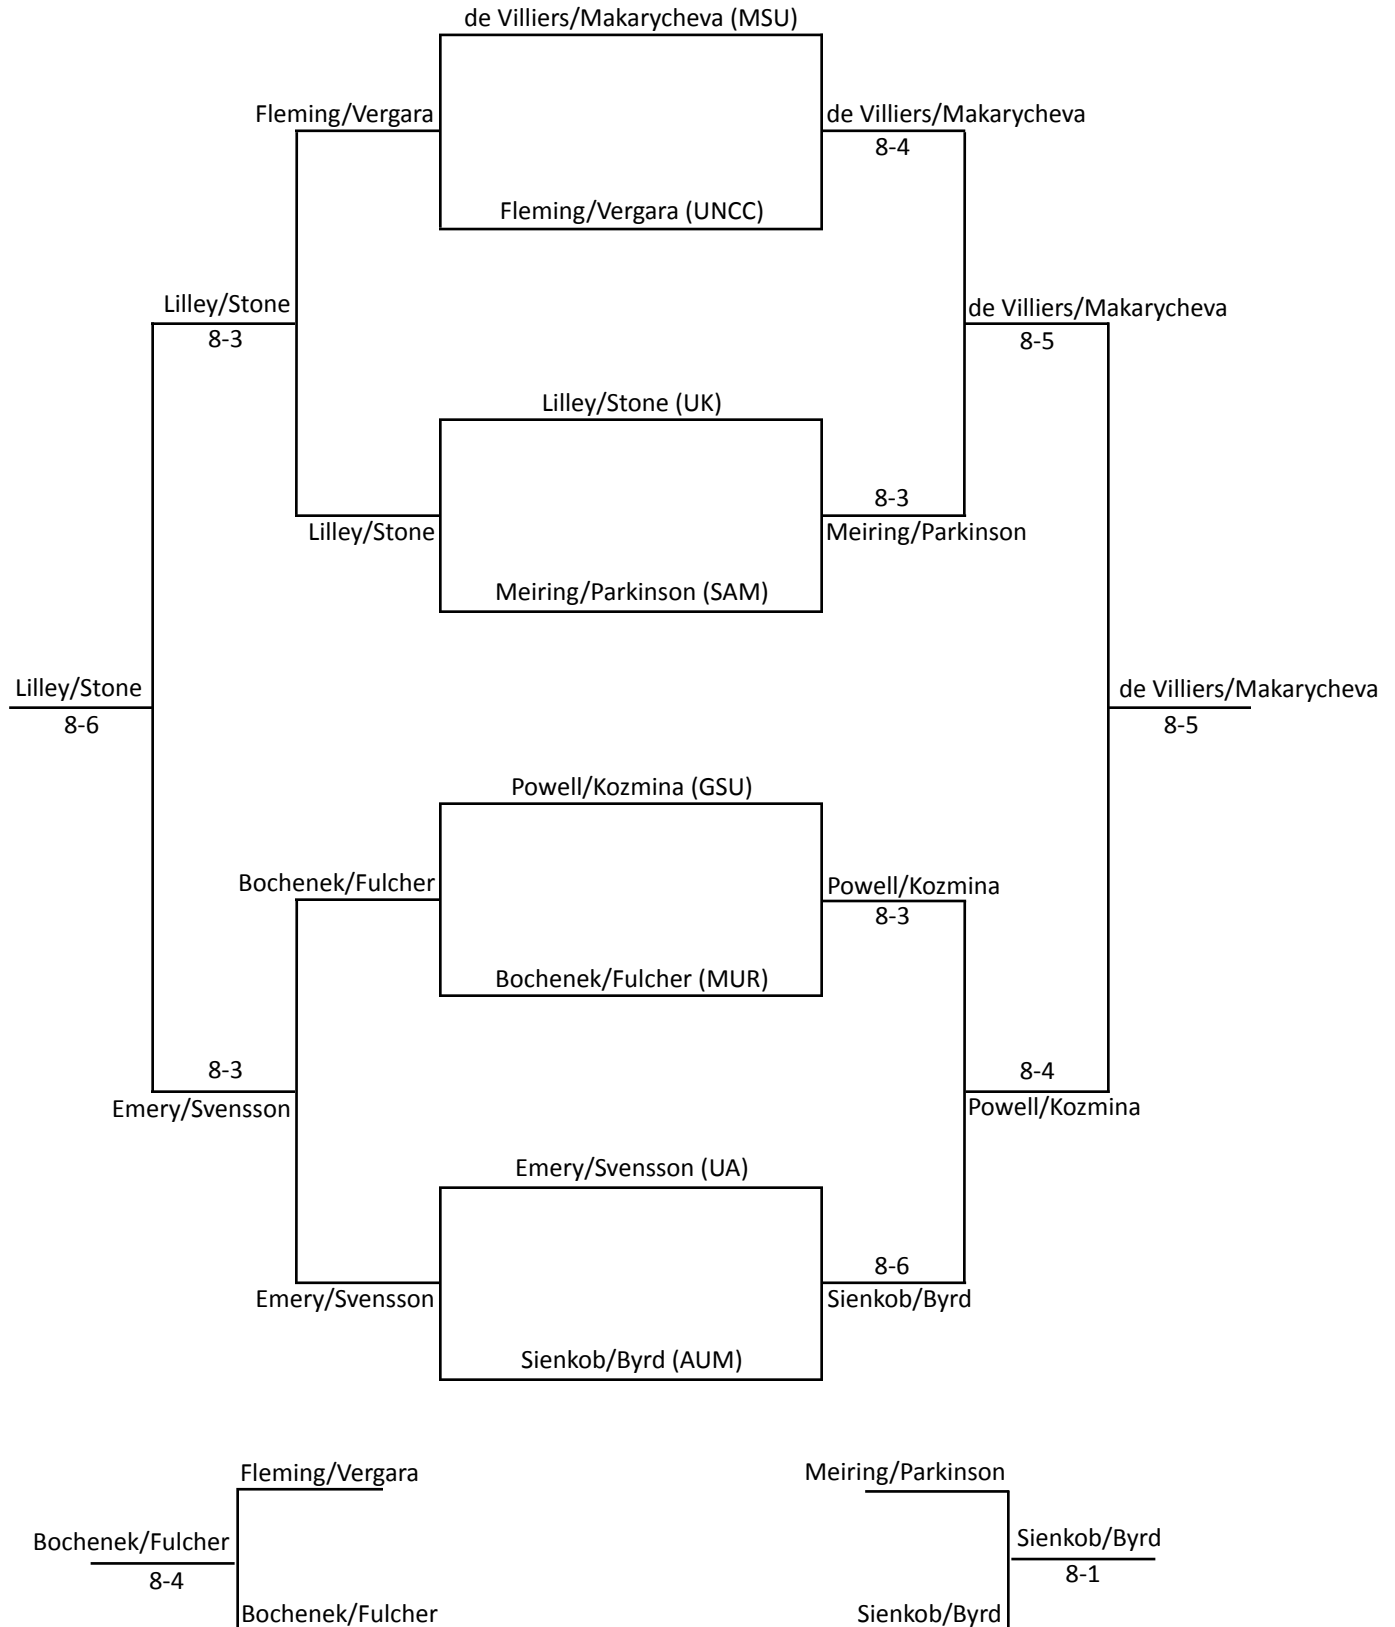

2008 Roberta Alison Fall Classic Singles - Green Draw

UA - Alabama, AUM - Auburn-Montgomery, GSU - Georgia State, UK - Kentucky, UM - Memphis, MSU - Mississippi State, MUR - Murray State, SAM - Samford, TTU - Tennessee Tech, TU - Tulane, UNCC - UNC Charlotte

2008 Roberta Alison Fall Classic Singles - Yellow Draw

2008 Roberta Alison Fall Classic

Doubles - Crimson Draw

UA - Alabama, AUM - Auburn-Montgomery, GSU - Georgia State, UK - Kentucky, UM - Memphis, MSU - Mississippi State, MUR - Murray State, SAM - Samford, TTU - Tennessee Tech, TU - Tulane, UNCC - UNC Charlotte

2008 Roberta Alison Fall Classic

Doubles - White Draw

UA - Alabama, AUM - Auburn-Montgomery, GSU - Georgia State, UK - Kentucky, UM - Memphis, MSU - Mississippi State, MUR - Murray State, SAM - Samford, TTU - Tennessee Tech, TU - Tulane, UNCC - UNC Charlotte