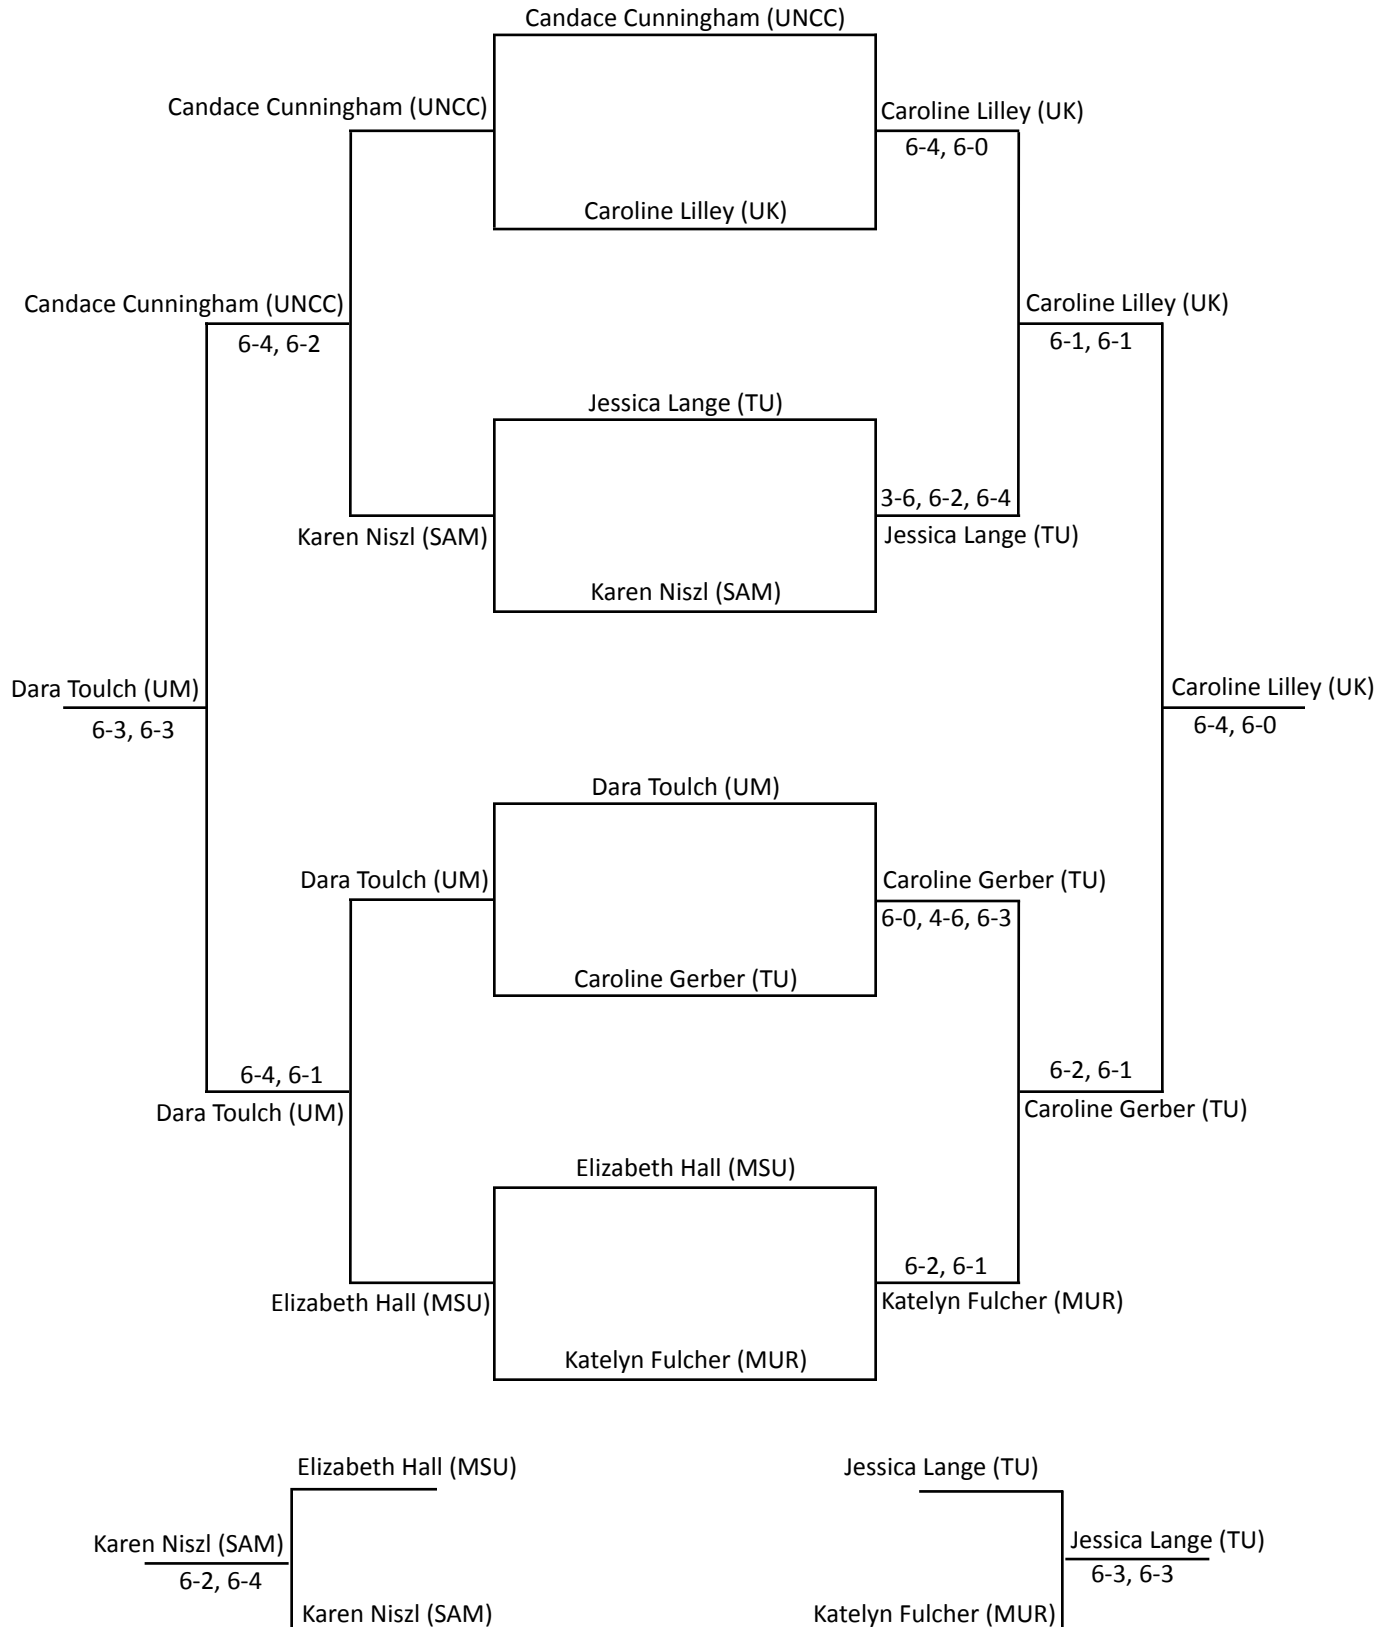

2008 Roberta Alison Fall Classic Singles - Green Draw

UA - Alabama, AUM - Auburn-Montgomery, GSU - Georgia State, UK - Kentucky, UM - Memphis, MSU - Mississippi State, MUR - Murray State, SAM - Samford, TTU - Tennessee Tech, TU - Tulane, UNCC - UNC Charlotte