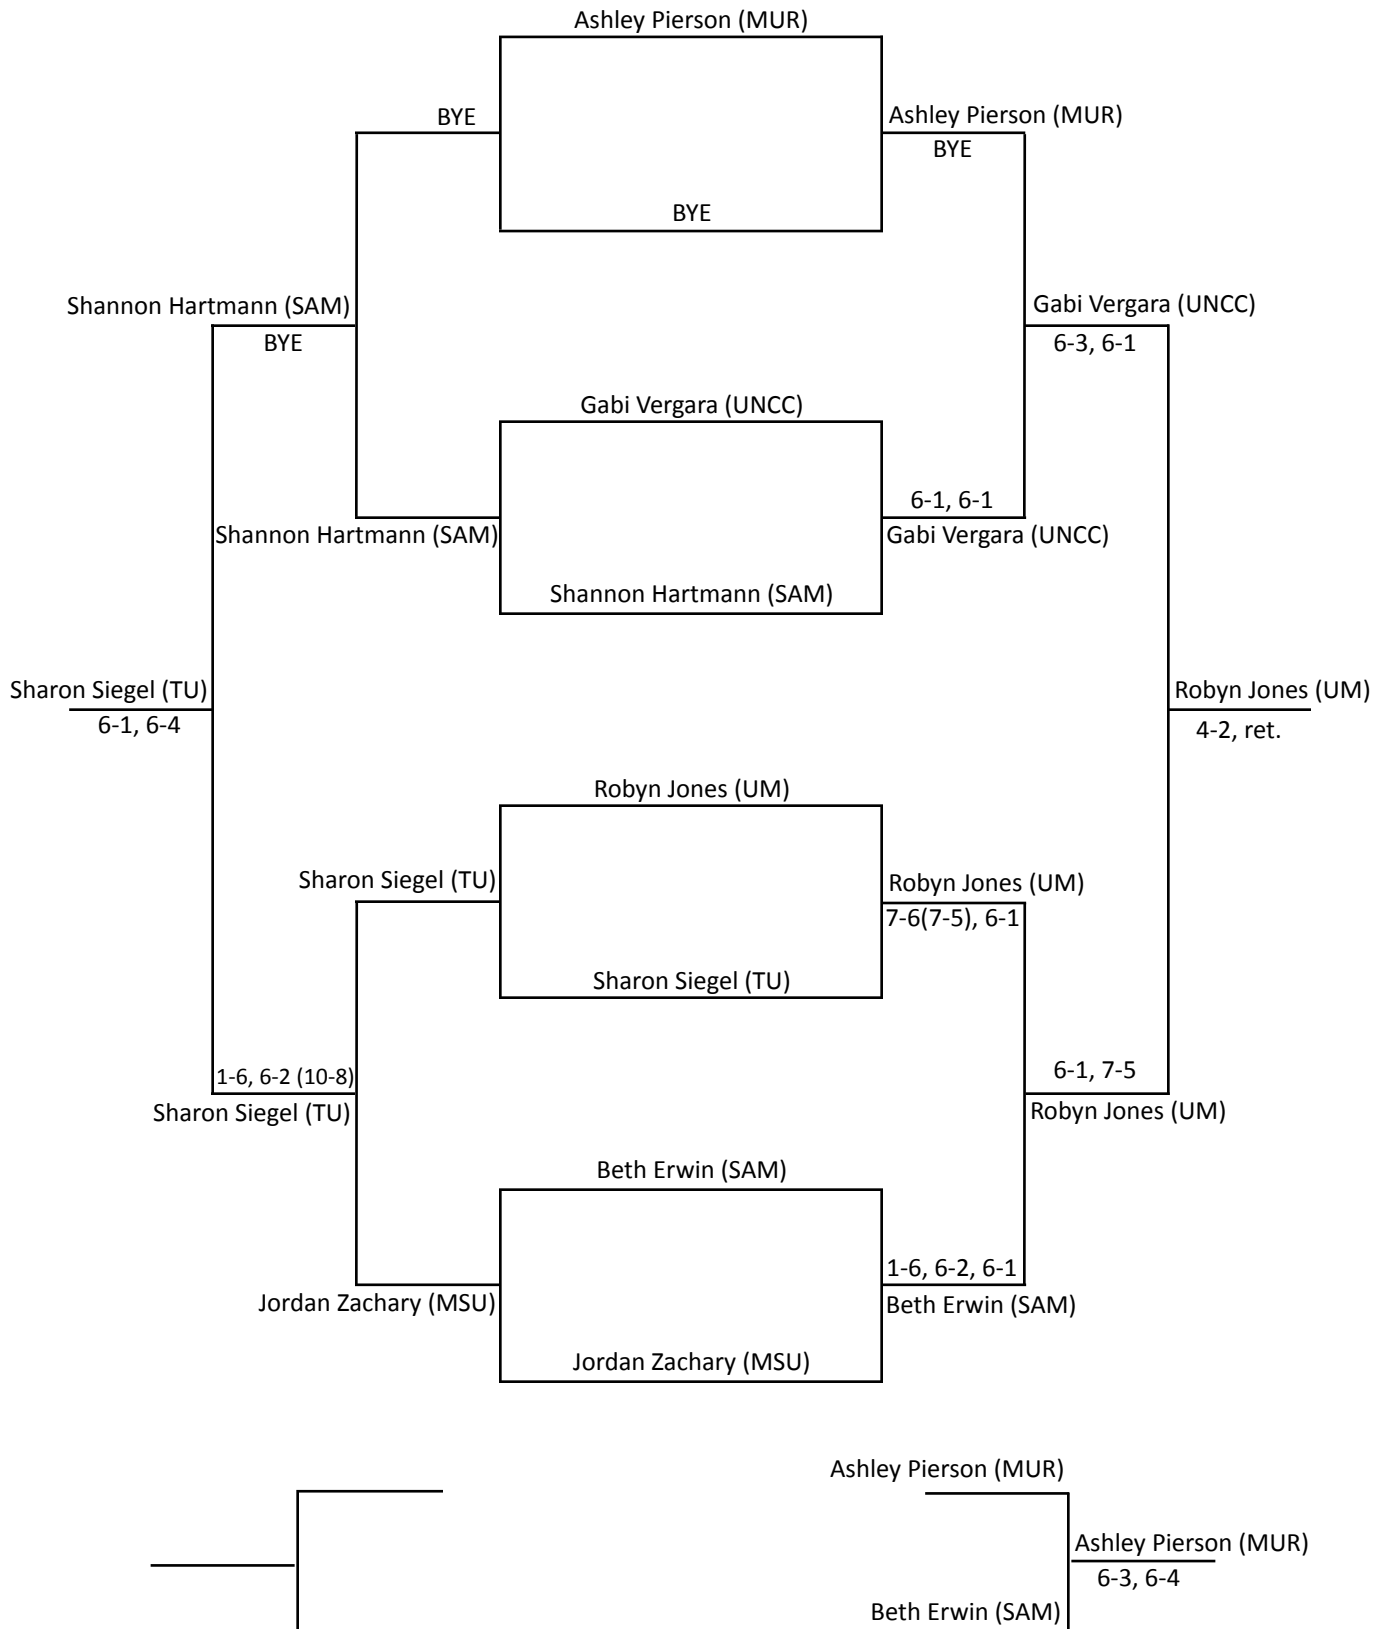

2008 Roberta Alison Fall Classic Singles - Yellow Draw