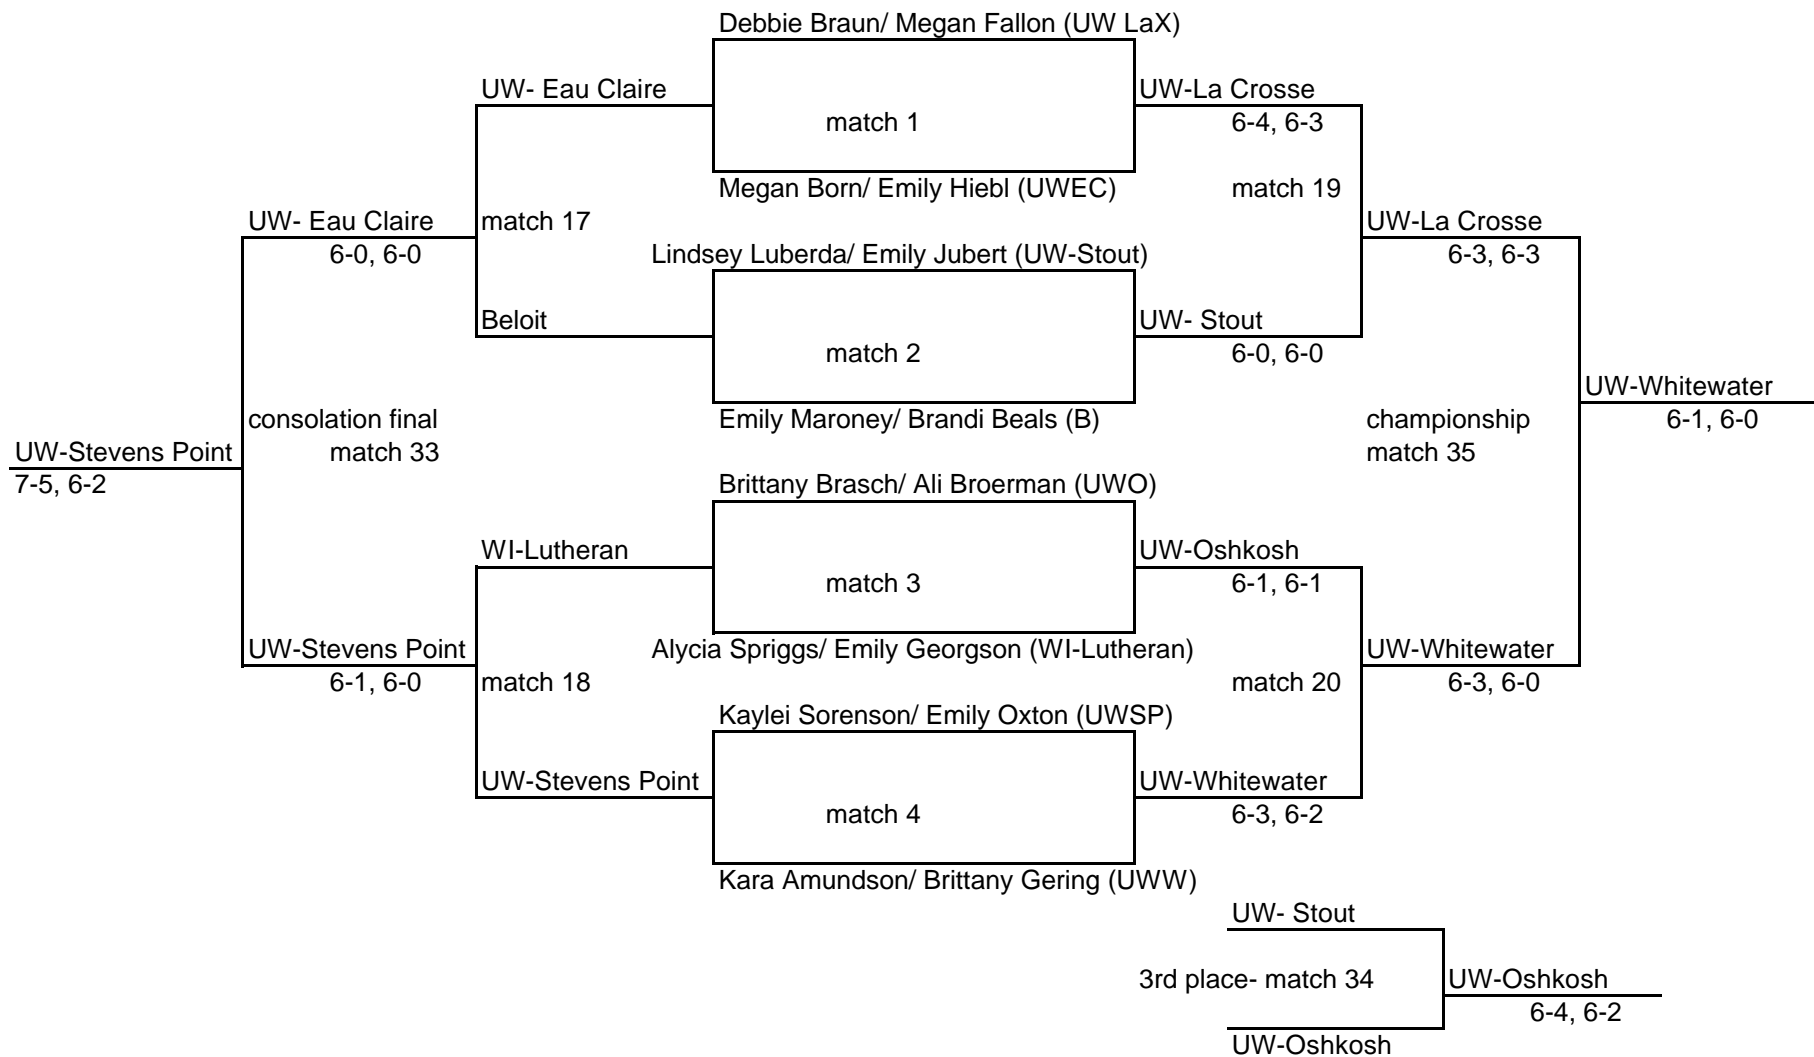

2008 Women's Warhawk Tennis Invitational
#1 Singles Draw

2008 Women's Warhawk Tennis Invitational
#2 Singles Draw

2008 Women's Warhawk Tennis Invitational
#3 Singles Draw

2008 Women's Warhawk Tennis Invitational
#1 Doubles Draw

2008 Women's Warhawk Tennis Invitational
#2 Doubles Draw

2008 Women's Warhawk Tennis Invitational
#3 Doubles Draw