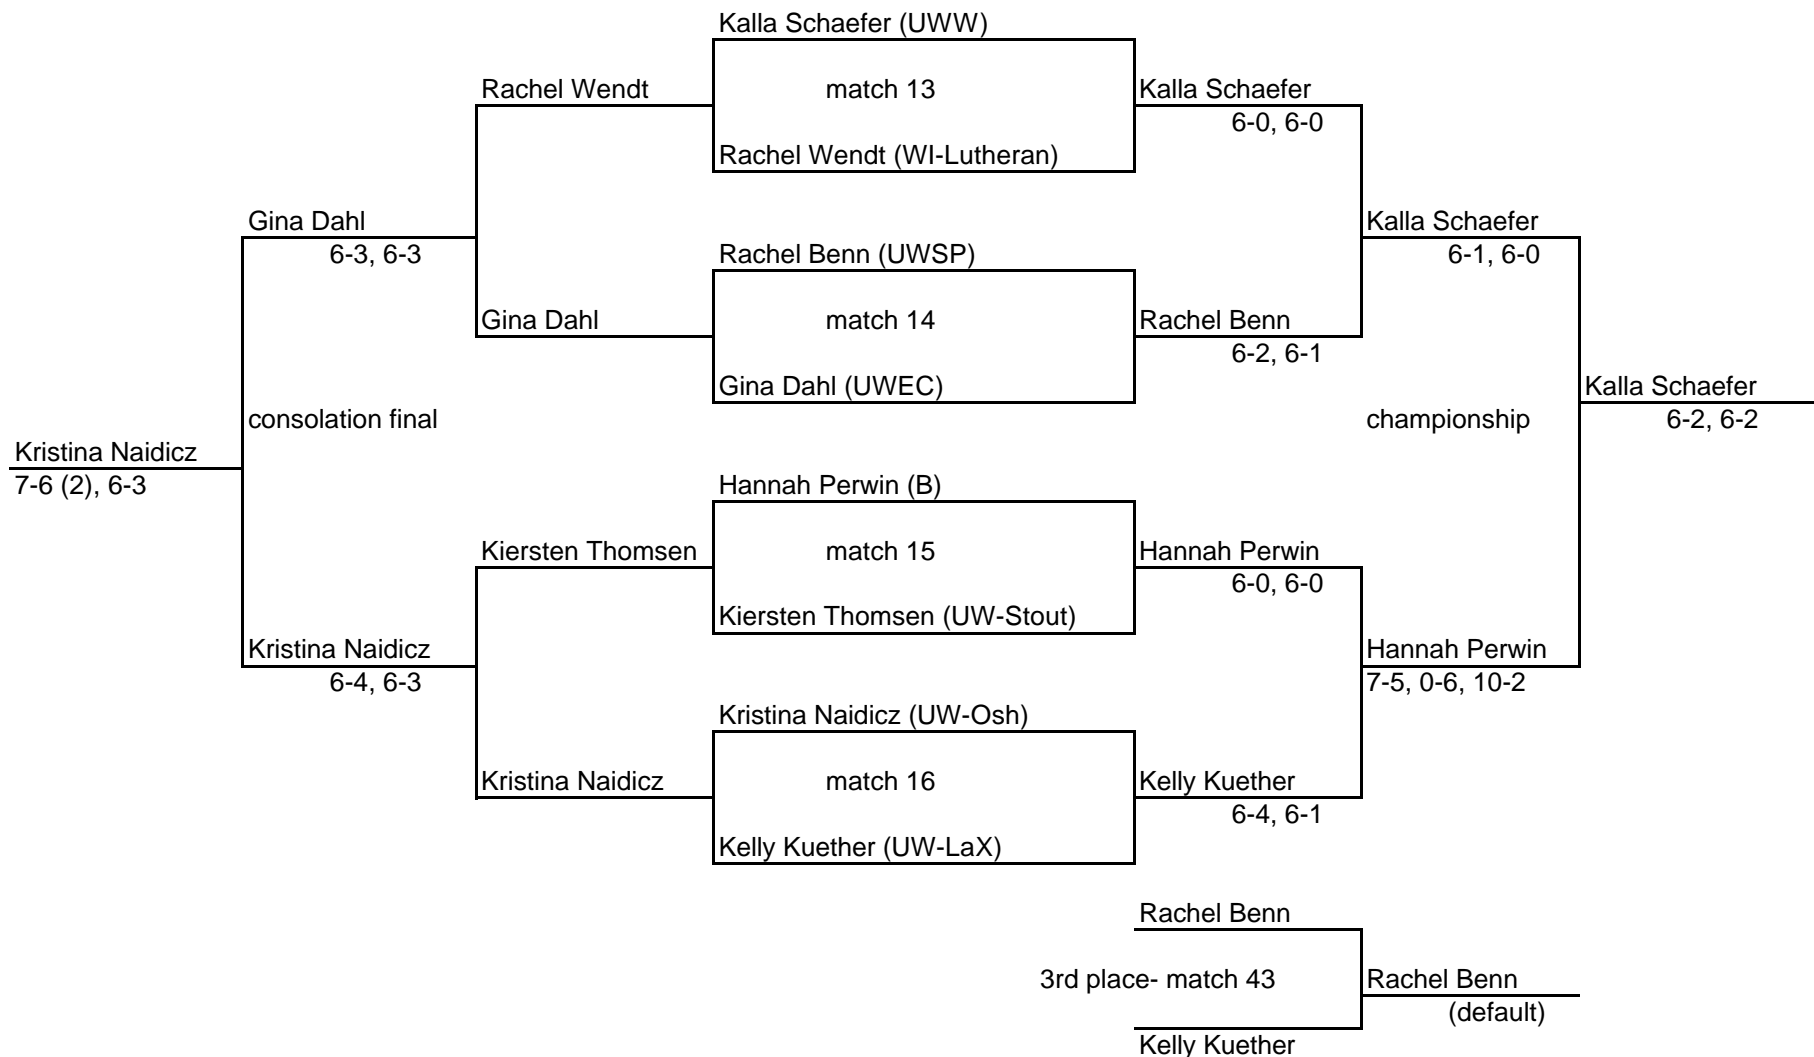

2008 Women's Warhawk Tennis Invitational
#1 Singles Draw

2008 Women's Warhawk Tennis Invitational
#2 Singles Draw

2008 Women's Warhawk Tennis Invitational
#3 Singles Draw

2008 Women's Warhawk Tennis Invitational
#1 Doubles Draw

2008 Women's Warhawk Tennis Invitational
#2 Doubles Draw

2008 Women's Warhawk Tennis Invitational
#3 Doubles Draw