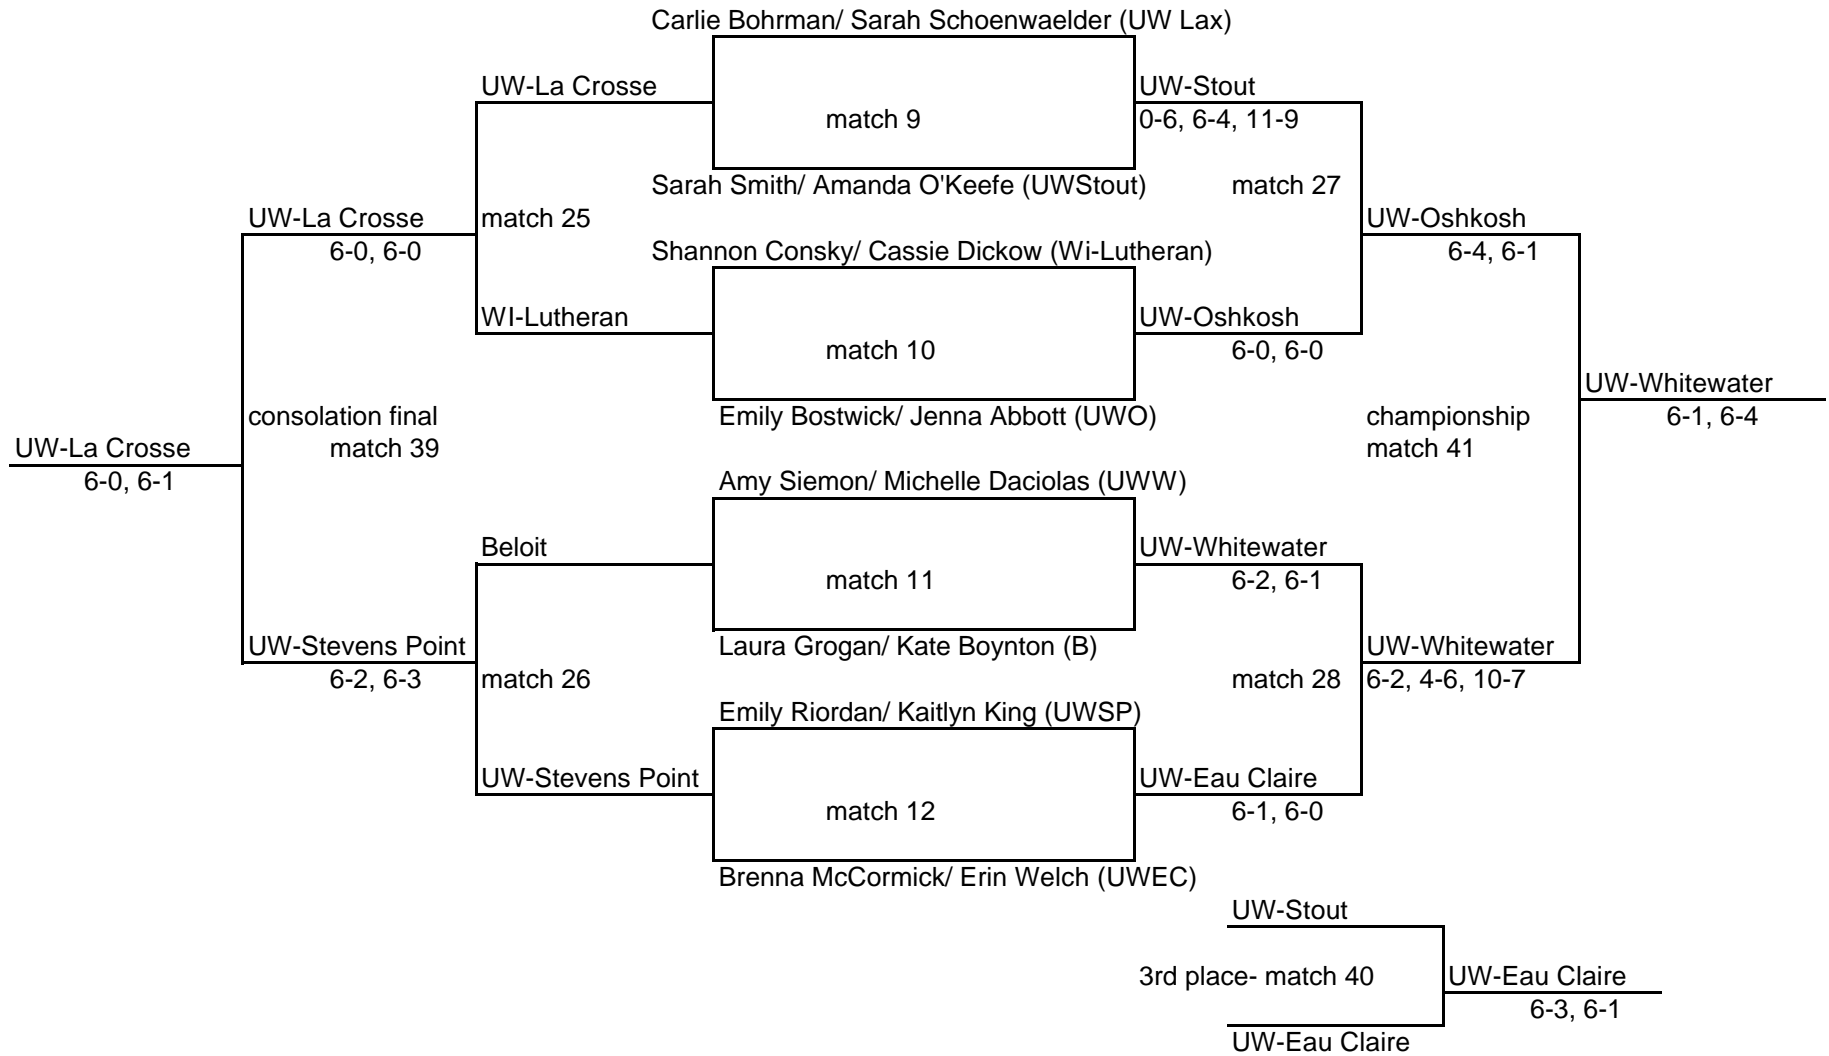

2008 Women's Warhawk Tennis Invitational
#1 Singles Draw

2008 Women's Warhawk Tennis Invitational
#2 Singles Draw

2008 Women's Warhawk Tennis Invitational
#3 Singles Draw

2008 Women's Warhawk Tennis Invitational
#1 Doubles Draw

2008 Women's Warhawk Tennis Invitational
#2 Doubles Draw

2008 Women's Warhawk Tennis Invitational
#3 Doubles Draw