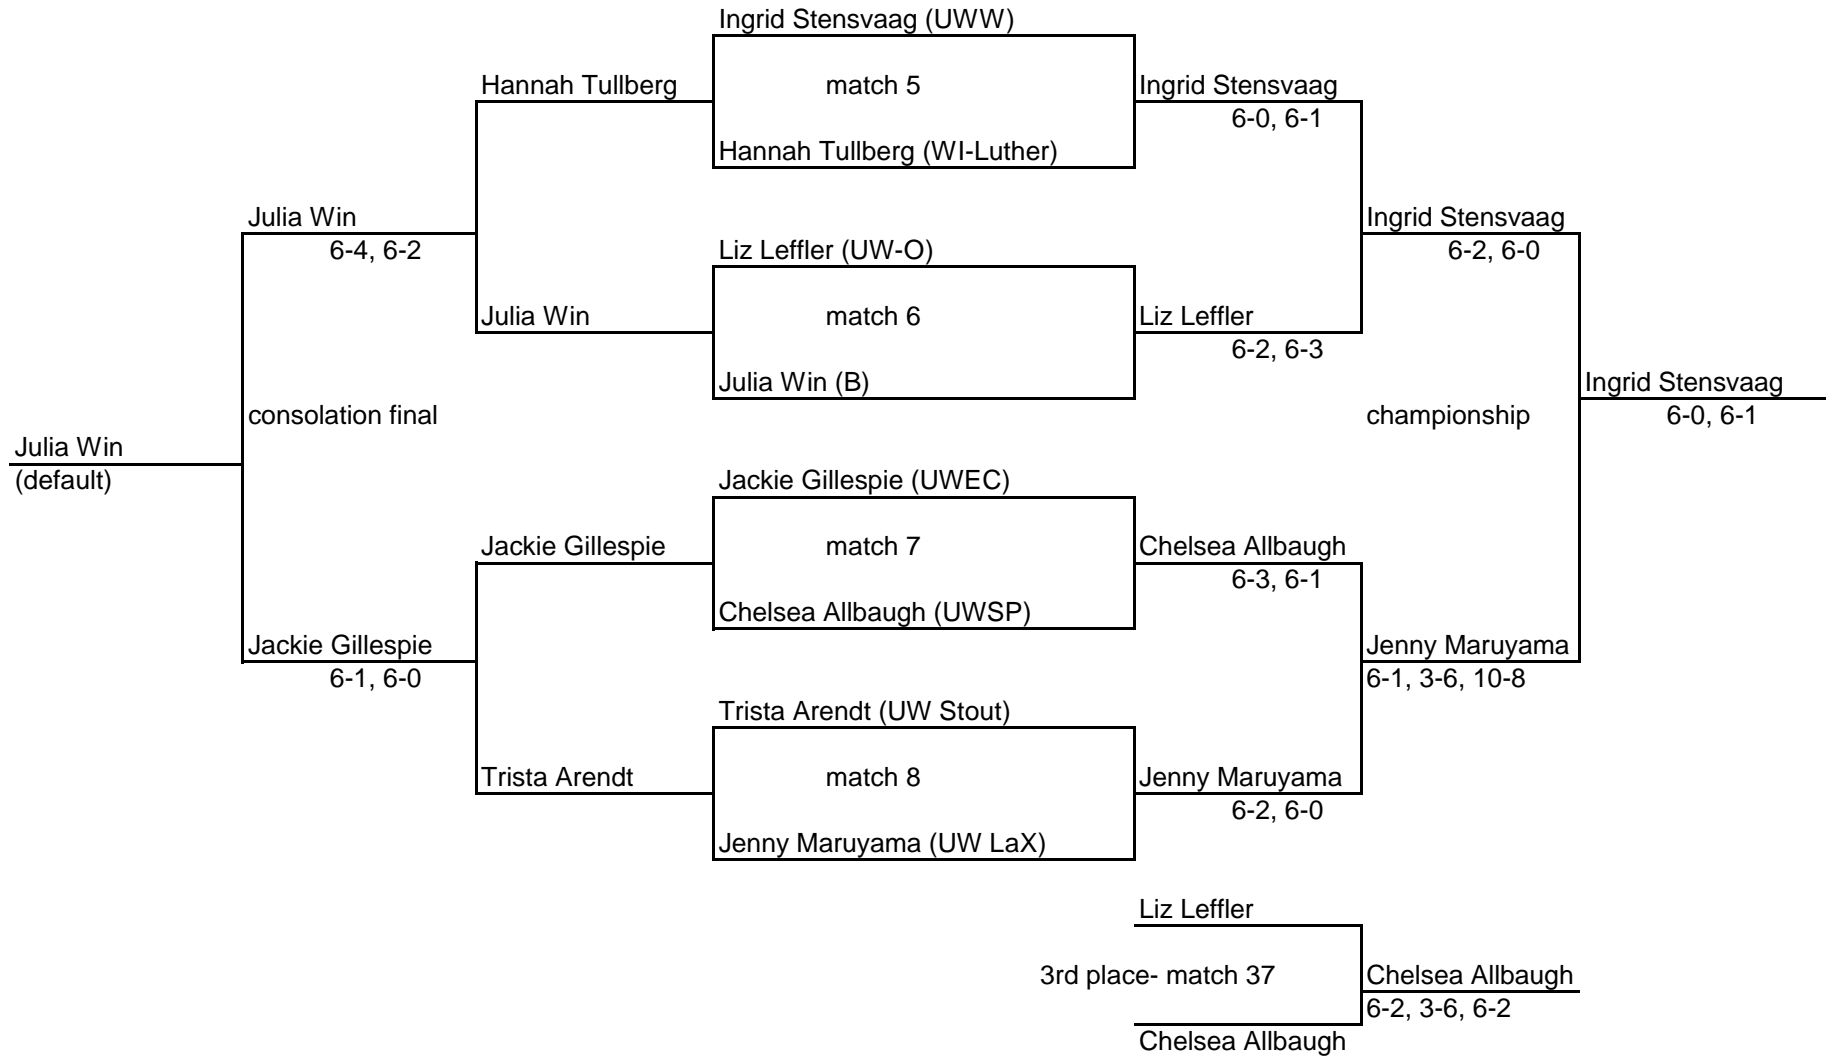

2008 Women's Warhawk Tennis Invitational
#1 Singles Draw

2008 Women's Warhawk Tennis Invitational
#2 Singles Draw

2008 Women's Warhawk Tennis Invitational
#3 Singles Draw

2008 Women's Warhawk Tennis Invitational
#1 Doubles Draw

2008 Women's Warhawk Tennis Invitational
#2 Doubles Draw

2008 Women's Warhawk Tennis Invitational
#3 Doubles Draw