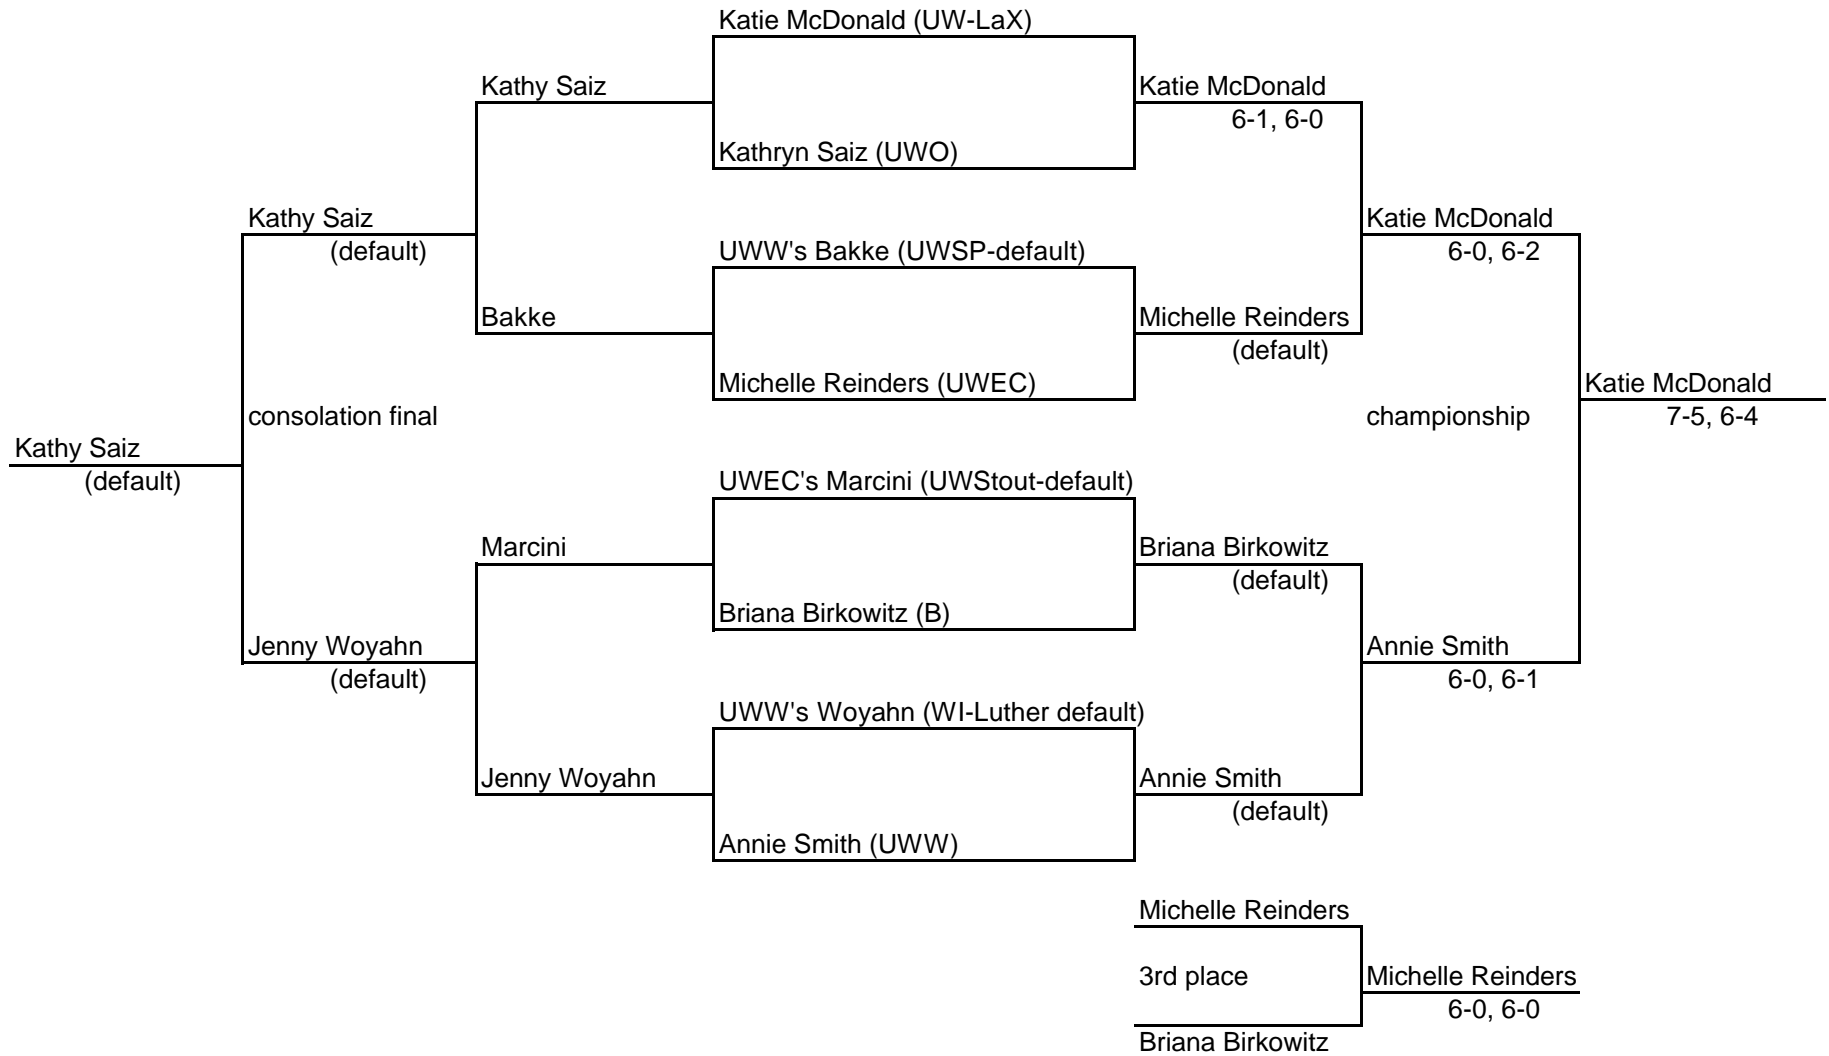

2008 Women's Warhawk Tennis Invitational
#1 Singles Draw

2008 Women's Warhawk Tennis Invitational
#2 Singles Draw

2008 Women's Warhawk Tennis Invitational
#3 Singles Draw

2008 Women's Warhawk Tennis Invitational
#1 Doubles Draw

2008 Women's Warhawk Tennis Invitational
#2 Doubles Draw

2008 Women's Warhawk Tennis Invitational
#3 Doubles Draw