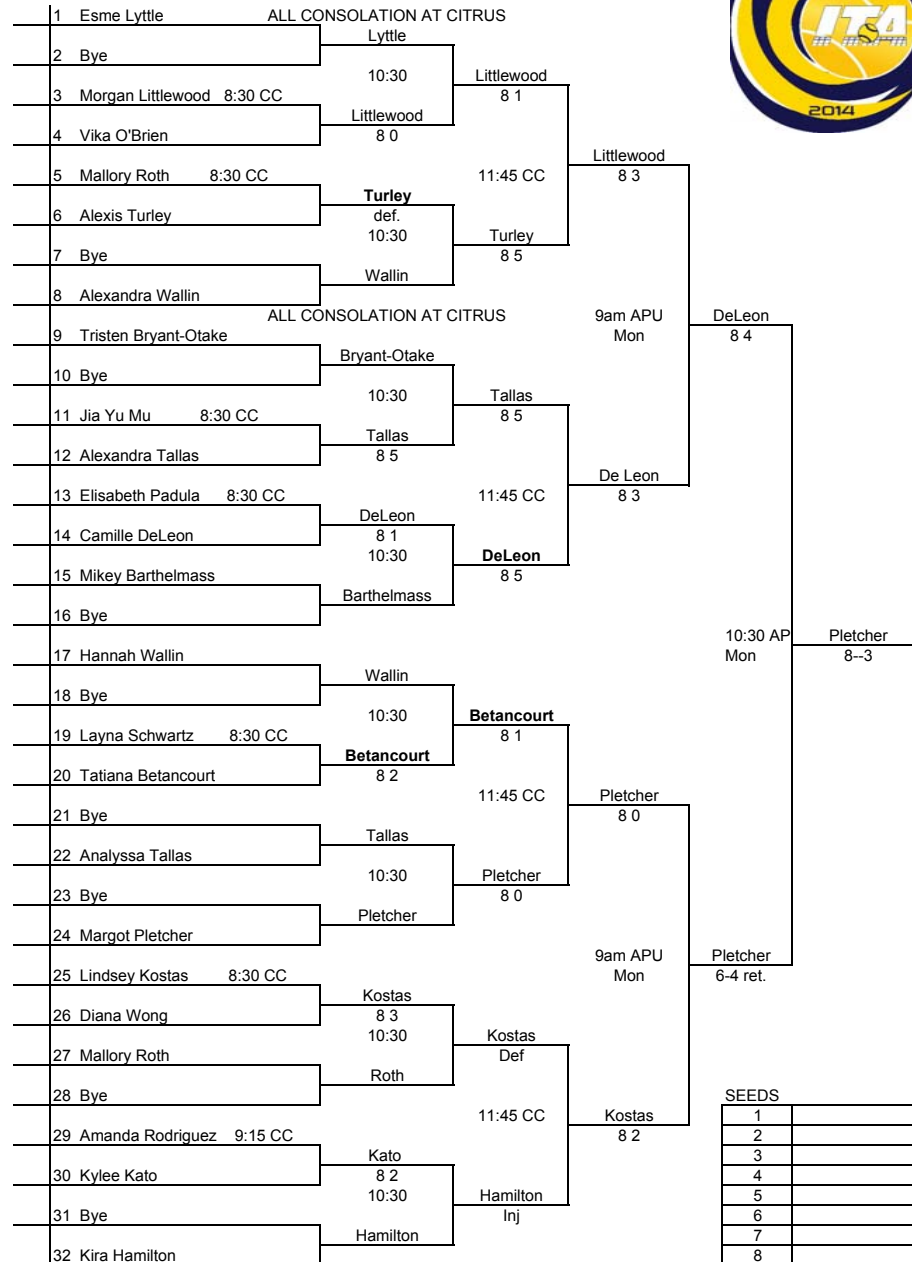

Seeds

1	
2	
3	
4	
5	
6	
7	
8	

2014 ITA Summer Circuit
Presented by the USTA
Consolation
 Hosted by APU

2014 ITA Summer Circuit
Presented by the USTA

Hosted by APU

SEEDS	
1	
2	
3	
4	
5	
6	
7	
8	