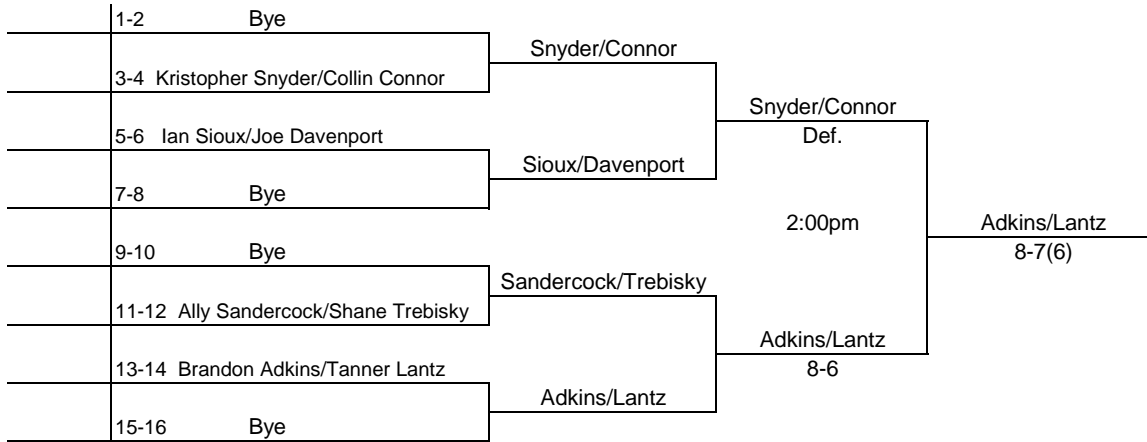

2014 ITA Summer Circuit
Presented by the USTA
 July 26 & 27
University of Oklahoma
Women's Doubles Main Draw

1	Mariah Burke/Galina Semenova	Burke/Semenova			
2	Bye		(5:00pm)	Burke/Semenova	
3	Elizabeth Pringle/Allie Schulte	Pringle/Schulte		8-2	
4	(3:30pm) Easton Parker/Shaylee Smith	Def.			
5	Bye			2:00pm	Burke/Semenova
6	Vanessa Ong/Taylor Jordan	Ong/Jordan			8-1
7	Bye		(3:30pm)	Ong/Jordan	
8	Cassidy Paul/Gretchen Ohlhausen	Paul/Ohlhausen		8-7(7)	
9	Cherokee Hernandez/Peyton Trebisky	Hernandez/Trebisky			
10	Bye		(5:00pm)	Hernandez/Trebisky	
11	Annie Tarwater/Aubree Cramer	Tarwater/Cramer		8-1	
12	(3:30pm) Chloe Clement/Jane Hutchinson	8-3			
13	Caitlyn Frankel/Emily Faulkner	Frankel/Faulkner		2:00pm	Hernandez/Trebisky
14	(3:30pm) Krystal Hixson/Gwyneth Schuler	8-5			8-2
15	Bye		(5:00pm)	Frankel/Faulkner	
16	Mackenzie Hill/Tawni Griffey	Hill/Griffey		8-6	
					Burke/Semenova
					8-3
					CHAMPIONS

2014 ITA Summer Circuit
Presented by the USTA
 July 26-27
University of Oklahoma
Men's Singles Back Draw

2014 ITA Summer Circuit
Presented by the USTA
 July 26-27
University of Oklahoma
Women's Singles Back Draw

2014 ITA Summer Circuit
Presented by the USTA
July 26 & 27
University of Oklahoma
Men's Doubles Back Draw

2014 ITA Summer Circuit
Presented by the USTA
July 26 & 27
University of Oklahoma
Women's Doubles Back Draw