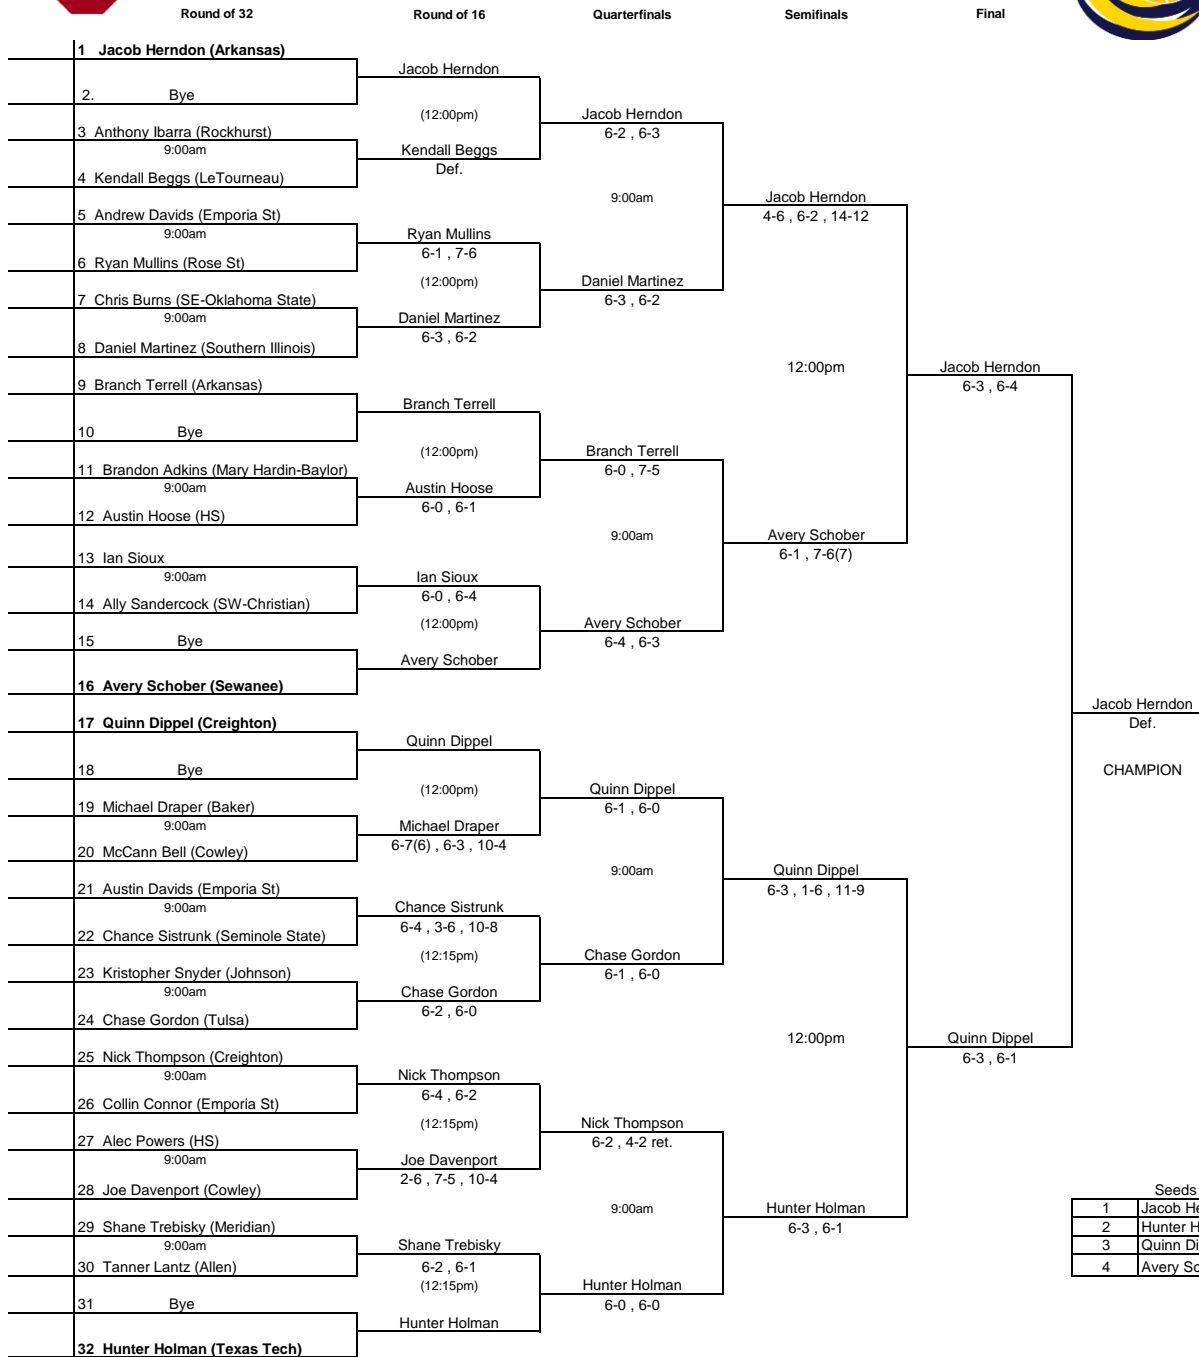

2014 ITA Summer Circuit
 Presented by the USTA
 July 26-27
 University of Oklahoma
 Men's Singles Main Draw

Seeds	
1	Jacob Herndon (UA)
2	Hunter Holman (Tx Tech)
3	Quinn Dippel (Creighton)
4	Avery Schober (Sewanee)