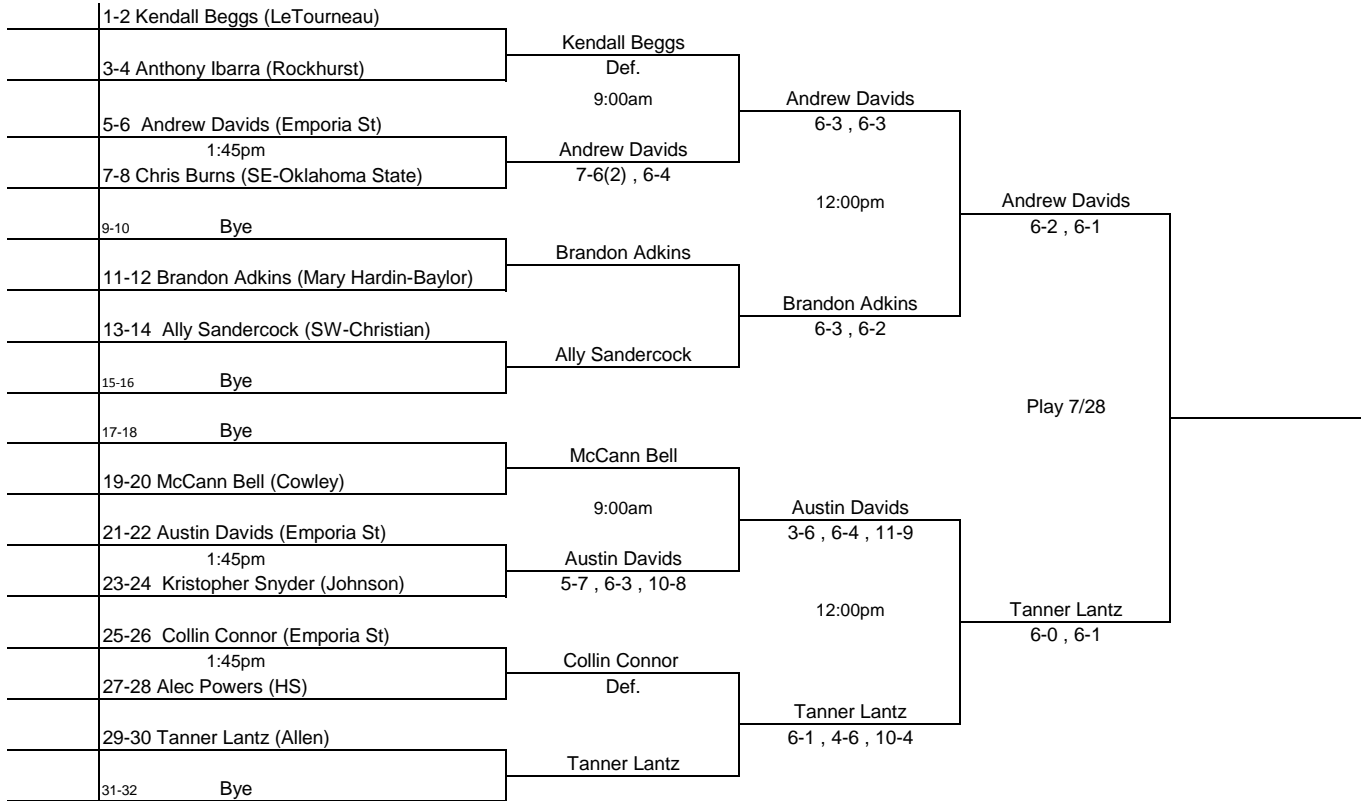

2014 ITA Summer Circuit
Presented by the USTA
July 26 & 27
University of Oklahoma
Women's Doubles Main Draw

1	Mariah Burke/Galina Semenova	Burke/Semenova			
2	Bye		(5:00pm)	Burke/Semenova	
3	Elizabeth Pringle/Allie Schulte	Pringle/Schulte		8-2	
4	(3:30pm) Easton Parker/Shaylee Smith	Def.			
5	Bye			2:00pm	Burke/Semenova
6	Vanessa Ong/Taylor Jordan	Ong/Jordan			8-1
7	Bye		(3:30pm)	Ong/Jordan	
8	Cassidy Paul/Gretchen Ohlhausen	Paul/Ohlhausen		8-7(7)	
9	Cherokee Hernandez/Peyton Trebisky	Hernandez/Trebisky			
10	Bye		(5:00pm)	Hernandez/Trebisky	
11	Annie Tarwater/Aubree Cramer	Tarwater/Cramer		8-1	
12	(3:30pm) Chloe Clement/Jane Hutchinson	8-3			
13	Caitlyn Frankel/Emily Faulkner	Frankel/Faulkner		2:00pm	Hernandez/Trebisky
14	(3:30pm) Krystal Hixson/Gwyneth Schuler	8-5			8-2
15	Bye		(5:00pm)	Frankel/Faulkner	
16	Mackenzie Hill/Tawni Griffey	Hill/Griffey		8-6	
					Burke/Semenova
					8-3
					CHAMPIONS

2014 ITA Summer Circuit
Presented by the USTA
July 26-27
University of Oklahoma
Men's Singles Back Draw