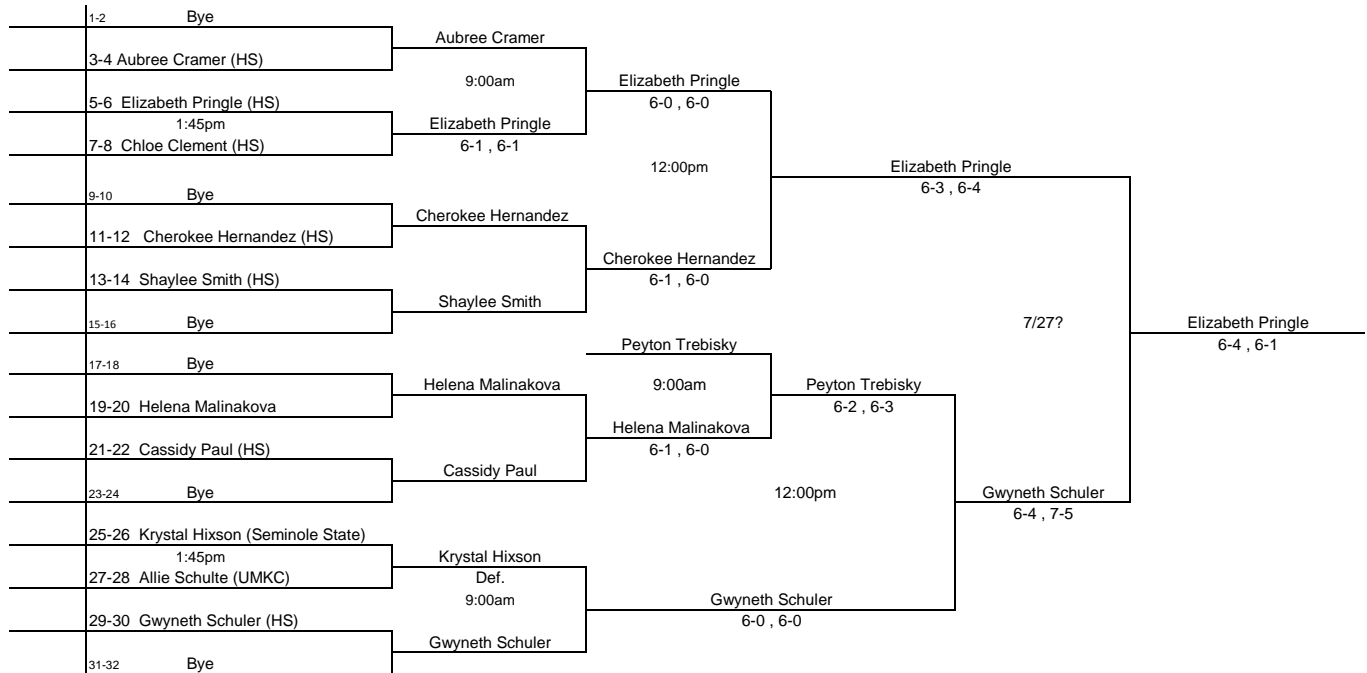

1	Nick Thompson/Quinn Dippel					
2	Bye	Thompson/Dippel				
3	Kristopher Snyder/Collin Connor (3:30pm)		(5:00pm)	Thompson/Dippel		
4	Alec Powers/Austin Hoose	Hoose/Powers	8-6	8-1		
5	Chase Gordon/Daniel Martinez (3:30pm)			(2:00pm)	Thompson/Dippel	
6	Ally Sandercock/Shane Trebisky	Gordon/Martinez	8-4	8-2		
7	Bye		(5:00pm)	Gordon/Martinez		
8	Austin Davids/Andrew Davids	Davids/Davids		8-7(2)		
9	Jacob Herndon/Branch Terrell				Schober/Holman	
10	Bye	Herndon/Terrell			8-5	
11	Ian Sioux/Joe Davenport (3:30pm)		(5:00pm)	Herndon/Terrell		
12	Chance Sistrunk/Chris Burns	Sistrunk/Burns	8-6	8-3		
13	McCann Bell/Ryan Mullins (3:30pm)			(2:00pm)	Schober/Holman	
14	Brandon Adkins/Tanner Lantz	Bell/Mullins	8-4	8-2		
15	Bye		(5:00pm)	Schober/Holman		
16	Avery Schober/Hunter Holman	Schober/Holman		8-3		
						CHAMPIONS

2014 ITA Summer Circuit
Presented by the USTA
 July 26 & 27
University of Oklahoma
Women's Doubles Main Draw

1	Mariah Burke/Galina Semenova	Burke/Semenova			
2	Bye		(5:00pm)	Burke/Semenova	
3	Elizabeth Pringle/Allie Schulte	Pringle/Schulte		8-2	
4	(3:30pm) Easton Parker/Shaylee Smith	Def.			
5	Bye			2:00pm	Burke/Semenova
6	Vanessa Ong/Taylor Jordan	Ong/Jordan			8-1
7	Bye		(3:30pm)	Ong/Jordan	
8	Cassidy Paul/Gretchen Ohlhausen	Paul/Ohlhausen		8-7(7)	
9	Cherokee Hernandez/Peyton Trebisky	Hernandez/Trebisky			
10	Bye		(5:00pm)	Hernandez/Trebisky	
11	Annie Tarwater/Aubree Cramer	Tarwater/Cramer		8-1	
12	(3:30pm) Chloe Clement/Jane Hutchinson	8-3			
13	Caitlyn Frankel/Emily Faulkner	Frankel/Faulkner		2:00pm	Hernandez/Trebisky
14	(3:30pm) Krystal Hixson/Gwyneth Schuler	8-5			8-2
15	Bye		(5:00pm)	Frankel/Faulkner	
16	Mackenzie Hill/Tawni Griffey	Hill/Griffey		8-6	
					Burke/Semenova
					8-3
					CHAMPIONS

2014 ITA Summer Circuit
Presented by the USTA
 July 26-27
University of Oklahoma
Men's Singles Back Draw

2014 ITA Summer Circuit
Presented by the USTA
 July 26-27
University of Oklahoma
Women's Singles Back Draw