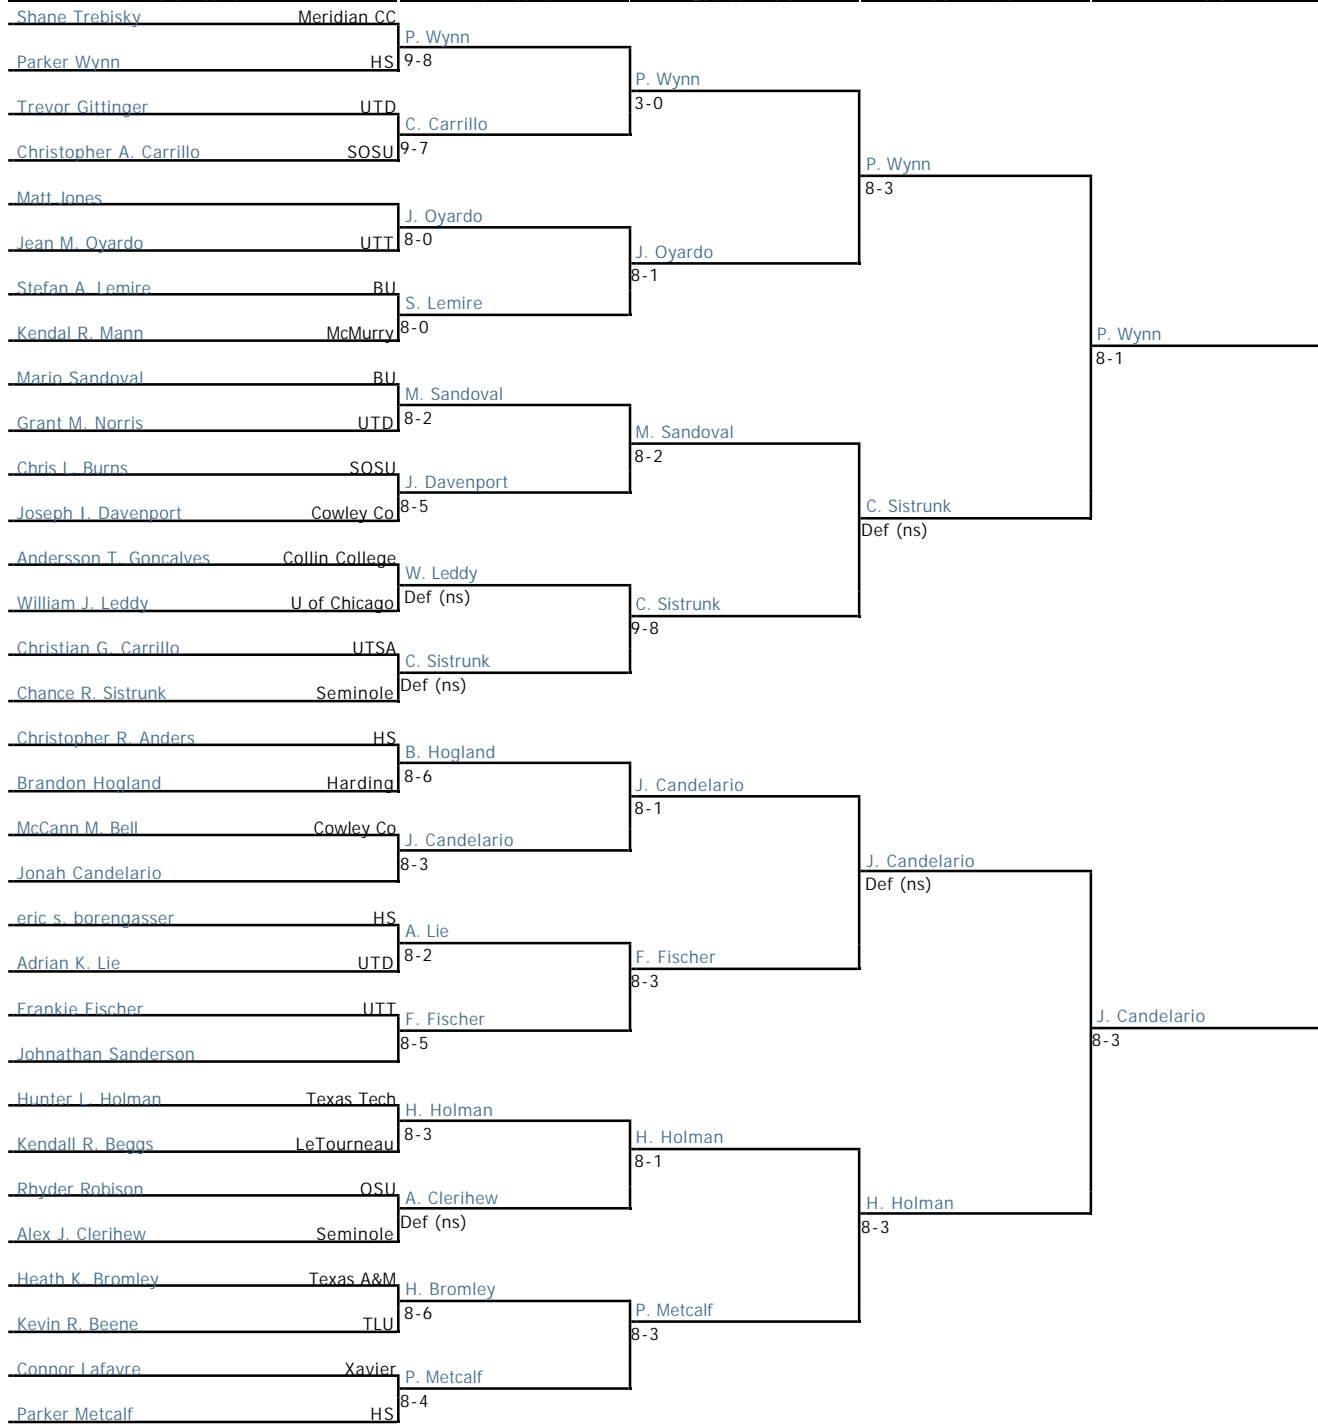

Men's Open Singles Consolation - Final Rounds

3rd Round	4th Round	Quarterfinals	Semifinals	Finals