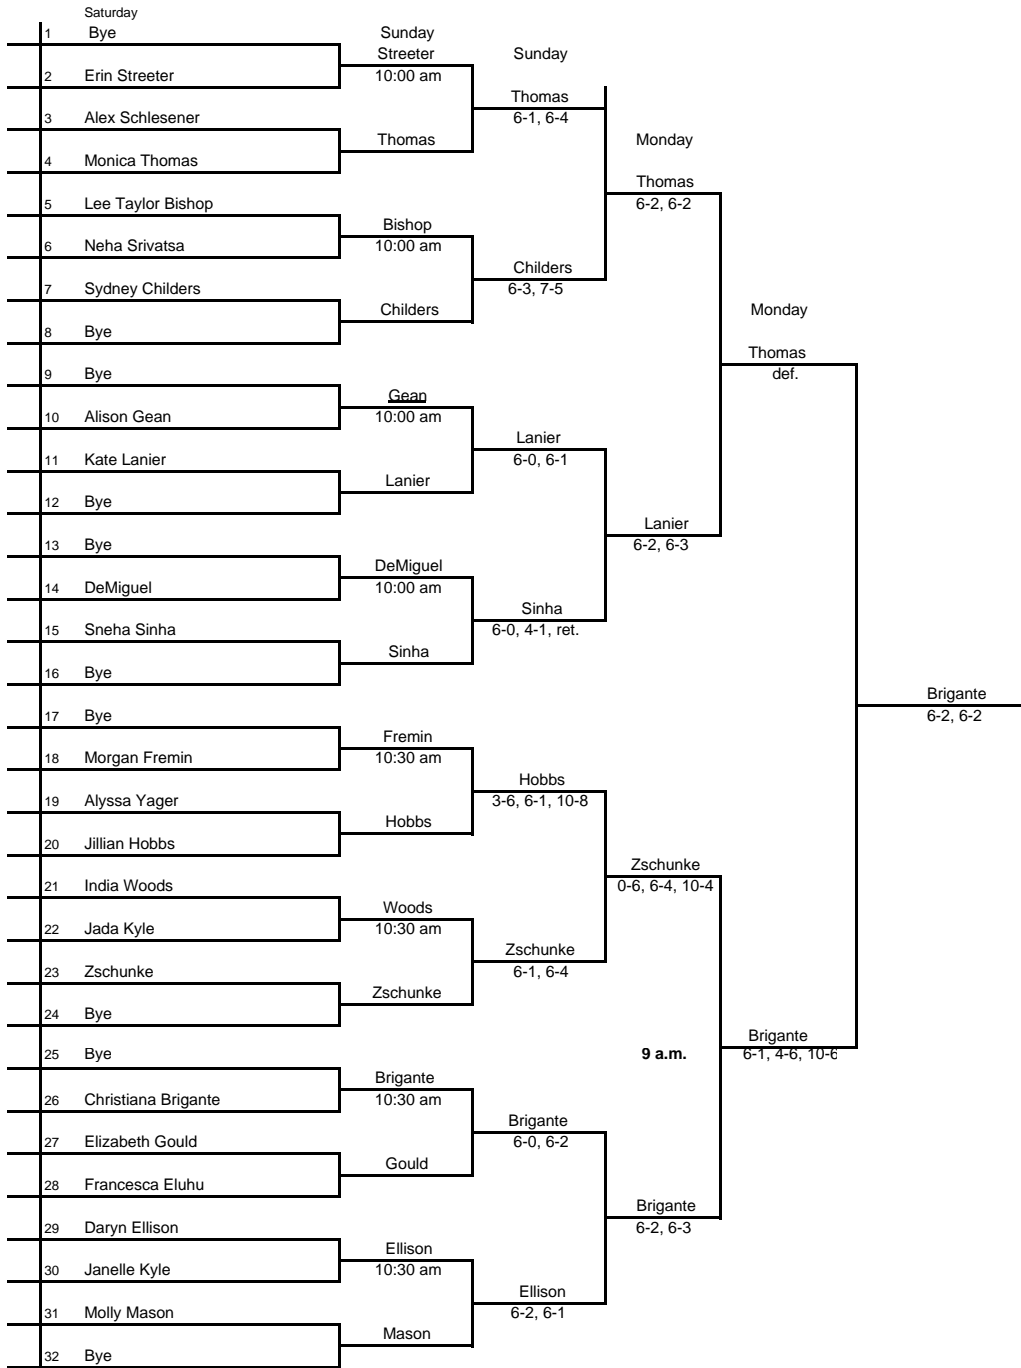

2015 ITA Summer Circuit

Presented by the USTA

Hosted by The University of Alabama

Sat.	1 (1) Maya Jansen - Alabama	Saturday	Sunday			
	2 BYE	M. Jansen				
10am	3 Erin Streeter - MSU - Mankato	1:00 pm	Jansen	Sunday		
10am	4 Sydney Ellison - MS	Sydney Ellison	6-1, 6-1			
10am	5 Alex Schlesener - Converse College	6-0, 6-4	9:00 am	Jansen		
10am	6 Kealee Heffner - Tusculum	Kealee Heffner	3-6, 6-0, 10-6			
10am	7 Kelsey Coots - UTC	6-0, 6-0	Kelsey Coots	Monday		
10am	8 Monica Thomas - Tuskegee	Kelsey Coots	6-3, 6-1			
10am	9 Lee Taylor Bishop - HS	6-0, 6-0		Jansen		
10am	10 Abby Johnson - Lafayette	Abby Johnson	6-4, 7-6			
10am	11 Neha Srivatsa - HS	6-0, 6-2	Abby Johnson			
10am	12 Alexandra Rusynika - George Mason	Rusynika	6-0, 6-2			
10am	13 Sydney Childers - UNA	6-1, 6-2	9:00 am	E. Yates		
10am	14 Carmen Saab - Williams	Carmen Saab	6-2, 6-1			
	15 BYE	6-1, 6-0		E. Yates		
	16 (8) Ellie Yates - Vanderbilt	E. Yates	6-0, 6-2			
	17 (5) Madison Harrison - MSU			9 a.m.	Harrison	
	18 BYE	M. Harrison			6-2, 6-4	
10am	19 Alison Gean - UNA	1:00 pm	Harrison			
10am	20 Johanna Keeline - Concordia	Johanna Keeline	6-0, 6-2			
10am	21 Liselot Koenen - Georgetown	6-1, 6-0	9:00 am	Harrison		
10am	22 Kate Lanier - Kentucky	Liselot Koenen	6-1, 6-1			
	23 BYE	6-1, 7-6		Koenen		
	24 Caroline Culpepper - HS	Culpepper	6-1, 6-4			
	25 Christiana Brigante - Oklahoma			Harrison		
	26 BYE	Brigante			6-2, 6-0	
10am	27 Esther De Miguel - HS	1:00 pm	Summers			
10am	28 Grace Summers - Eastern Illinois	Grace Summers	6-2, 2-6, 10-3			
10am	29 Sneha Sinha - HS	6-1, 6-0	9:00 am	Summers	Monday	
10am	30 Alison Mills - USC	Alison Mills	3-6, 6-2, 10-3			
	31 BYE	6-4, 6-3		T. Yates		
	32 (4) Turner Yates - Missouri	T. Yates	6-2, 6-2		WINNER	
	33 (3) Sena Suswam - Louisville				Harrison	
	34 BYE	S. Suswam			7-6(4), 4-6, 10-3	
10am	35 Erin Mills - Tusculum	1:00 pm	Suswam			
10am	36 Morgan Fremin - Lafayette	Erin Mills	6-0, 6-3			
11am	37 Haley Powell - Mercer	6-1, 6-3	9:00 am	Powell		
11am	38 Alyssa Yager - HS	Haley Powell	6-4, 1-6, 10-6			
11am	39 Jillian Hobbs - HS	6-1, 6-1		Powell		
11am	40 Sydney Thomas - Prairie View A&M	Sydney Thomas	6-1, 6-2			
11am	41 India Woods - HS	6-1, 6-3		Lewis		
11am	42 Taylor Lederman - SDSU	Lederman	6-0, 6-1			
11am	43 Jada Kyle - Stephens College	6-4, 6-4		Lederman		
11am	44 Claire DeGeorge - UNA	Claire DeGeorge	6-1, 6-2			
11am	45 Alexandra Baer - Michigan State	6-0, 6-0	9:00 am	Lewis		
11am	46 Sarah Zschunke - College of Charles	Alexandra Baer	6-3, 6-0			
	47 BYE	6-4, 6-0		Lewis		
	48 (6) Kirsten Lewis - Kentucky	K. Lewis	6-0, 6-2			
	49 (7) Morgan Chumney - Kentucky				Brinson	
	50 BYE	M. Chumney			def.	
11am	51 Roxy Bartz - Mercer	1:30 pm	Chumney			
11am	52 Savanna Hunt - Northern Iowa	Roxy Bartz	7-6, 6-1			
11am	53 Elizabeth Gould - Nebraska	6-2, 6-0	9:00 am	Chumney		
11am	54 Katie Polk - UTC	Katie Polk	6-2, 6-3			
11am	55 Francesca Eluhu - Williams	6-3, 6-1		Cochran		
11am	56 Megan Cochran - USC	Megan Cochran	6-2, 6-4			
11am	57 Daryn Ellison - HS	6-0, 3-2, ret.		Brinson		
11am	58 Ashley Murdock	Ashley Murdock	6-2, 6-1			
11am	59 Janelle Kyle - Jackson State CC	6-3, 6-3		Murdock		
11am	60 Elizabeth Kiyachkin - Mercer	Elizabeth Kiyachkin	6-3, 6-2			
11am	61 Molly Mason - UNA	6-1, 6-1	9:00 am	Brinson		
11am	62 Claire Sullivan - HS	Claire Sullivan	6-2, 6-4			
	63 BYE	6-0, 6-0		Brinson		
	64 (2) Caroline Brinson - Georgia	C. Brinson	6-0, 6-3			

SEEDS 1-8

1	Maya Jansen
2	Caroline Brinson
3	Sena Suswam
4	Turner Yates
5	Madison Harrison
6	Kirsten Lewis
7	Morgan Chumney
8	Ellie Yates

2015 ITA Summer Circuit

Presented by the USTA

Hosted by The University of Alabama

Women's Consolation Draw