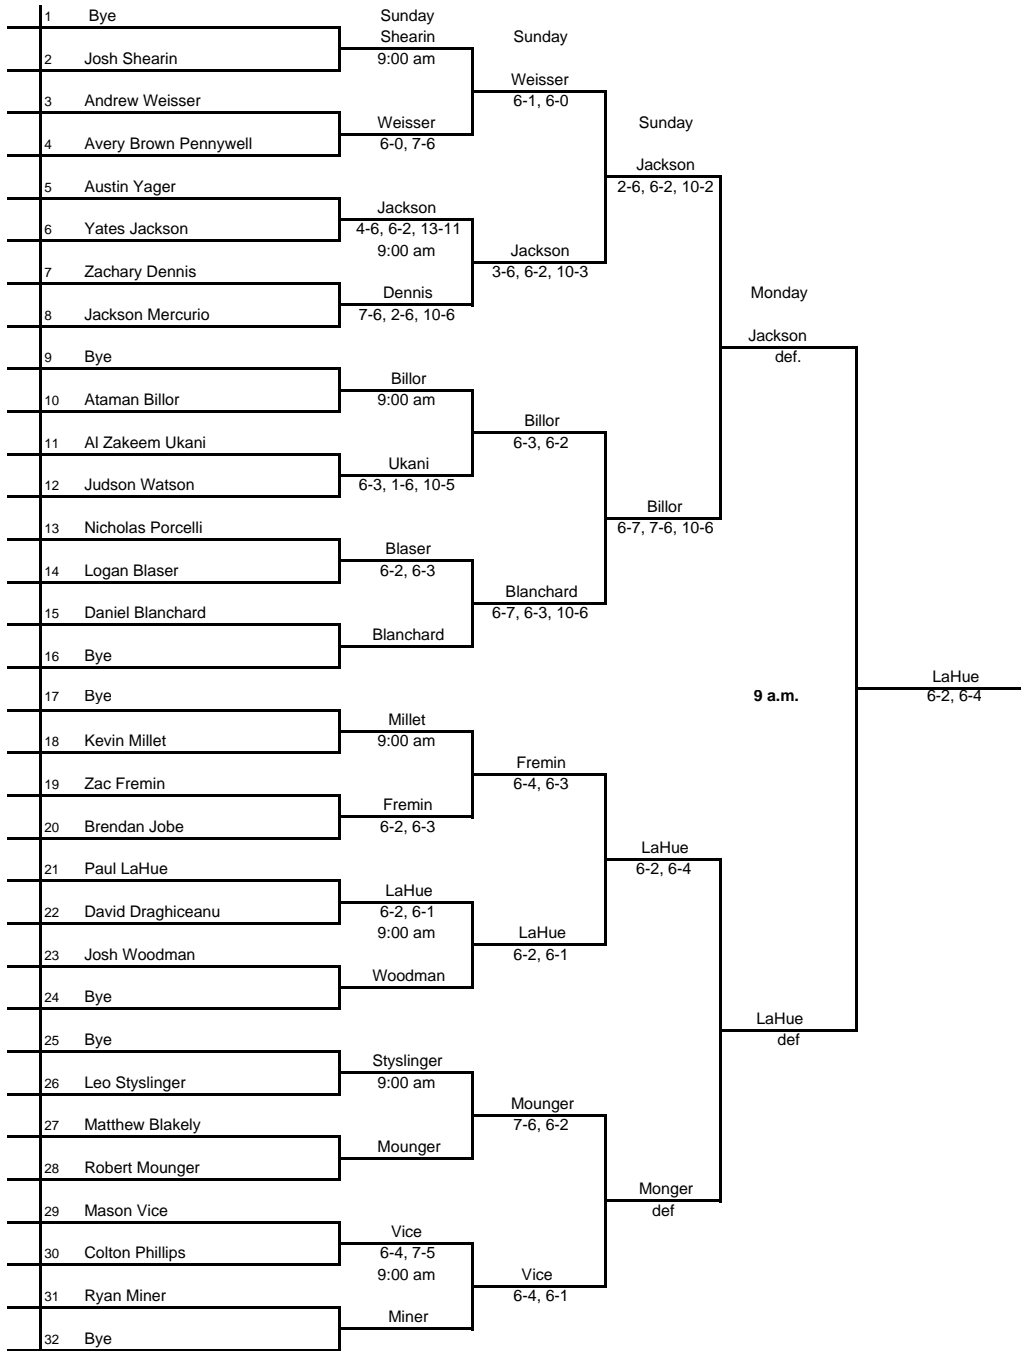

2015 ITA Summer Circuit

Presented by the USTA

Hosted by The University of Alabama

Men's Consolation Draw

2015 ITA Summer Circuit

Presented by the USTA

Hosted by The University of Alabama

Sat.	1 (1) Maya Jansen - Alabama	Saturday	Sunday			
	2 BYE	M. Jansen				
10am	3 Erin Streeter - MSU - Mankato	1:00 pm	Jansen	Sunday		
10am	4 Sydney Ellison - MS	Sydney Ellison	6-1, 6-1			
10am	5 Alex Schlesener - Converse College	6-0, 6-4	9:00 am	Jansen		
10am	6 Kealee Heffner - Tusculum	Kealee Heffner	3-6, 6-0, 10-6			
10am	7 Kelsey Coots - UTC	6-0, 6-0	Kelsey Coots	Monday		
10am	8 Monica Thomas - Tuskegee	Kelsey Coots	6-3, 6-1			
10am	9 Lee Taylor Bishop - HS	6-0, 6-0		Jansen		
10am	10 Abby Johnson - Lafayette	Abby Johnson	6-4, 7-6			
10am	11 Neha Srivatsa - HS	6-0, 6-2	Abby Johnson			
10am	12 Alexandra Rusynika - George Mason	Rusynika	6-0, 6-2			
10am	13 Sydney Childers - UNA	6-1, 6-2	9:00 am	E. Yates		
10am	14 Carmen Saab - Williams	Carmen Saab	6-2, 6-1			
	15 BYE	6-1, 6-0		E. Yates		
	16 (8) Ellie Yates - Vanderbilt	E. Yates	6-0, 6-2			
	17 (5) Madison Harrison - MSU			9 a.m.	Harrison	
	18 BYE	M. Harrison			6-2, 6-4	
10am	19 Alison Gean - UNA	1:00 pm	Harrison			
10am	20 Johanna Keeline - Concordia	Johanna Keeline	6-0, 6-2			
10am	21 Liselot Koenen - Georgetown	6-1, 6-0	9:00 am	Harrison		
10am	22 Kate Lanier - Kentucky	Liselot Koenen	6-1, 6-1			
	23 BYE	6-1, 7-6		Koenen		
	24 Caroline Culpepper - HS	Culpepper	6-1, 6-4			
	25 Christiana Brigante - Oklahoma			Harrison		
	26 BYE	Brigante			6-2, 6-0	
10am	27 Esther De Miguel - HS	1:00 pm	Summers			
10am	28 Grace Summers - Eastern Illinois	Grace Summers	6-2, 2-6, 10-3			
10am	29 Sneha Sinha - HS	6-1, 6-0	9:00 am	Summers	Monday	
10am	30 Alison Mills - USC	Alison Mills	3-6, 6-2, 10-3			
	31 BYE	6-4, 6-3		T. Yates		
	32 (4) Turner Yates - Missouri	T. Yates	6-2, 6-2		WINNER	
	33 (3) Sena Suswam - Louisville				Harrison	
	34 BYE	S. Suswam			7-6(4), 4-6, 10-3	
10am	35 Erin Mills - Tusculum	1:00 pm	Suswam			
10am	36 Morgan Fremin - Lafayette	Erin Mills	6-0, 6-3			
11am	37 Haley Powell - Mercer	6-1, 6-3	9:00 am	Powell		
11am	38 Alyssa Yager - HS	Haley Powell	6-4, 1-6, 10-6			
11am	39 Jillian Hobbs - HS	6-1, 6-1		Powell		
11am	40 Sydney Thomas - Prairie View A&M	Sydney Thomas	6-1, 6-2			
11am	41 India Woods - HS	6-1, 6-3		Lewis		
11am	42 Taylor Lederman - SDSU	Lederman	6-0, 6-1			
11am	43 Jada Kyle - Stephens College	6-4, 6-4		Lederman		
11am	44 Claire DeGeorge - UNA	Claire DeGeorge	6-1, 6-2			
11am	45 Alexandra Baer - Michigan State	6-0, 6-0	9:00 am	Lewis		
11am	46 Sarah Zschunke - College of Charles	Alexandra Baer	6-3, 6-0			
	47 BYE	6-4, 6-0		Lewis		
	48 (6) Kirsten Lewis - Kentucky	K. Lewis	6-0, 6-2			
	49 (7) Morgan Chumney - Kentucky				Brinson	
	50 BYE	M. Chumney			def.	
11am	51 Roxy Bartz - Mercer	1:30 pm	Chumney			
11am	52 Savanna Hunt - Northern Iowa	Roxy Bartz	7-6, 6-1			
11am	53 Elizabeth Gould - Nebraska	6-2, 6-0	9:00 am	Chumney		
11am	54 Katie Polk - UTC	Katie Polk	6-2, 6-3			
11am	55 Francesca Eluhu - Williams	6-3, 6-1		Cochran		
11am	56 Megan Cochran - USC	Megan Cochran	6-2, 6-4			
11am	57 Daryn Ellison - HS	6-0, 3-2, ret.		Brinson		
11am	58 Ashley Murdock	Ashley Murdock	6-2, 6-1			
11am	59 Janelle Kyle - Jackson State CC	6-3, 6-3		Murdock		
11am	60 Elizabeth Kiyachkin - Mercer	Elizabeth Kiyachkin	6-3, 6-2			
11am	61 Molly Mason - UNA	6-1, 6-1	9:00 am	Brinson		
11am	62 Claire Sullivan - HS	Claire Sullivan	6-2, 6-4			
	63 BYE	6-0, 6-0		Brinson		
	64 (2) Caroline Brinson - Georgia	C. Brinson	6-0, 6-3			

SEEDS 1-8

1	Maya Jansen
2	Caroline Brinson
3	Sena Suswam
4	Turner Yates
5	Madison Harrison
6	Kirsten Lewis
7	Morgan Chumney
8	Ellie Yates