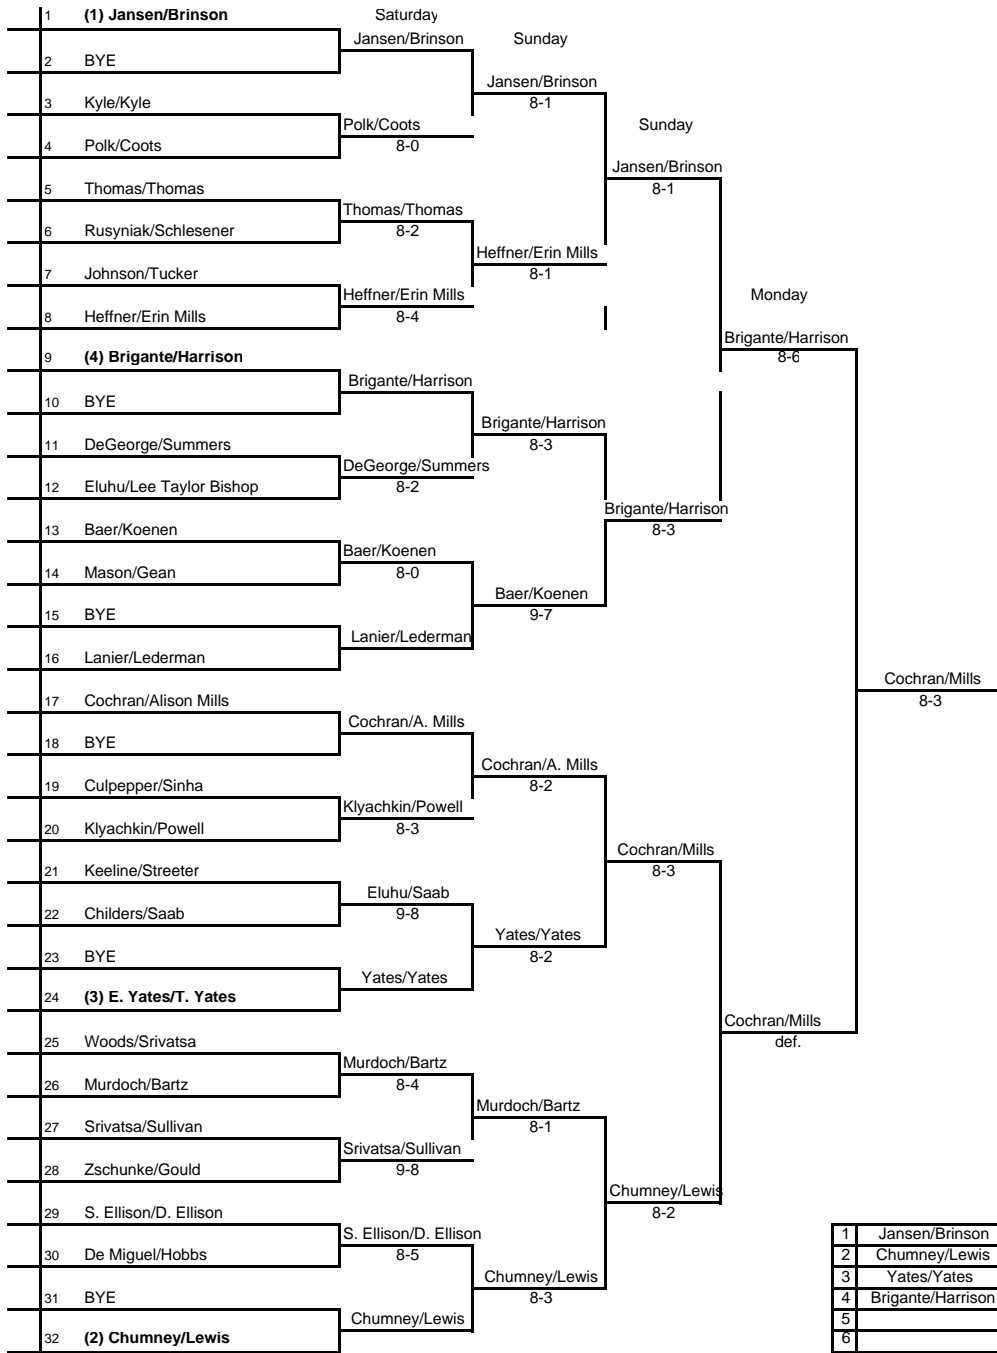

SEEDS 1-8

1	Maya Jansen
2	Caroline Brinson
3	Sena Suswam
4	Turner Yates
5	Madison Harrison
6	Kirsten Lewis
7	Morgan Chumney
8	Ellie Yates

2015 ITA Summer Circuit

Presented by the USTA

Hosted by The University of Alabama

Women's Consolation Draw

2015 ITA Summer Circuit

Presented by the USTA

Hosted by The University of Alabama

Men's Doubles

Seeds	
1	H. Brewer/L. Hill
2	Jumonville/M. King
3	Evertsen/Goldstein
4	Durham/Durham
5	
6	
7	
8	

2015 ITA Summer Circuit

Presented by the USTA

Hosted by The University of Alabama

Saturday

Women's Doubles

1	Jansen/Brinson
2	Chumney/Lewis
3	Yates/Yates
4	Brigante/Harrison
5	
6	
7	
8	