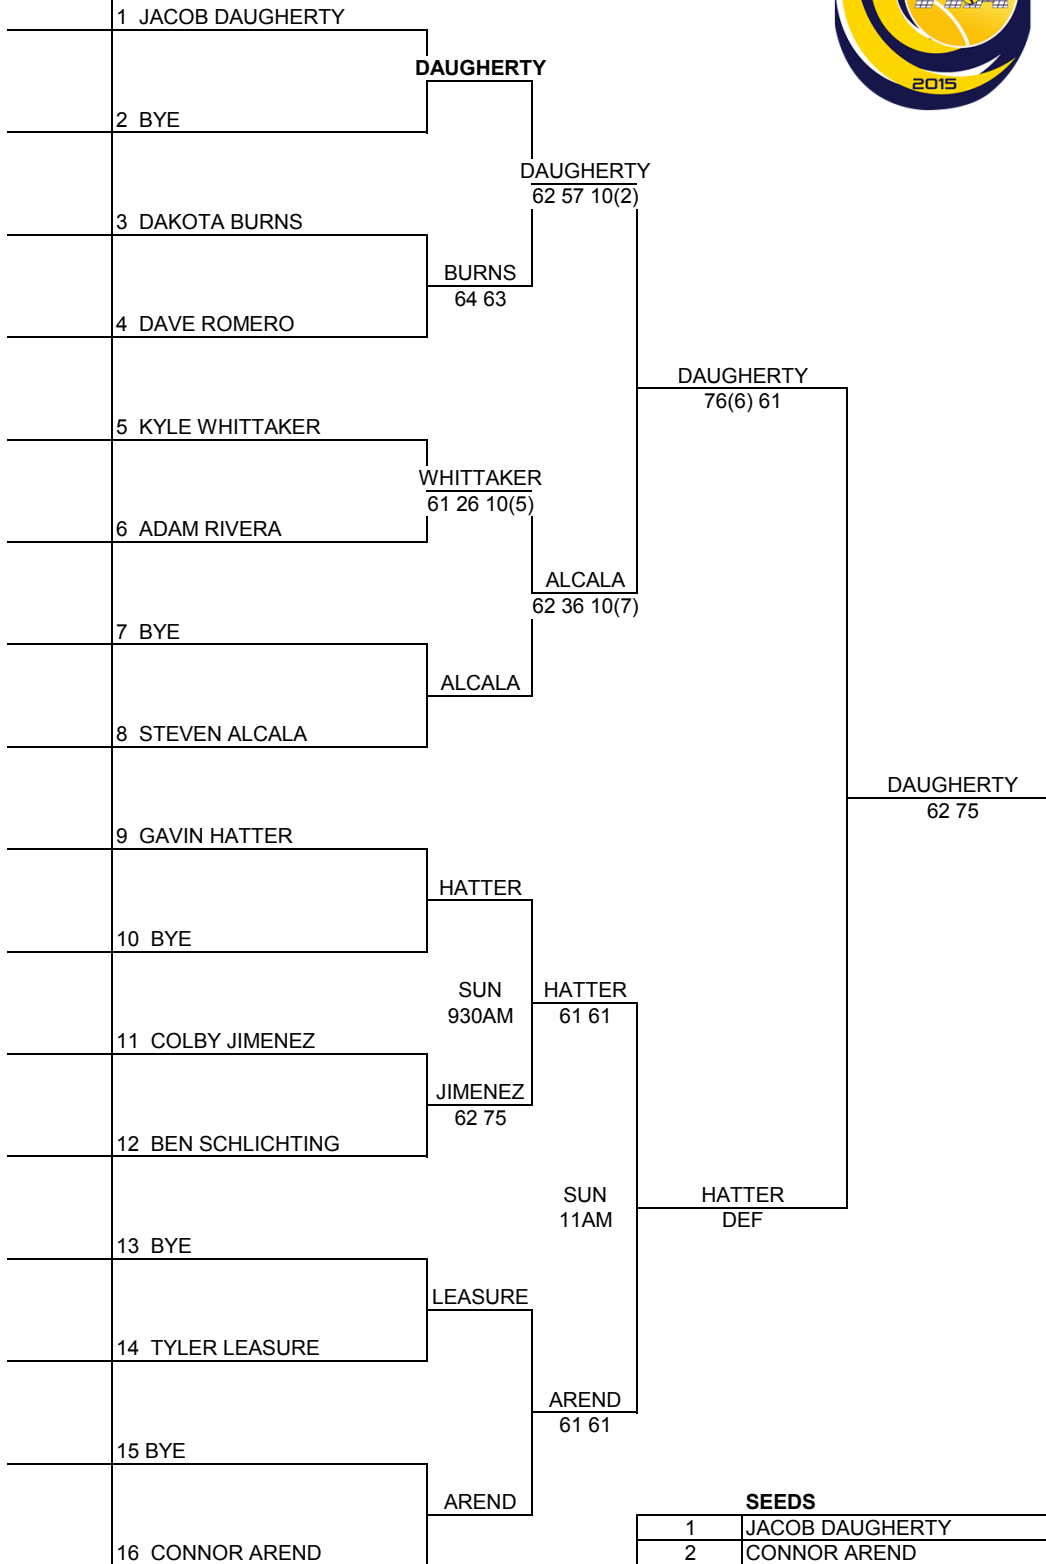

2015 ITA Summer Circuit

Presented by the USTA

Hosted by the University of Colorado Boulder
Consolation Men's

SEEDS

1	JACOB DAUGHERTY
2	CONNOR AREND
3	STEVEN ALCALA
4	GAVIN HATTER