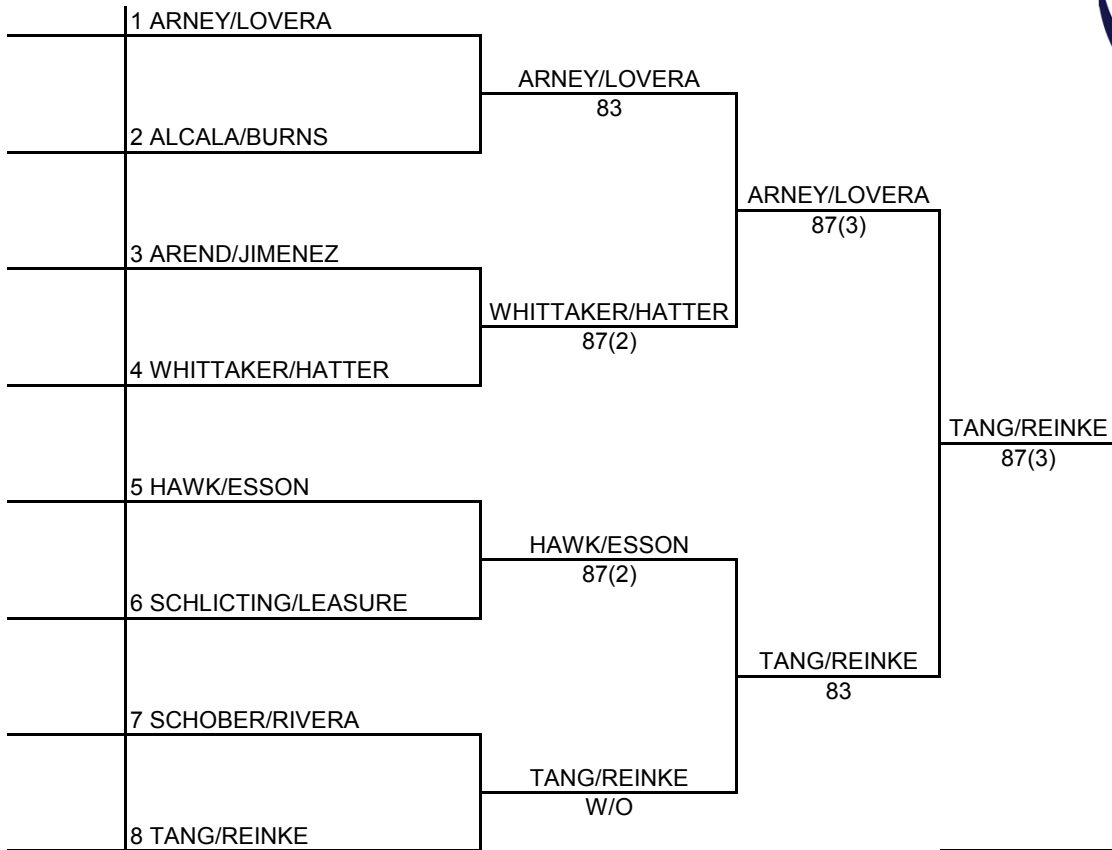

# 2015 ITA Summer Circuit

Presented by the USTA

Hosted by the UNIVERSITY OF COLORADO BOULDER  
WOMEN'S MAIN DRAW

### SEEDS

1	MARGO TAYLOR
2	TARA ECKEL
3	KALYSSA HALL
4	AUTUMN CROSSNOE

EXTRA MATCHES  
MONAGHAN DEF. SON - 60 64  
WOODMAN DEF. FRANKEL 57 63 10(2)

# 2015 ITA Summer Circuit

Presented by the USTA

Hosted by the University of Colorado Boulder  
Men's Doubles

1	
2	
3	
4	