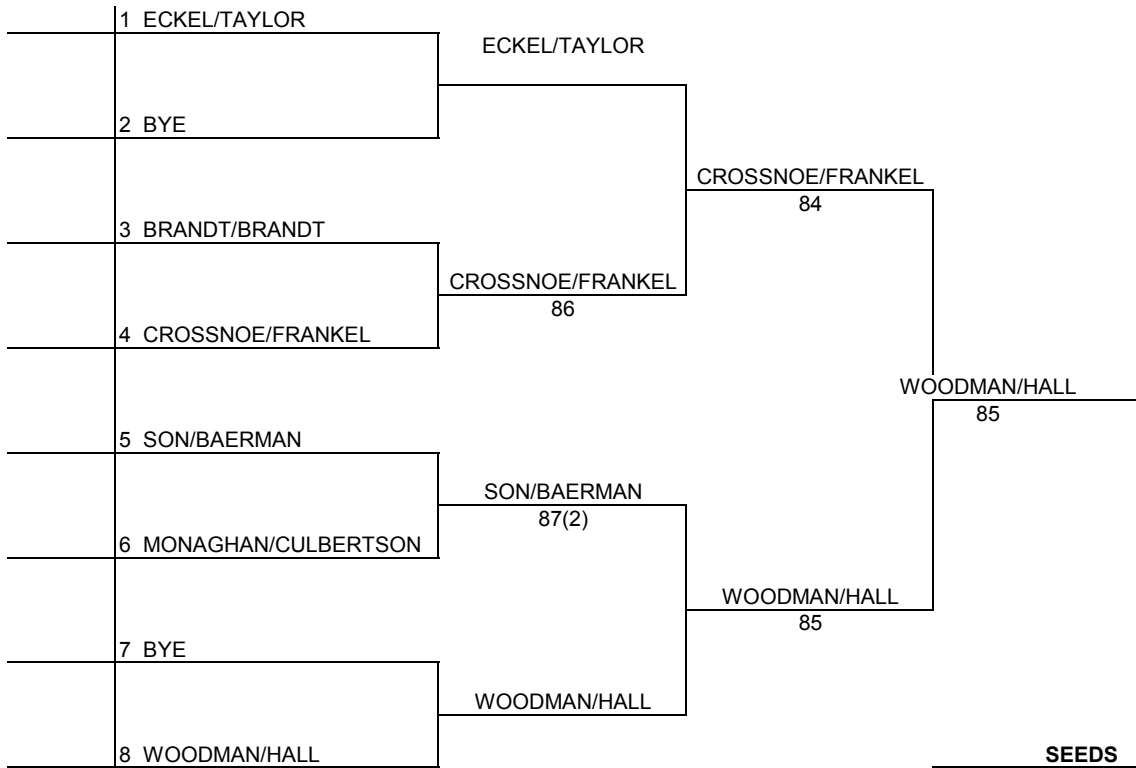

# 2015 ITA Summer Circuit

Presented by the USTA

Hosted by the University of Colorado Boulder  
Men's Doubles

1	
2	
3	
4	

# 2015 ITA Summer Circuit

Presented by the USTA

Hosted by the University of Colorado Boulder  
Women's Doubles

**SEEDS**

1	TAYLOR/ECKEL
2	WOODMAN/HALL
3	
4	