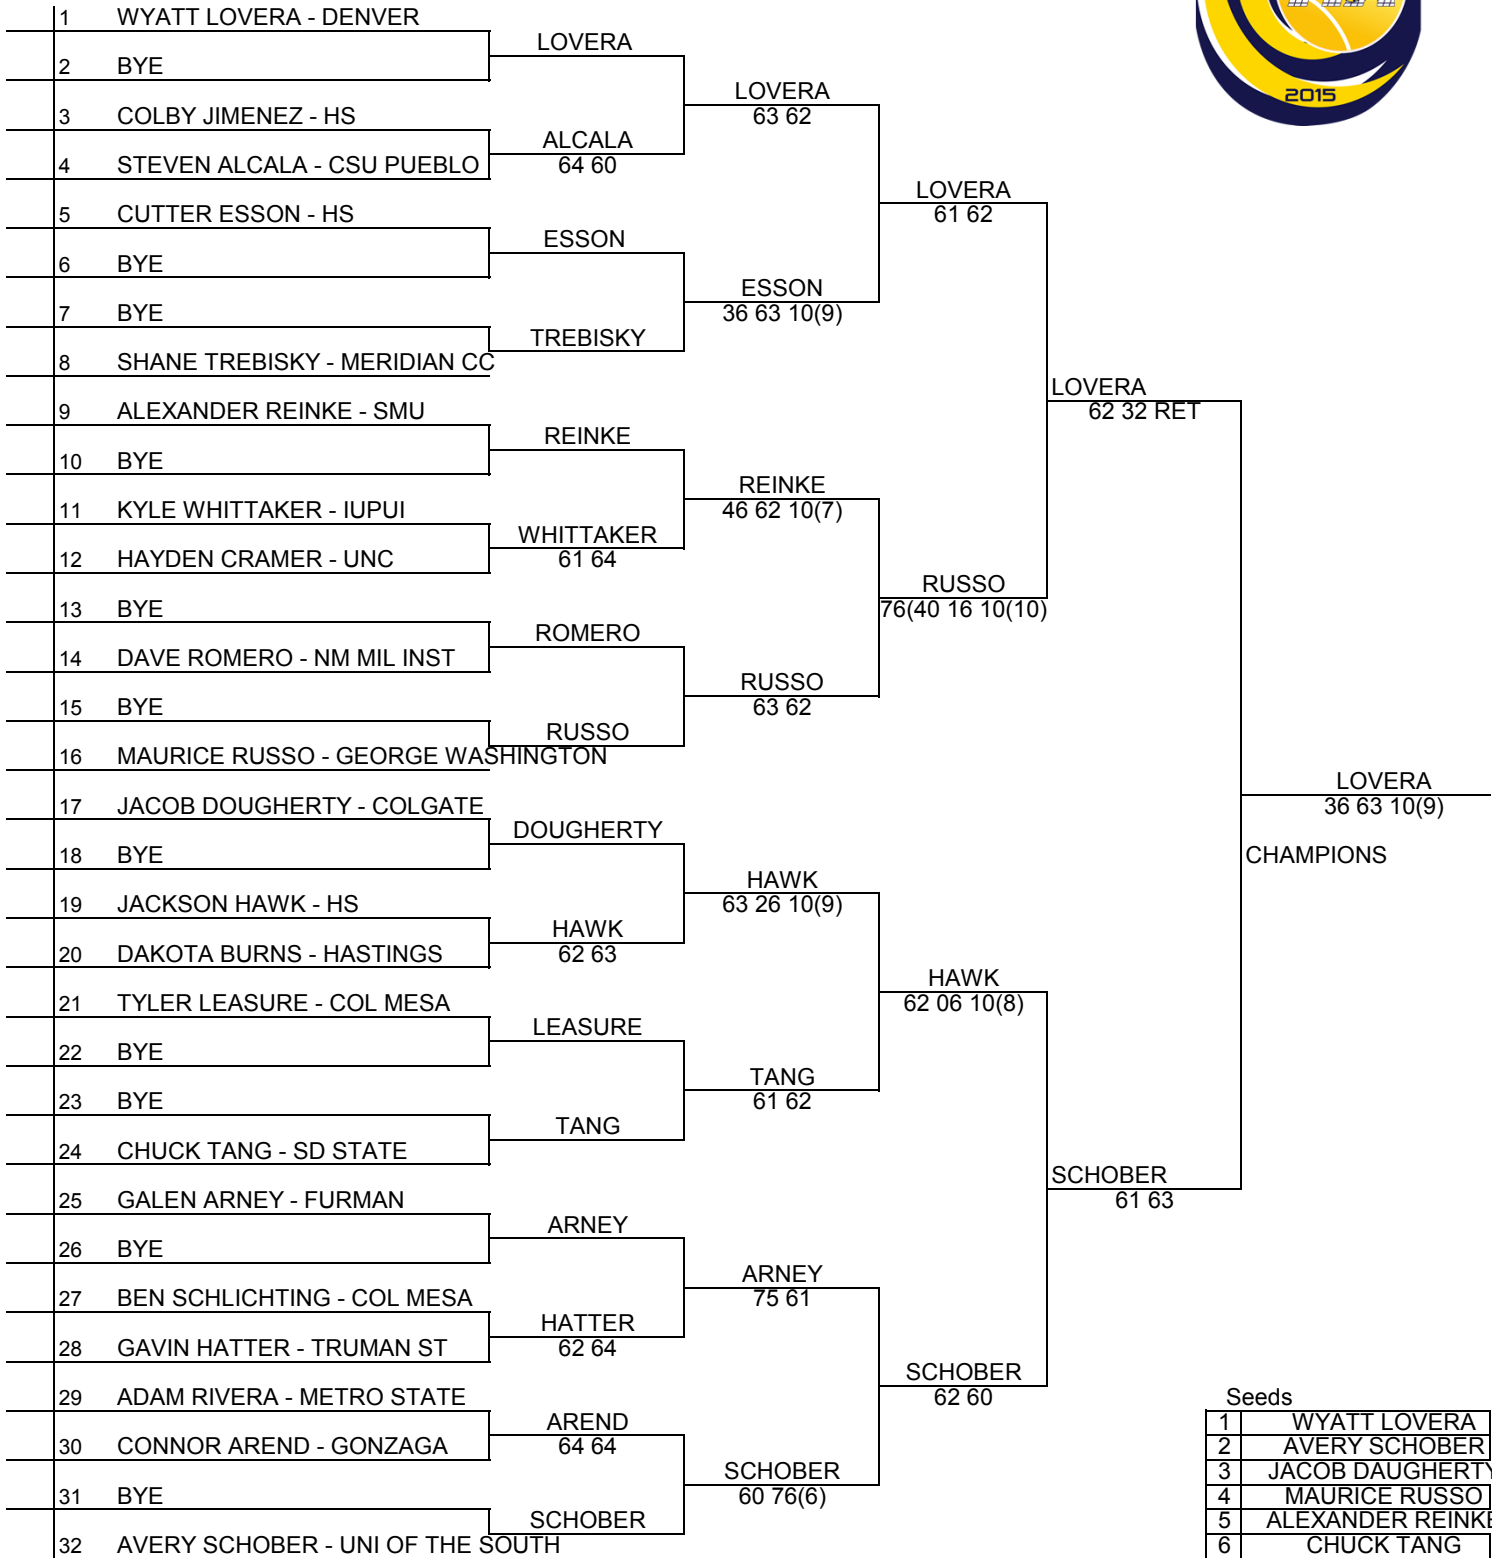

# 2015 ITA Summer Circuit

Presented by the USTA

Hosted by the UNIVERSITY OF COLORADO BOULDER

Seeds	
1	WYATT LOVERA
2	AVERY SCHOBER
3	JACOB DAUGHERTY
4	MAURICE RUSSO
5	ALEXANDER REINKE
6	CHUCK TANG
7	GALEN ARNEY
8	SHANE TREBISKY

EXTRA MATCHES  
 ESSON DEF. LEASURE 60 62  
 BURNS DEF. RIVERA 63 76(6)

# 2015 ITA Summer Circuit

Presented by the USTA

Hosted by the UNIVERSITY OF COLORADO BOULDER  
WOMEN'S MAIN DRAW