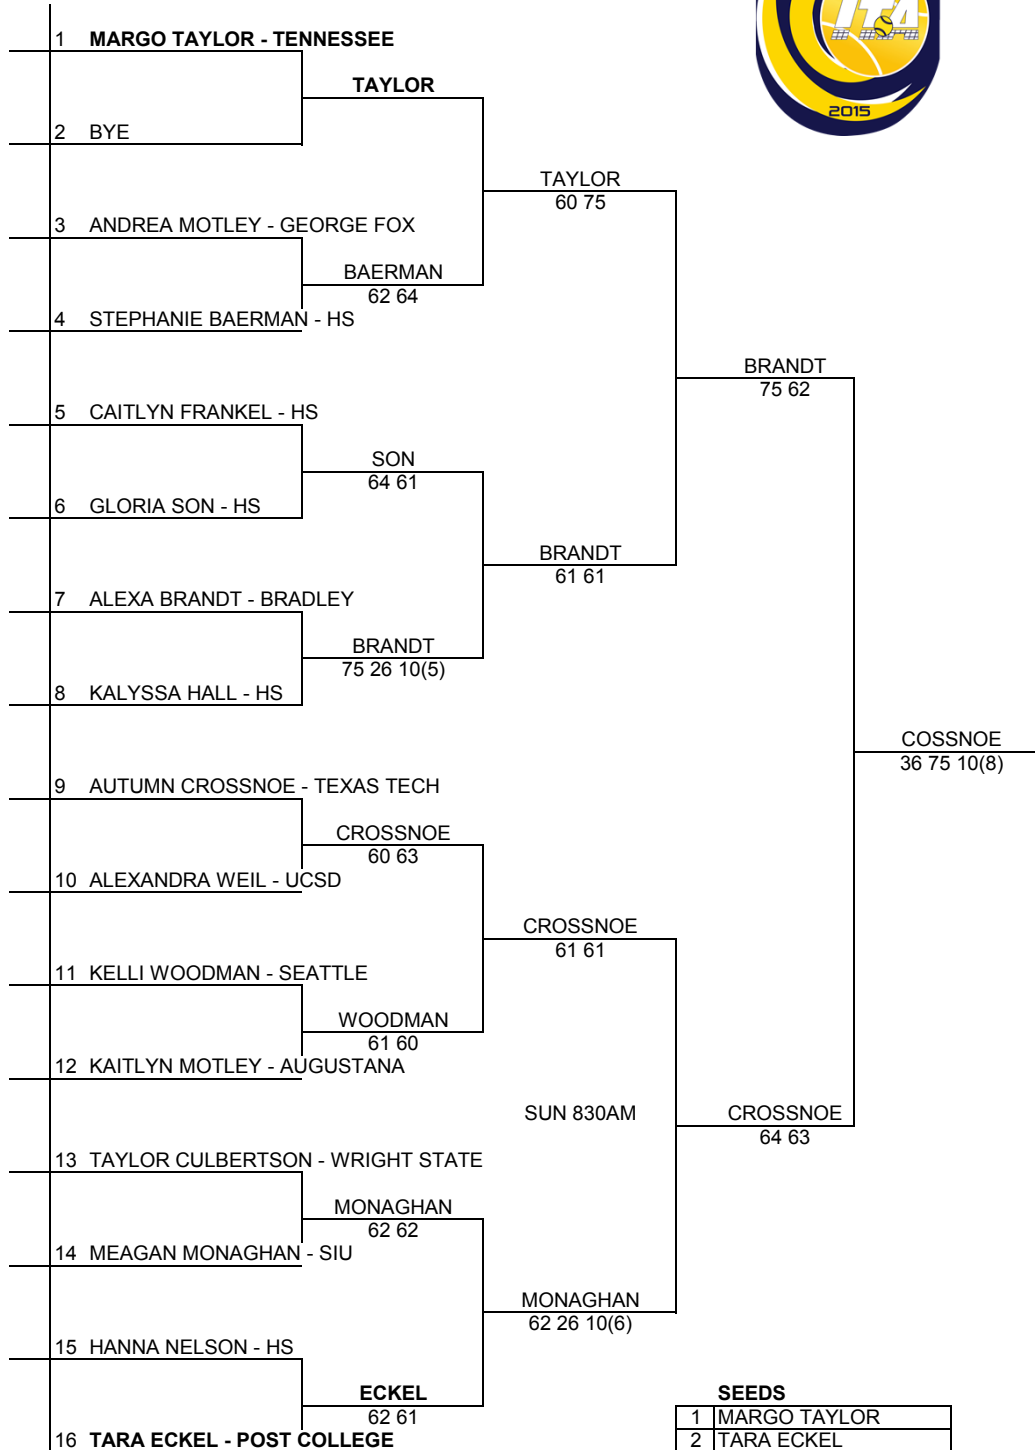

# 2015 ITA Summer Circuit

Presented by the USTA

Hosted by the UNIVERSITY OF COLORADO BOULDER

Seeds	
1	WYATT LOVERA
2	AVERY SCHOBER
3	JACOB DAUGHERTY
4	MAURICE RUSSO
5	ALEXANDER REINKE
6	CHUCK TANG
7	GALEN ARNEY
8	SHANE TREBISKY

# 2015 ITA Summer Circuit

Presented by the USTA

Hosted by the UNIVERSITY OF COLORADO BOULDER  
WOMEN'S MAIN DRAW