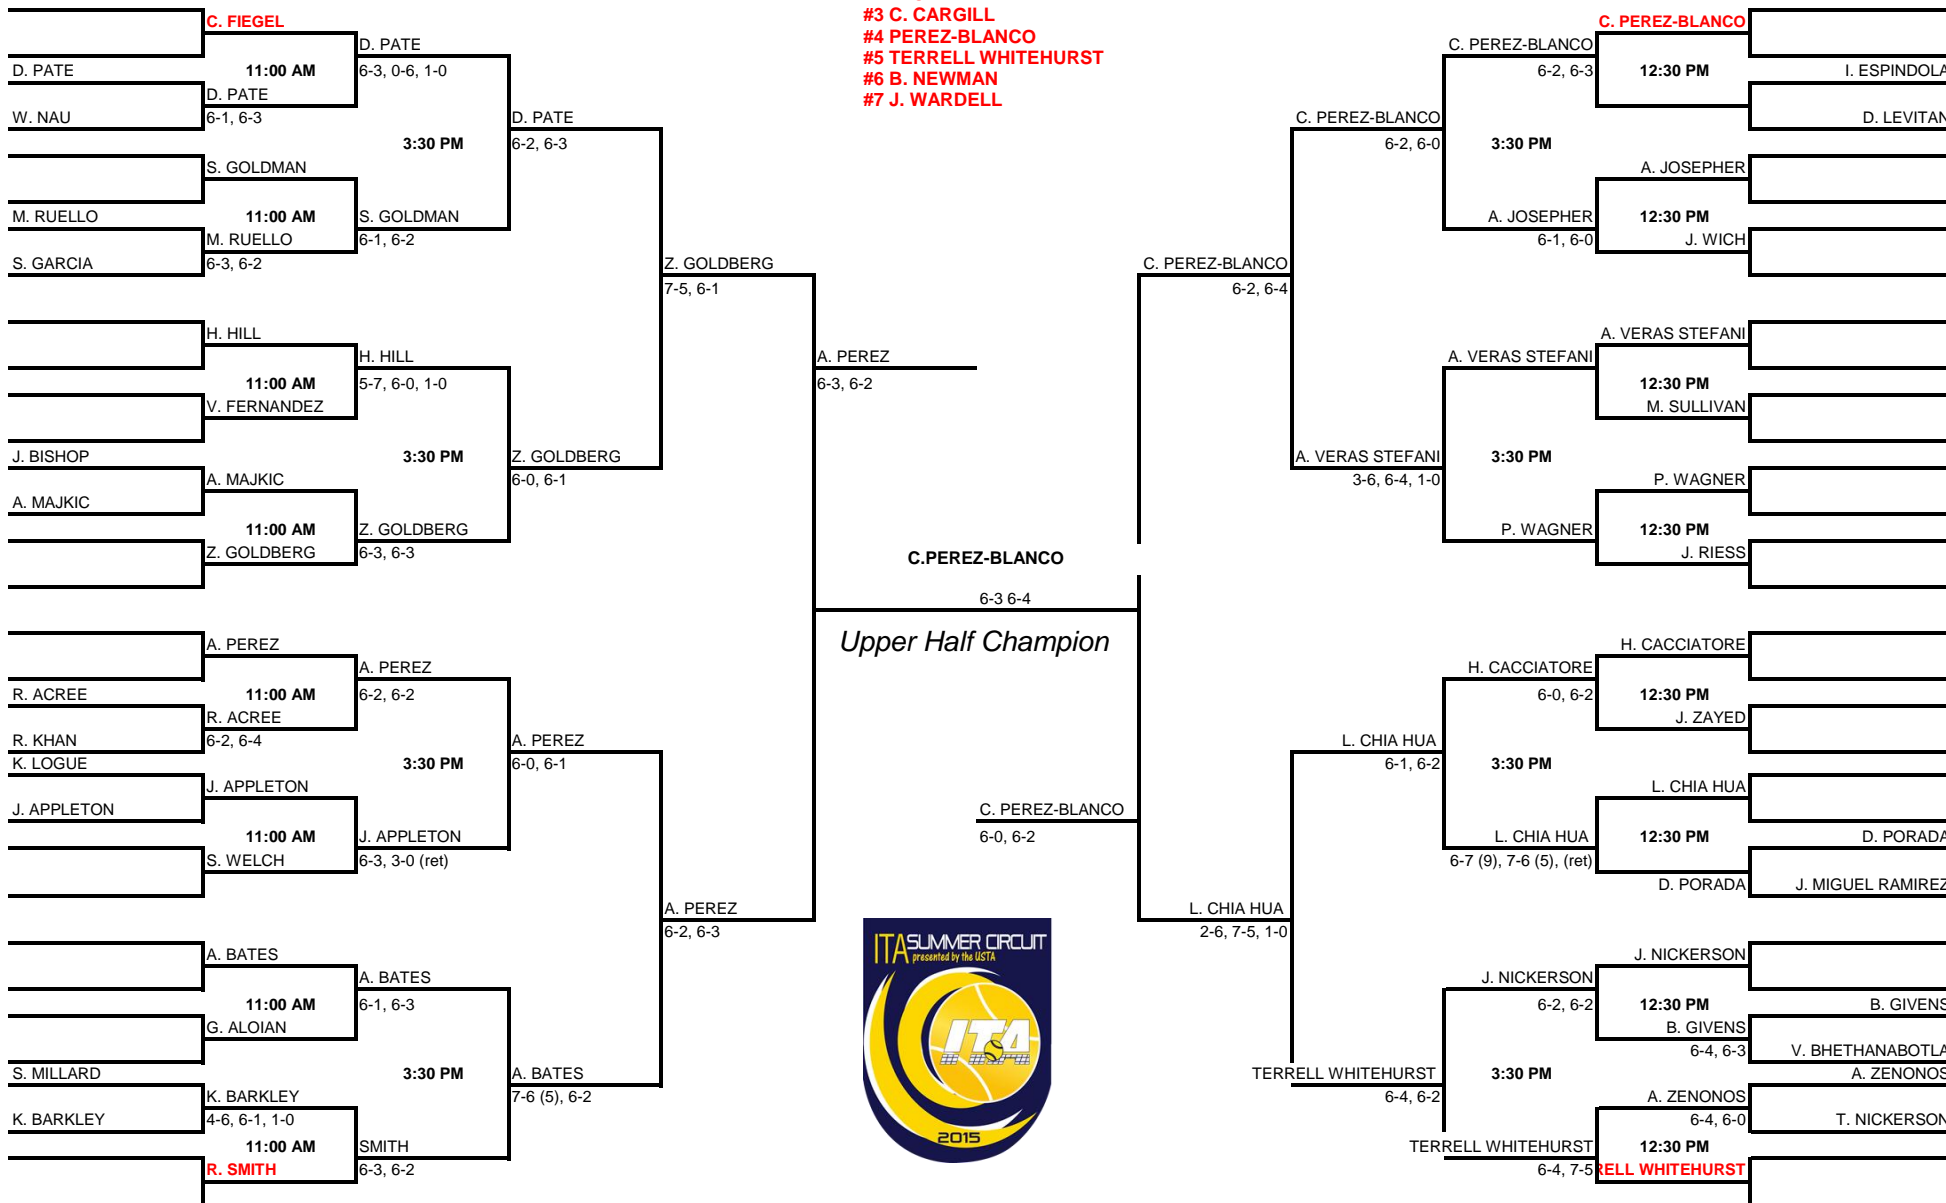

# 2015 ITA SUMMER CIRCUIT

## MEN

(Upper Half)

University of Florida, host  
 Ring Tennis Complex \* Gainesville, FL.  
 July 25th - 28th

8 AM  
 SATURDAY  
 RD 128

SEEDS:  
 #1 C. FIEGEL  
 #2 E. ORKIN  
 #3 C. CARGILL  
 #4 PEREZ-BLANCO  
 #5 TERRELL WHITEHURST  
 #6 B. NEWMAN  
 #7 J. WARDELL

# 2015 ITA SUMMER CIRCUIT MEN

University of Florida, host  
Ring Tennis Complex \* Gaiensville, FL.  
July 25th - 28th

# 2015 ITA SUMMER CIRCUIT WOMEN

University of Florida, host  
Ring Tennis Complex \* Gainesville, FL.  
July 25th & 26th