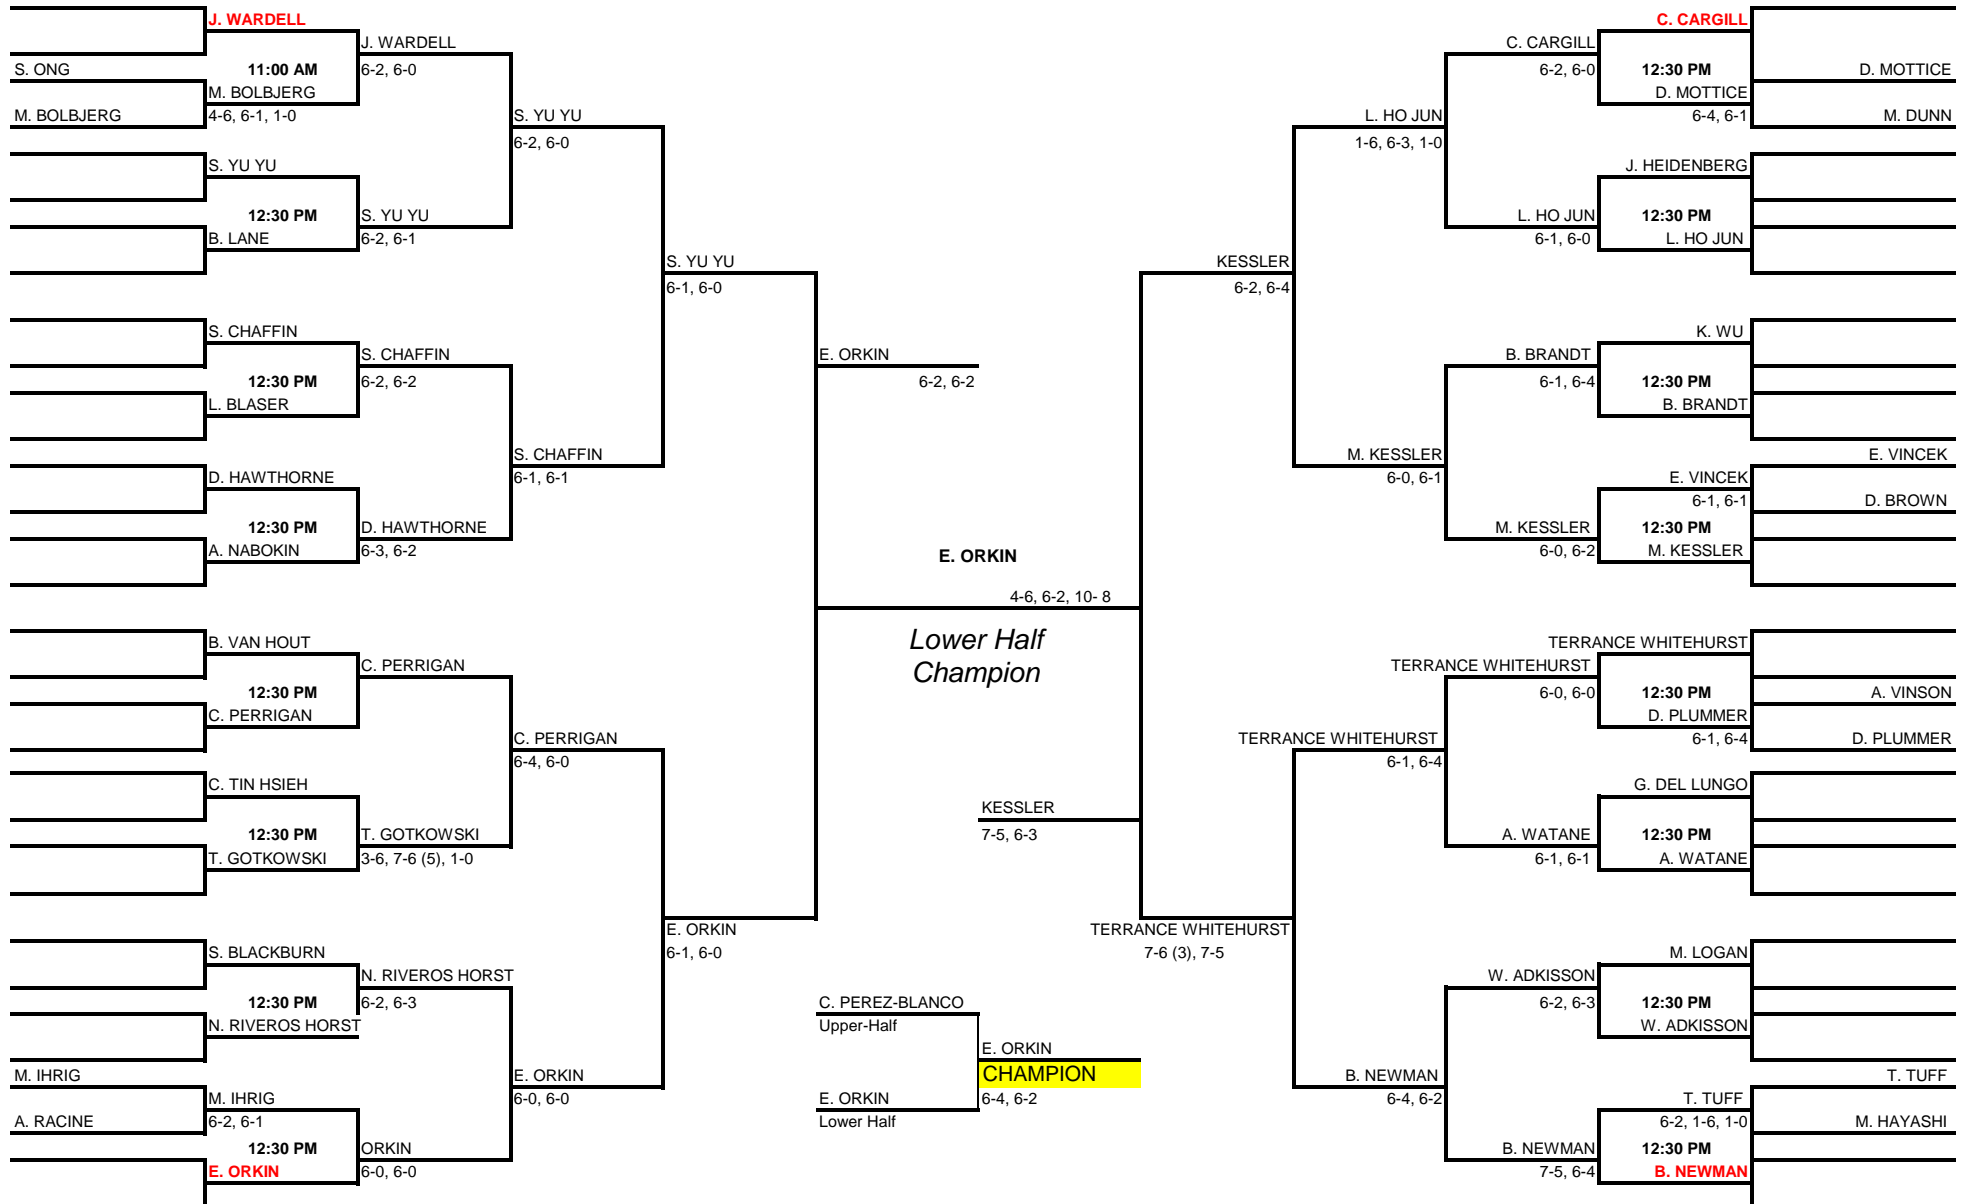

# 2015 ITA SUMMER CIRCUIT

## MEN

(Upper Half)

University of Florida, host  
 Ring Tennis Complex \* Gainesville, FL.  
 July 25th - 28th

8 AM  
 SATURDAY  
 RD 128

SEEDS:  
 #1 C. FIEGEL  
 #2 E. ORKIN  
 #3 C. CARGILL  
 #4 PEREZ-BLANCO  
 #5 TERRELL WHITEHURST  
 #6 B. NEWMAN  
 #7 J. WARDELL

# 2015 ITA SUMMER CIRCUIT MEN

University of Florida, host  
Ring Tennis Complex \* Gaiensville, FL.  
July 25th - 28th