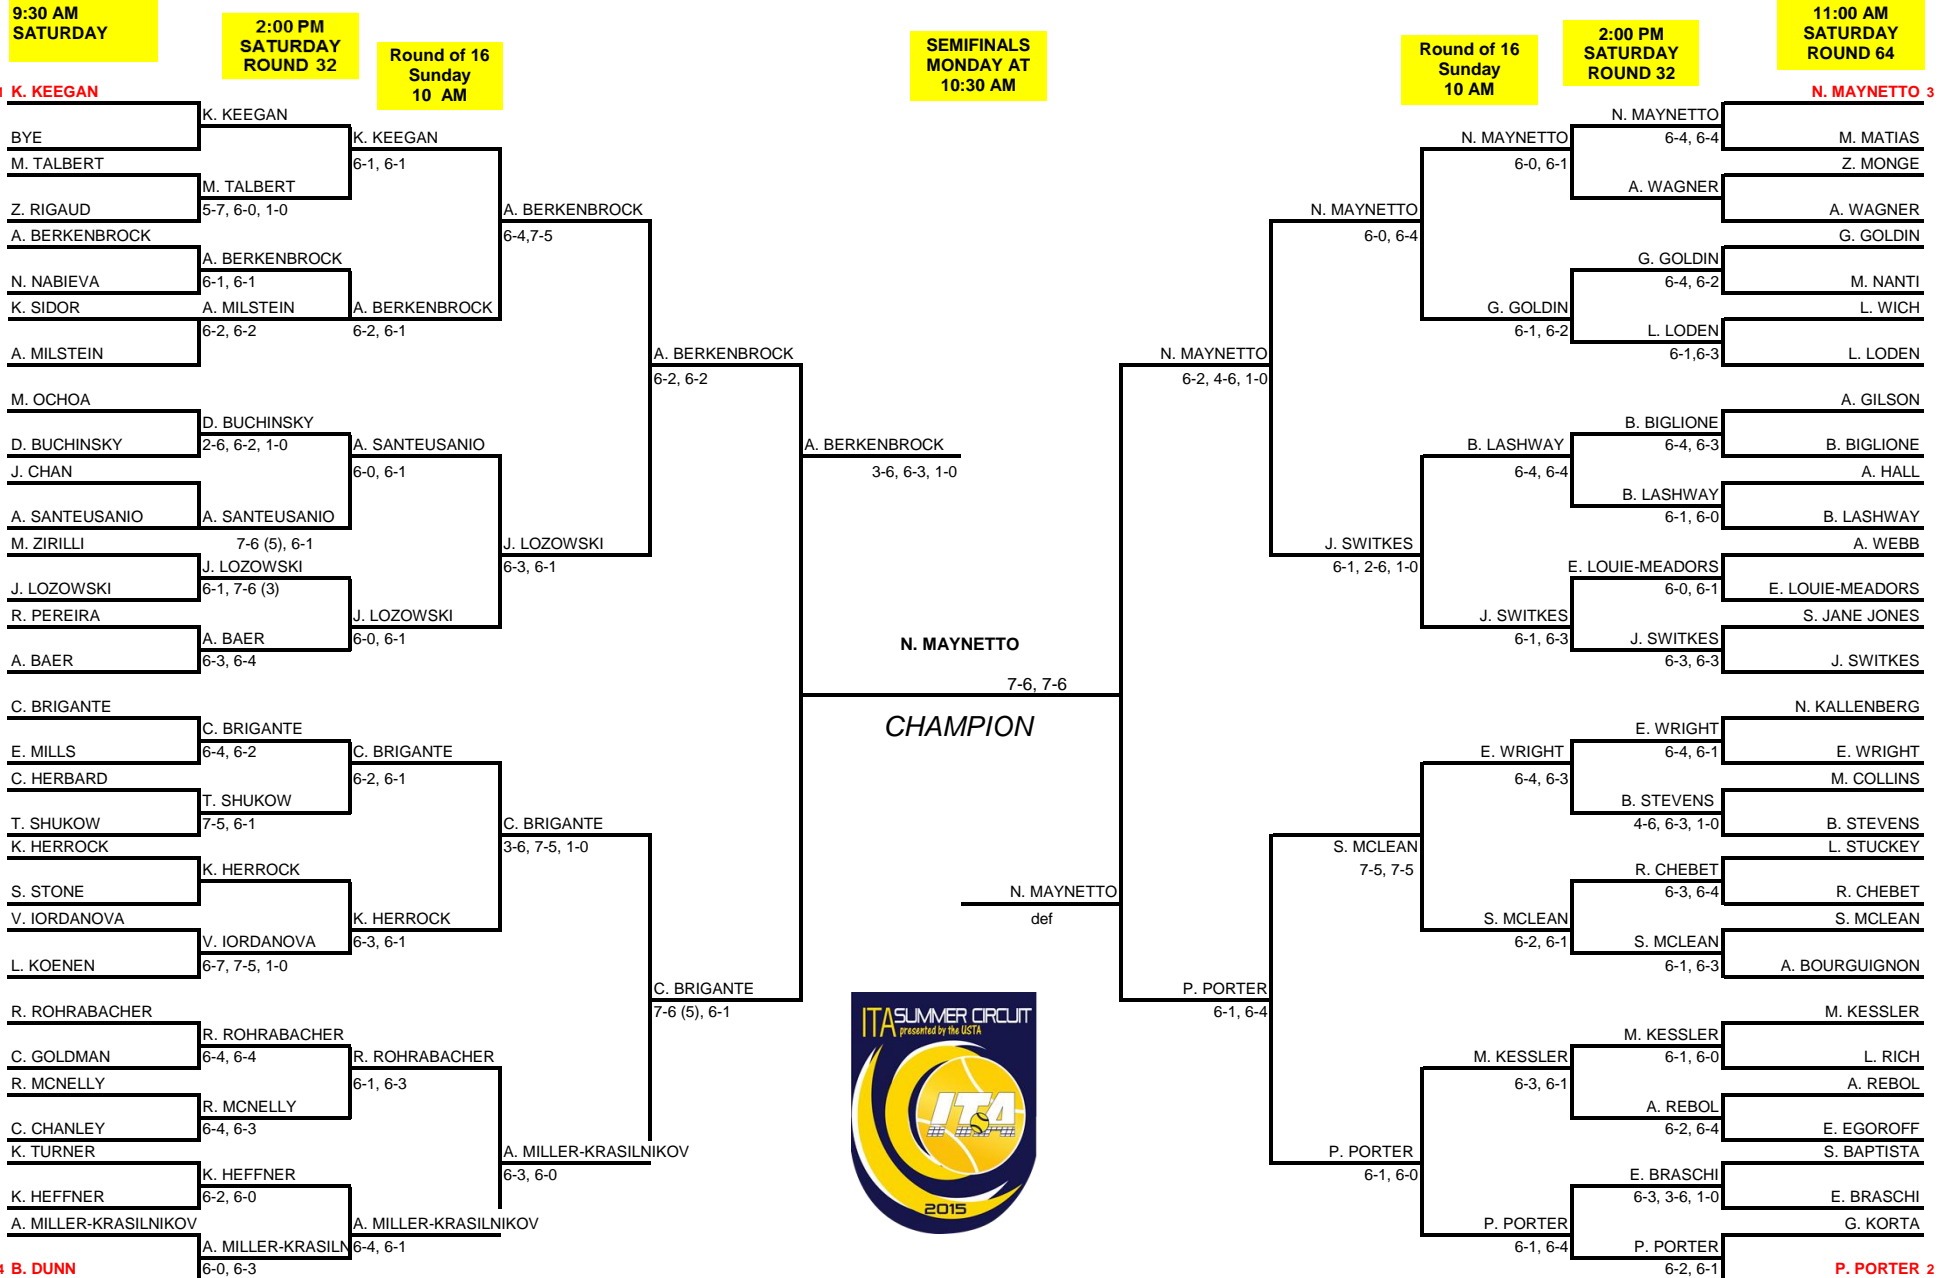

## MEN

(Upper Half)

University of Florida, host  
 Ring Tennis Complex \* Gainesville, FL.  
 July 25th - 28th

8 AM  
 SATURDAY  
 RD 128

SEEDS:  
 #1 C. FIEGEL  
 #2 E. ORKIN  
 #3 C. CARGILL  
 #4 PEREZ-BLANCO  
 #5 TERRELL WHITEHURST  
 #6 B. NEWMAN  
 #7 J. WARDELL

# 2015 ITA SUMMER CIRCUIT MEN

University of Florida, host  
Ring Tennis Complex \* Gaiensville, FL.  
July 25th - 28th

# ITA SUMMER CIRCUIT MEN'S DOUBLES

# 2015 ITA SUMMER CIRCUIT WOMEN

University of Florida, host  
Ring Tennis Complex \* Gainesville, FL.  
July 25th & 26th