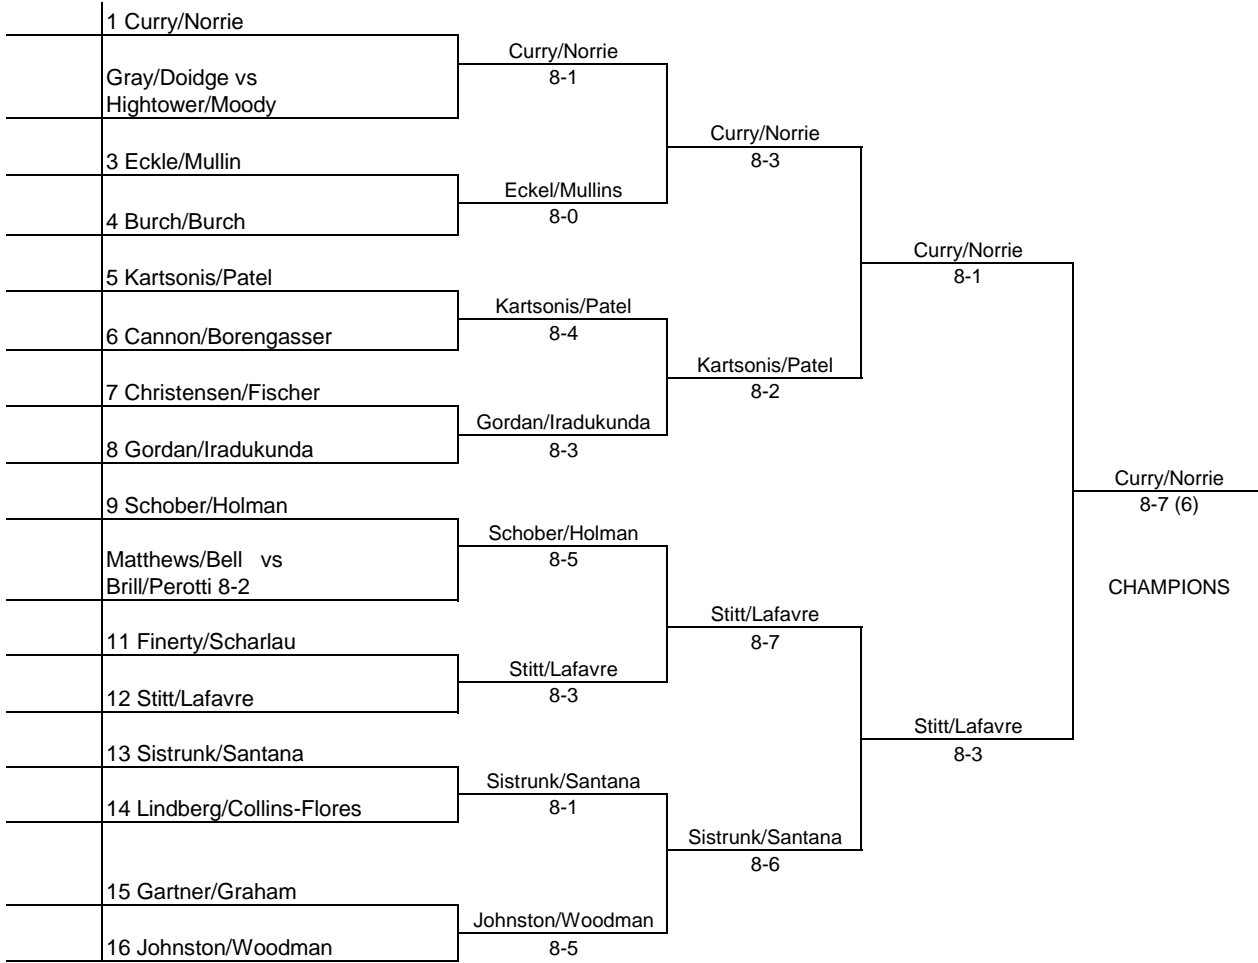

2015 ITA Summer Circuit

July 25-27
University of Oklahoma
Women's Singles Main Draw

	Round of 32	Round of 16	Quarterfinals	Semifinals	Final
	1 Kelsey Laurente (Oklahoma St)				
8:00am	Kylie Clark (HS) vs Saralyn Dyer (HS) 6-2,6-3	12:30pm Laurente (OSU) 6-0, 6-1			
	3 Rebecca Richison (ECU)	4:30pm Ball (HS) 6-1, 6-1	Laurente 6-1,6-2		
	4 Grace Ball (HS)		9:15am	Laurente (OSU) 6-0, 6-1	
	5 Taylor Gray (HS)	9:30am Gray (HS) 6-1, 6-2			
	6 Mackenzie Hill (Nebraska-Omaha)	2:15pm Henry (ACU) 6-2, 6-1	Henry 6-4,3-6,10-5		
	7 Helena Malinakova (Lawrence, KS)	9:30am			
	8 Jordan Henry (Abilene Christian)				
	9 Hannah Hills (Nebraska-Omaha)	9:30am Parker (NESU) 6-3, 6-2			
	10 Easton Parker (Northeastern State)	3:15pm Griffey (ESU) 7-6, 6-1	Griffey 6-1,6-4		
	11 Alix Williams (Central Oklahoma)	9:30am			
	12 Tawni Griffey (Emporia State)				
	13 Nina Jabrzemski (HS)	10:45am Dunlap (HS) 6-4, 6-2			
	14 Isabella Dunlap (HS)	4:45pm Schiller (WSU) 6-1, 6-1	Schiller 6-1,6-0		
	15 Kailey Hamilton (Seminole State)	12:30pm			
	16 Julia Schiller (Wichita State)				
	17 Vanessa Ong (MS)	8:00am Ong (MS) 6-0, 6-0			
	Kali Hamilton (HS)	3:15pm Schlotterback (WSU) 6-2, 6-2	Ong 6-0,6-1		
	19 Cherokee Hernandez (HS)	10:45am			
	20 Summer Schlotterback (Wichita State)				
	21 Caitlyn Frankel (HS)	10:45am Frankel (HS) 4-6, 6-3, 10-5			
	22 Elizabeth Pringle (Virginia)	3:15pm Burke (OSU) 7-5, 6-2	Frankel 6-2,6-3		
	23 Haylee Cannon (HS)	10:45am			
	24 Mariah Burke (Oklahoma State)				
	25 Shea Flanagan (UCONN)	10:45am Flanagan (UCONN) 6-4, 6-2			
	26 Katelyn Blumenthal (HS)	3:30pm Bond (Harding) 6-4, 7-5	Flanagan 6-0,6-2		
	27 Taylor Jordan (SCU)	10:45			
	28 Jenny Bond (Harding)				
	29 Shaun Williams (HS)	11:00am Williams (HS) 1-6, 6-4, 10-4			
	30 Jessica Le (HS)	4:45pm Stevens (WSU) 6-1, 6-1	Stevens 6-0,6-0		
8:00am	Natalia Jabrzemski (HS) vs Emily Faulkner (Harding) 3-6, 6-3, 10-8	12:30pm			
	32 Abby Stevens (Wichita State)				
					10:00am Laurente (OSU) 6-1, 6-3 7-6, 6-7, 11-9 CHAMPION
					Ong (MS) 6-1, 6-4
					Stevens (WSU) 6-1, 7-6

Seeds	
1	Kelsey Laurente (OSU)
2	Abby Stevens (WSU)
3	
4	

2015 ITA Summer Circuit

July 25 - 27
University of Oklahoma
Men's Doubles Main Draw