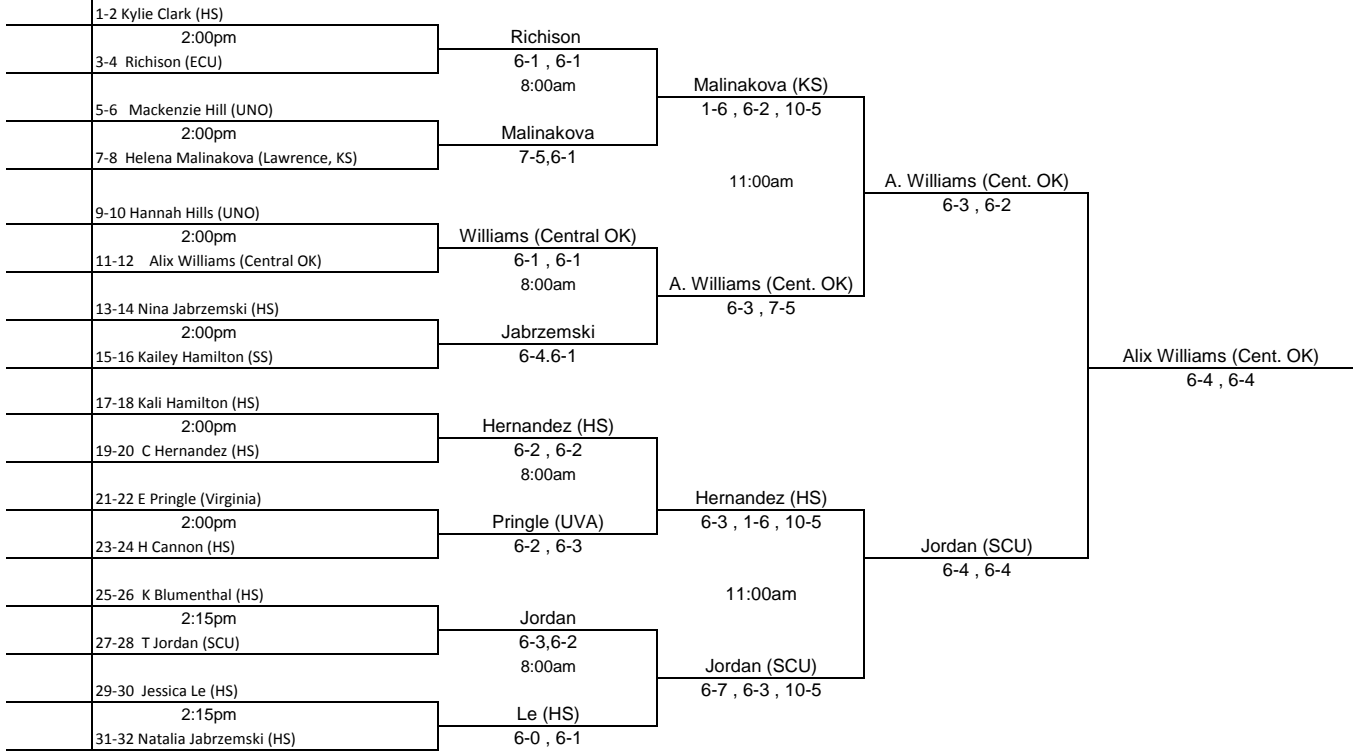

### 2015 ITA Summer Circuit

July 25 - 27  
University of Oklahoma  
Men's Doubles Main Draw

## 2015 ITA Summer Circuit

July 25 - 27  
University of Oklahoma  
Women's Doubles Main Draw

2015 ITA Summer Circuit

July 25-27

University of Oklahoma  
Men's Singles Back Draw

Seeds	
1	
2	
3	
4	
5	
6	
7	
8	

2015 ITA Summer Circuit

July 25-27  
University of Oklahoma  
Women's Singles Back Draw