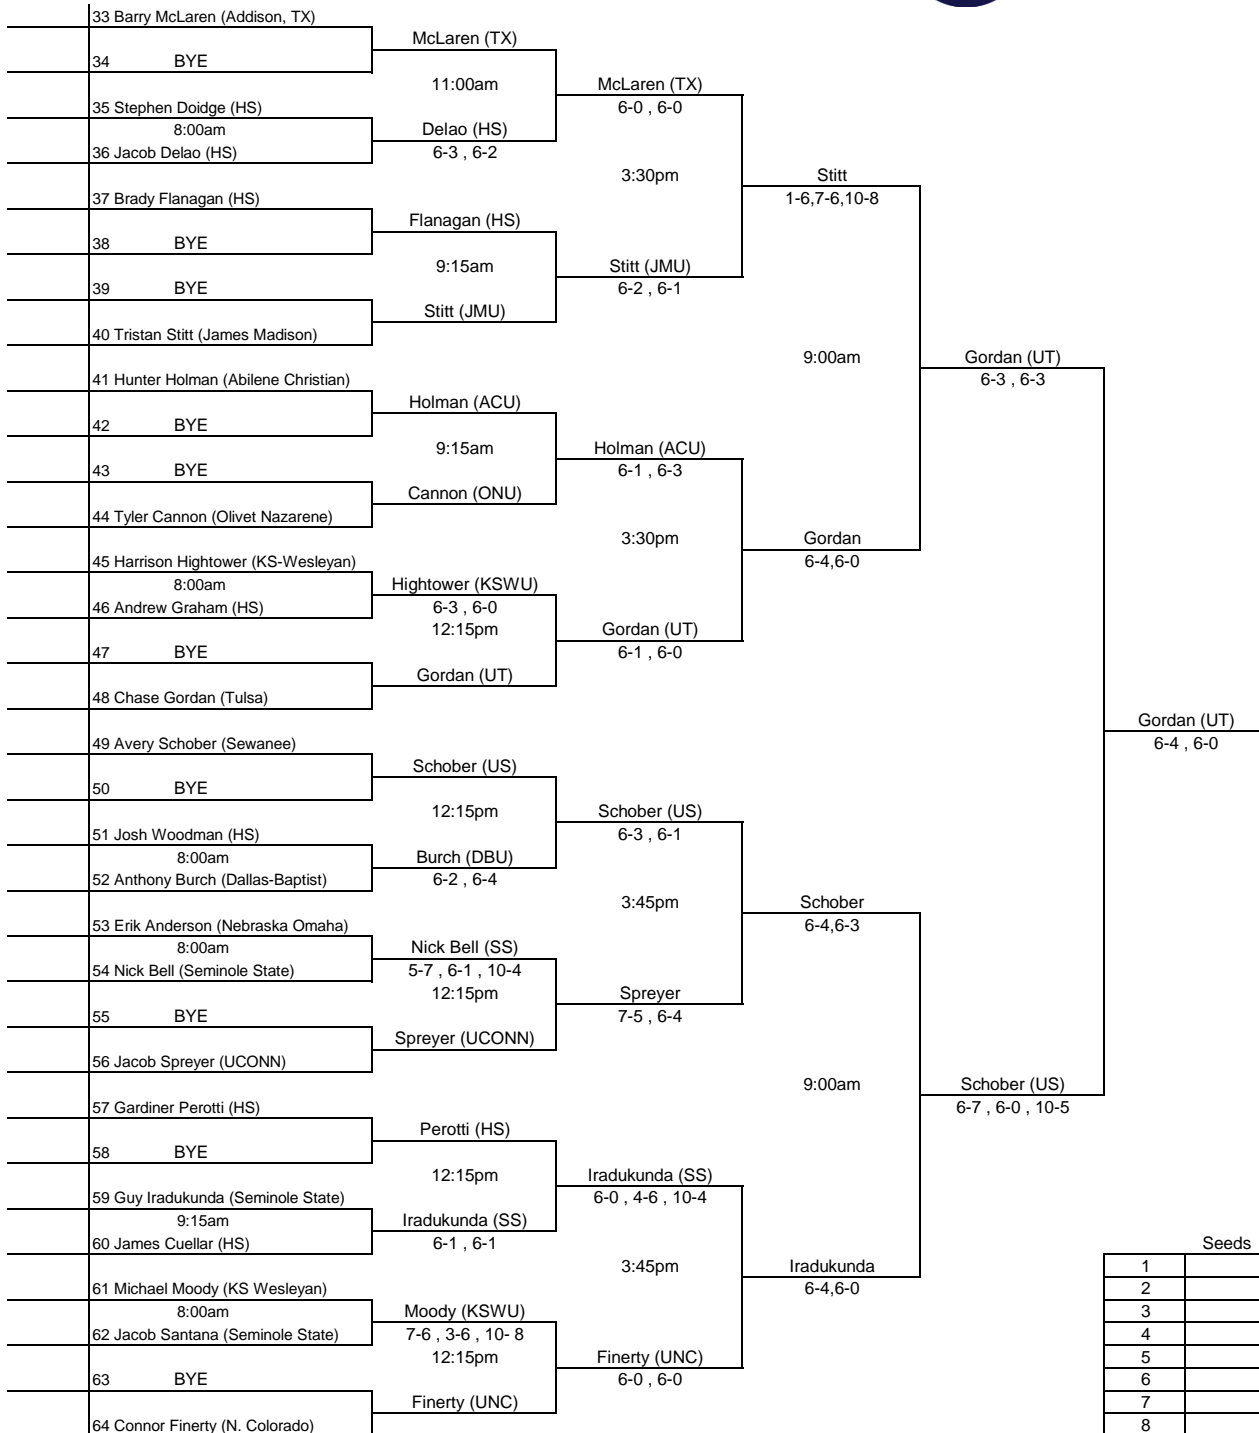

## 2015 ITA Summer Circuit

July 25-27

University of Oklahoma  
Men's Singles Main Draw

# 2015 ITA Summer Circuit

July 25-27  
University of Oklahoma  
Men's Singles Main Draw

Seeds	
1	
2	
3	
4	
5	
6	
7	
8	

2015 ITA Summer Circuit

July 25-27  
University of Oklahoma  
Women's Singles Back Draw