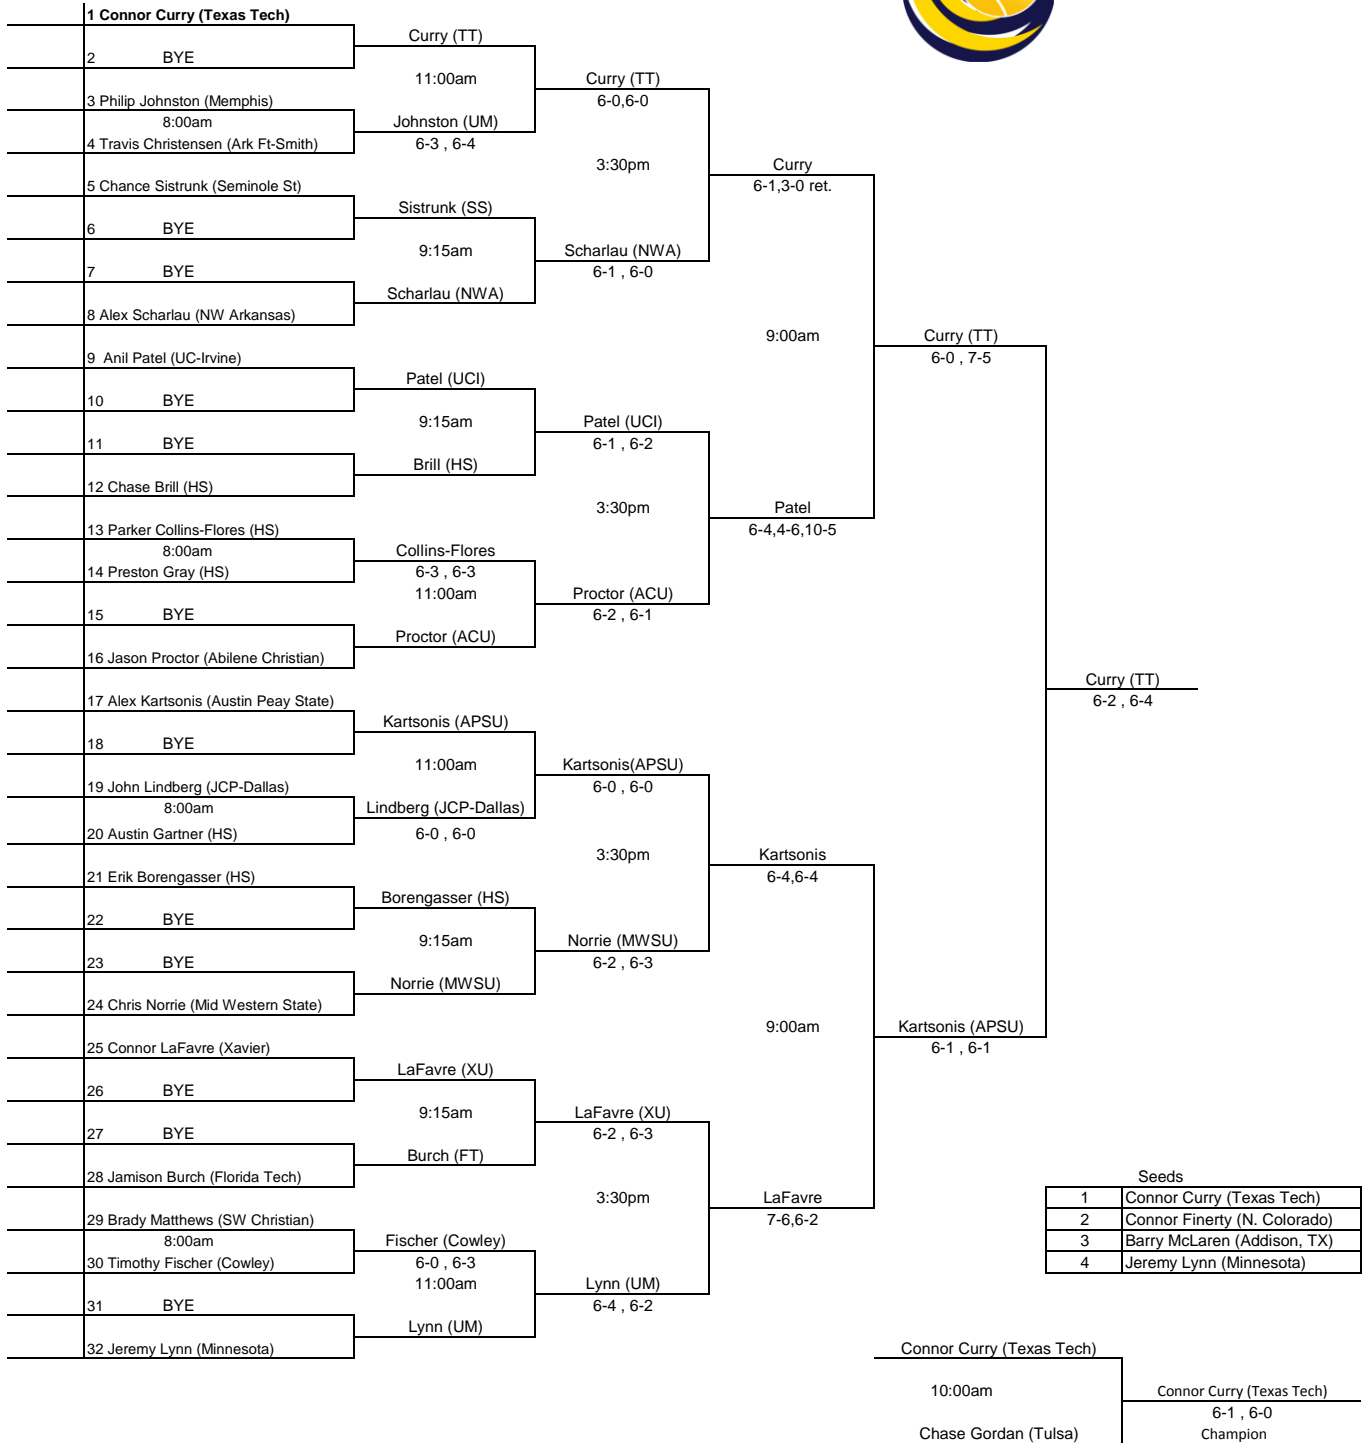

## 2015 ITA Summer Circuit

July 25-27

University of Oklahoma  
Men's Singles Main Draw

# 2015 ITA Summer Circuit

July 25-27  
University of Oklahoma  
Men's Singles Main Draw

Seeds	
1	
2	
3	
4	
5	
6	
7	
8	