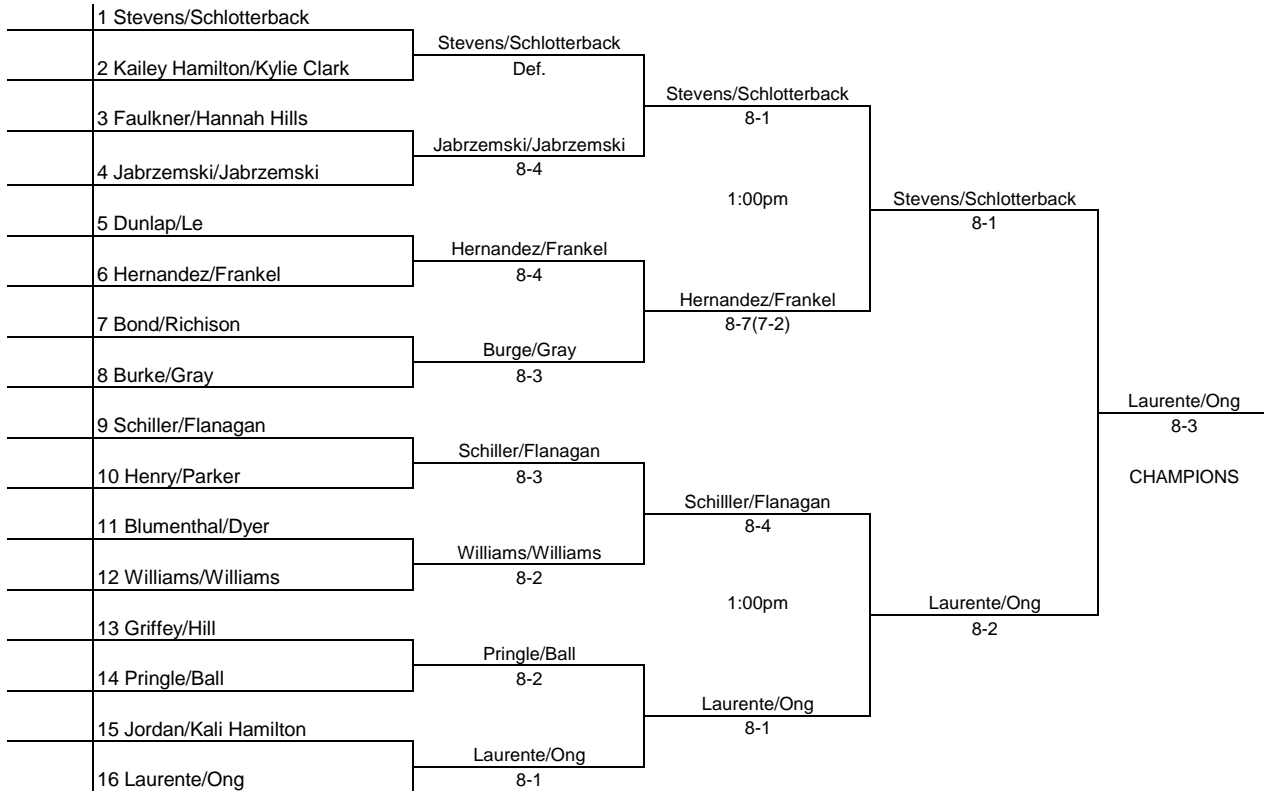

### 2015 ITA Summer Circuit

July 25 - 27  
University of Oklahoma  
Men's Doubles Main Draw

## 2015 ITA Summer Circuit

July 25 - 27  
University of Oklahoma  
Women's Doubles Main Draw

2015 ITA Summer Circuit

July 25-27

University of Oklahoma  
Men's Singles Back Draw

Seeds	
1	
2	
3	
4	
5	
6	
7	
8	