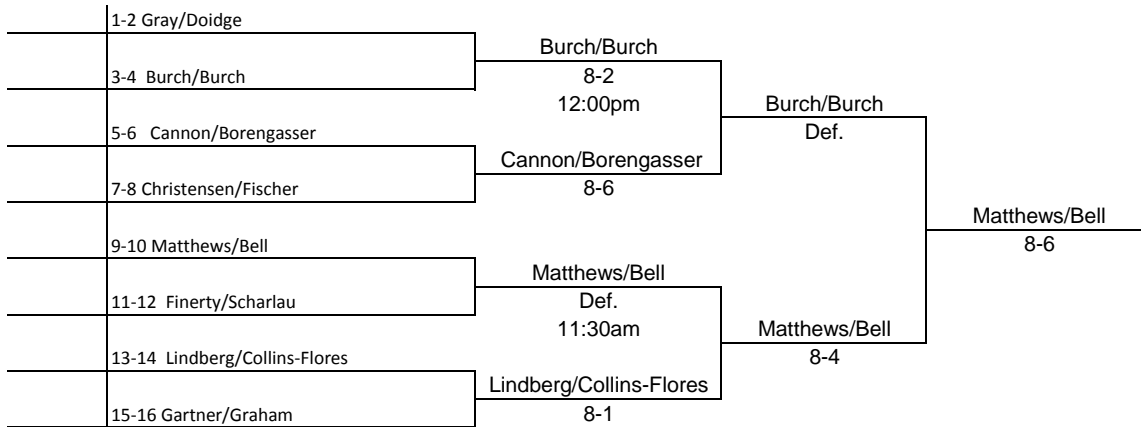

### 2015 ITA Summer Circuit

July 25 - 27  
University of Oklahoma  
Men's Doubles Main Draw

## 2015 ITA Summer Circuit

July 25 - 27  
University of Oklahoma  
Women's Doubles Main Draw

2015 ITA Summer Circuit

July 25-27

University of Oklahoma  
Men's Singles Back Draw

Seeds	
1	
2	
3	
4	
5	
6	
7	
8	

2015 ITA Summer Circuit

July 25-27  
University of Oklahoma  
Women's Singles Back Draw

# 2015 ITA Summer Circuit

July 25 - 27  
University of Oklahoma  
Men's Doubles Back Draw

**2014 ITA Summer Circuit**  
*Presented by the USTA*  
*July 26 & 27*  
**University of Oklahoma**  
**Women's Doubles Back Draw**