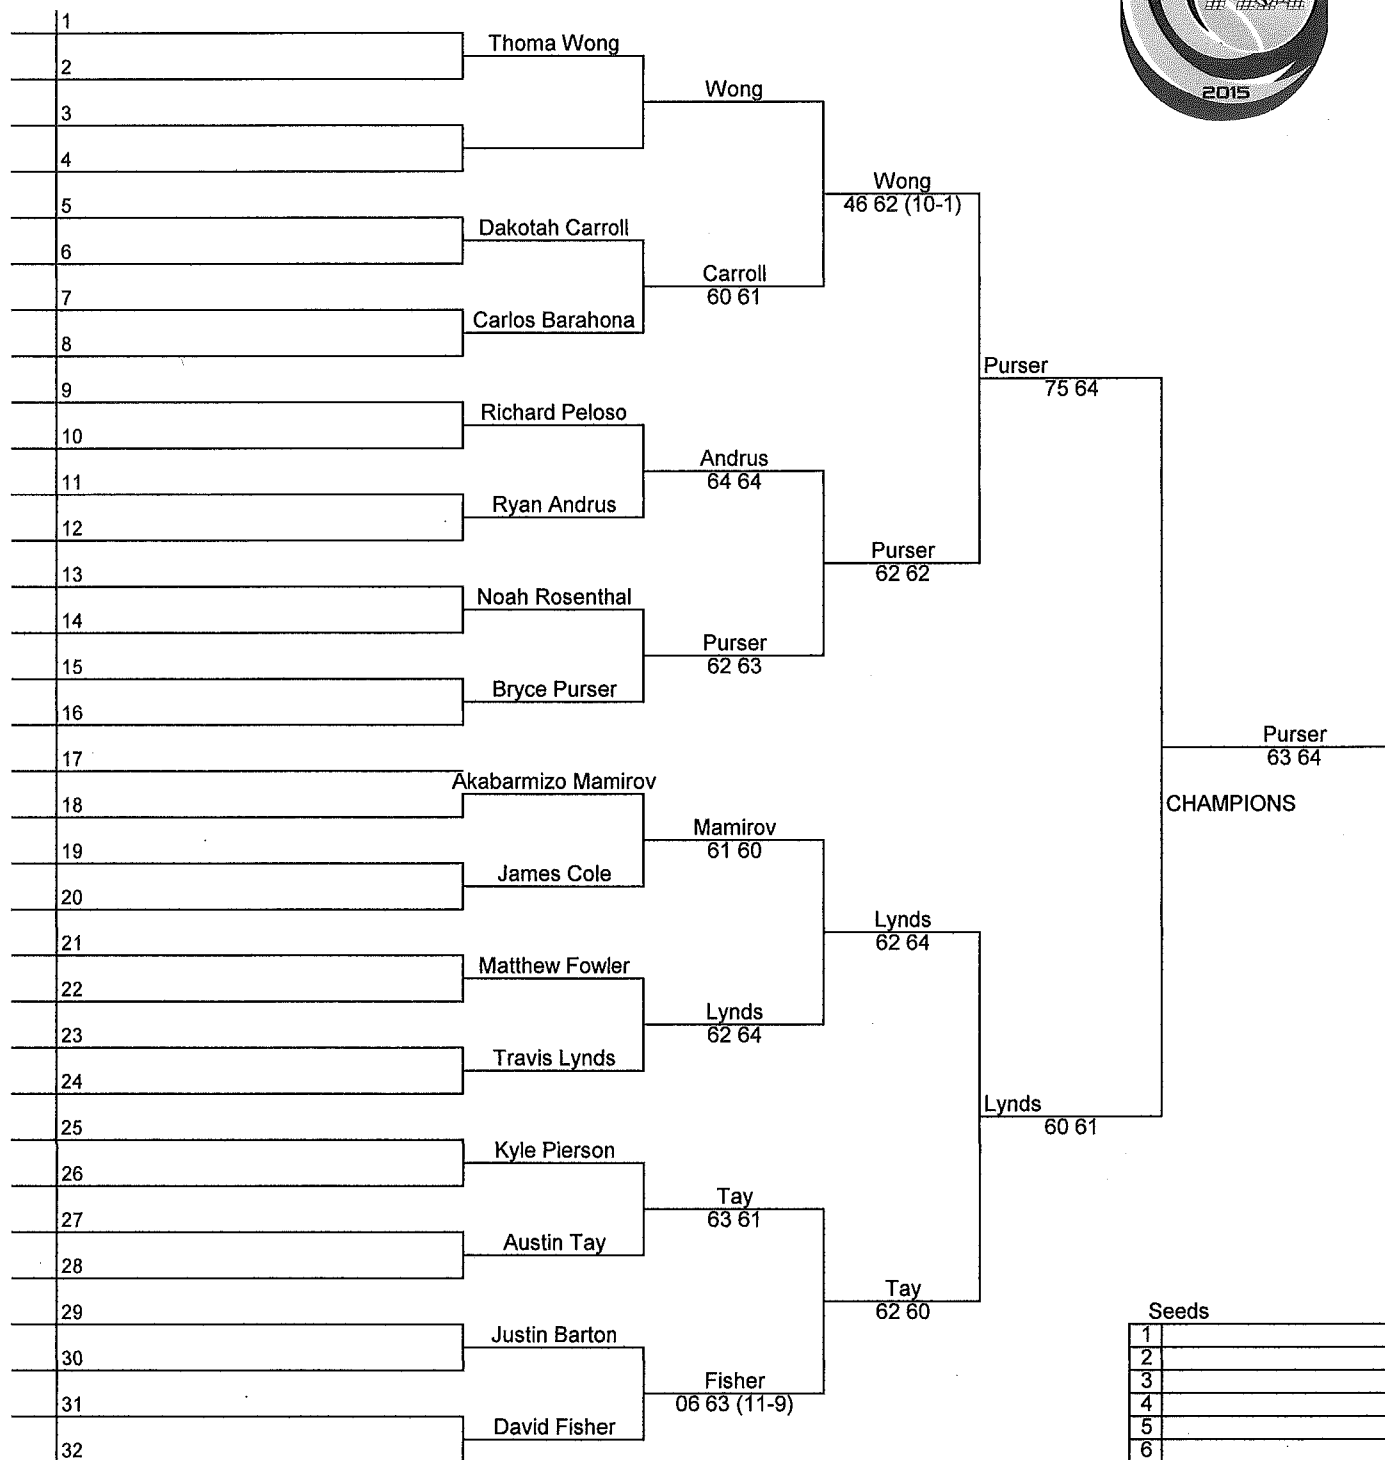

2015 ITA Summer Circuit

Presented by the USTA

Sonoma State University Men's Consolation

2015 ITA Summer Circuit

Presented by the USTA

Women's Singles hosted by Sonoma State University

	Sat	Sat		Sun	Sun
1	Calista Fuller				
2		Fuller 11:30			
3	Jayci Kelley			Fuller 60 60 Sat	
4	Christie Lee	9:15	Lee 63 67 (10-2)		
5	Lauren Wolfe			2:30	Fuller 64 61
6	Adele Duval	9:30	Wolfe 61 60 12		
7	Samantha Farrell			Hoang 62 63	Sun
8	Daria Hoang	9:30	Hoang 61 61		
9	Caroline Casper				Casper 63 62
10			Casper	8am	
11	Taylor Barajas		12	Casper 62 61	Sun
12	Hillary Fazekas	9:30	Fazekas 60 60		
13	Shivani Doraiswami			2:30	Casper 64 64 10:30am
14			Doraiswami		
15	Celeste Woloshyn		12	Doraiswami 63 63	
16	Isabella Heidenreich	9:30	Woloshyn withdraw injury		
17	Leilani Tice				Casper 46 62 (15-13)
18	Brooke Butterworth	9:30	Tice 60 60		CHAMPIONS
19			Mitchell		
20	Nicole Mitchell		Mitchell	2:30	
21	Rebecca Li				Mitchell 75 60
22	Morgan Farrell	9:30	Li 60 60		
23			12	Li withdraw injury	Sun
24	Grace Lin		Lin		8am
25	Jordyn Kearney				Mitchell 76 64
26	Julia Golub	9:30	Kearney 61 62		
27	Alisha Sharma		12	Kearney 63 36 (14-12)	
28	Taylor Garcia	9:45	Garcia 61 60		
29	Abigail Kent			2:30	Kearney 76 61
30	Elizabeth Kelley	10	Kelley 26 63 (10-4) 12		
31			Ward		
32	Caroline Ward		Ward 60 62		

Seeds	
1	Calista Fuller
2	Caroline Ward
3	Caroline Casper
4	Grace Lin
5	Nicole Mitchell
6	Caraline Patterson
7	Taylor Garcia
8	Lauren Wolfe