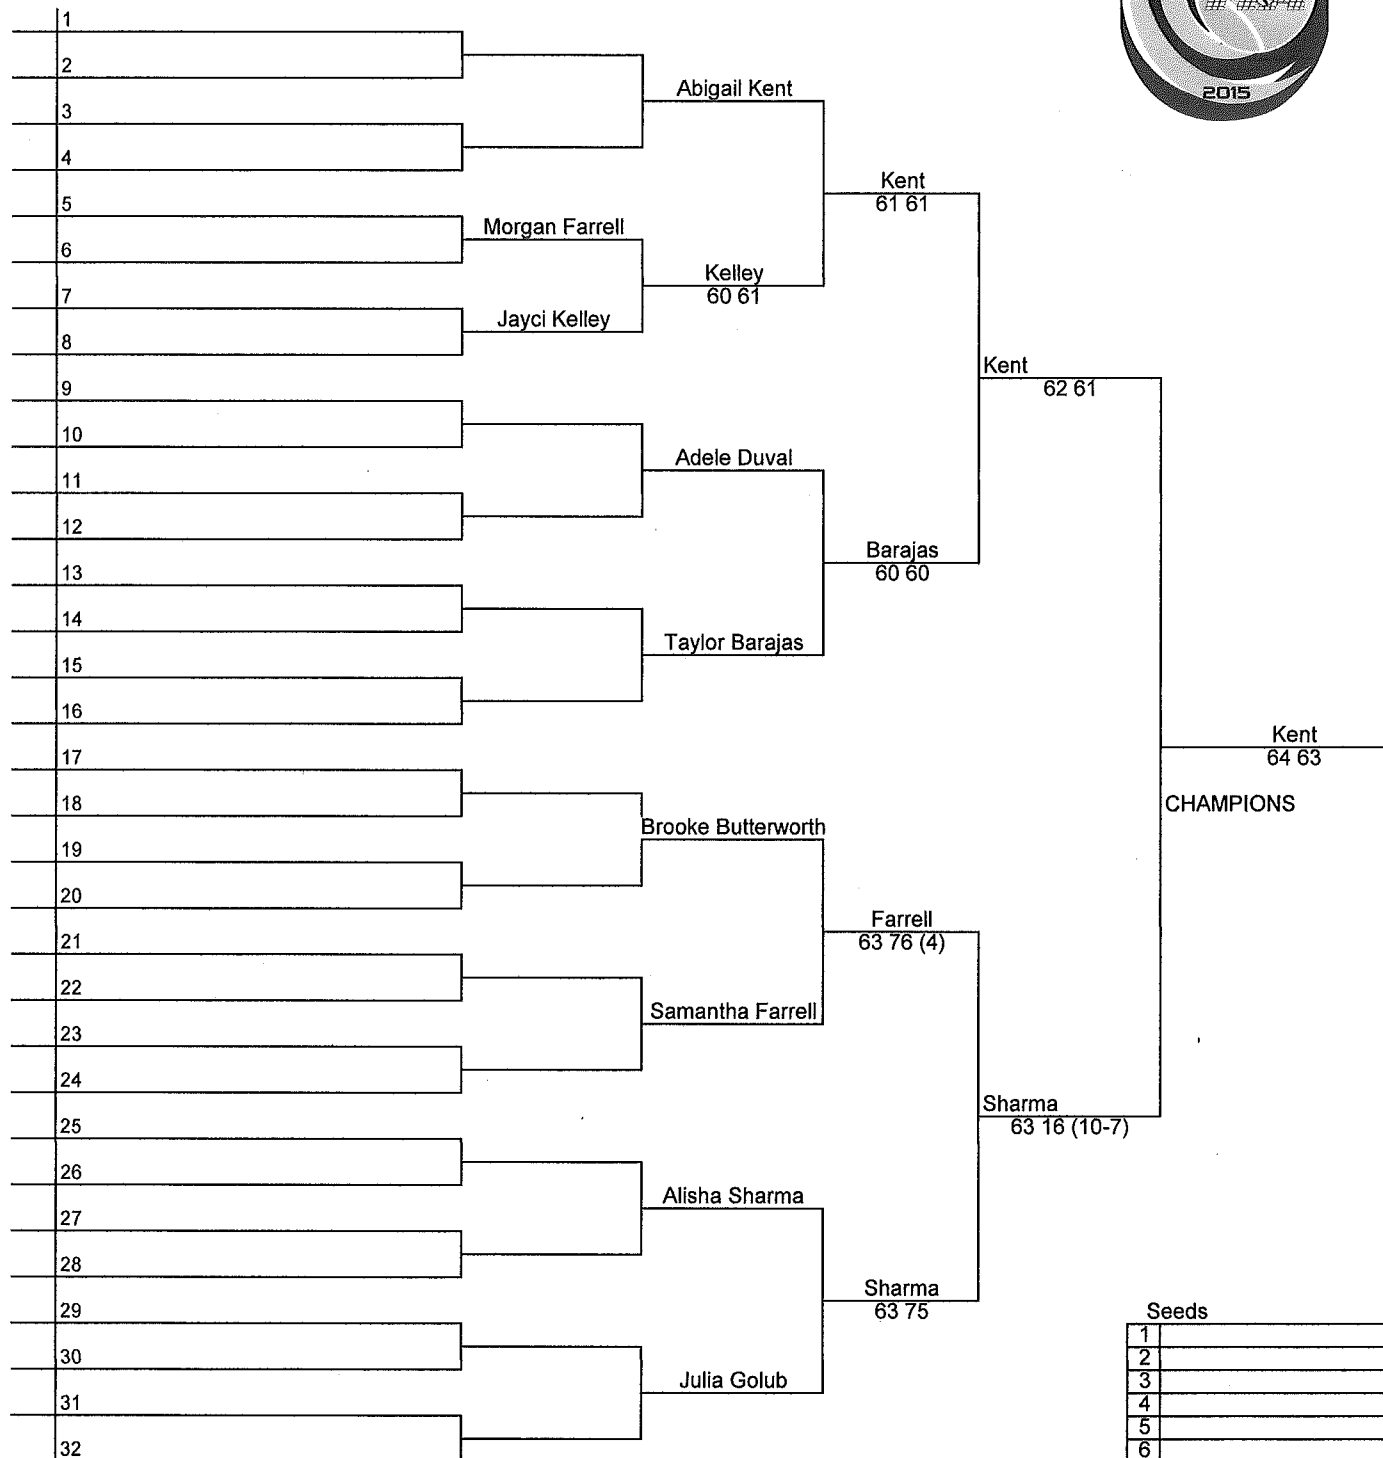

2015 ITA Summer Circuit
Presented by the USTA

Sonoma State University Women's Consolation Singles

Seeds

1	
2	
3	
4	
5	
6	
7	
8